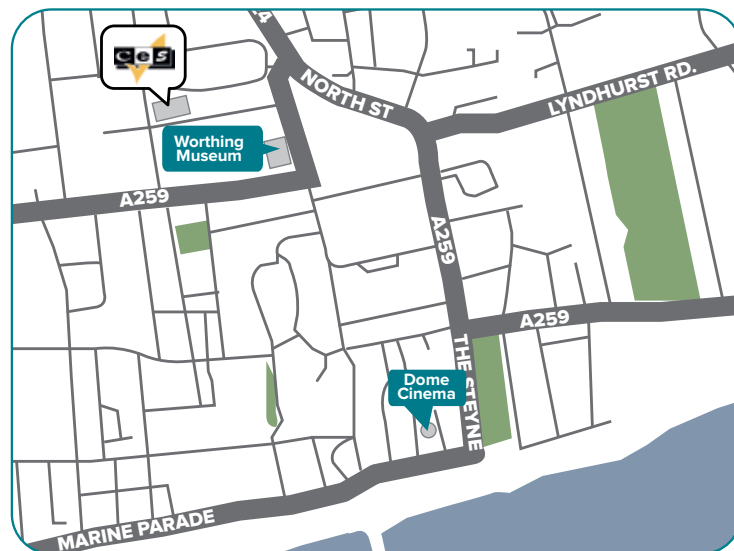

Only British Council accredited school in Worthing.

Families within walking distance and close to public transport.

Worthing is a small safe and secure town.

Easy to navigate with excellent public transport.