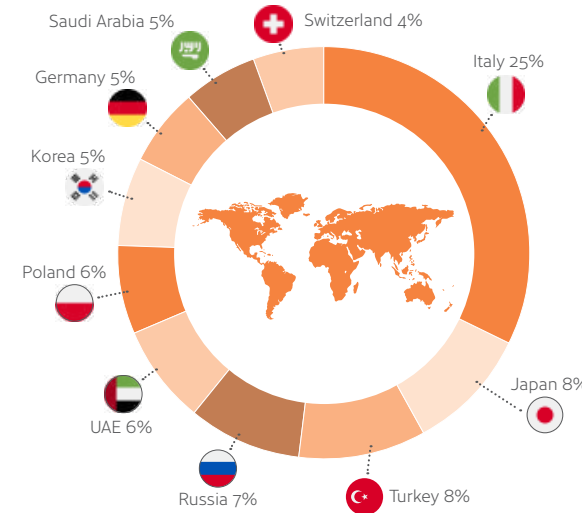

Our nationality mix

Accreditations & Memberships

LanguageCourse^{net} Book at worldwide lowest price at:
<https://www.languagecourse.net/school-centre-of-english-studies-ces-leeds.php3>

+1 646 503 18 10	+44 330 124 03 17	+34 93 220 38 75	+33 1-78416974	+41 225 180 700	+49 221 162 56897	+43 720116182
+31 858880253	+7 4995000466	+46 844 68 36 76	+47 219 30 570	+45 898 83 996	+39 02-94751194	+48 223 988 072
+81 345 895 399	+55 213 958 08 76	+86 19816218990