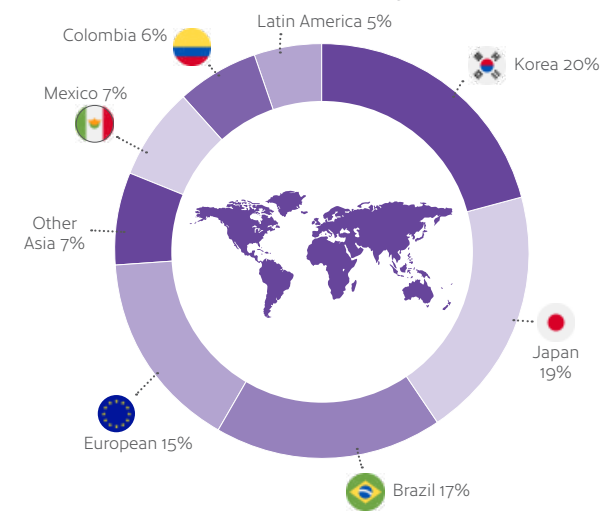

Our nationality mix

Accreditations & Memberships

LanguageCourse^{net} Book at worldwide lowest price at:
<https://www.languagecourse.net/school-centre-of-english-studies-ces-leeds.php3>

+1 646 503 18 10	+44 330 124 03 17	+34 93 220 38 75	+33 1-78416974	+41 225 180 700	+49 221 162 56897	+43 720116182
+31 858880253	+7 4995000466	+46 844 68 36 76	+47 219 30 570	+45 898 83 996	+39 02-94751194	+48 223 988 072
+81 345 895 399	+55 213 958 08 76	+86 19816218990