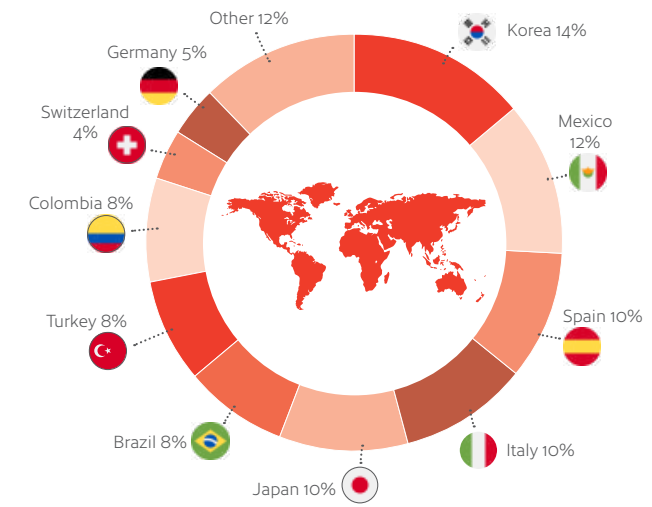

Our nationality mix

Accreditations & Memberships

Book at worldwide lowest price at: <https://www.languagecourse.net/school-centre-of-english-studies-ces-leeds.php3>

- +1 646 503 18 10
- +44 330 124 03 17
- +34 93 220 38 75
- +33 1-78416974
- +41 225 180 700
- +49 221 162 56897
- +43 720116182
- +31 858880253
- +7 4995000466
- +46 844 68 36 76
- +47 219 30 570
- +45 898 83 996
- +39 02-94751194
- +48 223 988 072
- +81 345 895 399
- +55 213 958 08 76
- +86 19816218990