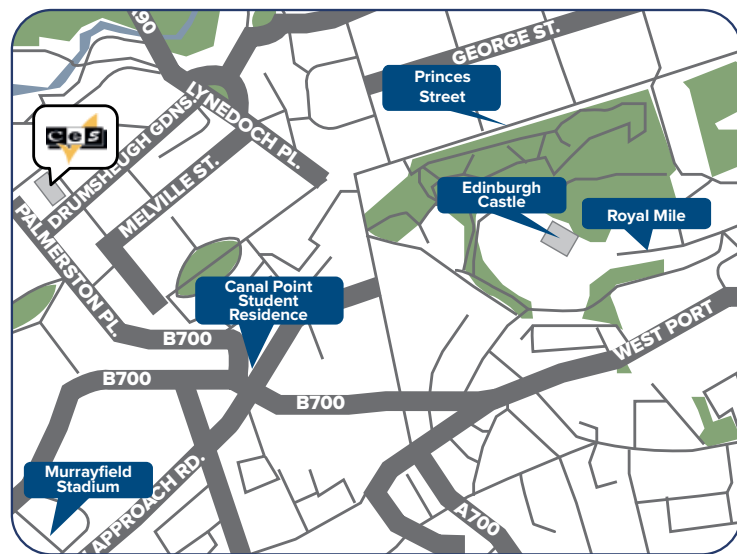

Official Celta centre
CELTA
Centres for Training English as a Second or Foreign Language