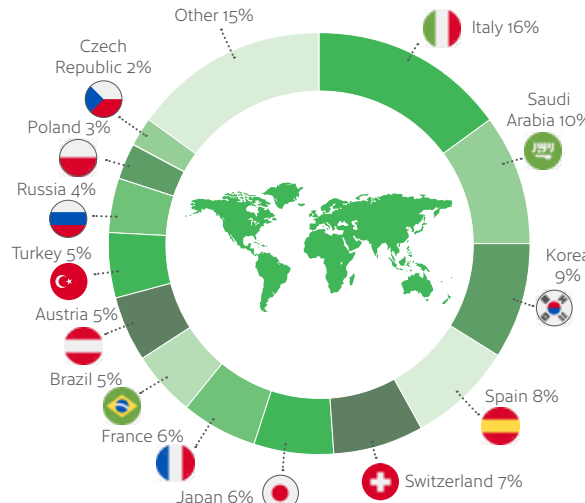

Our nationality mix

Accreditations & Memberships

ALTO Marketing English in Ireland IALC Eaquals

LanguageCourse^{net} Book at worldwide lowest price at: <https://www.languagecourse.net/school-centre-of-english-studies-ces-leeds.php3>

- +1 646 503 18 10
- +44 330 124 03 17
- +34 93 220 38 75
- +33 1-78416974
- +41 225 180 700
- +49 221 162 56897
- +43 720116182
- +31 858880253
- +7 4995000466
- +46 844 68 36 76
- +47 219 30 570
- +45 898 83 996
- +39 02-94751194
- +81 345 895 399
- +55 213 958 08 76
- +86 19816218990
- +48 223 988 072