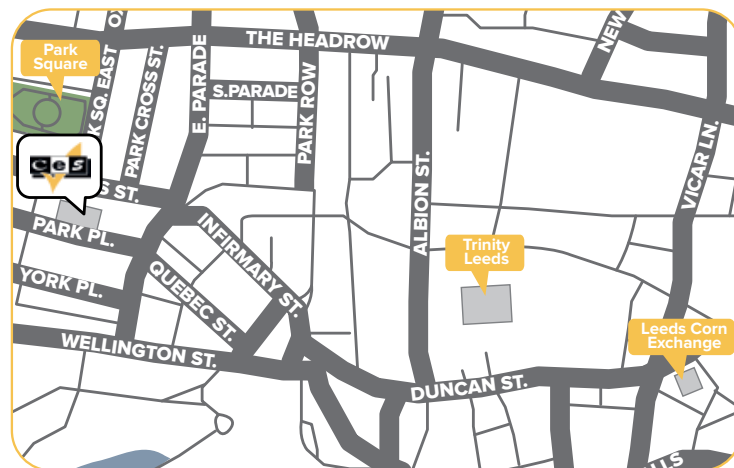

Official Celta centre
IELTS **CELTA**
Continuing Professional Development for Teachers of English

- Dedicated and experienced staff with full qualifications.
- Average commute time of 20 minutes from homestays.
- Located in the very heart of Leeds city centre.
- 8 minutes walk from all forms of public transport.