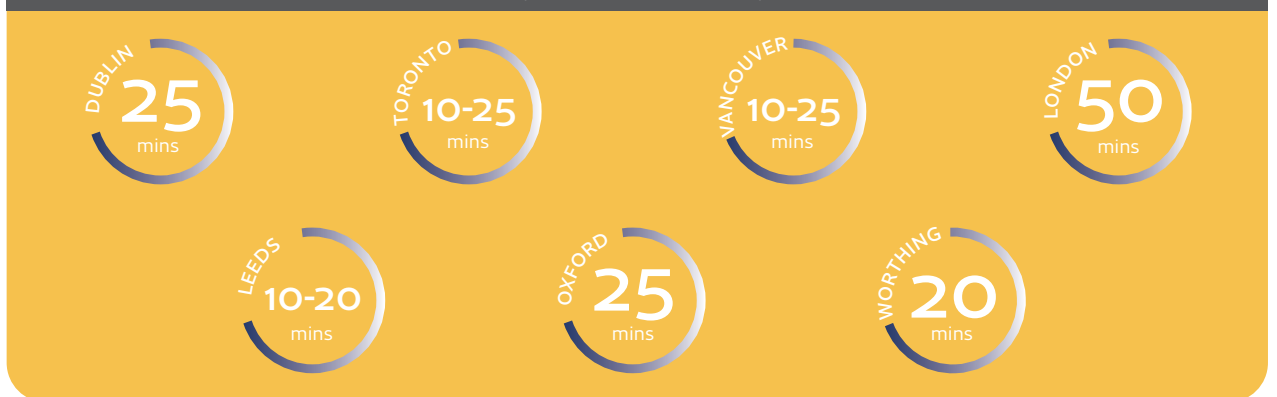

In CES Dublin we also offer 2 private CES shared houses with single, twin or double rooms, all ensuite with shared cooking and eating facilities.

CES Student Residential facilities are ideally located within easy access to all our schools