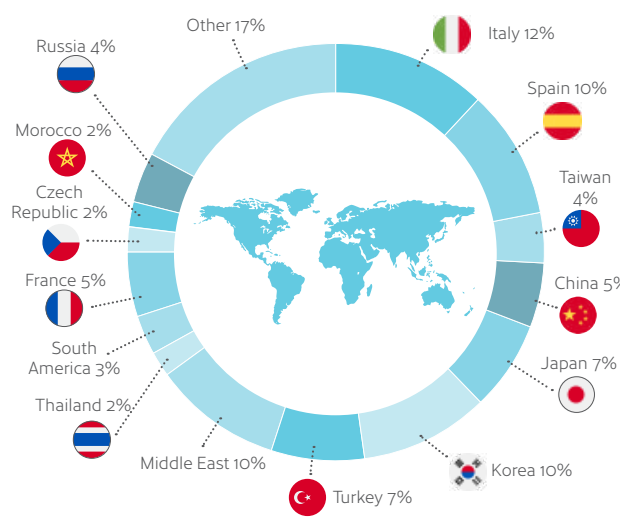

Our nationality mix

Accreditations & Memberships

ALTO BRITISH COUNCIL IALC EQUALS ENGLISHUK

LanguageCourse^{net} Book at worldwide lowest price at: <https://www.languagecourse.net/school-centre-of-english-studies-ces-leeds.php3>

- +1 646 503 18 10
- +44 330 124 03 17
- +34 93 220 38 75
- +33 1-78416974
- +41 225 180 700
- +49 221 162 56897
- +43 720116182
- +31 858880253
- +7 4995000466
- +46 844 68 36 76
- +47 219 30 570
- +45 898 83 996
- +39 02-94751194
- +48 223 988 072
- +81 345 895 399
- +55 213 958 08 76
- +86 19816218990