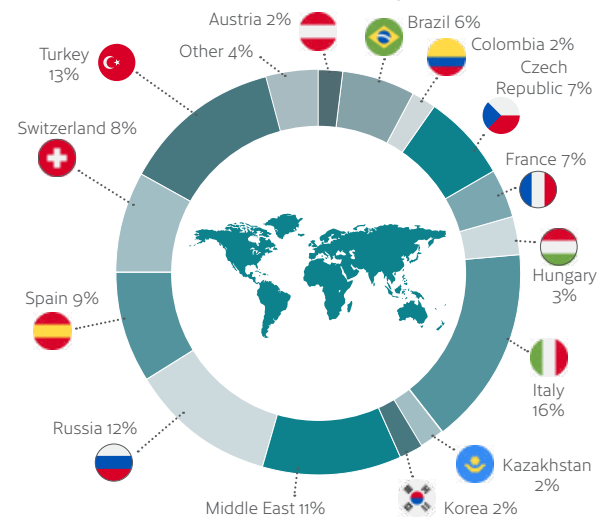

Our nationality mix

Accreditations & Memberships

LanguageCourse^{net} Book at worldwide lowest price at: <https://www.languagecourse.net/school-centre-of-english-studies-ces-leeds.php3>

+1 646 503 18 10	+44 330 124 03 17	+34 93 220 38 75	+33 1-78416974	+41 225 180 700	+49 221 162 56897	+43 720116182
+31 858880253	+7 4995000466	+46 844 68 36 76	+47 219 30 570	+45 898 83 996	+39 02-94751194	+48 223 988 072
+81 345 895 399	+55 213 958 08 76	+86 19816218990