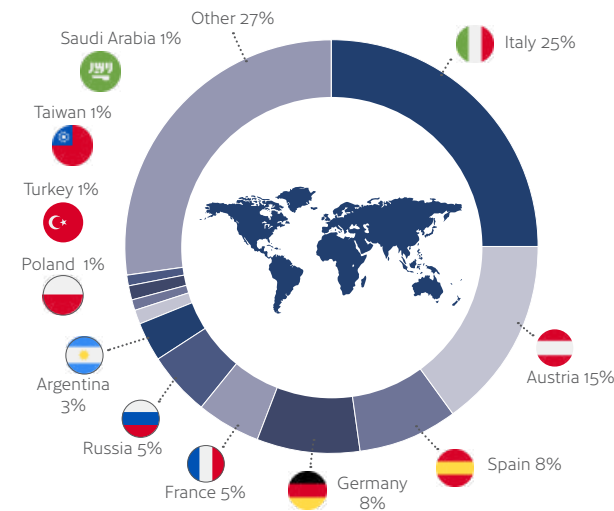

Our nationality mix

Accreditations & Memberships

LanguageCourse^{net} Book at worldwide lowest price at:
<https://www.languagecourse.net/school-centre-of-english-studies-ces-leeds.php3>

- +1 646 503 18 10
- +44 330 124 03 17
- +34 93 220 38 75
- +33 1-78416974
- +41 225 180 700
- +49 221 162 56897
- +43 720116182
- +31 858880253
- +7 4995000466
- +46 844 68 36 76
- +47 219 30 570
- +45 898 83 996
- +39 02-94751194
- +81 345 895 399
- +55 213 958 08 76
- +86 19816218990