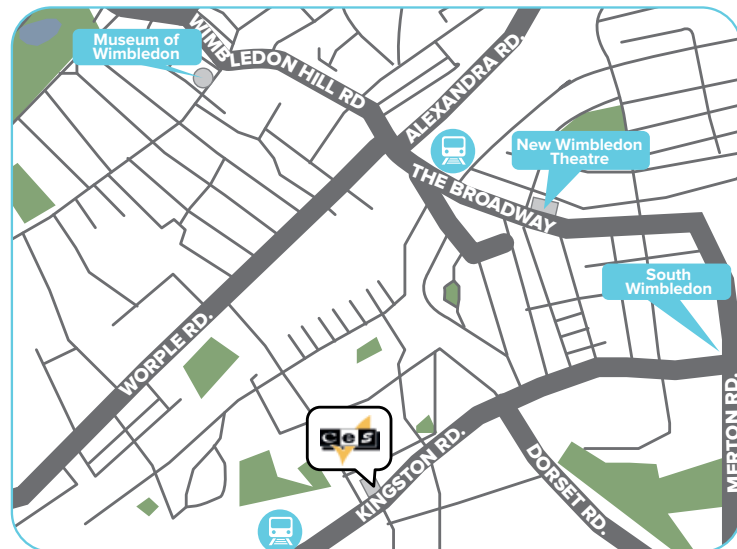

Contemporary

Full of modern art galleries, designer shopping, latest theatre shows, movies, concerts, diverse and stylish restaurants.

- Small school with an experienced and dedicated team
- Families within walking distance and close to public transport
- Located in the fashionable suburb of Wimbledon
- 10 minutes walk from the train / tube system