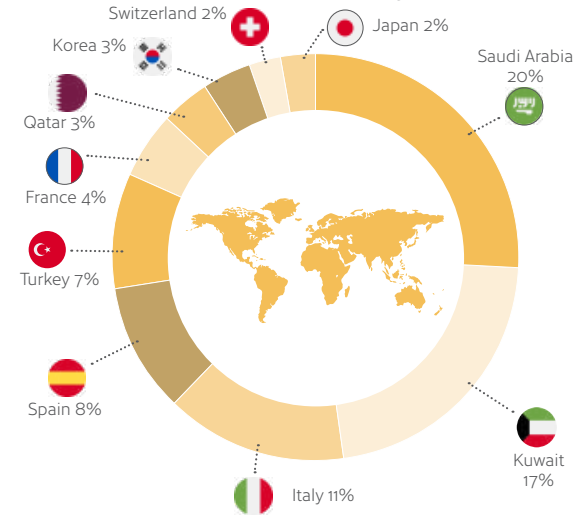

Our nationality mix

Accreditations & Memberships
ALTO **BRITISH COUNCIL** **IALC** **ENGLISHUK**

LanguageCourse^{net} Book at worldwide lowest price at:
<https://www.languagecourse.net/school-centre-of-english-studies-ces-leeds.php3>

- +1 646 503 18 10
- +44 330 124 03 17
- +34 93 220 38 75
- +33 1-78416974
- +41 225 180 700
- +49 221 162 56897
- +43 720116182
- +31 858880253
- +7 4995000466
- +46 844 68 36 76
- +47 219 30 570
- +45 898 83 996
- +39 02-94751194
- +81 345 895 399
- +55 213 958 08 76
- +86 19816218990
- +48 223 988 072