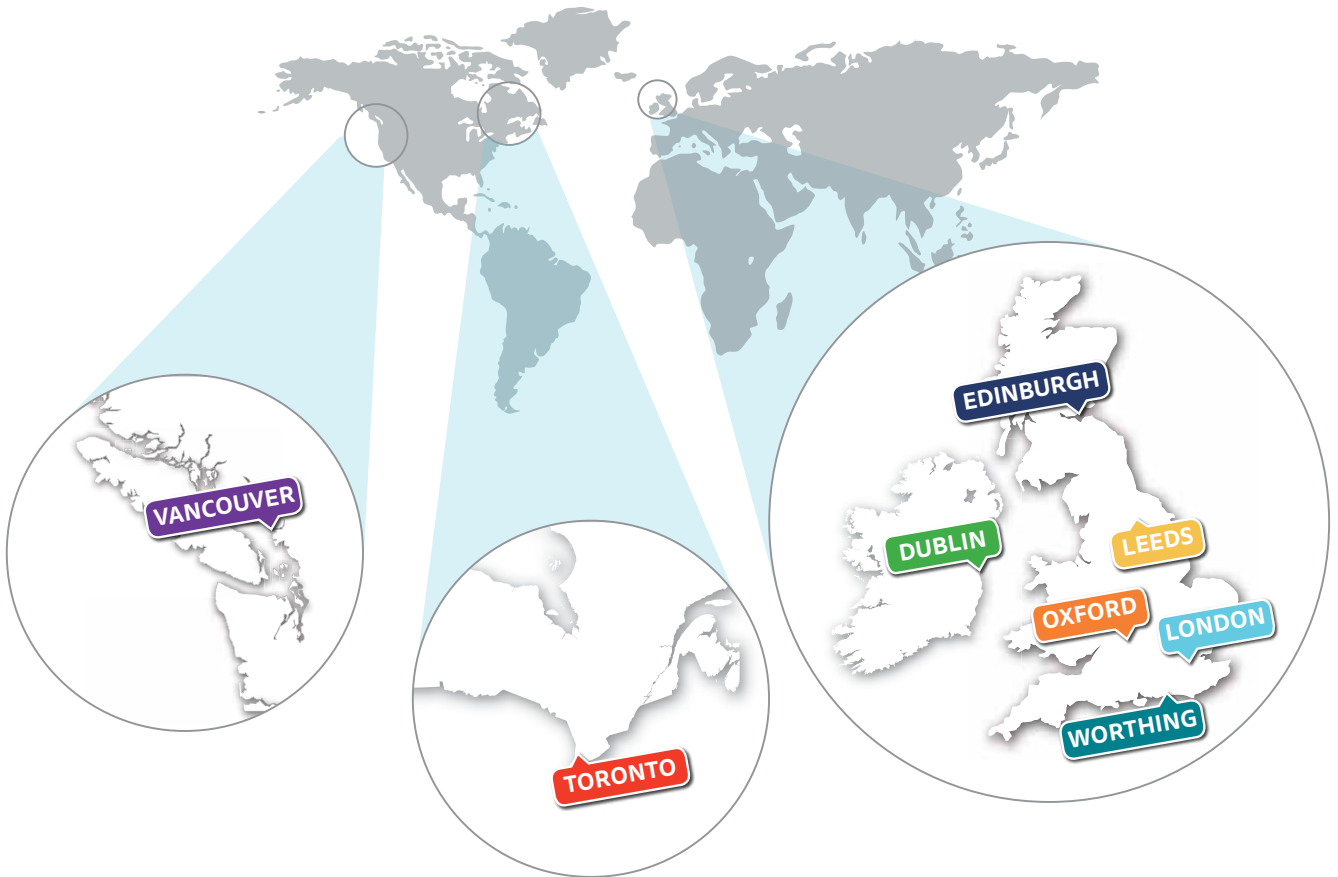

Log On today...

WWW.CES-SCHOOLS.COM/LOGIN

www.ces-schools.com

www.ieltstoronto.com

www.ieltsdublin.com

www.ieltsleeds.com

DUBLIN	TORONTO	VANCOUVER	LONDON	EDINBURGH	OXFORD	LEEDS	WORTHING
31 Dame Street, Dublin 2, Ireland	112 Elizabeth Street, Toronto, ON M5G 1P5, Canada	322 Water Street, Mezzanine Vancouver, BC V6B 1B6 Canada	Nelson House, 271 Kingston Road, Wimbledon, SW19 3NW England	54 Manor Place, Edinburgh, EH3 7EH Scotland	67 High Street, Wheatley, Oxfordshire, OX33 1XT England	9 Park Place, Leeds, LS1 2RU England	12 Stoke Abbott Road, Worthing, West Sussex, BN11 1HE England
+353 (0)1 671 4233 info@ces-schools.com	+1 416 968 1405 toronto@ces-schools.com	+1 877 337 5377 vancouver@ces-schools.com	+44(0)20 8543 5150 london@ces-schools.com	+44(0)131 226 5004 edinburgh@ces-schools.com	+44(0)1865 874786 oxford@ces-schools.com	+44 (0)113 2427171 leeds@ces-schools.com	+44 (0)1903 231330 worthing@ces-schools.com