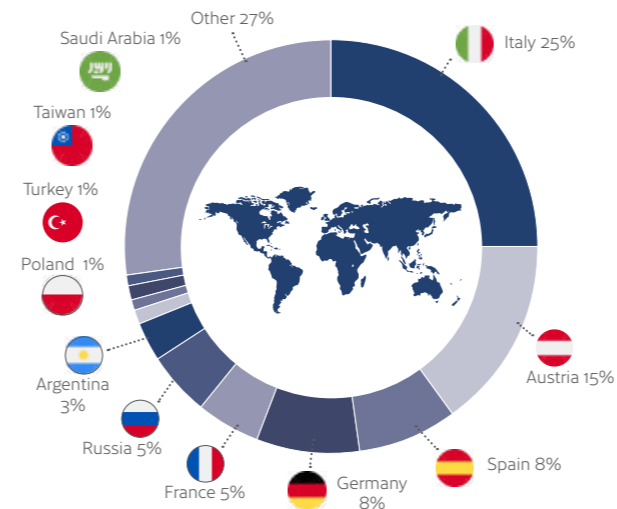

Our nationality mix

Accreditations & Memberships

LanguageCourse^{net} Book at worldwide lowest price at:
<https://www.languagecourse.net/school-centre-of-english-studies-ces-leeds.php3>

+1 646 503 18 10	+44 330 124 03 17	+34 93 220 38 75	+33 1-78416974	+41 225 180 700	+49 221 162 56897	+43 720116182
+31 858880253	+7 4995000466	+46 844 68 36 76	+47 219 30 570	+45 898 83 996	+39 02-94751194	+48 223 988 072
+81 345 895 399	+55 213 958 08 76	+86 19816218990