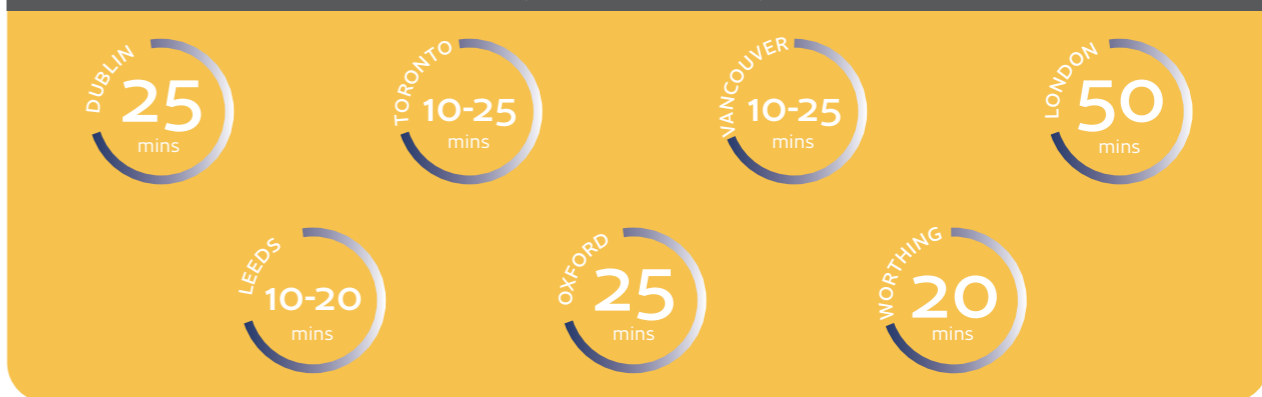

In CES Dublin we also offer 2 private CES shared houses with single, twin or double rooms, all ensuite with shared cooking and eating facilities.

CES Student Residential facilities are ideally located within easy access to all our schools