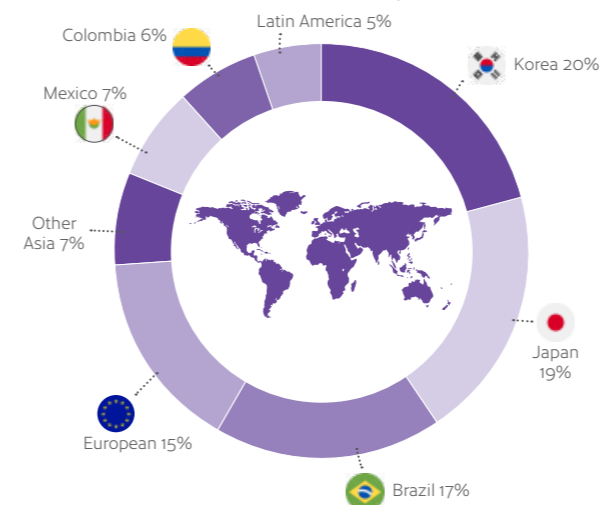

Our nationality mix

Accreditations & Memberships
ALTO IALC

LanguageCourse^{net} Book at worldwide lowest price at:
<https://www.languagecourse.net/school-centre-of-english-studies-ces-leeds.php3>

- +1 646 503 18 10
- +44 330 124 03 17
- +34 93 220 38 75
- +33 1-78416974
- +41 225 180 700
- +49 221 162 56897
- +43 720116182
- +31 858880253
- +7 4995000466
- +46 844 68 36 76
- +47 219 30 570
- +45 898 83 996
- +39 02-94751194
- +48 223 988 072
- +81 345 895 399
- +55 213 958 08 76
- +86 19816218990