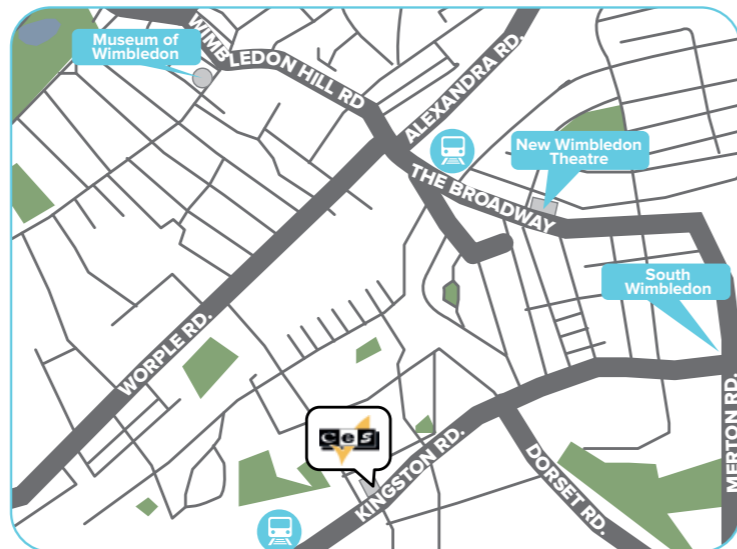

Historical

One of the most famous cities in the world, there is history and culture around every corner.

Contemporary

Full of modern art galleries, designer shopping, latest theatre shows, movies, concerts, diverse and stylish restaurants.

- Small school with an experienced and dedicated team
- Families within walking distance and close to public transport
- Located in the fashionable suburb of Wimbledon
- 10 minutes walk from the train / tube system