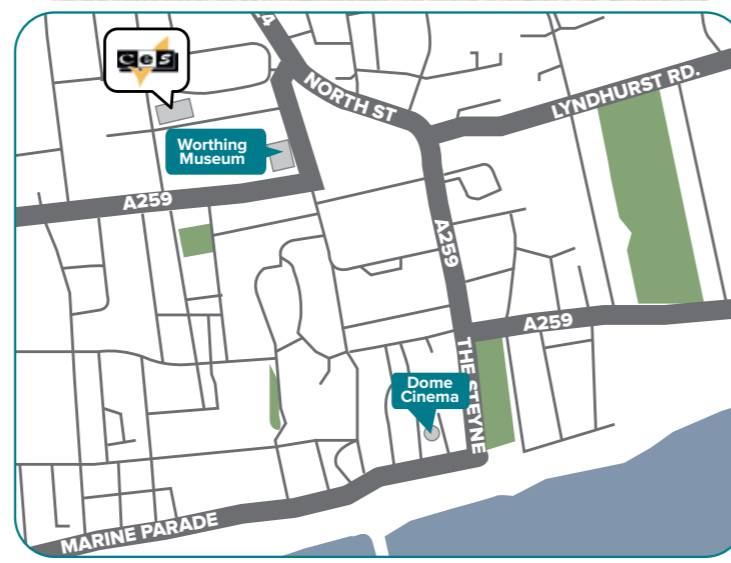

Worthing

"Experience England by the sea"

Worthing is a small town on the south coast of England. CES Worthing is located in a quiet residential area, with spacious gardens providing ample room to relax between lessons. Our dedicated social programme team are on hand to help you experience the best the south coast has to offer.

MINIMUM AGE **16**

MAXIMUM PER CLASS **14**

AVERAGE CLASS SIZE **10**

FACILITATOR CLASSROOMS **14**

AVERAGE STUDENT NUMBER **75**

Charming

A beautiful seaside town, full of traditional English charm.

Beach vibe

A thriving seafront offering plenty of opportunities to enjoy the British sun.

Friendly

Worthing is known for its warm welcome to all visitors.

Only British Council accredited school in Worthing.

Families within walking distance and close to public transport.

Worthing is a small safe and secure town.

Easy to navigate with excellent public transport.

Accreditations & Memberships