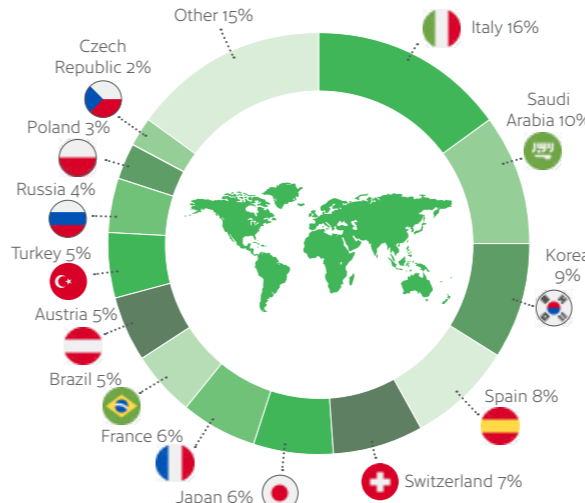

Our nationality mix

Accreditations & Memberships

ALTO Marketing English in Ireland IALC Eaquals

LanguageCourse^{net} Book at worldwide lowest price at: <https://www.languagecourse.net/school-centre-of-english-studies-ces-leeds.php3>

- +1 646 503 18 10
- +44 330 124 03 17
- +34 93 220 38 75
- +33 1-78416974
- +41 225 180 700
- +49 221 162 56897
- +43 720116182
- +31 858880253
- +7 4995000466
- +46 844 68 36 76
- +47 219 30 570
- +45 898 83 996
- +39 02-94751194
- +48 223 988 072
- +81 345 895 399
- +55 213 958 08 76
- +86 19816218990