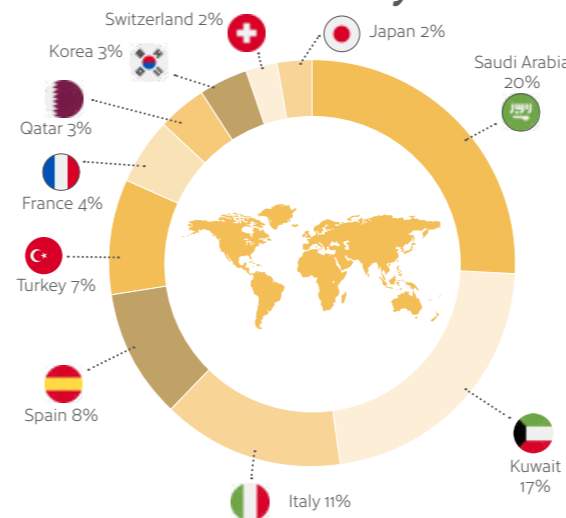

Our nationality mix

Accreditations & Memberships

LanguageCourse^{net} Book at worldwide lowest price at:
<https://www.languagecourse.net/school-centre-of-english-studies-ces-leeds.php3>

- +1 646 503 18 10
- +44 330 124 03 17
- +34 93 220 38 75
- +33 1-78416974
- +41 225 180 700
- +49 221 162 56897
- +43 720116182
- +31 858880253
- +7 4995000466
- +46 844 68 36 76
- +47 219 30 570
- +45 898 83 996
- +39 02-94751194
- +48 223 988 072
- +81 345 895 399
- +55 213 958 08 76
- +86 19816218990