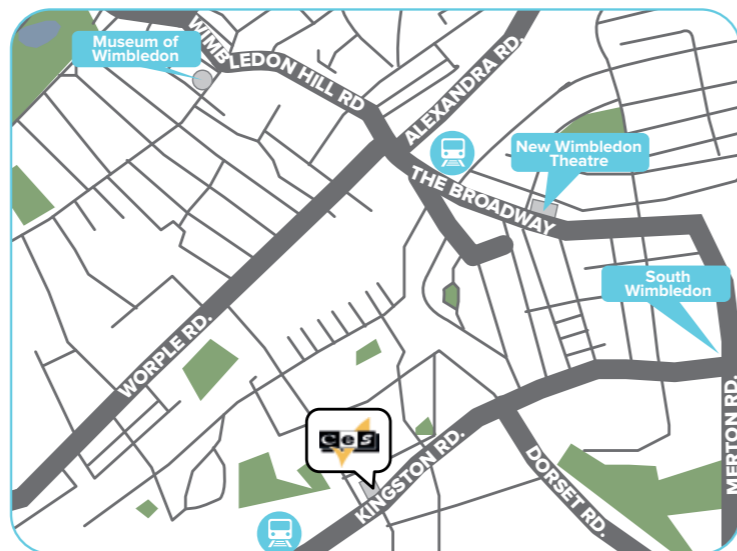

## Accessible

Located in the heart of the historic district – just 200 meters from Waterfront Station, the centre point for public transportation.

- Small school with an experienced and dedicated team
- Families within walking distance and close to public transport
- Located in the fashionable suburb of Wimbledon
- 10 minutes walk from the train / tube system