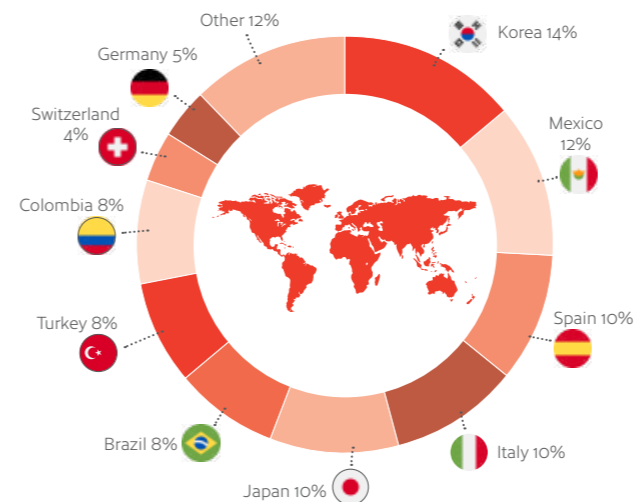

Our nationality mix

Accreditations & Memberships

LanguageCourse^{net} Book at worldwide lowest price at: <https://www.languagecourse.net/school-centre-of-english-studies-ces-leeds.php3>

- +1 646 503 18 10
- +44 330 124 03 17
- +34 93 220 38 75
- +33 1-78416974
- +41 225 180 700
- +49 221 162 56897
- +43 720116182
- +31 858880253
- +7 4995000466
- +46 844 68 36 76
- +47 219 30 570
- +45 898 83 996
- +39 02-94751194
- +81 345 895 399
- +55 213 958 08 76
- +86 19816218990
- +48 223 988 072