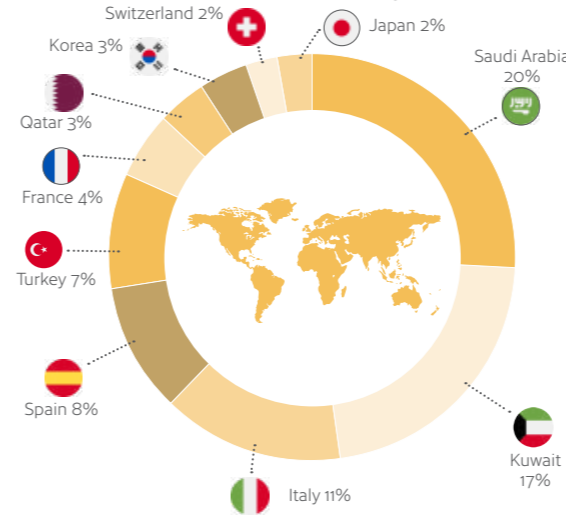

Our nationality mix

Accreditations & Memberships
ALTO **BRITISH COUNCIL** **IALC** **ENGLISHUK**

LanguageCourse^{net} Book at worldwide lowest price at:
<https://www.languagecourse.net/school-centre-of-english-studies-ces-leeds.php3>

- +1 646 503 18 10
- +44 330 124 03 17
- +34 93 220 38 75
- +33 1-78416974
- +41 225 180 700
- +49 221 162 56897
- +43 720116182
- +31 858880253
- +7 4995000466
- +46 844 68 36 76
- +47 219 30 570
- +45 898 83 996
- +39 02-94751194
- +81 345 895 399
- +55 213 958 08 76
- +86 19816218990
- +48 223 988 072