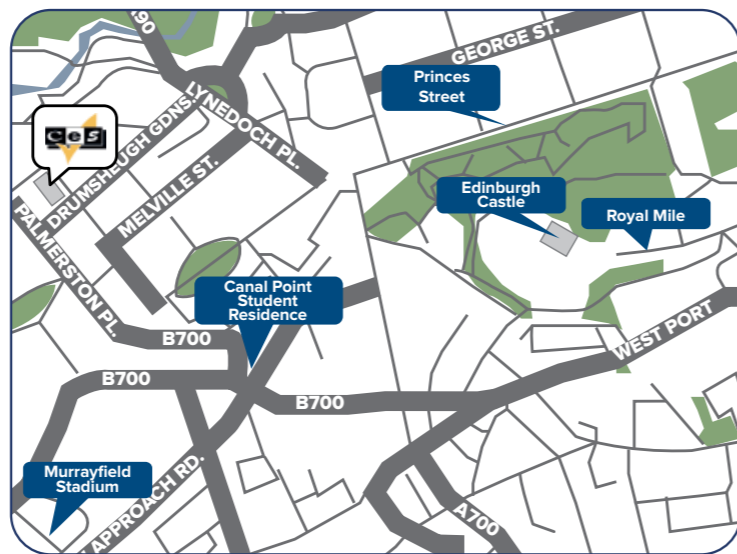

Official Celta centre
CELTA
Centres for Learning English in Scotland and Northern Ireland