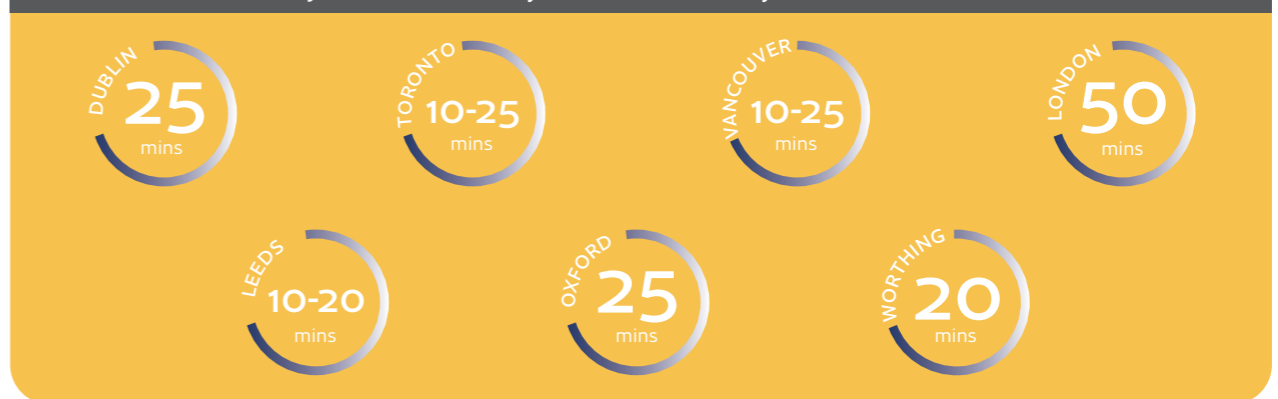

CES Student Residential facilities are ideally located within easy access to all our schools