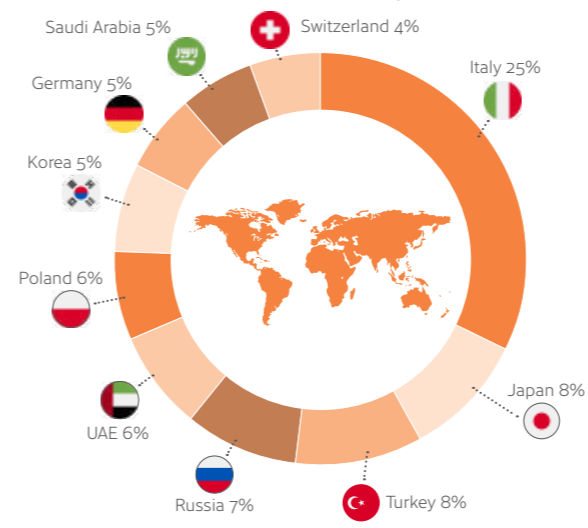

Our nationality mix

Accreditations & Memberships

ALTO BRITISH COUNCIL IALC ENGLISHUK

LanguageCourse^{net} Book at worldwide lowest price at:
<https://www.languagecourse.net/school-centre-of-english-studies-ces-leeds.php3>

+1 646 503 18 10	+44 330 124 03 17	+34 93 220 38 75	+33 1-78416974	+41 225 180 700	+49 221 162 56897	+43 720116182
+31 858880253	+7 4995000466	+46 844 68 36 76	+47 219 30 570	+45 898 83 996	+39 02-94751194	+48 223 988 072
+81 345 895 399	+55 213 958 08 76	+86 19816218990