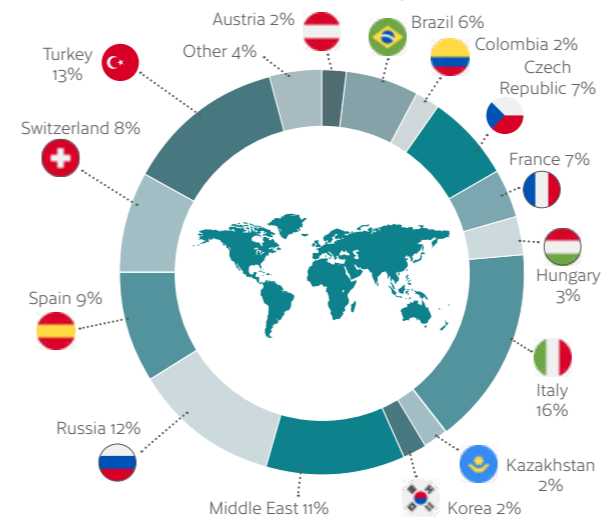

Our nationality mix

Accreditations & Memberships

LanguageCourse^{net} Book at worldwide lowest price at: <https://www.languagecourse.net/school-centre-of-english-studies-ces-leeds.php3>

- +1 646 503 18 10
- +44 330 124 03 17
- +34 93 220 38 75
- +33 1-78416974
- +41 225 180 700
- +49 221 162 56897
- +43 720116182
- +31 858880253
- +7 4995000466
- +46 844 68 36 76
- +47 219 30 570
- +45 898 83 996
- +39 02-94751194
- +48 223 988 072
- +81 345 895 399
- +55 213 958 08 76
- +86 19816218990