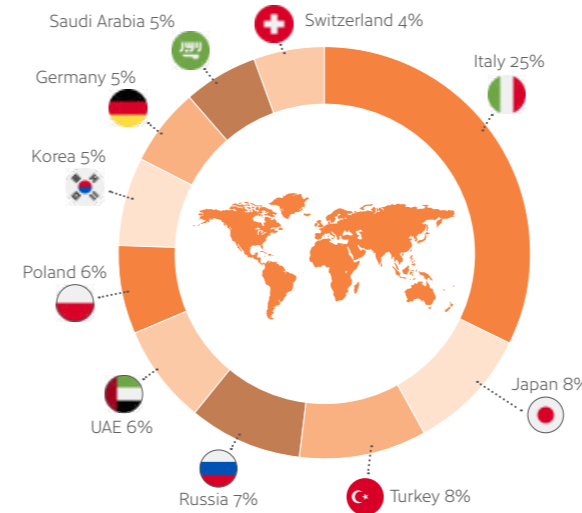

Homestays located so you are never more than 20 minutes.

Located in the quiet village of Wheatley.

Public transport is just 5 minutes from the school.

Our nationality mix

Accreditations & Memberships

LanguageCourse^{net} Book at worldwide lowest price at:
<https://www.languagecourse.net/school-centre-of-english-studies-ces-leeds.php3>