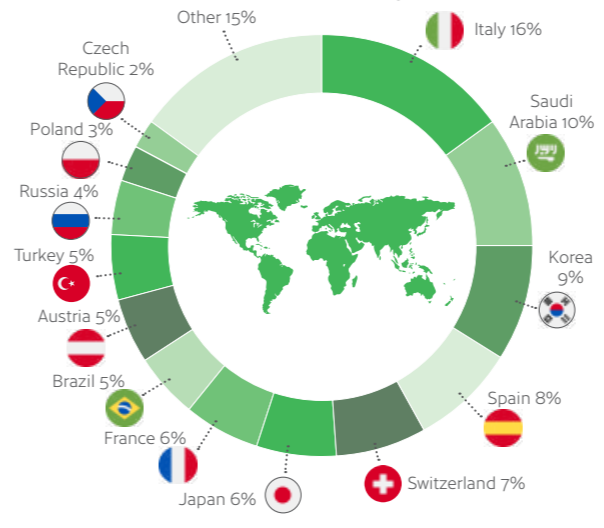

Dublin

Experience the warmth and heart of Europe's most welcoming city

Our Dublin school has the perfect locations, right in the heart of the historic city of Dublin. All the main tourist attractions, shopping areas and relaxing city parks are within 15 minutes walk from the schools.

The city's streets and alleys are filled with vibrant art and historic buildings, hip cafés and traditional pubs.

Official IELTS, Pearson, OET, Cambridge test centre & Celta centre

- MINIMUM AGE **16**
- MAXIMUM PER CLASS **14**
- AVERAGE CLASS SIZE **12**
- YEAR-ROUND CLASSROOMS **34**
- IELTS EXAMS **70+** per week

- Experienced and highly qualified staff.
- Over 40 years' experience.
- 3 campuses in the heart of Dublin.
- Excellent accommodation options available.

Our nationality mix

Accreditations & Memberships

LanguageCourse^{net} Book at worldwide lowest price at:
<https://www.languagecourse.net/school-centre-of-english-studies-ces-leeds.php3>