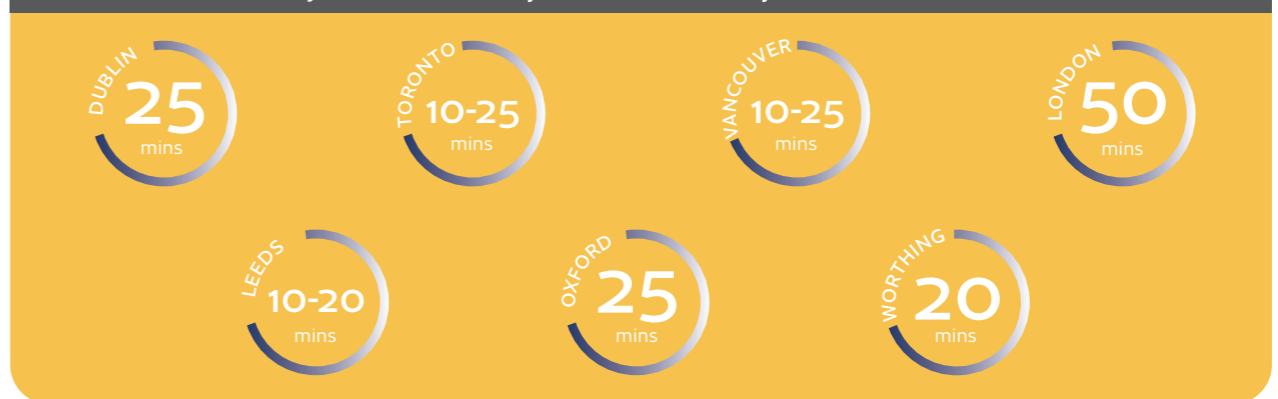

In CES Dublin we also offer 2 private CES shared houses with single, twin or double rooms, all ensuite with shared cooking and eating facilities.

CES Student Residential facilities are ideally located within easy access to all our schools