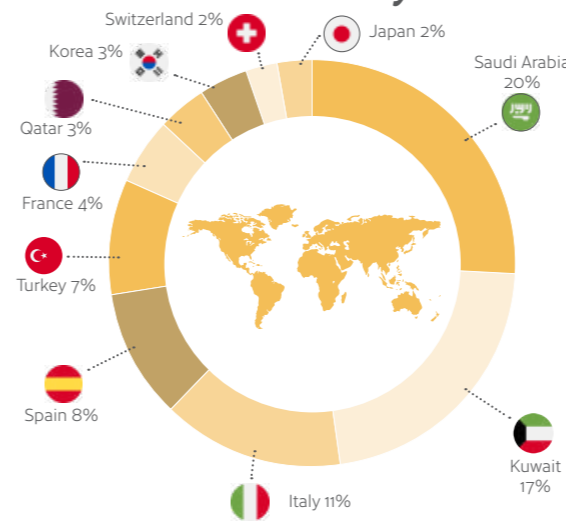

Our nationality mix

Accreditations & Memberships

LanguageCourse^{net} Book at worldwide lowest price at:
<https://www.languagecourse.net/school-centre-of-english-studies-ces-leeds.php3>

- +1 646 503 18 10
- +31 858880253
- +44 330 124 03 17
- +7 4995000466
- +34 93 220 38 75
- +46 844 68 36 76
- +81 345 895 399
- +33 1-78416974
- +47 219 30 570
- +55 213 958 08 76
- +41 225 180 700
- +45 898 83 996
- +86 19816218990
- +49 221 162 56897
- +39 02-94751194
- +43 720116182
- +48 223 988 072