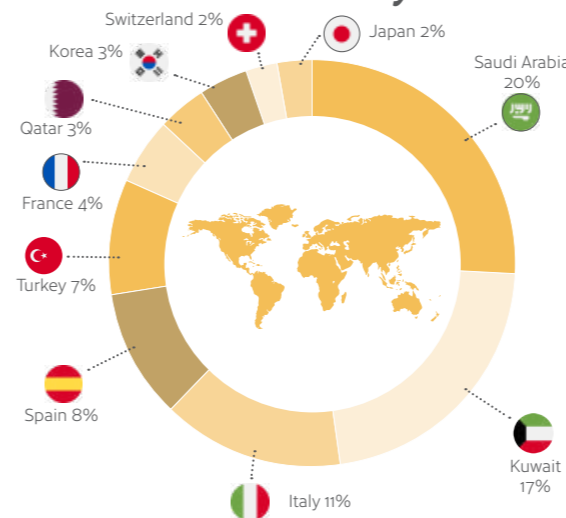

Our nationality mix

Accreditations & Memberships

LanguageCourse^{net} Book at worldwide lowest price at:
<https://www.languagecourse.net/school-centre-of-english-studies-ces-leeds.php3>

- +1 646 503 18 10
- +44 330 124 03 17
- +34 93 220 38 75
- +33 1-78416974
- +41 225 180 700
- +49 221 162 56897
- +43 720116182
- +31 858880253
- +7 4995000466
- +46 844 68 36 76
- +47 219 30 570
- +45 898 83 996
- +39 02-94751194
- +81 345 895 399
- +55 213 958 08 76
- +86 19816218990
- +48 223 988 072