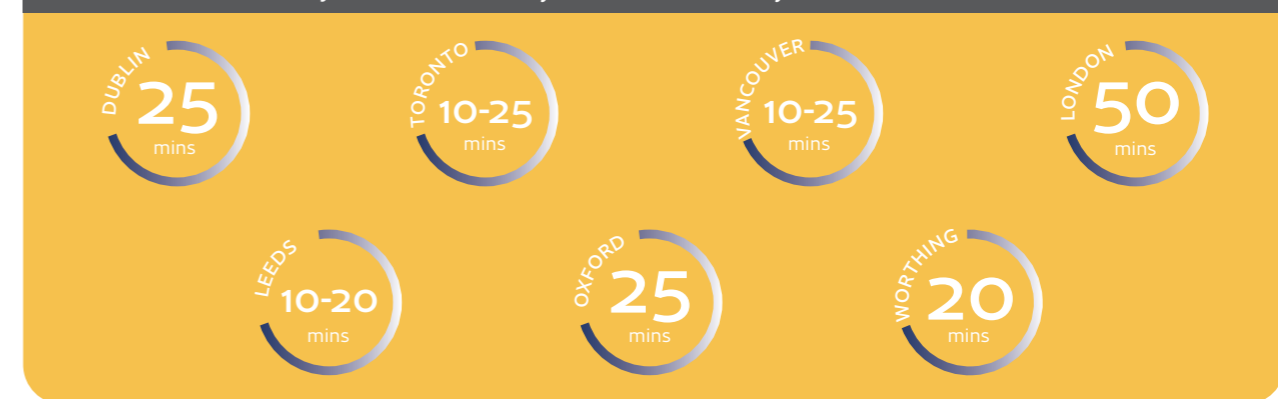

CES Student Residential facilities are ideally located within easy access to all our schools