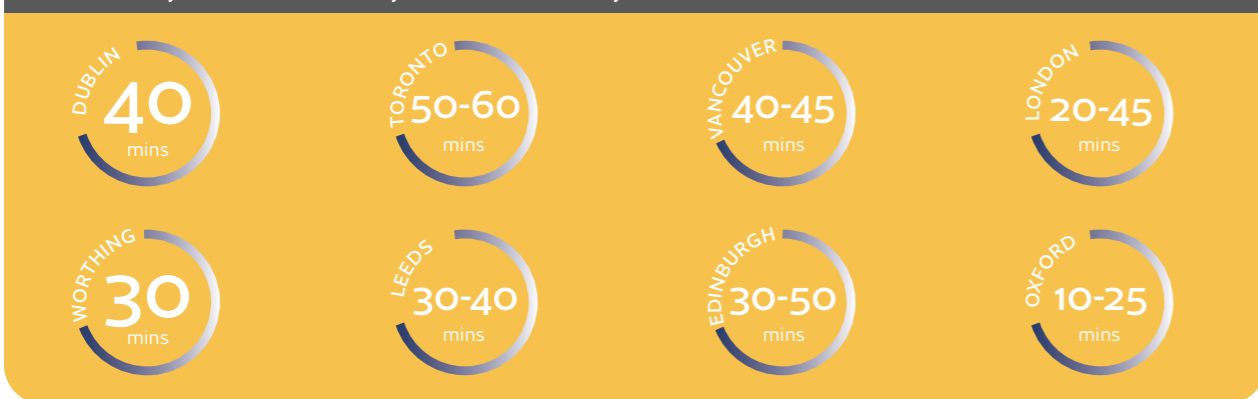

CES Homestay facilities are ideally located within easy access to all our schools