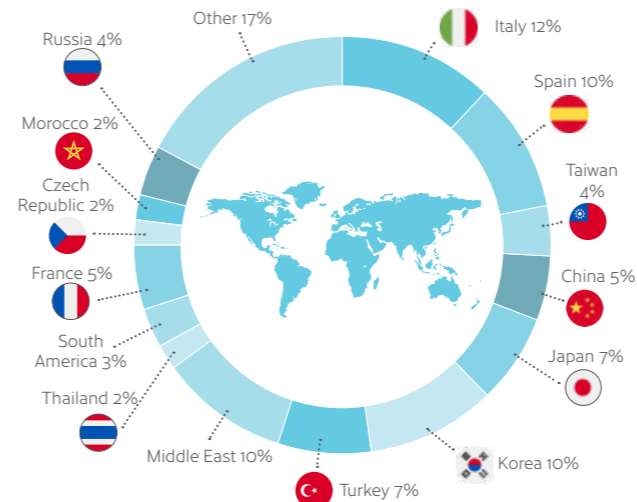

Our nationality mix

Accreditations & Memberships

ALTO BRITISH COUNCIL IALC EQUALS ENGLISHUK

LanguageCourse^{net} Book at worldwide lowest price at: <https://www.languagecourse.net/school-centre-of-english-studies-ces-leeds.php3>

- +1 646 503 18 10
- +44 330 124 03 17
- +34 93 220 38 75
- +33 1-78416974
- +41 225 180 700
- +49 221 162 56897
- +43 720116182
- +31 858880253
- +7 4995000466
- +46 844 68 36 76
- +47 219 30 570
- +45 898 83 996
- +39 02-94751194
- +48 223 988 072
- +81 345 895 399
- +55 213 958 08 76
- +86 19816218990