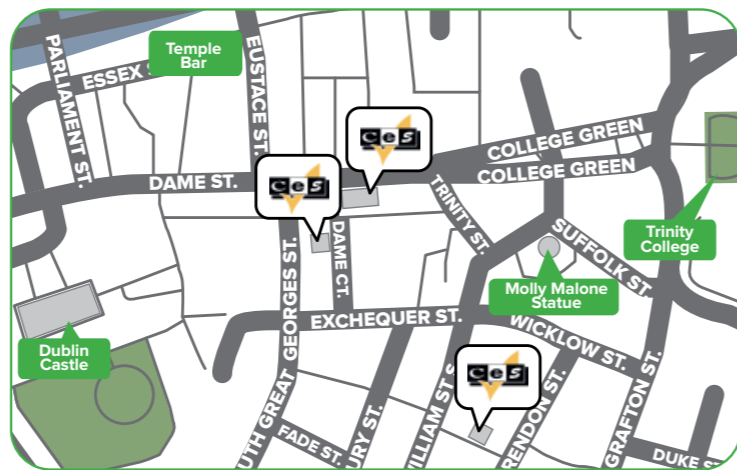

Official IELTS, Pearson, OET, Cambridge test centre & Celta centre