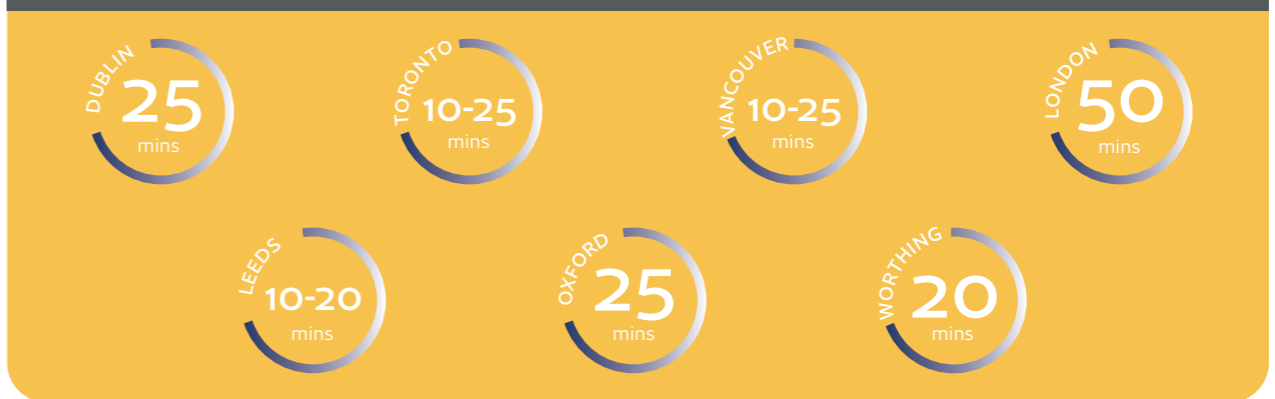

In CES Dublin we also offer 2 private CES shared houses with single, twin or double rooms, all ensuite with shared cooking and eating facilities.

CES Student Residential facilities are ideally located within easy access to all our schools