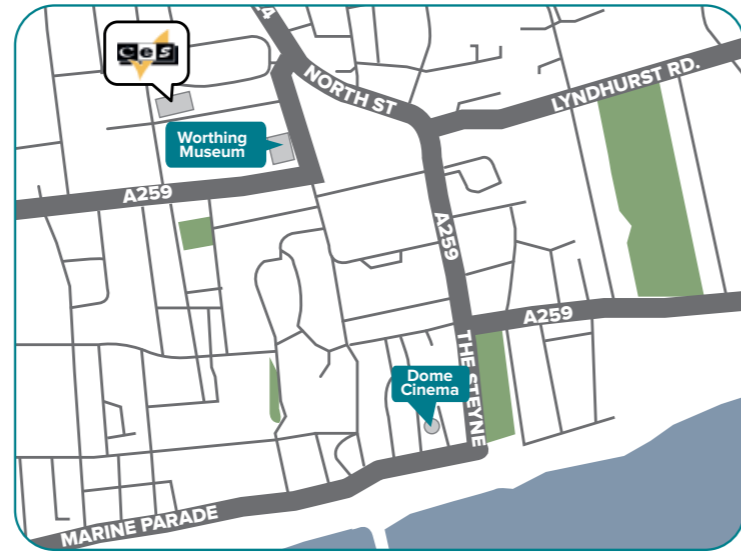

Friendly

Worthing is known for its warm welcome to all visitors.

Only British Council accredited school in Worthing.

Families within walking distance and close to public transport.

Worthing is a small safe and secure town.

Easy to navigate with excellent public transport.