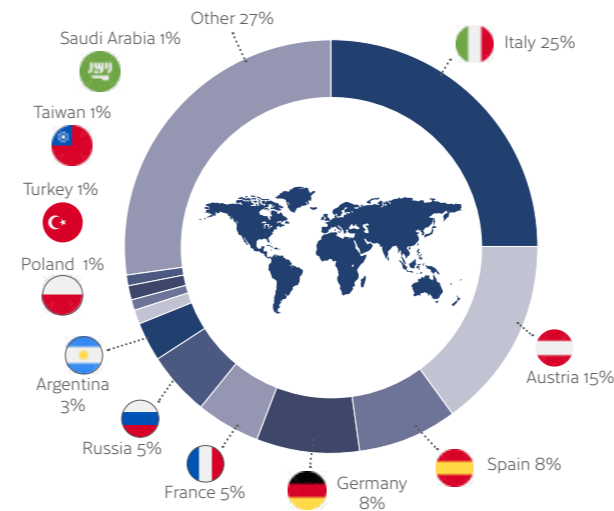

Our nationality mix

Accreditations & Memberships

LanguageCourse.net Book at worldwide lowest price at:
<https://www.languagecourse.net/school-centre-of-english-studies-ces-london.php3>

- +1 646 503 18 10
- +44 330 124 03 17
- +34 93 220 38 75
- +33 1-78416974
- +41 225 180 700
- +49 221 162 56897
- +43 720116182
- +31 858880253
- +7 4995000466
- +46 844 68 36 76
- +47 219 30 570
- +45 898 83 996
- +39 02-94751194
- +81 345 895 399
- +55 213 958 08 76
- +86 19816218990
- +48 223 988 072