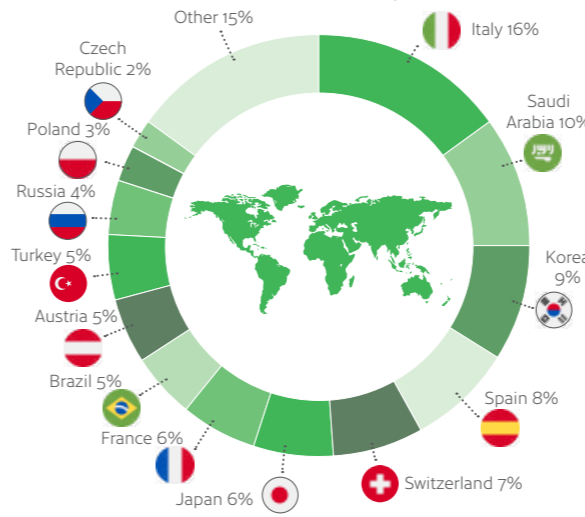

Our nationality mix

Accreditations & Memberships

LanguageCourse^{net} Book at worldwide lowest price at:
<https://www.languagecourse.net/school-centre-of-english-studies-ces-london.php3>

+1 646 503 18 10	+44 330 124 03 17	+34 93 220 38 75	+33 1-78416974	+41 225 180 700	+49 221 162 56897	+43 720116182
+31 858880253	+7 4995000466	+46 844 68 36 76	+47 219 30 570	+45 898 83 996	+39 02-94751194	+48 223 988 072
+81 345 895 399	+55 213 958 08 76	+86 19816218990