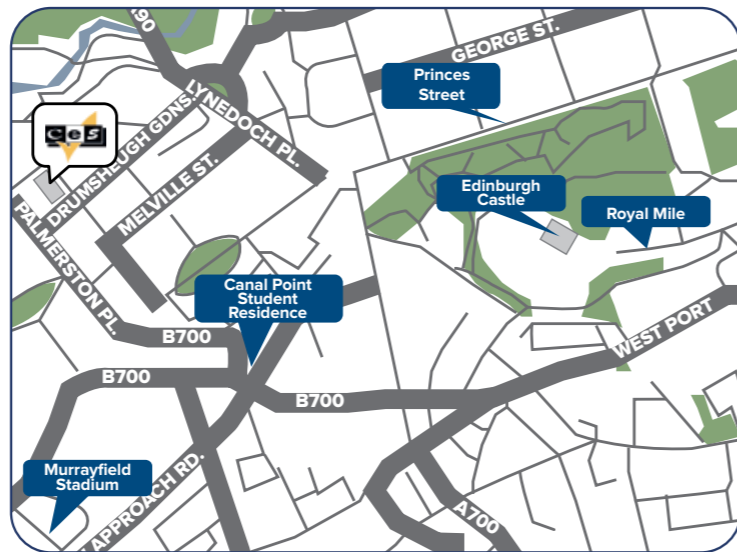

Official Celta centre
CELTA
Centres for Teaching English as a Second or Foreign Language