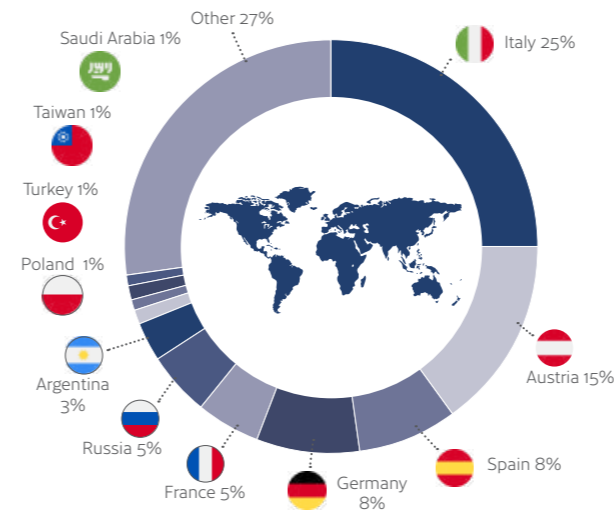

Our nationality mix

Accreditations & Memberships

LanguageCourse^{net} Book at worldwide lowest price at:
<https://www.languagecourse.net/school-centre-of-english-studies-ces-london.php3>

+1 646 503 18 10	+44 330 124 03 17	+34 93 220 38 75	+33 1-78416974	+41 225 180 700	+49 221 162 56897	+43 720116182
+31 858880253	+7 4995000466	+46 844 68 36 76	+47 219 30 570	+45 898 83 996	+39 02-94751194	+48 223 988 072
+81 345 895 399	+55 213 958 08 76	+86 19816218990