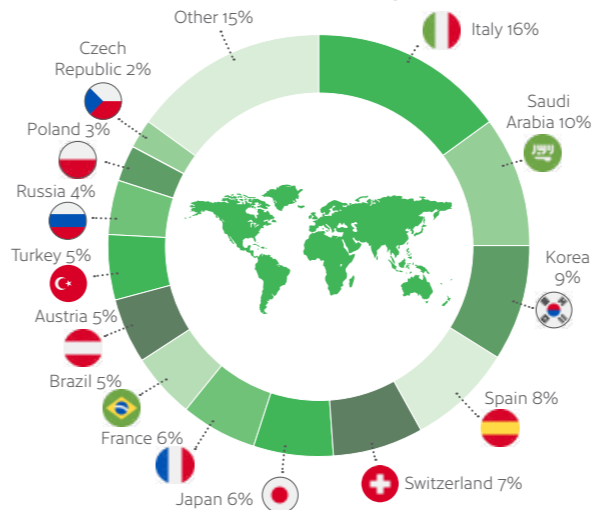

Our nationality mix

Accreditations & Memberships

LanguageCourse^{net} Book at worldwide lowest price at:
<https://www.languagecourse.net/school-centre-of-english-studies-ces-london.php3>

- +1 646 503 18 10
- +44 330 124 03 17
- +34 93 220 38 75
- +33 1-78416974
- +41 225 180 700
- +49 221 162 56897
- +43 720116182
- +31 858880253
- +7 4995000466
- +46 844 68 36 76
- +47 219 30 570
- +45 898 83 996
- +39 02-94751194
- +81 345 895 399
- +55 213 958 08 76
- +86 19816218990
- +48 223 988 072