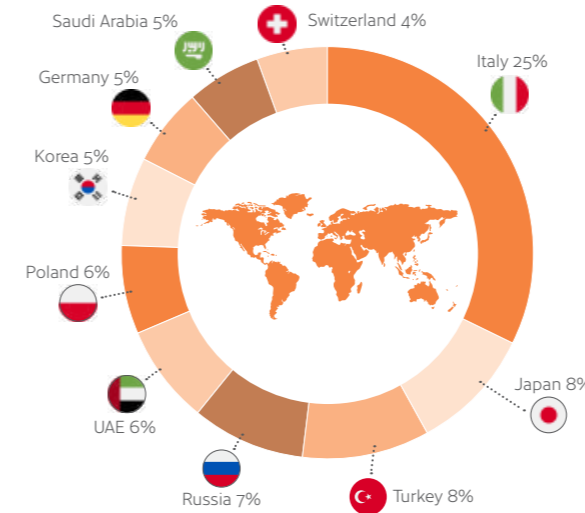

Our nationality mix

Accreditations & Memberships

LanguageCourse^{net} Book at worldwide lowest price at:
<https://www.languagecourse.net/school-centre-of-english-studies-ces-london.php3>

+1 646 503 18 10	+44 330 124 03 17	+34 93 220 38 75	+33 1-78416974	+41 225 180 700	+49 221 162 56897	+43 720116182
+31 858880253	+7 4995000466	+46 844 68 36 76	+47 219 30 570	+45 898 83 996	+39 02-94751194	+48 223 988 072
+81 345 895 399	+55 213 958 08 76	+86 19816218990