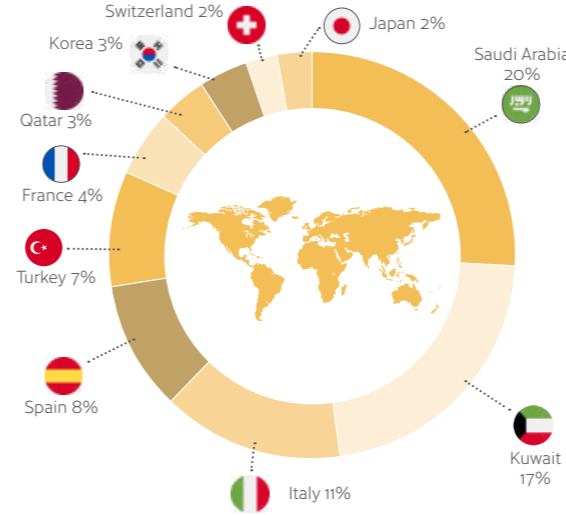

Our nationality mix

Accreditations & Memberships

LanguageCourse^{net} Book at worldwide lowest price at:
<https://www.languagecourse.net/school-centre-of-english-studies-ces-london.php3>

+1 646 503 18 10	+44 330 124 03 17	+34 93 220 38 75	+33 1-78416974	+41 225 180 700	+49 221 162 56897	+43 720116182
+31 858880253	+7 4995000466	+46 844 68 36 76	+47 219 30 570	+45 898 83 996	+39 02-94751194	+48 223 988 072
	+81 345 895 399	+55 213 958 08 76	+86 19816218990