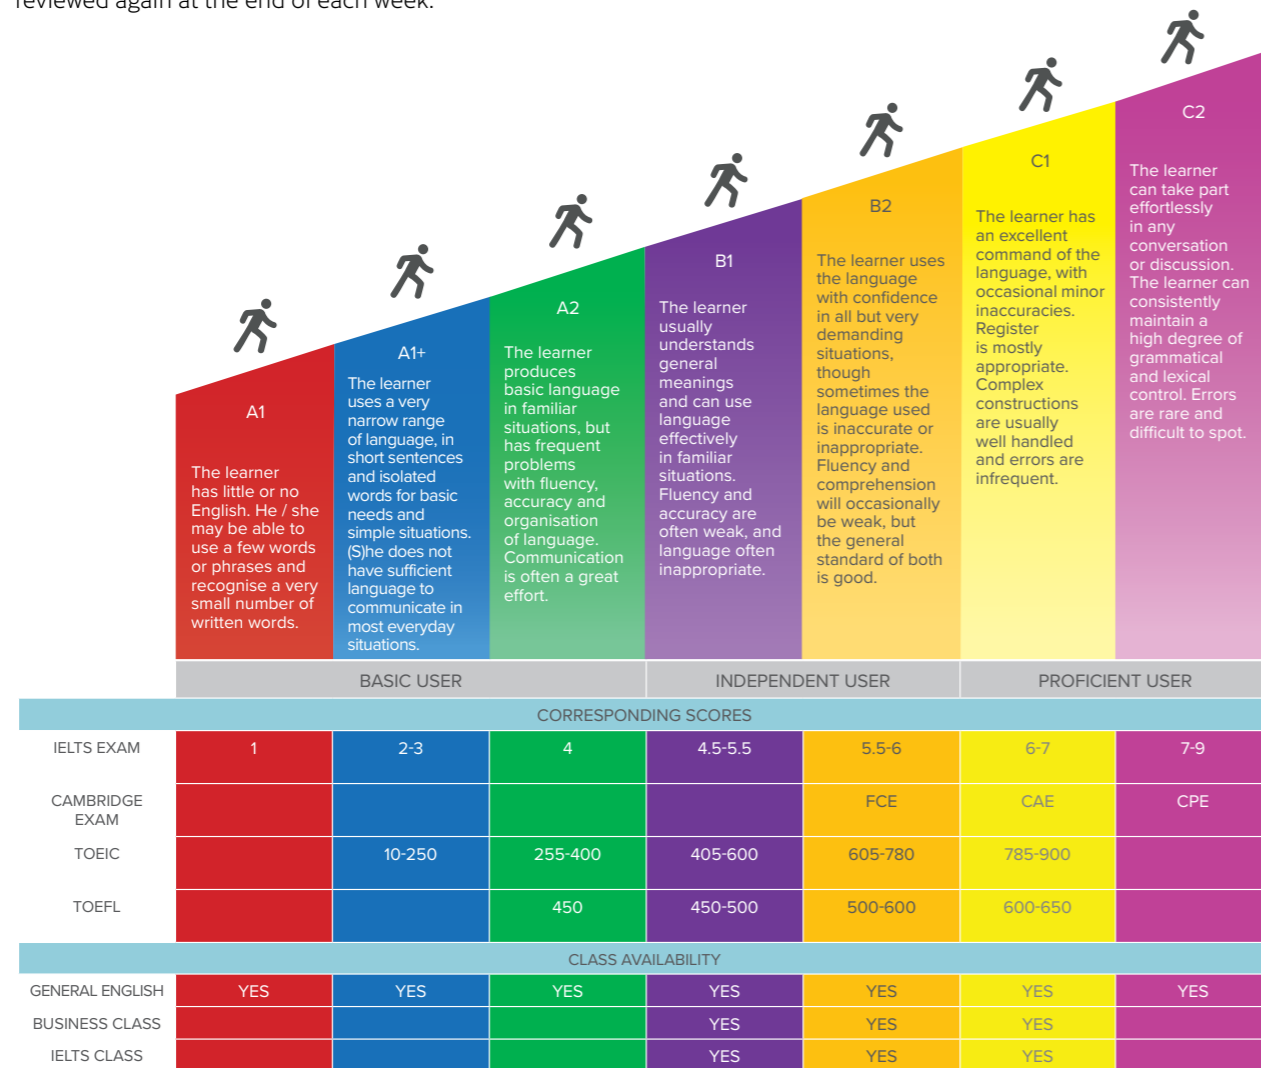

Level Descriptors

CES offers tuition for students who wish to make the maximum amount of progress to develop their English language skills that may be required for further study or future career opportunities. CES provides various language courses suitable to all English language levels. Our professional Academic Team are available to help and advise you on your language course choices.

Every week your teachers make a plan based on the learning needs of the students.

The course book and our Curriculum Framework, which is matched to the CEFR (Common European Framework of References for Languages) is the basis for much of the curriculum, with supplementary material taken from resource books and authentic materials.

Learning objectives for the week are set and shared with students on Monday morning. These objectives are reviewed again at the end of each week.

You will also have regular revision and testing to help you review your learning and measure your progress. In addition, you will have regular online tutorials with your teacher where you can discuss your individual progress and needs in more detail.

ALL OUR LANGUAGE COURSES INCLUDE

- Placement test
- Access to CES Online Platform
- Welcome Orientation tour on the first Monday of your course
- Access to the Adult Social programme
- Access to the Self-Access Centre
- Full use of school facilities

* CES Vancouver does not offer online tutorials.

Course Information

COURSE	LOCATIONS			HOURS PER WEEK			MINUTES PER LESSON			SCHEDULE			
	★ = most popular	IRL	UK	CAN	IRL	UK	CAN	IRL	UK	CAN	IRELAND	UK	CANADA
Standard General English	✓	✓	✓	18.33	15	15	55	45	45		09:00 - 13:00, Mon - Fri	09:30 - 13:00, Mon - Fri	09:00 - 12:15, Mon - Fri
★ Intensive General English	✓	✓	✓	23.83	22	18.75	55	45	45		09:00 - 13:00, Mon - Fri, 14:00 - 16:00, Tues to Thurs	09:30 - 13:00, Mon - Fri, 14:00 - 16:30 Tues to Thurs	09:00 - 14:00, Mon - Thurs, 09:00 - 12:15 Fridays
Super Intensive General English	X	X	✓				22.5		45				09:00 - 15:15, Mon - Thurs, 09:00 - 12:15 Fridays
Combination Course	✓	✓	✓	23.33	23.33	19	55	45	45		09:00 - 13:00 Mon - Fri Group Lessons, 14:00 - 16:30 Two Afternoons One-to-One		
One-To-One Lessons *	✓	✓	✓	Min 2	Min 2	Min 2	60	60	60				
★ Standard IELTS Preparation	✓	X	✓	18.33			15	55		45	09:00 - 13:00, Mon - Fri		09:00 - 12:15, Mon - Fri
Intensive IELTS Preparation	✓	✓	✓	23.83	22	18.75	55	45	45		09:00 - 13:00, Mon - Fri, 14:00 - 16:00, Tues to Thurs	09:30 - 13:00, Mon - Fri, 14:00 - 16:30 Tues to Thurs	09:00 - 14:00, Mon - Thurs, 09:00 - 12:15 Fridays
Cambridge Preparation	✓	✓	✓	23.83	23.33	18.75	55	45	45		9:00 - 13:00, Mon to Fri (GE), 14:00 - 16:00, Tues to Thurs (Cambridge)	09:30 - 13:00, Mon to Fri (GE), 14:00 - 16:30 two afternoons One to One Cambridge Prep	09:00 - 12:15, Mon - Fri (GE), 13:00 - 15:15, Mon - Thurs (One-to-One Cambridge Prep)
★ University Pathway Program	✓	✓	✓	23.83	22	22.5	55	45	45		09:00 - 13:00, Mon - Fri, 14:00 - 16:00, Tues to Thurs	09:30 - 13:00, Mon - Fri, 14:00 - 16:30 Tues to Thurs	09:00 - 15:15, Mon - Thurs, 09:00 - 12:15 Fridays
★ Overseas Teacher Training **	✓	✓	X	18.33	15		55	45			09:00 - 13:00, Mon - Fri	09:30 - 13:00, Mon - Fri	
CELTA ***	✓	✓	X	35	35		90	90			09:00 - 17:00, Mon - Fri	09:30 - 17:00 Mon - Fri	
General English with Business	✓	✓	✓	23.83	22	18.75	55	45	45		09:00 - 13:00 Mon - Fri General English, 14:00 - 16:00 Tues - Thurs - Business English	09:30 - 13:00 Mon - Fri General English, 14:00 - 16:30 Tues - Thurs Business English	09:00 - 12:15 Mon - Fri General English, 13:00 - 14:00 Mon - Thurs Business English
Digital Marketing ****	X	X	✓				22.5		45				09:00 - 15:15, Mon - Thurs, 09:00 - 12:15 Fridays
30+ ****	X	X	✓			15			45				09:00 - 12:15, Mon - Fri
50+ *****	X	✓	X		15				45			09:30 - 13:00, Mon - Fri	

* Min 2 hours / session ** UK: London, Edinburgh, Leeds, Worthing; Canada: Groups Only
*** Online Part time: Independent work approx 20 hrs p/w, must attend teaching practice every week
**** Toronto only ***** Afternoon cultural visits and 1 full day tour included

LanguageCourse.net Book at worldwide lowest price at: <https://www.languagecourse.net/school-centre-of-english-studies-ces-london.php3>

- +1 646 503 18 10
- +44 330 124 03 17
- +34 93 220 38 75
- +33 1-78416974
- +41 225 180 700
- +49 221 162 56897
- +43 720116182
- +31 858880253
- +7 4995000466
- +46 844 68 36 76
- +47 219 30 570
- +45 898 83 996
- +39 02-94751194
- +48 223 988 072
- +81 345 895 399
- +55 213 958 08 76
- +86 19816218990