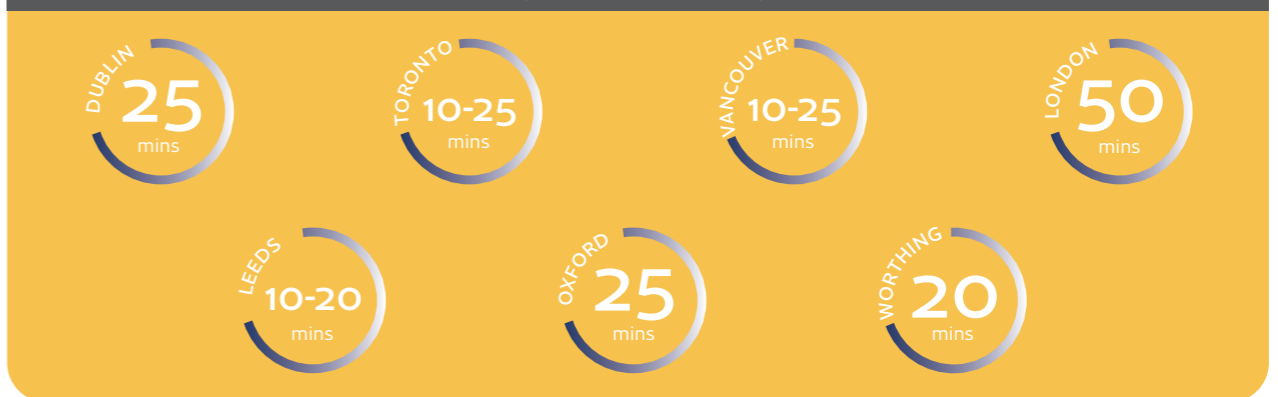

In CES Dublin we also offer 2 private CES shared houses with single, twin or double rooms, all ensuite with shared cooking and eating facilities.

CES Student Residential facilities are ideally located within easy access to all our schools