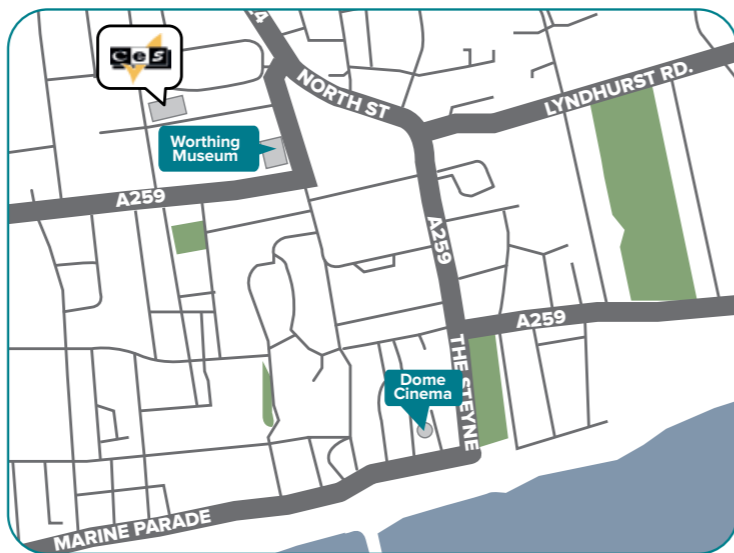

- Only British Council accredited school in Worthing.
- Families within walking distance and close to public transport.
- Worthing is a small safe and secure town.
- Easy to navigate with excellent public transport.