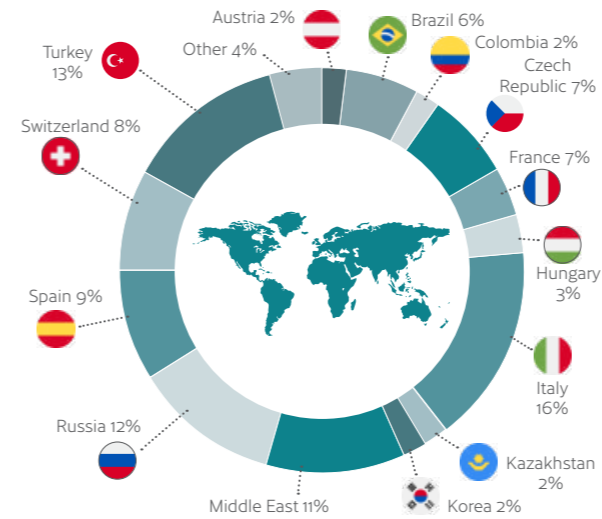

Our nationality mix

Accreditations & Memberships

LanguageCourse^{net} Book at worldwide lowest price at:
<https://www.languagecourse.net/school-centre-of-english-studies-ces-london.php3>

- +1 646 503 18 10
- +44 330 124 03 17
- +34 93 220 38 75
- +33 1-78416974
- +41 225 180 700
- +49 221 162 56897
- +43 720116182
- +31 858880253
- +7 4995000466
- +46 844 68 36 76
- +47 219 30 570
- +45 898 83 996
- +39 02-94751194
- +48 223 988 072
- +81 345 895 399
- +55 213 958 08 76
- +86 19816218990