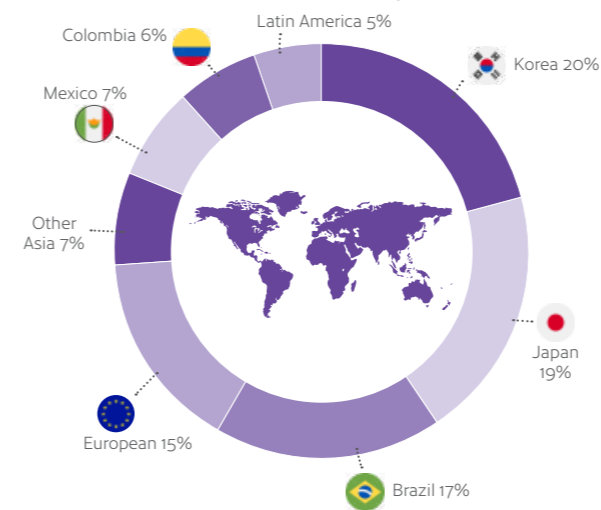

Our nationality mix

Accreditations & Memberships

LanguageCourse^{net} Book at worldwide lowest price at: <https://www.languagecourse.net/school-centre-of-english-studies-ces-london.php3>

+1 646 503 18 10	+44 330 124 03 17	+34 93 220 38 75	+33 1-78416974	+41 225 180 700	+49 221 162 56897	+43 720116182
+31 858880253	+7 4995000466	+46 844 68 36 76	+47 219 30 570	+45 898 83 996	+39 02-94751194	+48 223 988 072
+81 345 895 399	+55 213 958 08 76	+86 19816218990