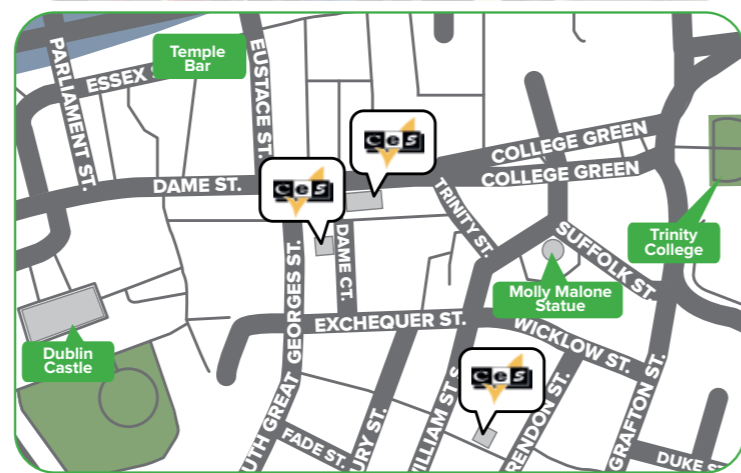

Official IELTS, Pearson, OET, Cambridge test centre & Celta centre