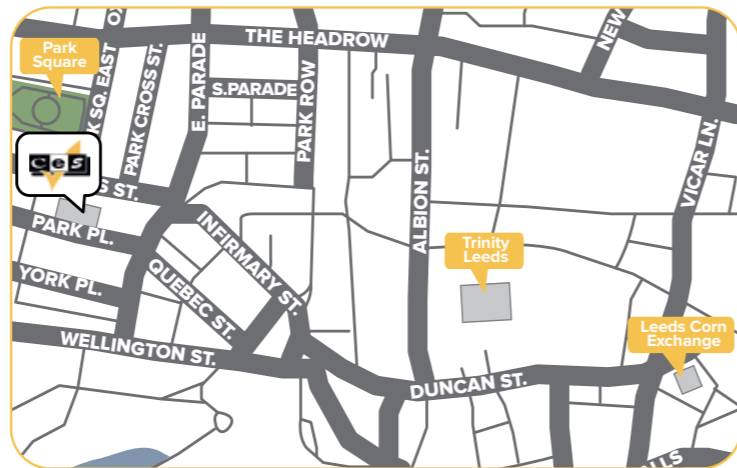

Official Celta centre
IELTS **CELTA**
Continuing Education for Teachers of English as a Foreign Language

- Dedicated and experienced staff with full qualifications.
- Average commute time of 20 minutes from homestays.
- Located in the very heart of Leeds city centre.
- 8 minutes walk from all forms of public transport.