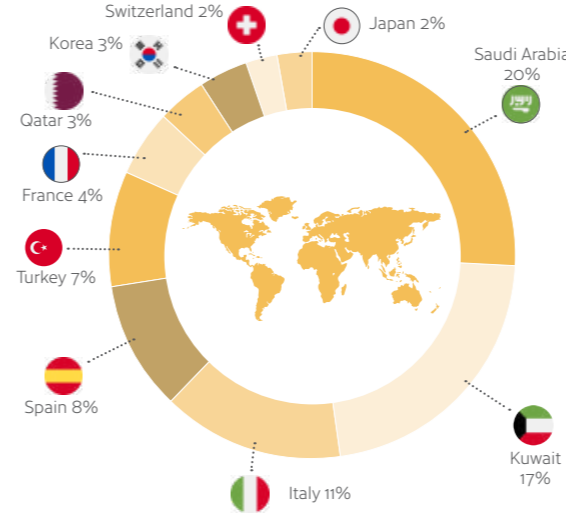

Our nationality mix

Accreditations & Memberships

LanguageCourse^{net} Book at worldwide lowest price at:
<https://www.languagecourse.net/school-centre-of-english-studies-ces-london.php3>

- +1 646 503 18 10
- +44 330 124 03 17
- +34 93 220 38 75
- +33 1-78416974
- +41 225 180 700
- +49 221 162 56897
- +43 720116182
- +31 858880253
- +7 4995000466
- +46 844 68 36 76
- +47 219 30 570
- +45 898 83 996
- +39 02-94751194
- +81 345 895 399
- +55 213 958 08 76
- +86 19816218990
- +48 223 988 072