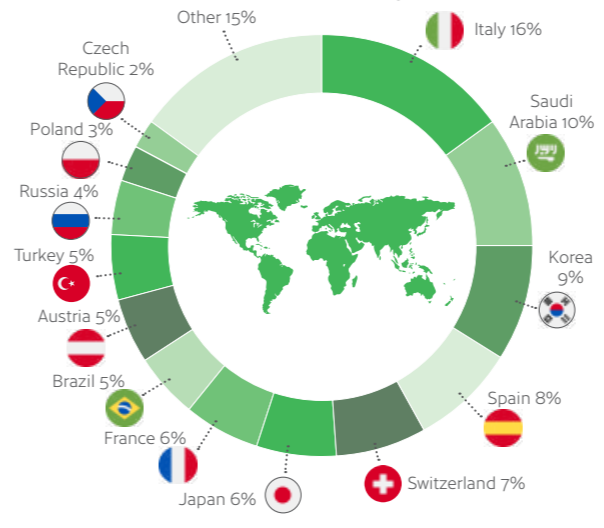

Dublin

Experience the warmth and heart of Europe's most welcoming city

Our Dublin school has the perfect locations, right in the heart of the historic city of Dublin. All the main tourist attractions, shopping areas and relaxing city parks are within 15 minutes walk from the schools.

The city's streets and alleys are filled with vibrant art and historic buildings, hip cafés and traditional pubs.

Official IELTS, Pearson, OET, Cambridge test centre & Celta centre

- MINIMUM AGE **16**
- MAXIMUM PER CLASS **14**
- AVERAGE CLASS SIZE **12**
- YEAR-ROUND CLASSROOMS **34**
- IELTS EXAMS **70+** per week

- Experienced and highly qualified staff.
- Over 40 years' experience.
- 3 campuses in the heart of Dublin.
- Excellent accommodation options available.

Our nationality mix

Accreditations & Memberships

Book at worldwide lowest price at: <https://www.languagecourse.net/school-centre-of-english-studies-ces-london.php3>