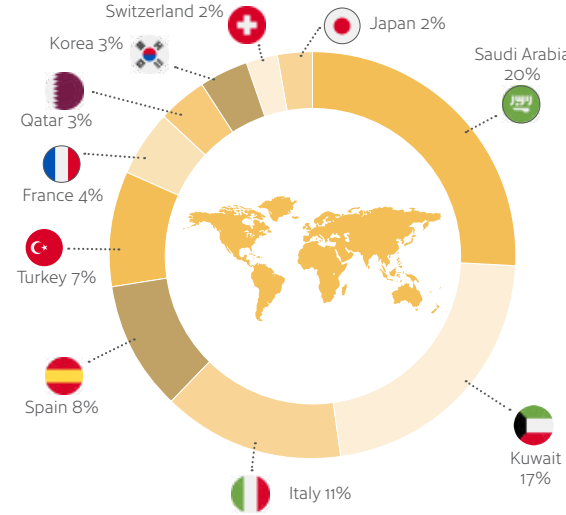

Our nationality mix

Accreditations & Memberships

LanguageCourse^{net} Book at worldwide lowest price at:
<https://www.languagecourse.net/school-centre-of-english-studies-ces-london.php3>

- +1 646 503 18 10
- +44 330 124 03 17
- +34 93 220 38 75
- +33 1-78416974
- +41 225 180 700
- +49 221 162 56897
- +43 720116182
- +31 858880253
- +7 4995000466
- +46 844 68 36 76
- +47 219 30 570
- +45 898 83 996
- +39 02-94751194
- +81 345 895 399
- +55 213 958 08 76
- +86 19816218990
- +48 223 988 072