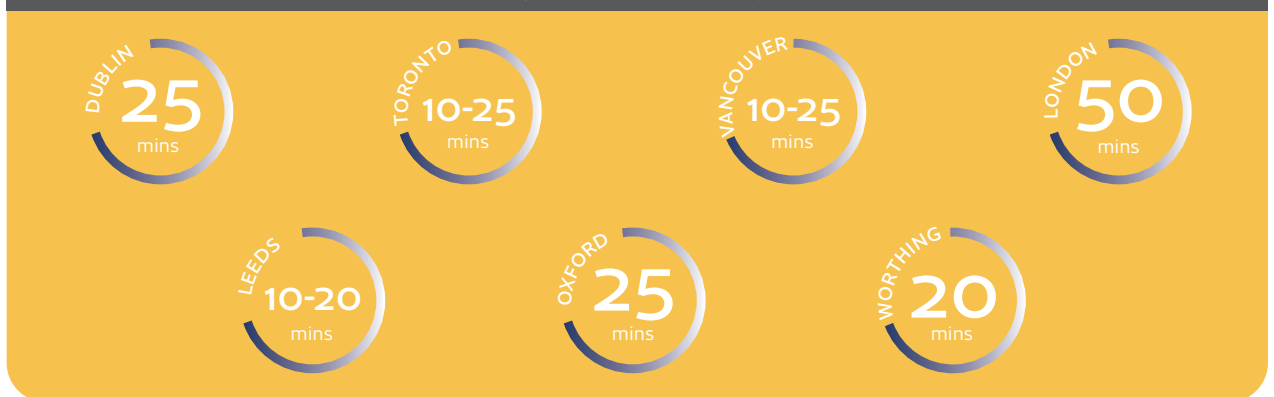

In CES Dublin we also offer 2 private CES shared houses with single, twin or double rooms, all ensuite with shared cooking and eating facilities.

CES Student Residential facilities are ideally located within easy access to all our schools