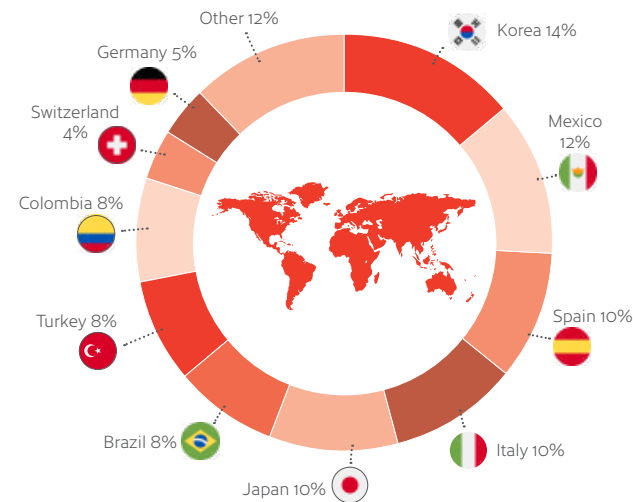

Our nationality mix

Accreditations & Memberships

LanguageCourse^{net} Book at worldwide lowest price at: <https://www.languagecourse.net/school-centre-of-english-studies-ces-london.php3>

- +1 646 503 18 10
- +44 330 124 03 17
- +34 93 220 38 75
- +33 1-78416974
- +41 225 180 700
- +49 221 162 56897
- +43 720116182
- +31 858880253
- +7 4995000466
- +46 844 68 36 76
- +47 219 30 570
- +45 898 83 996
- +39 02-94751194
- +48 223 988 072
- +81 345 895 399
- +55 213 958 08 76
- +86 19816218990