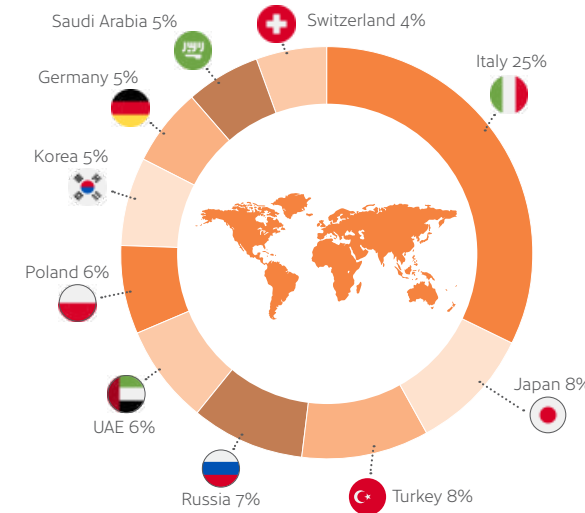

Our nationality mix

Accreditations & Memberships

LanguageCourse^{net} Book at worldwide lowest price at:
<https://www.languagecourse.net/school-centre-of-english-studies-ces-london.php3>

+1 646 503 18 10	+44 330 124 03 17	+34 93 220 38 75	+33 1-78416974	+41 225 180 700	+49 221 162 56897	+43 720116182
+31 858880253	+7 4995000466	+46 844 68 36 76	+47 219 30 570	+45 898 83 996	+39 02-94751194	+48 223 988 072
+81 345 895 399	+55 213 958 08 76	+86 19816218990