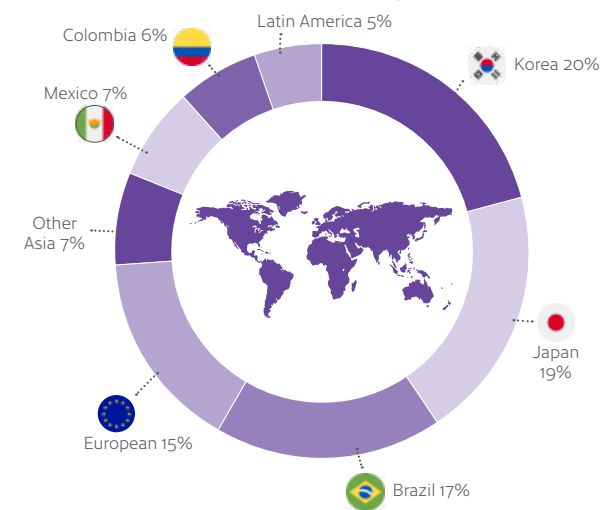

Our nationality mix

Accreditations & Memberships

LanguageCourse^{net} Book at worldwide lowest price at: <https://www.languagecourse.net/school-centre-of-english-studies-ces-london.php3>

+1 646 503 18 10	+44 330 124 03 17	+34 93 220 38 75	+33 1-78416974	+41 225 180 700	+49 221 162 56897	+43 720116182
+31 858880253	+7 4995000466	+46 844 68 36 76	+47 219 30 570	+45 898 83 996	+39 02-94751194	+48 223 988 072
+81 345 895 399	+55 213 958 08 76	+86 19816218990