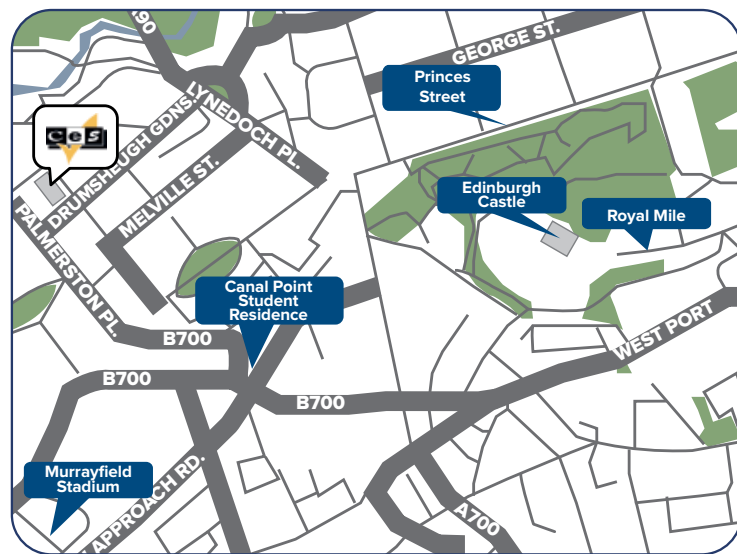

Official Celta centre
CELTA
Centres for Learning English in Scotland and Wales