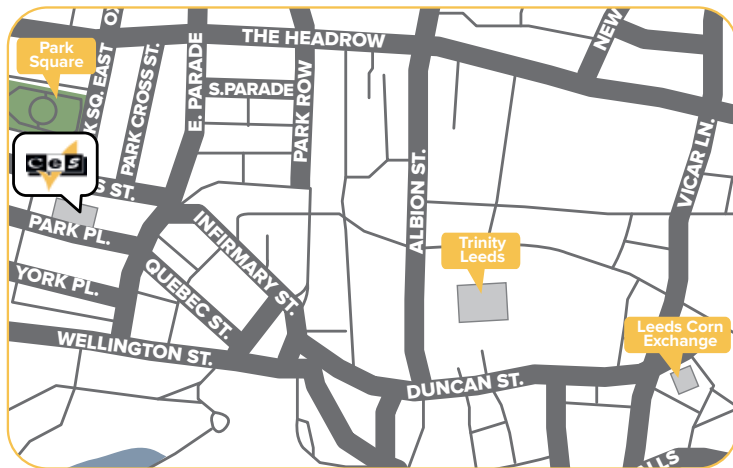

Official Celta centre
IELTS **CELTA**
Continuing Education for Teachers of English as a Foreign Language

- Dedicated and experienced staff with full qualifications.
- Average commute time of 20 minutes from homestays.
- Located in the very heart of Leeds city centre.
- 8 minutes walk from all forms of public transport.