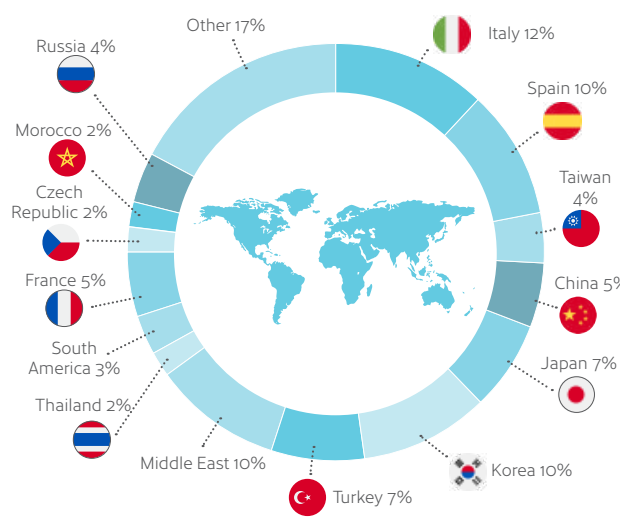

Our nationality mix

Accreditations & Memberships

Book at worldwide lowest price at:
<https://www.languagecourse.net/school-centre-of-english-studies-ces-london.php3>

+1 646 503 18 10	+44 330 124 03 17	+34 93 220 38 75	+33 1-78416974	+41 225 180 700	+49 221 162 56897	+43 720116182
+31 858880253	+7 4995000466	+46 844 68 36 76	+47 219 30 570	+45 898 83 996	+39 02-94751194	+48 223 988 072
+81 345 895 399	+55 213 958 08 76	+86 19816218990