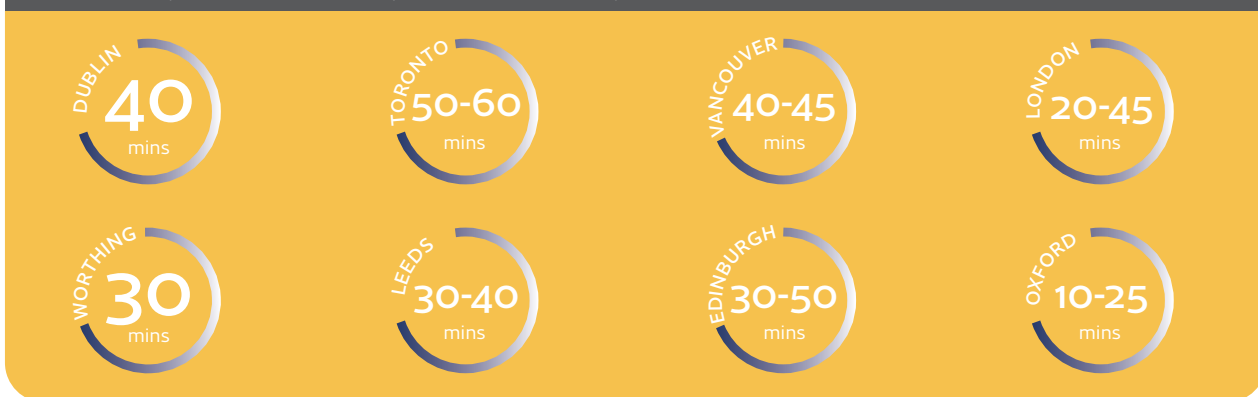

CES can also offer 'Premium Home Stay' option in Wimbledon and Oxford.

CES Homestay facilities are ideally located within easy access to all our schools

Residential Accommodation

For students aged 18+ years of age who may prefer more independence - or if you want to experience living in a furnished apartment or residence while you improve your language skills with other like-minded students - then perhaps one of our alternative accommodation options would be the best choice for you.

CES offers wonderful self-catering residential accommodation (availability dependent) in Dublin, London, Vancouver, Toronto, Leeds and Worthing. Single en-suite rooms form part of an apartment of 4/5 bedrooms with shared cooking and eating facilities. Many of the new residences also have gym and laundry facilities on-site.