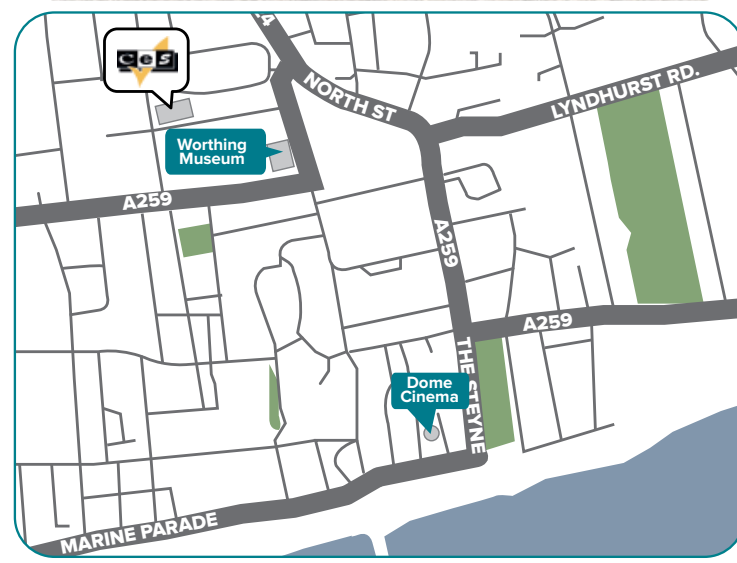

Worthing

"Experience England by the sea"

Worthing is a small town on the south coast of England. CES Worthing is located in a quiet residential area, with spacious gardens providing ample room to relax between lessons. Our dedicated social programme team are on hand to help you experience the best the south coast has to offer.

MINIMUM AGE **16**

MAXIMUM PER CLASS **14**

AVERAGE CLASS SIZE **10**

FACILITATOR CLASSROOMS **14**

AVERAGE STUDENT NUMBER **75**

Charming

A beautiful seaside town, full of traditional English charm.

Beach vibe

A thriving seafront offering plenty of opportunities to enjoy the British sun.

Friendly

Worthing is known for its warm welcome to all visitors.

Only British Council accredited school in Worthing.

Families within walking distance and close to public transport.

Worthing is a small safe and secure town.

Easy to navigate with excellent public transport.

Accreditations & Memberships