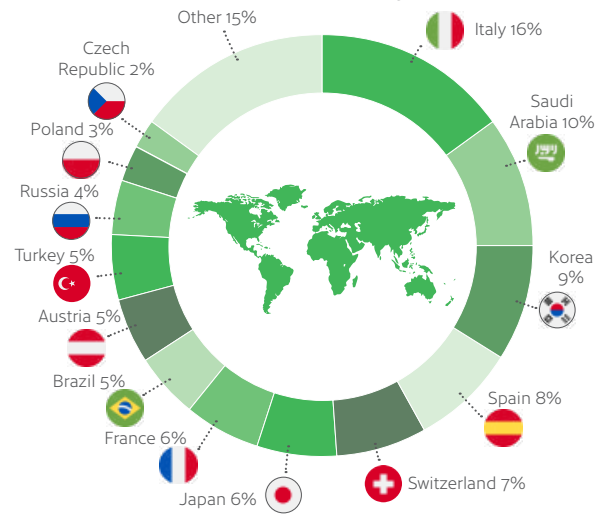

Our nationality mix

Accreditations & Memberships

ALTO Marketing English in Ireland IALC Eaquals

LanguageCourse^{net} Book at worldwide lowest price at: <https://www.languagecourse.net/school-centre-of-english-studies-ces-london.php3>

- +1 646 503 18 10
- +44 330 124 03 17
- +34 93 220 38 75
- +33 1-78416974
- +41 225 180 700
- +49 221 162 56897
- +43 720116182
- +31 858880253
- +7 4995000466
- +46 844 68 36 76
- +47 219 30 570
- +45 898 83 996
- +39 02-94751194
- +48 223 988 072
- +81 345 895 399
- +55 213 958 08 76
- +86 19816218990