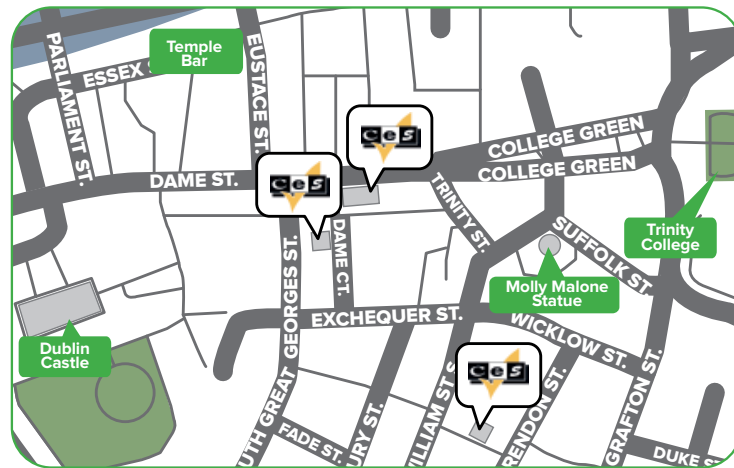

Official IELTS, Pearson, OET, Cambridge test centre & Celta centre

IELTS OET UNIVERSITY OF CAMBRIDGE CELTA ETS TOEIC