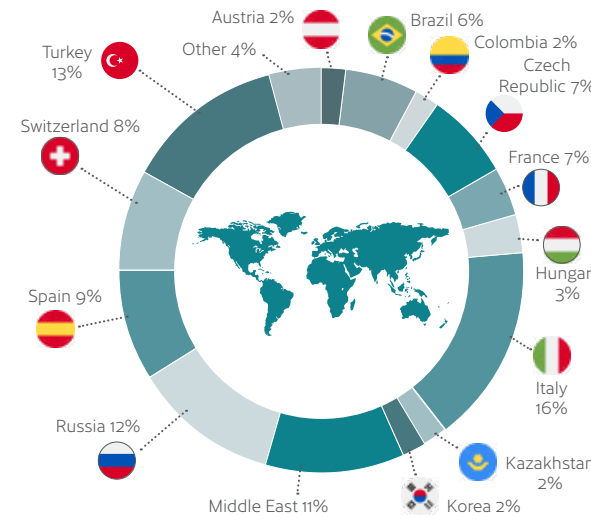

Our nationality mix

Accreditations & Memberships

LanguageCourse^{net} Book at worldwide lowest price at:
<https://www.languagecourse.net/school-centre-of-english-studies-ces-london.php3>

+1 646 503 18 10	+44 330 124 03 17	+34 93 220 38 75	+33 1-78416974	+41 225 180 700	+49 221 162 56897	+43 720116182
+31 858880253	+7 4995000466	+46 844 68 36 76	+47 219 30 570	+45 898 83 996	+39 02-94751194	+48 223 988 072
+81 345 895 399	+55 213 958 08 76	+86 19816218990