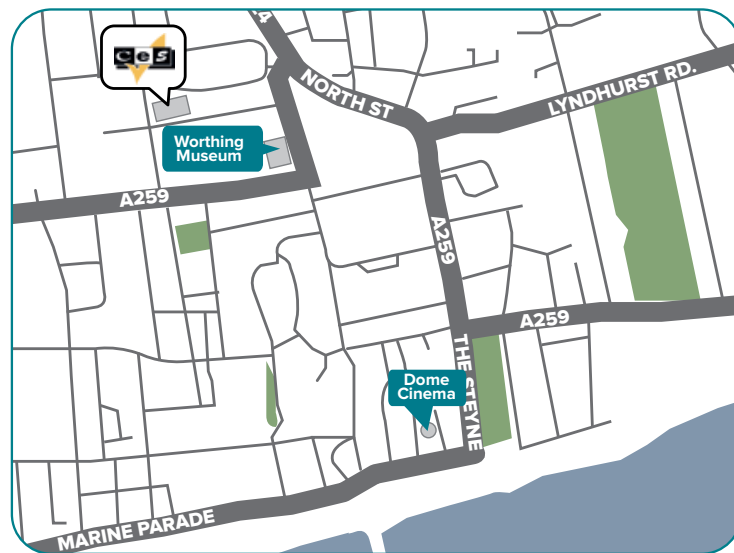

Beach vibe

A thriving seafront offering plenty of opportunities to enjoy the British sun.

Friendly

Worthing is known for its warm welcome to all visitors.

Only British Council accredited school in Worthing.

Families within walking distance and close to public transport.

Worthing is a small safe and secure town.

Easy to navigate with excellent public transport.