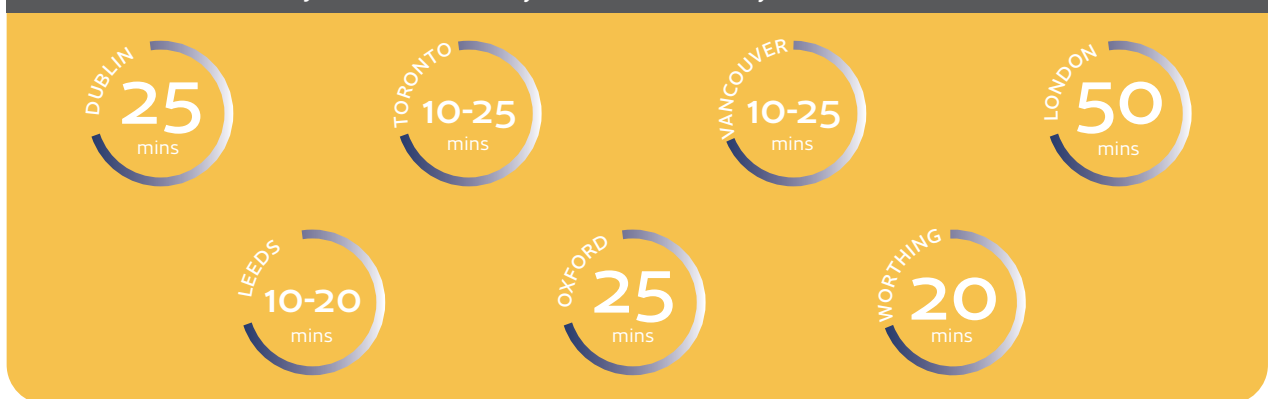

In CES Dublin we also offer 2 private CES shared houses with single, twin or double rooms, all ensuite with shared cooking and eating facilities.

CES Student Residential facilities are ideally located within easy access to all our schools