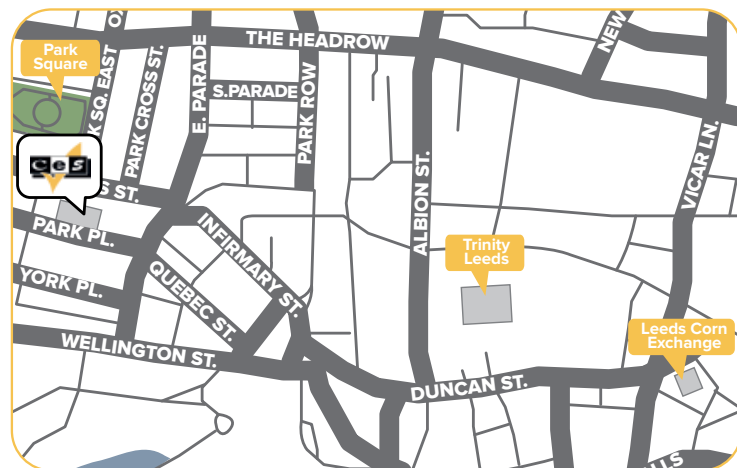

Official Celta centre
IELTS **CELTA**
Continuing Professional Development for Teachers of English

- Dedicated and experienced staff with full qualifications.
- Average commute time of 20 minutes from homestays.
- Located in the very heart of Leeds city centre.
- 8 minutes walk from all forms of public transport.