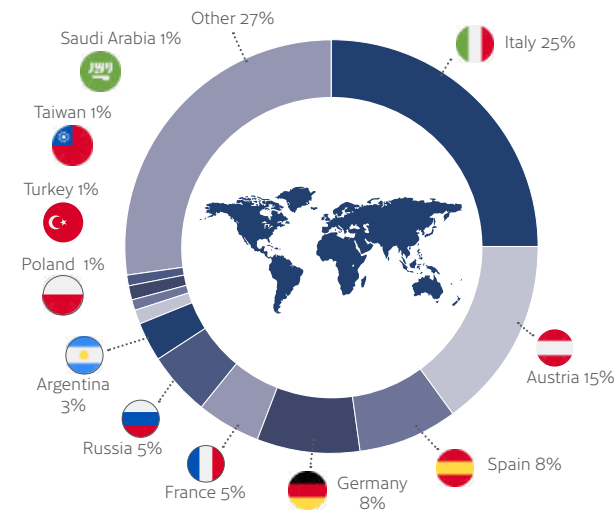

Our nationality mix

Accreditations & Memberships

LanguageCourse^{net} Book at worldwide lowest price at:
<https://www.languagecourse.net/school-centre-of-english-studies-ces-london.php3>

+1 646 503 18 10	+44 330 124 03 17	+34 93 220 38 75	+33 1-78416974	+41 225 180 700	+49 221 162 56897	+43 720116182
+31 858880253	+7 4995000466	+46 844 68 36 76	+47 219 30 570	+45 898 83 996	+39 02-94751194	+48 223 988 072
+81 345 895 399	+55 213 958 08 76	+86 19816218990