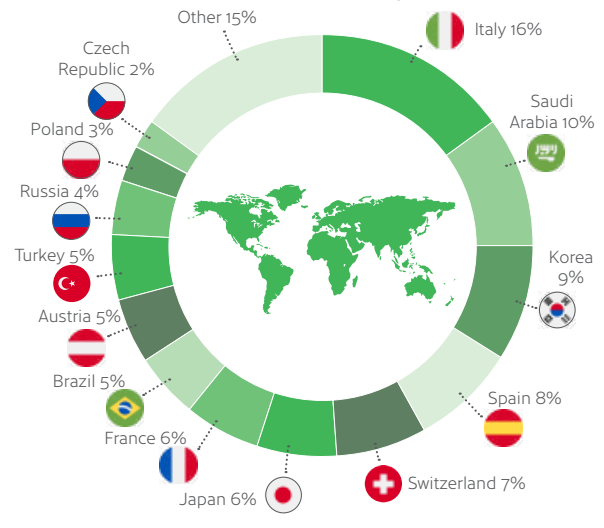

Dublin

Experience the warmth and heart of Europe's most welcoming city

Our Dublin school has the perfect locations, right in the heart of the historic city of Dublin. All the main tourist attractions, shopping areas and relaxing city parks are within 15 minutes walk from the schools.

- ### Vibrant

A city that's as intimate as a village and as friendly as an Irish pub.
- ### Social

Dublin is famous for its great pubs and friendly people. Take some time and experience some Irish hospitality.
- ### Historic

The city's streets and alleys are filled with vibrant art and historic buildings, hip cafés and traditional pubs.

Official IELTS, Pearson, OET, Cambridge test centre & Celta centre

- MINIMUM AGE **16**
- MAXIMUM PER CLASS **14**
- AVERAGE CLASS SIZE **12**
- YEAR-ROUND CLASSROOMS **34**
- IELTS EXAMS **70+** per week

- Experienced and highly qualified staff.
- Over 40 years' experience.
- 3 campuses in the heart of Dublin.
- Excellent accommodation options available.

Our nationality mix

Accreditations & Memberships

LanguageCourse^{net} Book at worldwide lowest price at: <https://www.languagecourse.net/school-centre-of-english-studies-ces-london.php3>