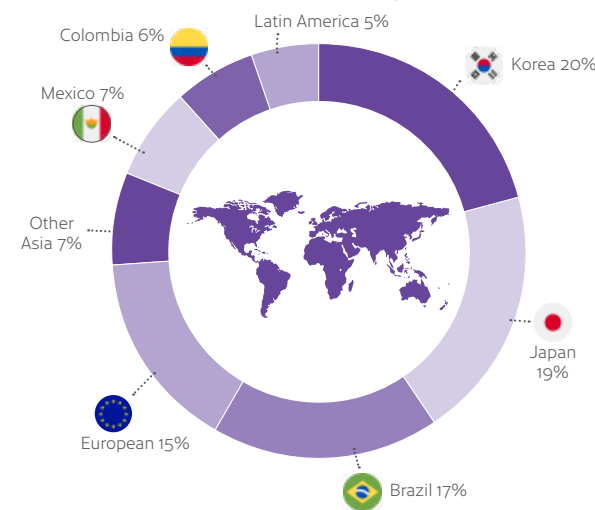

Our nationality mix

Accreditations & Memberships

LanguageCourse^{net} Book at worldwide lowest price at:
<https://www.languagecourse.net/school-centre-of-english-studies-ces-london.php3>

+1 646 503 18 10	+44 330 124 03 17	+34 93 220 38 75	+33 1-78416974	+41 225 180 700	+49 221 162 56897	+43 720116182
+31 858880253	+7 4995000466	+46 844 68 36 76	+47 219 30 570	+45 898 83 996	+39 02-94751194	+48 223 988 072
+81 345 895 399	+55 213 958 08 76	+86 19816218990