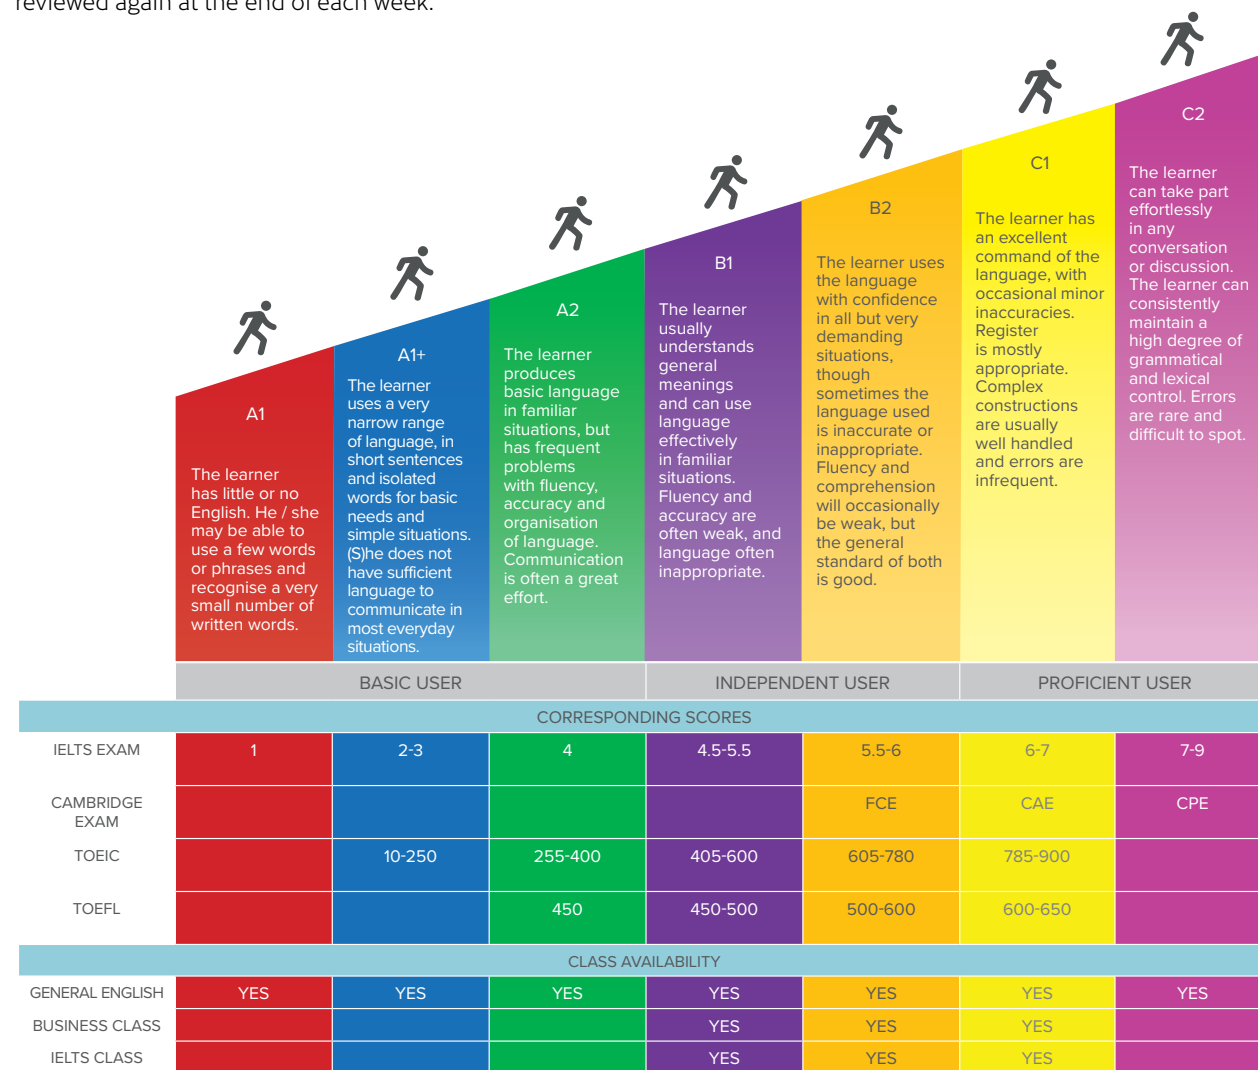

Level Descriptors

CES offers tuition for students who wish to make the maximum amount of progress to develop their English language skills that may be required for further study or future career opportunities. CES provides various language courses suitable to all English language levels. Our professional Academic Team are available to help and advise you on your language course choices.

Every week your teachers make a plan based on the learning needs of the students.

The course book and our Curriculum Framework, which is matched to the CEFR (Common European Framework of References for Languages) is the basis for much of the curriculum, with supplementary material taken from resource books and authentic materials.

Learning objectives for the week are set and shared with students on Monday morning. These objectives are reviewed again at the end of each week.

You will also have regular revision and testing to help you review your learning and measure your progress. In addition, you will have regular online tutorials with your teacher where you can discuss your individual progress and needs in more detail.

ALL OUR LANGUAGE COURSES INCLUDE

- Placement test
- Access to CES Online Platform
- Welcome Orientation tour on the first Monday of your course
- Access to the Adult Social programme
- Access to the Self-Access Centre
- Full use of school facilities

* CES Vancouver does not offer online tutorials.

Course Information

COURSE	LOCATIONS			HOURS PER WEEK			MINUTES PER LESSON			SCHEDULE			
	★ = most popular	IRL	UK	CAN	IRL	UK	CAN	IRL	UK	CAN	IRELAND	UK	CANADA
Standard General English	✓	✓	✓	18.33	15	15	55	45	45	09:00 - 13:00, Mon - Fri	09:30 - 13:00, Mon - Fri	09:00 - 12:15, Mon - Fri	
★ Intensive General English	✓	✓	✓	23.83	22	18.75	55	45	45	09:00 - 13:00, Mon - Fri, 14:00 - 16:00, Tues to Thurs	09:30 - 13:00, Mon - Fri, 14:00 - 16:30 Tues to Thurs	09:00 - 14:00, Mon - Thurs, 09:00 - 12:15 Fridays	
Super Intensive General English	X	X	✓				22.5		45			09:00 - 15:15, Mon - Thurs, 09:00 - 12:15 Fridays	
Combination Course	✓	✓	✓	23.33	23.33	19	55	45	45	09:00 - 13:00 Mon - Fri Group Lessons, 14:00 - 16:30 Two Afternoons One-to-One			
One-To-One Lessons *	✓	✓	✓	Min 2	Min 2	Min 2	60	60	60				
★ Standard IELTS Preparation	✓	X	✓	18.33			15	55	45	09:00 - 13:00, Mon - Fri		09:00 - 12:15, Mon - Fri	
Intensive IELTS Preparation	✓	✓	✓	23.83	22	18.75	55	45	45	09:00 - 13:00, Mon - Fri, 14:00 - 16:00, Tues to Thurs	09:30 - 13:00, Mon - Fri, 14:00 - 16:30 Tues to Thurs	09:00 - 14:00, Mon - Thurs, 09:00 - 12:15 Fridays	
Cambridge Preparation	✓	✓	✓	23.83	23.33	18.75	55	45	45	9:00 - 13:00, Mon to Fri (GE), 14:00 - 16:00, Tues to Thurs (Cambridge)	09:30 - 13:00, Mon to Fri (GE), 14:00 - 16:30 two afternoons One to One Cambridge Prep	09:00 - 12:15, Mon - Fri (GE), 13:00 - 15:15, Mon - Thurs (One-to-One Cambridge Prep)	
★ University Pathway Program	✓	✓	✓	23.83	22	22.5	55	45	45	09:00 - 13:00, Mon - Fri, 14:00 - 16:00, Tues to Thurs	09:30 - 13:00, Mon - Fri, 14:00 - 16:30 Tues to Thurs	09:00 - 15:15, Mon - Thurs, 09:00 - 12:15 Fridays	
★ Overseas Teacher Training **	✓	✓	X	18.33	15		55	45		09:00 - 13:00, Mon - Fri	09:30 - 13:00, Mon - Fri		
CELTA ***	✓	✓	X	35	35		90	90		09:00 - 17:00, Mon - Fri	09:30 - 17:00, Mon - Fri		
General English with Business	✓	✓	✓	23.83	22	18.75	55	45	45	09:00 - 13:00 Mon - Fri General English, 14:00 - 16:00 Tues - Thurs - Business English	09:30 - 13:00 Mon - Fri General English, 14:00 - 16:30 Tues - Thurs Business English	09:00 - 12:15 Mon - Fri General English, 13:00 - 14:00 Mon - Thurs Business English	
Digital Marketing ****	X	X	✓				22.5		45			09:00 - 15:15, Mon - Thurs, 09:00 - 12:15 Fridays	
30+ ****	X	X	✓			15			45			09:00 - 12:15, Mon - Fri	
50+ *****	X	✓	X		15				45		09:30 - 13:00, Mon - Fri		

* Min 2 hours / session ** UK: London, Edinburgh, Leeds, Worthing; Canada: Groups Only
*** Online Part time: Independent work approx 20 hrs p/w, must attend teaching practice every week
**** Toronto only ***** Afternoon cultural visits and 1 full day tour included

LanguageCourse.net Book at worldwide lowest price at: <https://www.languagecourse.net/school-centre-of-english-studies-ces-london.php3>

- +1 646 503 18 10
- +44 330 124 03 17
- +34 93 220 38 75
- +33 1-78416974
- +41 225 180 700
- +49 221 162 56897
- +43 720116182
- +31 858880253
- +7 4995000466
- +46 844 68 36 76
- +47 219 30 570
- +45 898 83 996
- +39 02-94751194
- +48 223 988 072
- +81 345 895 399
- +55 213 958 08 76
- +86 19816218990