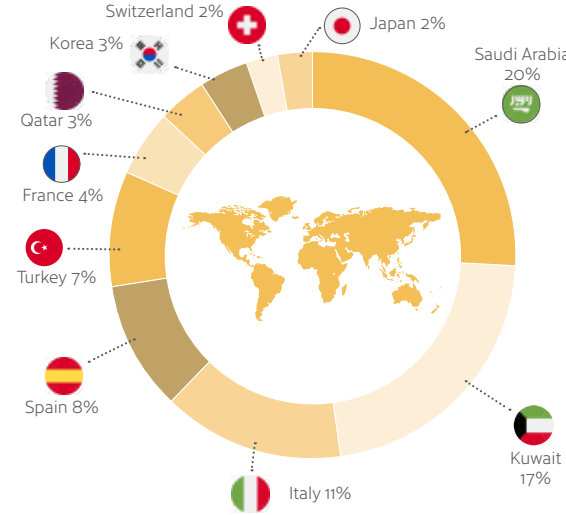

Our nationality mix

Accreditations & Memberships
ALTO **BRITISH COUNCIL** **IALC** **ENGLISHUK**

LanguageCourse^{net} Book at worldwide lowest price at:
<https://www.languagecourse.net/school-centre-of-english-studies-ces-london.php3>

- +1 646 503 18 10
- +44 330 124 03 17
- +34 93 220 38 75
- +33 1-78416974
- +41 225 180 700
- +49 221 162 56897
- +43 720116182
- +31 858880253
- +7 4995000466
- +46 844 68 36 76
- +47 219 30 570
- +45 898 83 996
- +39 02-94751194
- +81 345 895 399
- +55 213 958 08 76
- +86 19816218990
- +48 223 988 072