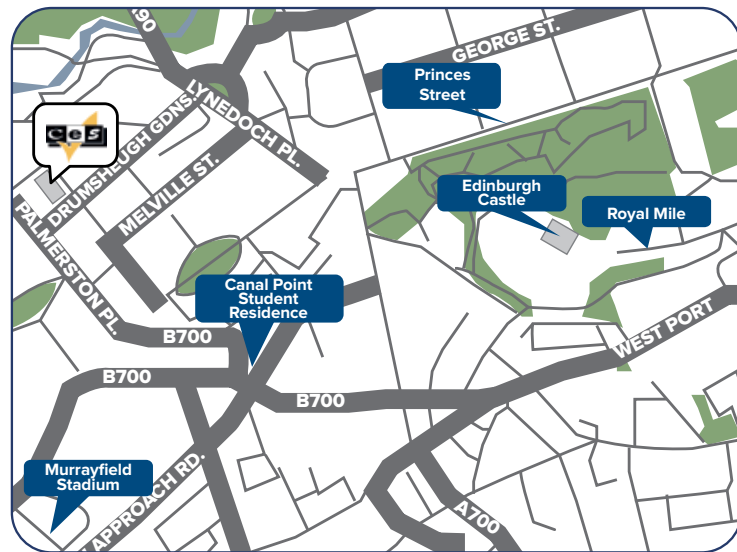

Official Celta centre
CELTA
Continuing to 'Teaching English to Speakers of Other Languages'