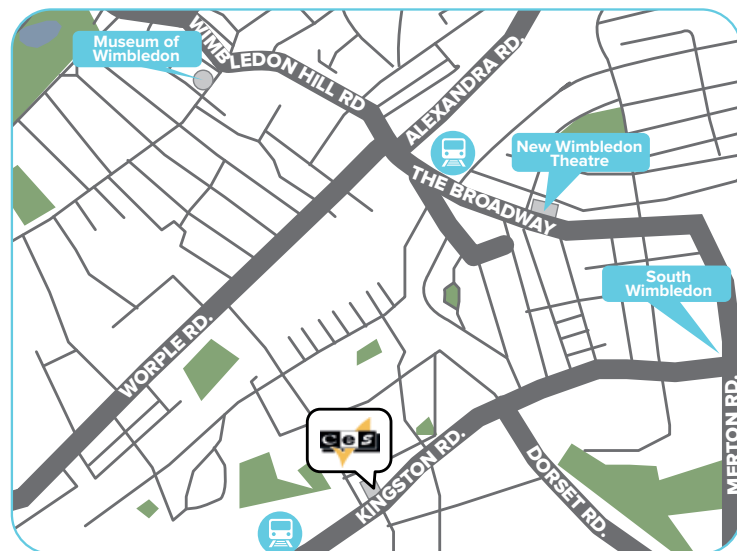

Accessible

Located in the heart of the historic district – just 200 meters from Waterfront Station, the centre point for public transportation.

Diverse

Outdoor markets, festivals, sports events, shows, shopping and dining – everything you could ask for!

- Small school with an experienced and dedicated team
- Families within walking distance and close to public transport
- Located in the fashionable suburb of Wimbledon
- 10 minutes walk from the train / tube system