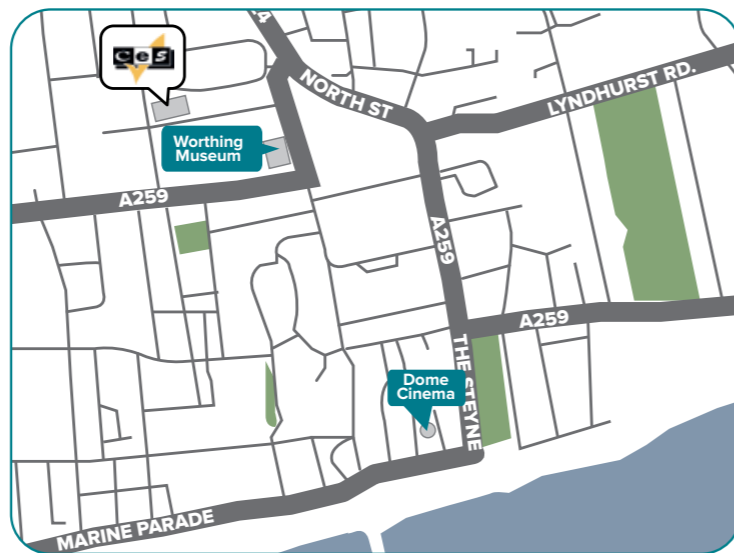

Friendly

Worthing is known for its warm welcome to all visitors.

- Only British Council accredited school in Worthing.
- Families within walking distance and close to public transport.
- Worthing is a small safe and secure town.
- Easy to navigate with excellent public transport.