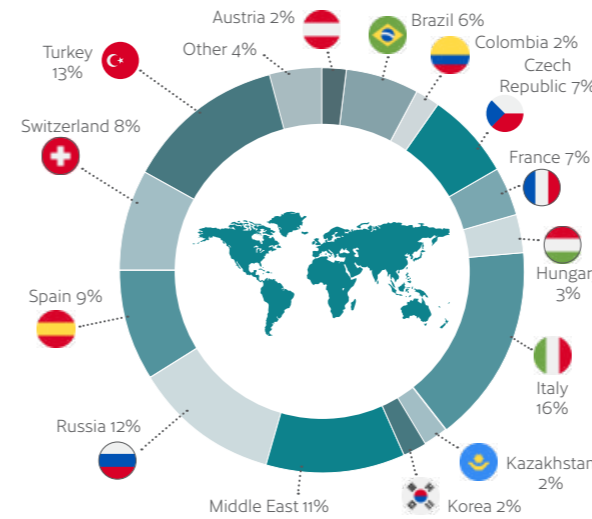

Our nationality mix

Accreditations & Memberships

LanguageCourse^{net} Book at worldwide lowest price at: <https://www.languagecourse.net/school-centre-of-english-studies-ces-london.php3>

- +1 646 503 18 10
- +31 858880253
- +44 330 124 03 17
- +7 4995000466
- +34 93 220 38 75
- +46 844 68 36 76
- +33 1-78416974
- +47 219 30 570
- +55 213 958 08 76
- +41 225 180 700
- +45 898 83 996
- +86 19816218990
- +49 221 162 56897
- +39 02-94751194
- +43 720116182
- +48 223 988 072