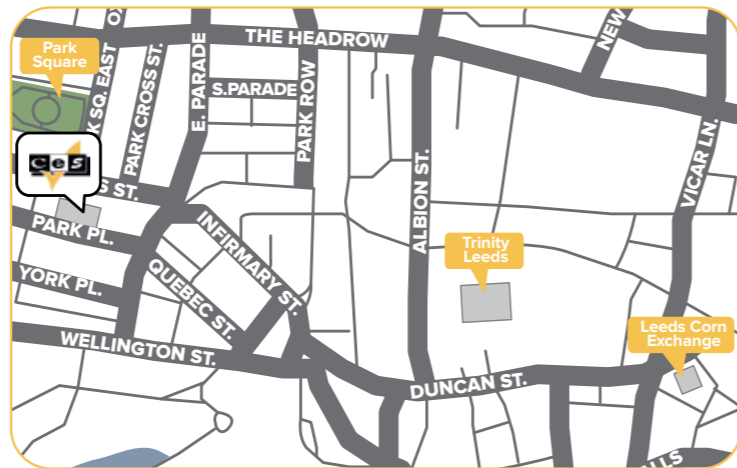

Official Celta centre
IELTS **CELTA**
Continuing Professional Development for Teachers of English

- Dedicated and experienced staff with full qualifications.
- Average commute time of 20 minutes from homestays.
- Located in the very heart of Leeds city centre.
- 8 minutes walk from all forms of public transport.