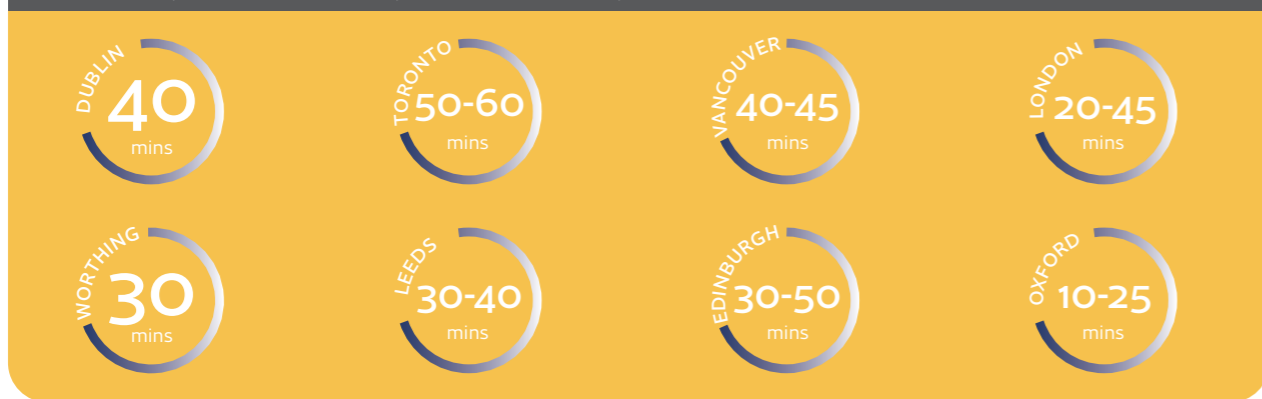

CES can also offer 'Premium Home Stay' option in Wimbledon and Oxford.

CES Homestay facilities are ideally located within easy access to all our schools

Residential Accommodation

For students aged 18+ years of age who may prefer more independence - or if you want to experience living in a furnished apartment or residence while you improve your language skills with other like-minded students - then perhaps one of our alternative accommodation options would be the best choice for you.

CES offers wonderful self-catering residential accommodation (availability dependent) in Dublin, London, Vancouver, Toronto, Leeds and Worthing. Single en-suite rooms form part of an apartment of 4/5 bedrooms with shared cooking and eating facilities. Many of the new residences also have gym and laundry facilities on-site.