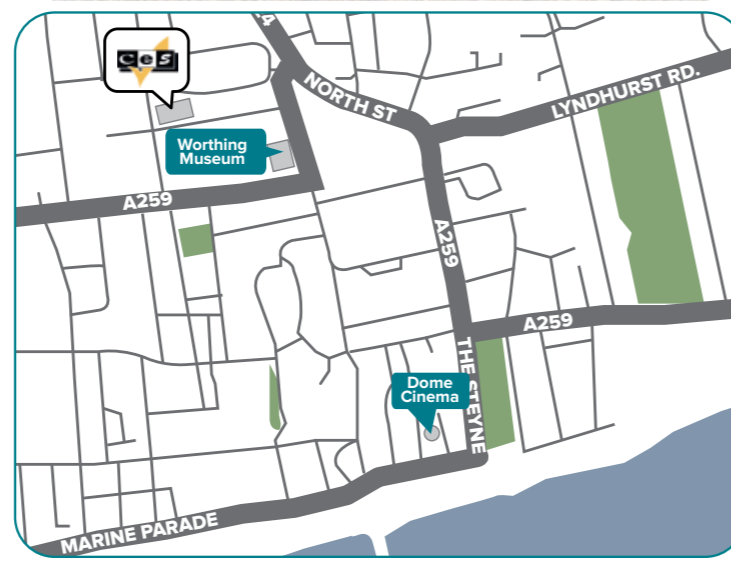

- Only British Council accredited school in Worthing.
- Families within walking distance and close to public transport.
- Worthing is a small safe and secure town.
- Easy to navigate with excellent public transport.