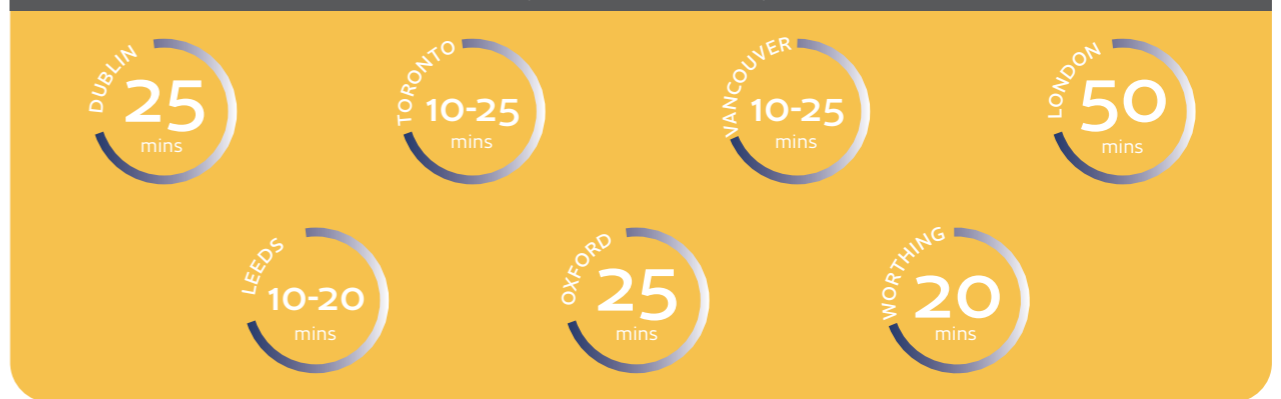

In CES Dublin we also offer 2 private CES shared houses with single, twin or double rooms, all ensuite with shared cooking and eating facilities.

CES Student Residential facilities are ideally located within easy access to all our schools