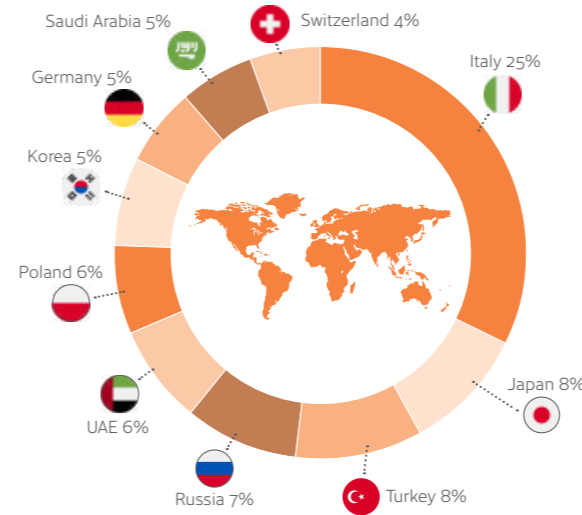

Our nationality mix

Accreditations & Memberships

LanguageCourse^{net} Book at worldwide lowest price at:
<https://www.languagecourse.net/school-centre-of-english-studies-ces-london.php3>

+1 646 503 18 10	+44 330 124 03 17	+34 93 220 38 75	+33 1-78416974	+41 225 180 700	+49 221 162 56897	+43 720116182
+31 858880253	+7 4995000466	+46 844 68 36 76	+47 219 30 570	+45 898 83 996	+39 02-94751194	+48 223 988 072
+81 345 895 399	+55 213 958 08 76	+86 19816218990