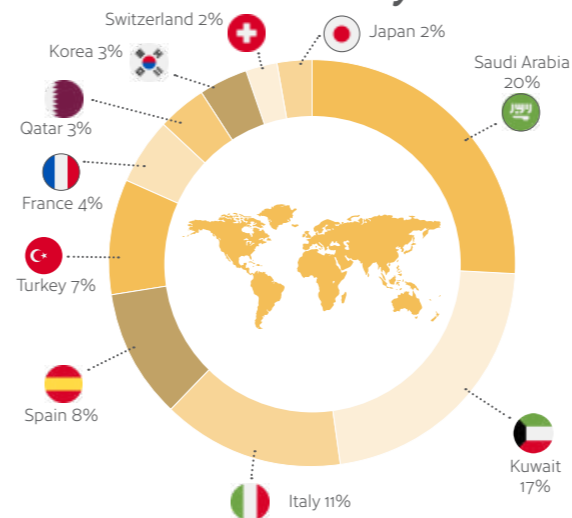

Our nationality mix

Accreditations & Memberships

LanguageCourse^{net} Book at worldwide lowest price at:
<https://www.languagecourse.net/school-centre-of-english-studies-ces-london.php3>

- +1 646 503 18 10
- +31 858880253
- +44 330 124 03 17
- +7 4995000466
- +34 93 220 38 75
- +46 844 68 36 76
- +81 345 895 399
- +33 1-78416974
- +47 219 30 570
- +55 213 958 08 76
- +41 225 180 700
- +45 898 83 996
- +86 19816218990
- +49 221 162 56897
- +39 02-94751194
- +43 720116182
- +48 223 988 072