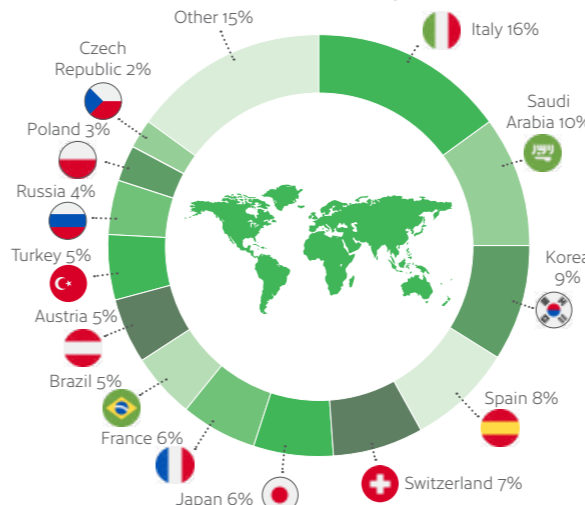

Our nationality mix

Accreditations & Memberships

LanguageCourse^{net} Book at worldwide lowest price at:
<https://www.languagecourse.net/school-centre-of-english-studies-ces-london.php3>

- +1 646 503 18 10
- +44 330 124 03 17
- +34 93 220 38 75
- +33 1-78416974
- +41 225 180 700
- +49 221 162 56897
- +43 720116182
- +31 858880253
- +7 4995000466
- +46 844 68 36 76
- +47 219 30 570
- +45 898 83 996
- +39 02-94751194
- +81 345 895 399
- +55 213 958 08 76
- +86 19816218990
- +48 223 988 072