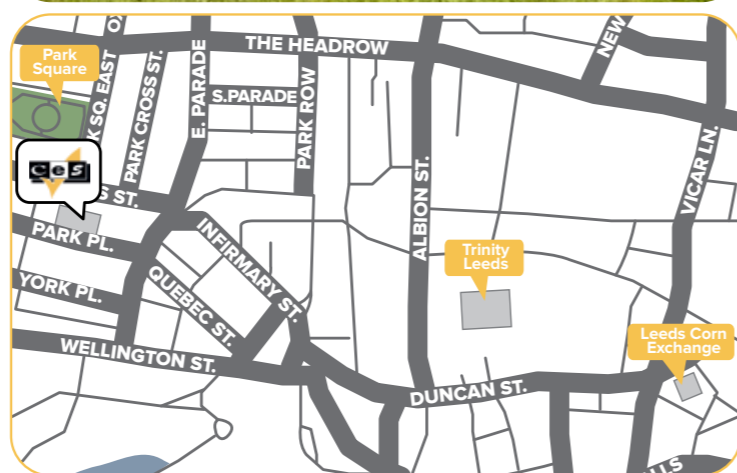

Official Celta centre
IELTS **CELTA**
Continuing Professional Development for Teachers of English as a Foreign Language

- Dedicated and experienced staff with full qualifications.
- Average commute time of 20 minutes from homestays.
- Located in the very heart of Leeds city centre.
- 8 minutes walk from all forms of public transport.