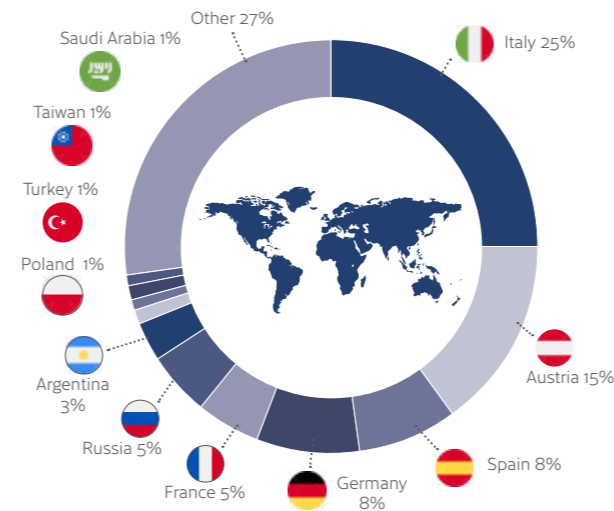

Our nationality mix

Accreditations & Memberships

LanguageCourse.net Book at worldwide lowest price at:
<https://www.languagecourse.net/school-centre-of-english-studies-ces-london.php3>

+1 646 503 18 10	+44 330 124 03 17	+34 93 220 38 75	+33 1-78416974	+41 225 180 700	+49 221 162 56897	+43 720116182
+31 858880253	+7 4995000466	+46 844 68 36 76	+47 219 30 570	+45 898 83 996	+39 02-94751194	+48 223 988 072
+81 345 895 399	+55 213 958 08 76	+86 19816218990