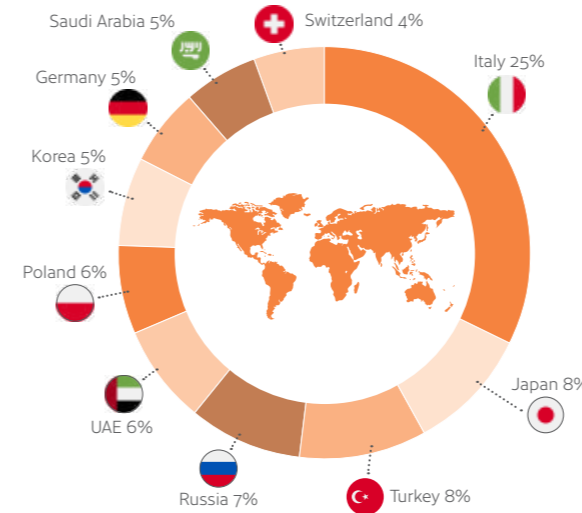

Our nationality mix

Accreditations & Memberships

LanguageCourse^{net} Book at worldwide lowest price at:
<https://www.languagecourse.net/school-centre-of-english-studies-ces-london.php3>

+1 646 503 18 10	+44 330 124 03 17	+34 93 220 38 75	+33 1-78416974	+41 225 180 700	+49 221 162 56897	+43 720116182
+31 858880253	+7 4995000466	+46 844 68 36 76	+47 219 30 570	+45 898 83 996	+39 02-94751194	+48 223 988 072
+81 345 895 399	+55 213 958 08 76	+86 19816218990