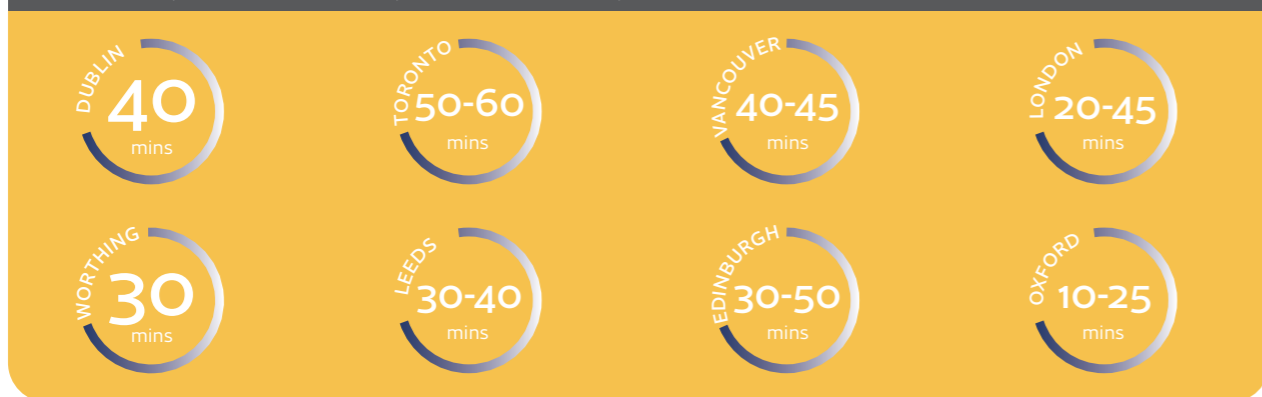

CES can also offer 'Premium Home Stay' option in Wimbledon and Oxford.

CES Homestay facilities are ideally located within easy access to all our schools

Residential Accommodation

For students aged 18+ years of age who may prefer more independence - or if you want to experience living in a furnished apartment or residence while you improve your language skills with other like-minded students - then perhaps one of our alternative accommodation options would be the best choice for you.

CES offers wonderful self-catering residential accommodation (availability dependent) in Dublin, London, Vancouver, Toronto, Leeds and Worthing. Single en-suite rooms form part of an apartment of 4/5 bedrooms with shared cooking and eating facilities. Many of the new residences also have gym and laundry facilities on-site.