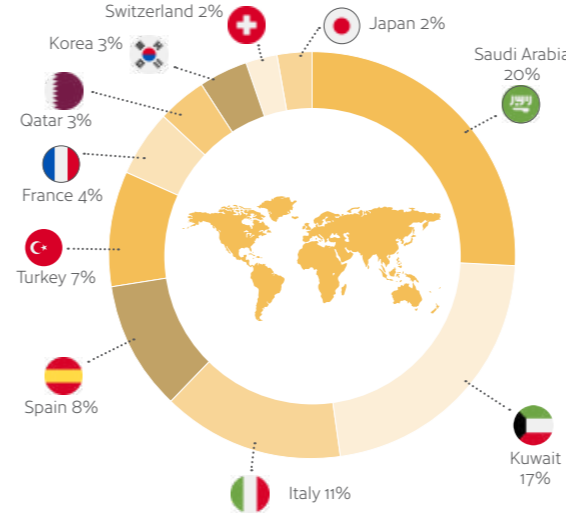

Our nationality mix

Accreditations & Memberships

LanguageCourse^{net} Book at worldwide lowest price at:
<https://www.languagecourse.net/school-centre-of-english-studies-ces-london.php3>

+1 646 503 18 10	+44 330 124 03 17	+34 93 220 38 75	+33 1-78416974	+41 225 180 700	+49 221 162 56897	+43 720116182
+31 858880253	+7 4995000466	+46 844 68 36 76	+47 219 30 570	+45 898 83 996	+39 02-94751194	+48 223 988 072
+81 345 895 399	+55 213 958 08 76	+86 19816218990