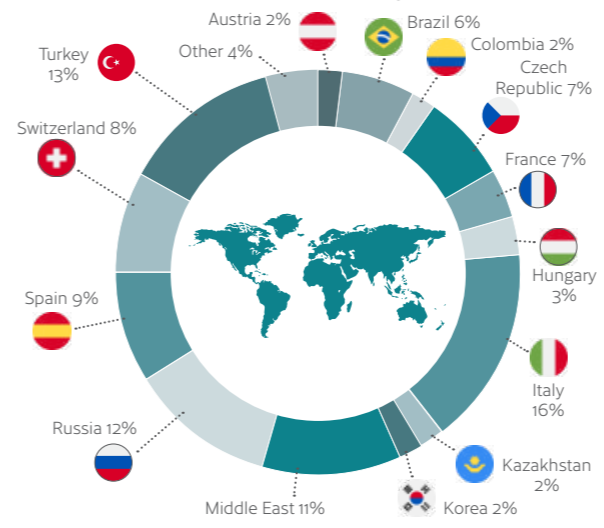

Our nationality mix

Accreditations & Memberships

LanguageCourse^{net} Book at worldwide lowest price at:
<https://www.languagecourse.net/school-centre-of-english-studies-ces-london.php3>

+1 646 503 18 10	+44 330 124 03 17	+34 93 220 38 75	+33 1-78416974	+41 225 180 700	+49 221 162 56897	+43 720116182
+31 858880253	+7 4995000466	+46 844 68 36 76	+47 219 30 570	+45 898 83 996	+39 02-94751194	+48 223 988 072
+81 345 895 399	+55 213 958 08 76	+86 19816218990