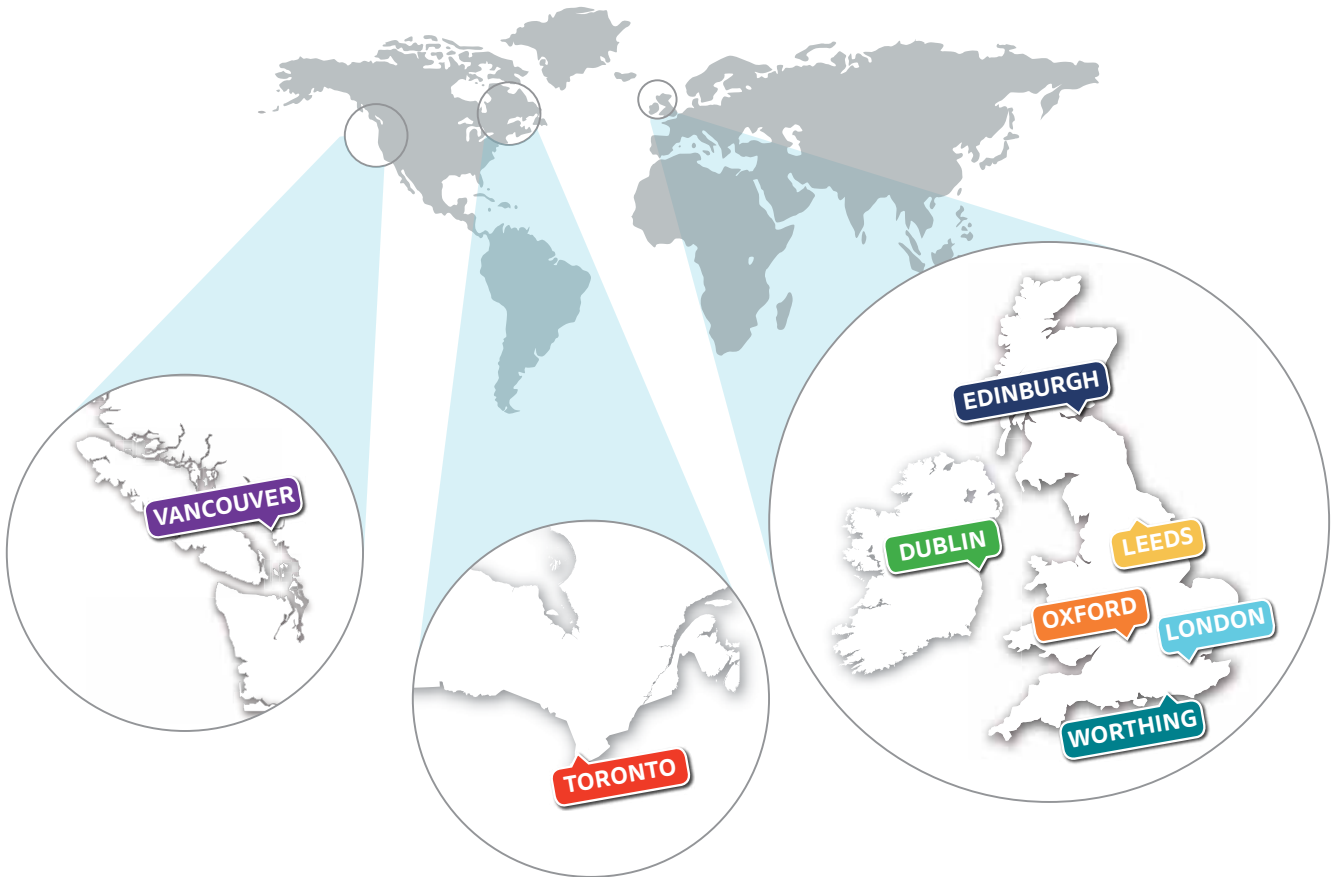

www.ces-schools.com

www.ieltstoronto.com

www.ieltsdublin.com

www.ieltsleeds.com

DUBLIN	TORONTO	VANCOUVER	LONDON	EDINBURGH	OXFORD	LEEDS	WORTHING
31 Dame Street, Dublin 2, Ireland	112 Elizabeth Street, Toronto, ON M5G 1P5, Canada	322 Water Street, Mezzanine Vancouver, BC V6B 1B6 Canada	Nelson House, 271 Kingston Road, Wimbledon, SW19 3NW England	54 Manor Place, Edinburgh, EH3 7EH Scotland	67 High Street, Wheatley, Oxfordshire, OX33 1XT England	9 Park Place, Leeds, LS1 2RU England	12 Stoke Abbott Road, Worthing, West Sussex, BN11 1HE England
+353 (0)1 671 4233 info@ces-schools.com	+1 416 968 1405 toronto@ces-schools.com	+1 877 337 5377 vancouver@ces-schools.com	+44(0)20 8543 5150 london@ces-schools.com	+44(0)131 226 5004 edinburgh@ces-schools.com	+44(0)1865 874786 oxford@ces-schools.com	+44 (0)113 2427171 leeds@ces-schools.com	+44 (0)1903 231330 worthing@ces-schools.com