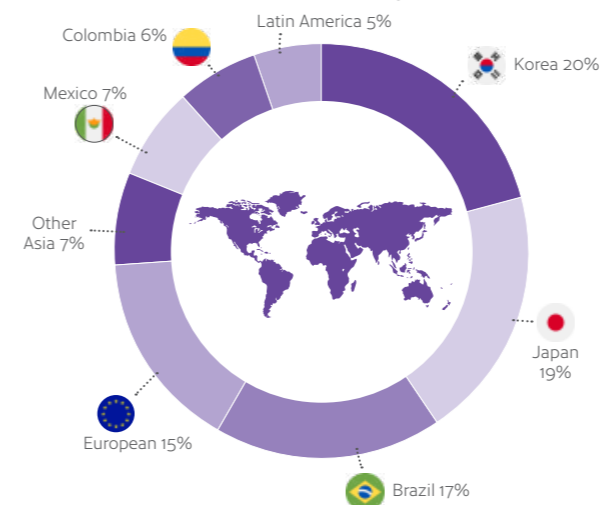

Our nationality mix

Accreditations & Memberships
ALTO **IALC**

LanguageCourse^{net} Book at worldwide lowest price at:
<https://www.languagecourse.net/school-centre-of-english-studies-ces-london.php3>

- +1 646 503 18 10
- +33 1-78416974
- +41 225 180 700
- +49 221 162 56897
- +43 720116182
- +31 858880253
- +7 4995000466
- +46 844 68 36 76
- +47 219 30 570
- +45 898 83 996
- +39 02-94751194
- +81 345 895 399
- +55 213 958 08 76
- +86 19816218990