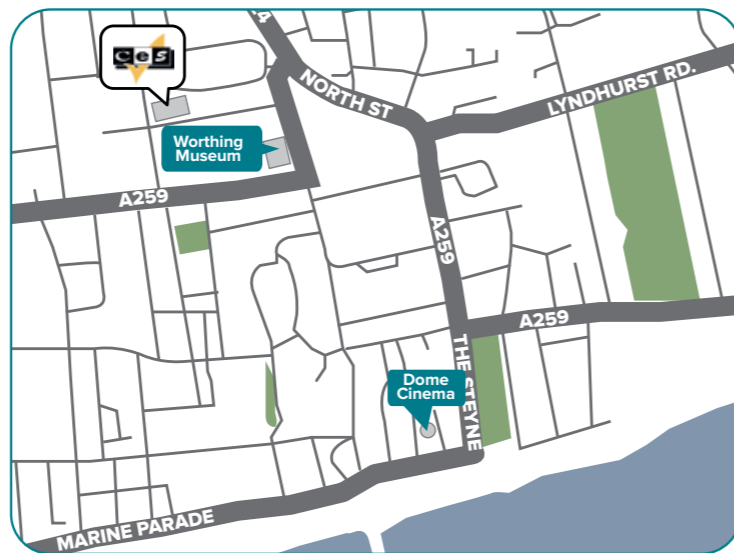

Only British Council accredited school in Worthing.

Families within walking distance and close to public transport.

Worthing is a small safe and secure town.

Easy to navigate with excellent public transport.