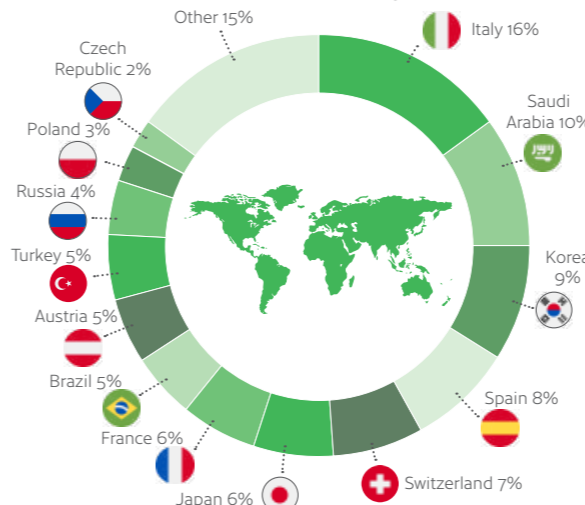

Our nationality mix

Accreditations & Memberships

ALTO Marketing English in Ireland IALC Eqaquals

LanguageCourse^{net} Book at worldwide lowest price at: <https://www.languagecourse.net/school-centre-of-english-studies-ces-london.php3>

- +1 646 503 18 10
- +44 330 124 03 17
- +34 93 220 38 75
- +33 1-78416974
- +41 225 180 700
- +49 221 162 56897
- +43 720116182
- +31 858880253
- +7 4995000466
- +46 844 68 36 76
- +47 219 30 570
- +45 898 83 996
- +39 02-94751194
- +48 223 988 072
- +81 345 895 399
- +55 213 958 08 76
- +86 19816218990