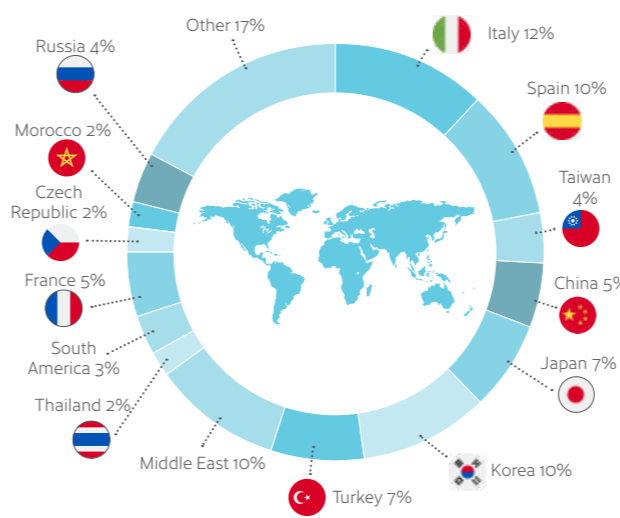

Our nationality mix

Accreditations & Memberships

LanguageCourse^{net} Book at worldwide lowest price at:
<https://www.languagecourse.net/school-centre-of-english-studies-ces-london.php3>

+1 646 503 18 10	+44 330 124 03 17	+34 93 220 38 75	+33 1-78416974	+41 225 180 700	+49 221 162 56897	+43 720116182
+31 858880253	+7 4995000466	+46 844 68 36 76	+47 219 30 570	+45 898 83 996	+39 02-94751194	+48 223 988 072
+81 345 895 399	+55 213 958 08 76	+86 19816218990