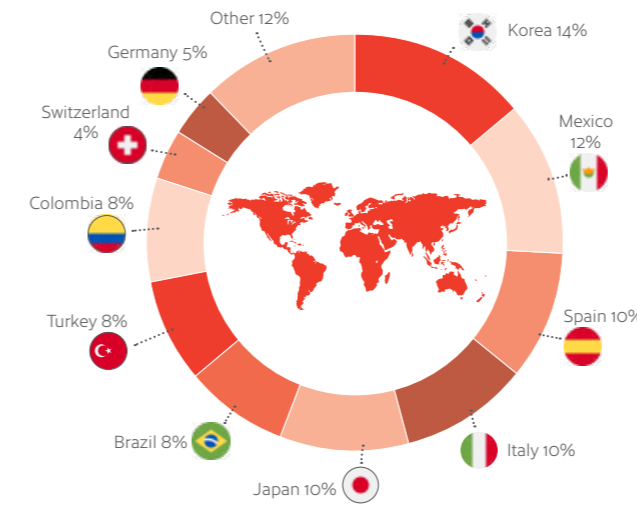

Our nationality mix

Accreditations & Memberships

LanguageCourse^{net} Book at worldwide lowest price at: <https://www.languagecourse.net/school-centre-of-english-studies-ces-london.php3>

- +1 646 503 18 10
- +44 330 124 03 17
- +34 93 220 38 75
- +33 1-78416974
- +41 225 180 700
- +49 221 162 56897
- +43 720116182
- +31 858880253
- +7 4995000466
- +46 844 68 36 76
- +47 219 30 570
- +45 898 83 996
- +39 02-94751194
- +48 223 988 072
- +81 345 895 399
- +55 213 958 08 76
- +86 19816218990