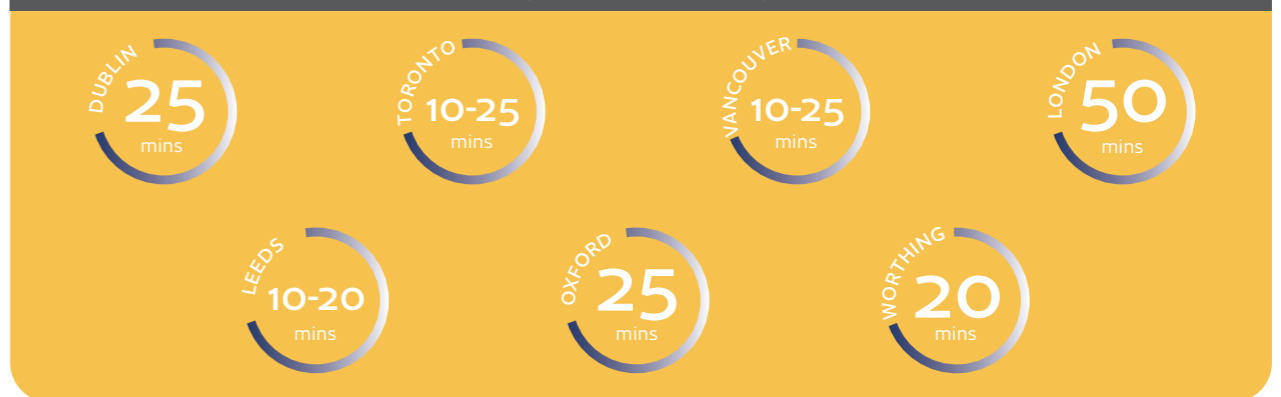

In CES Dublin we also offer 2 private CES shared houses with single, twin or double rooms, all ensuite with shared cooking and eating facilities.

CES Student Residential facilities are ideally located within easy access to all our schools