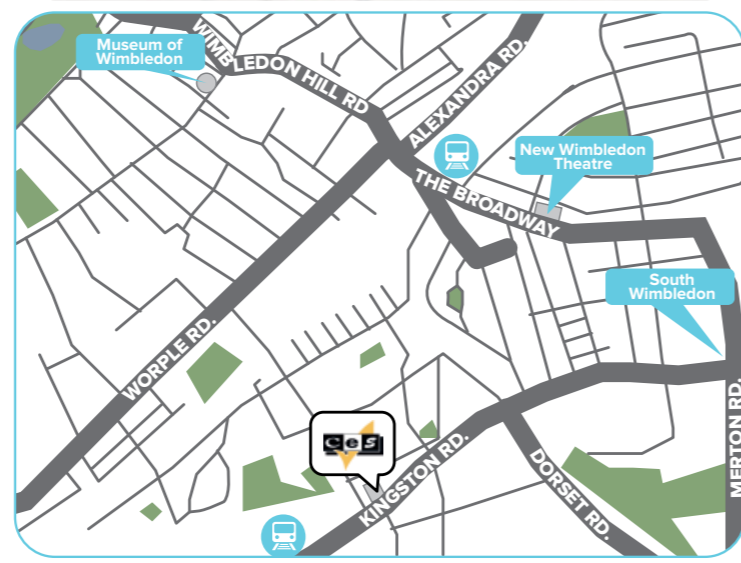

MINIMUM AGE

16

MAXIMUM PER CLASS

14

AVERAGE CLASS SIZE

12

YEAR-ROUND CLASSROOMS

11

DISTANCE TO LONDON

25
mins

Small school with an experienced and dedicated team

Families within walking distance and close to public transport

Located in the fashionable suburb of Wimbledon

10 minutes walk from the train / tube system