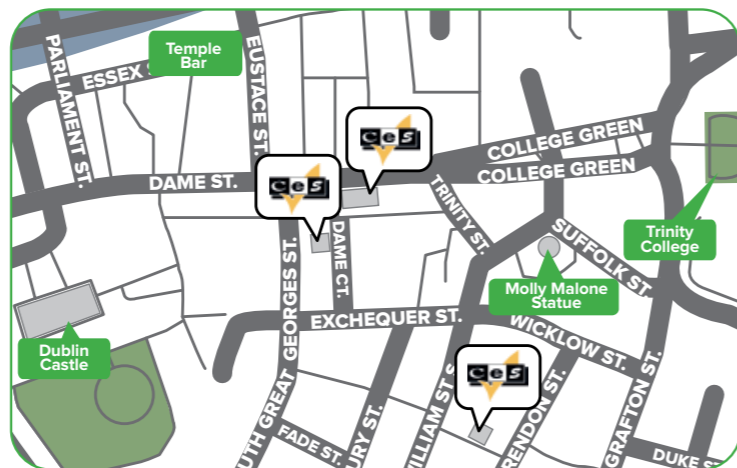

Official IELTS, Pearson, OET, Cambridge test centre & Celta centre

IELTS OET UNIVERSITY OF CAMBRIDGE CELTA ETS TOEIC