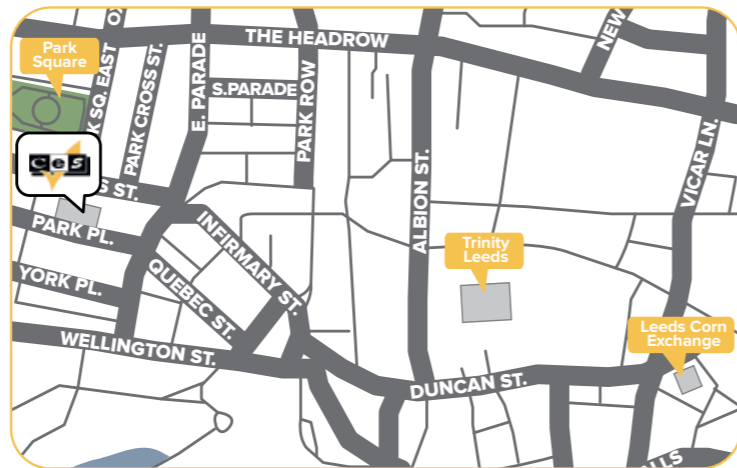

Lively

Leeds can easily claim to be the metropolitan capital of Yorkshire – a bustling commercial and university city with always something to do anytime of the day, any day of the week.

Official Celta centre
IELTS **CELTA**
Continuing Professional Development for Teachers of English

Dedicated and experienced staff with full qualifications.

Average commute time of 20 minutes from homestays.

Located in the very heart of Leeds city centre.

8 minutes walk from all forms of public transport.