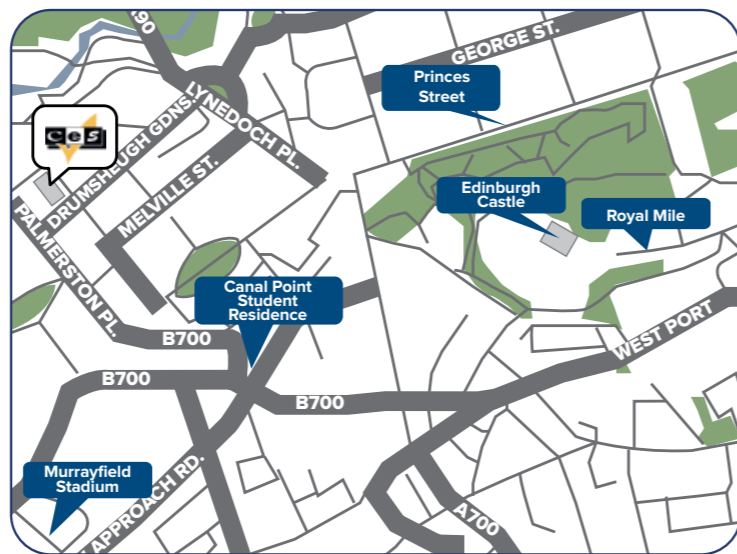

Official Celta centre
CELTA
Centres for Learning English in Scotland and Wales