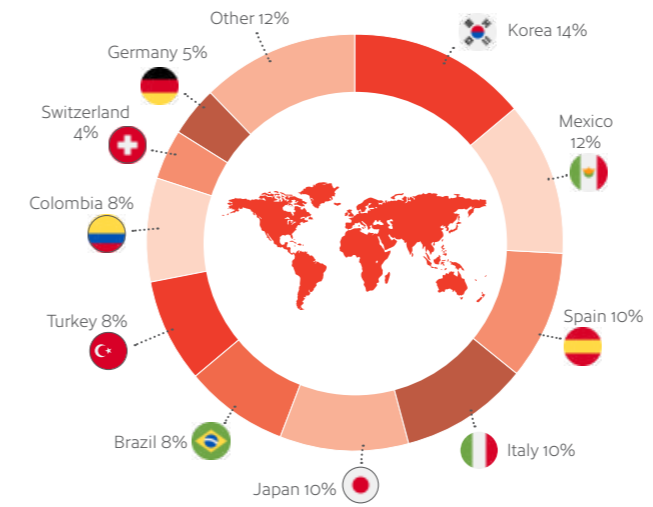

Our nationality mix

Accreditations & Memberships

LanguageCourse^{net} Book at worldwide lowest price at:
<https://www.languagecourse.net/school-centre-of-english-studies-ces-london.php3>

- +1 646 503 18 10
- +44 330 124 03 17
- +34 93 220 38 75
- +33 1-78416974
- +41 225 180 700
- +49 221 162 56897
- +43 720116182
- +31 858880253
- +7 4995000466
- +46 844 68 36 76
- +47 219 30 570
- +45 898 83 996
- +39 02-94751194
- +48 223 988 072
- +81 345 895 399
- +55 213 958 08 76
- +86 19816218990