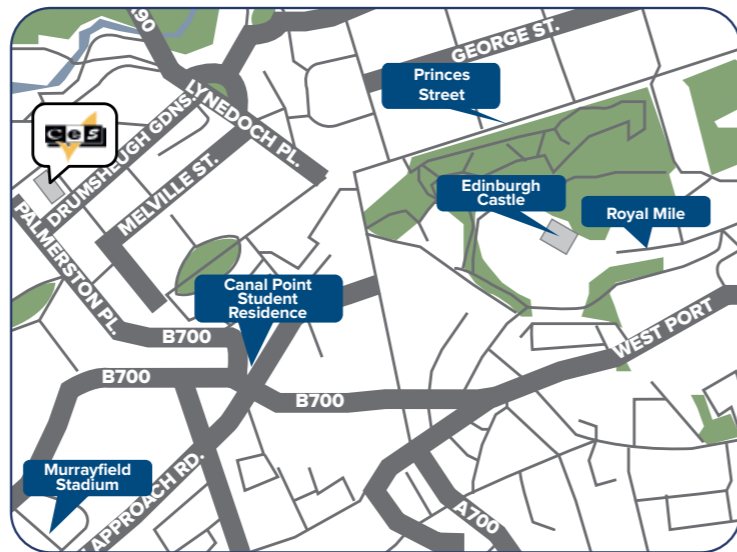

Official Celta centre
CELTA
Continuing to Transform English in Scotland's Higher Education