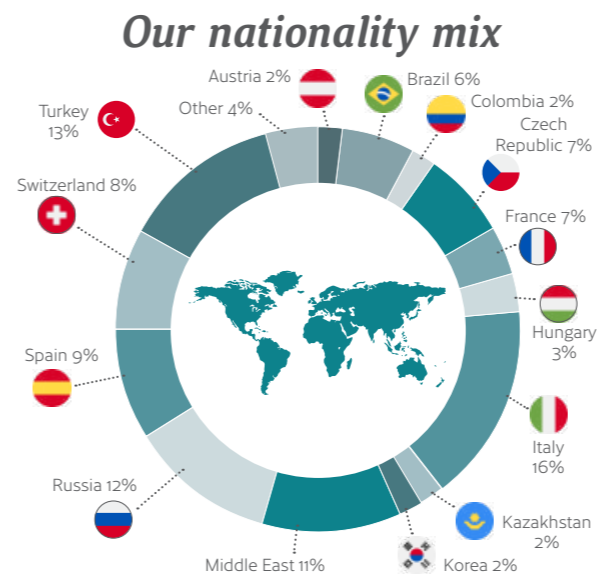

Only British Council accredited school in Worthing.

Families within walking distance and close to public transport.

Worthing is a small safe and secure town.

Easy to navigate with excellent public transport.