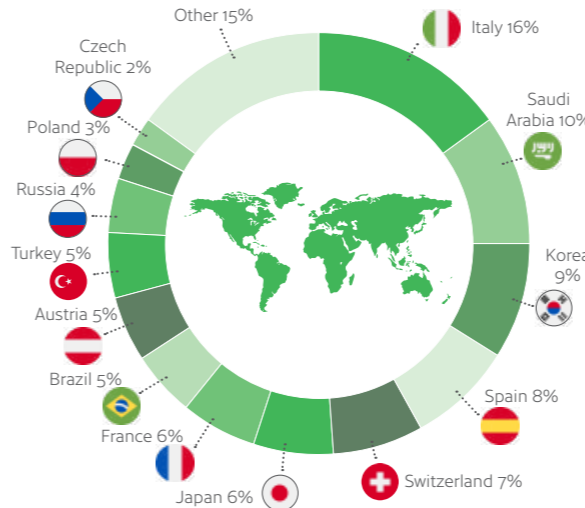

Our nationality mix

Accreditations & Memberships

LanguageCourse^{net} Book at worldwide lowest price at: <https://www.languagecourse.net/school-centre-of-english-studies-ces-london.php3>

- +1 646 503 18 10
- +44 330 124 03 17
- +34 93 220 38 75
- +33 1-78416974
- +41 225 180 700
- +49 221 162 56897
- +43 720116182
- +31 858880253
- +7 4995000466
- +46 844 68 36 76
- +47 219 30 570
- +45 898 83 996
- +39 02-94751194
- +48 223 988 072
- +81 345 895 399
- +55 213 958 08 76
- +86 19816218990