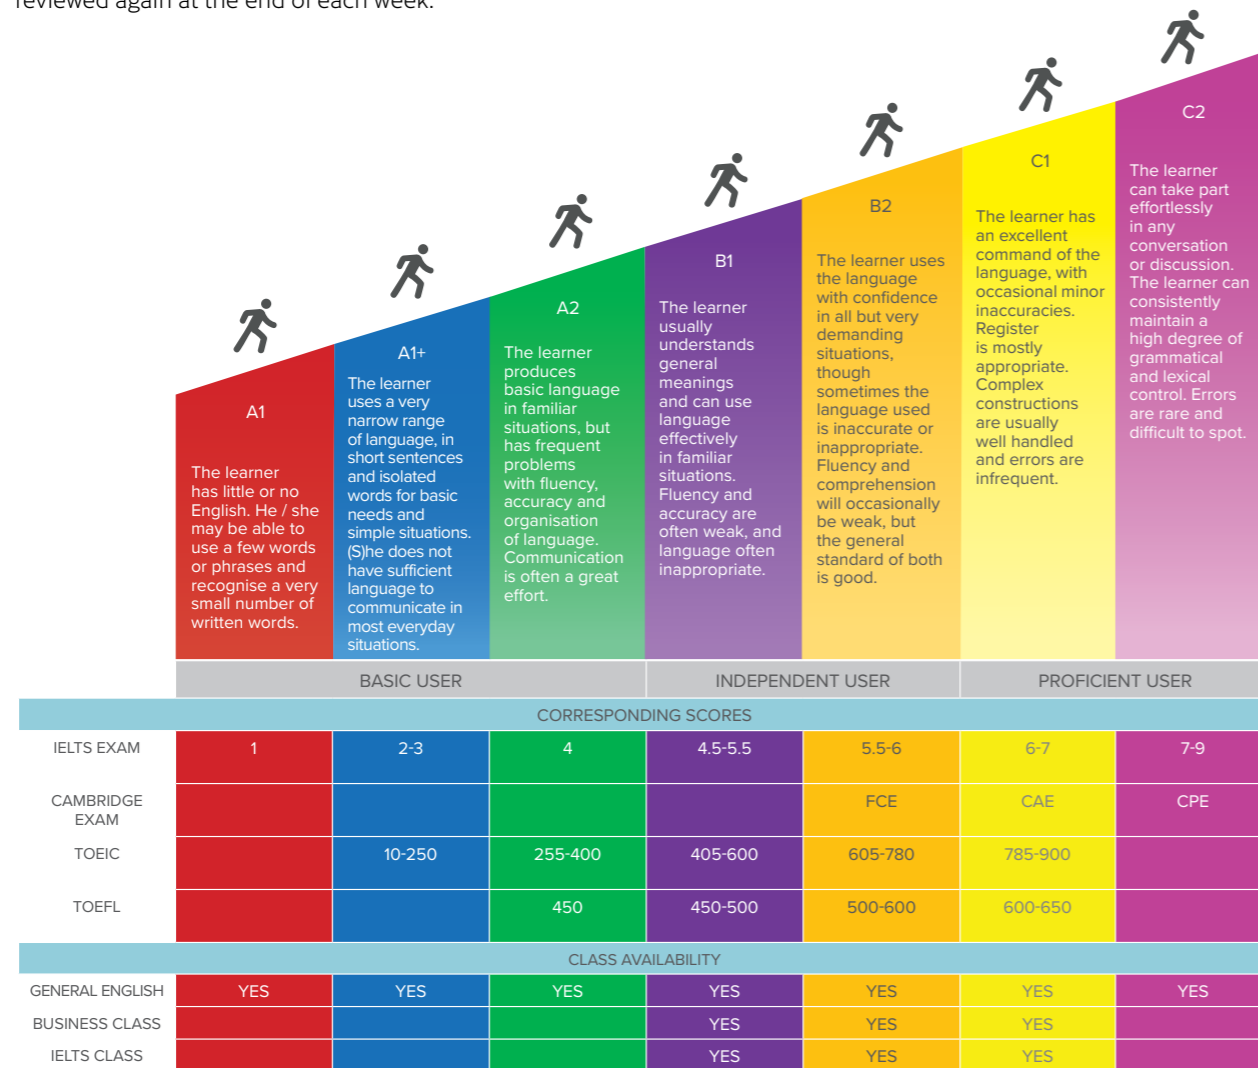

Level Descriptors

CES offers tuition for students who wish to make the maximum amount of progress to develop their English language skills that may be required for further study or future career opportunities. CES provides various language courses suitable to all English language levels. Our professional Academic Team are available to help and advise you on your language course choices.

Every week your teachers make a plan based on the learning needs of the students.

The course book and our Curriculum Framework, which is matched to the CEFR (Common European Framework of References for Languages) is the basis for much of the curriculum, with supplementary material taken from resource books and authentic materials.

Learning objectives for the week are set and shared with students on Monday morning. These objectives are reviewed again at the end of each week.

You will also have regular revision and testing to help you review your learning and measure your progress. In addition, you will have regular online tutorials with your teacher where you can discuss your individual progress and needs in more detail.

ALL OUR LANGUAGE COURSES INCLUDE

- Placement test
- Access to CES Online Platform
- Welcome Orientation tour on the first Monday of your course
- Access to the Adult Social programme
- Access to the Self-Access Centre
- Full use of school facilities

* CES Vancouver does not offer online tutorials.

Course Information

COURSE	LOCATIONS			HOURS PER WEEK			MINUTES PER LESSON			SCHEDULE			
	★ = most popular	IRL	UK	CAN	IRL	UK	CAN	IRL	UK	CAN	IRELAND	UK	CANADA
Standard General English	✓	✓	✓		18.33	15	15	55	45	45	09:00 - 13:00, Mon - Fri	09:30 - 13:00, Mon - Fri	09:00 - 12:15, Mon - Fri
★ Intensive General English	✓	✓	✓		23.83	22	18.75	55	45	45	09:00 - 13:00, Mon - Fri, 14:00 - 16:00, Tues to Thurs	09:30 - 13:00, Mon - Fri, 14:00 - 16:30 Tues to Thurs	09:00 - 14:00, Mon - Thurs, 09:00 - 12:15 Fridays
Super Intensive General English	X	X	✓				22.5			45			09:00 - 15:15, Mon - Thurs, 09:00 - 12:15 Fridays
Combination Course	✓	✓	✓		23.33	23.33	19	55	45	45	09:00 - 13:00 Mon - Fri Group Lessons, 14:00 - 16:30 Two Afternoons One-to-One		
One-To-One Lessons *	✓	✓	✓		Min 2	Min 2	Min 2	60	60	60			
★ Standard IELTS Preparation	✓	X	✓		18.33		15	55		45	09:00 - 13:00, Mon - Fri		09:00 - 12:15, Mon - Fri
Intensive IELTS Preparation	✓	✓	✓		23.83	22	18.75	55	45	45	09:00 - 13:00, Mon - Fri, 14:00 - 16:00, Tues to Thurs	09:30 - 13:00, Mon - Fri, 14:00 - 16:30 Tues to Thurs	09:00 - 14:00, Mon - Thurs, 09:00 - 12:15 Fridays
Cambridge Preparation	✓	✓	✓		23.83	23.33	18.75	55	45	45	9:00 - 13:00, Mon to Fri (GE), 14:00 - 16:00, Tues to Thurs (Cambridge)	09:30 - 13:00, Mon to Fri (GE), 14:00 - 16:30 two afternoons One to One Cambridge Prep	09:00 - 12:15, Mon - Fri (GE), 13:00 - 15:15, Mon - Thurs (One-to-One Cambridge Prep)
★ University Pathway Program	✓	✓	✓		23.83	22	22.5	55	45	45	09:00 - 13:00, Mon - Fri, 14:00 - 16:00, Tues to Thurs	09:30 - 13:00, Mon - Fri, 14:00 - 16:30 Tues to Thurs	09:00 - 15:15, Mon - Thurs, 09:00 - 12:15 Fridays
★ Overseas Teacher Training **	✓	✓	X		18.33	15		55	45		09:00 - 13:00, Mon - Fri	09:30 - 13:00, Mon - Fri	
CELTA ***	✓	✓	X		35	35		90	90		09:00 - 17:00, Mon - Fri	09:30 - 17:00, Mon - Fri	
General English with Business	✓	✓	✓		23.83	22	18.75	55	45	45	09:00 - 13:00 Mon - Fri General English, 14:00 - 16:00 Tues - Thurs - Business English	09:30 - 13:00 Mon - Fri General English, 14:00 - 16:30 Tues - Thurs Business English	09:00 - 12:15 Mon - Fri General English, 13:00 - 14:00 Mon - Thurs Business English
Digital Marketing ****	X	X	✓				22.5			45			09:00 - 15:15, Mon - Thurs, 09:00 - 12:15 Fridays
30+ ****	X	X	✓				15			45			09:00 - 12:15, Mon - Fri
50+ *****	X	✓	X			15				45		09:30 - 13:00, Mon - Fri	

* Min 2 hours / session ** UK: London, Edinburgh, Leeds, Worthing; Canada: Groups Only
*** Online Part time: Independent work aprox 20 hrs p/w, must attend teaching practice every week
**** Toronto only ***** Afternoon cultural visits and 1 full day tour included

LanguageCourse.net Book at worldwide lowest price at: <https://www.languagecourse.net/school-centre-of-english-studies-ces-london.php3>

- +1 646 503 18 10
- +44 330 124 03 17
- +34 93 220 38 75
- +33 1-78416974
- +41 225 180 700
- +49 221 162 56897
- +43 720116182
- +31 858880253
- +7 4995000466
- +46 844 68 36 76
- +47 219 30 570
- +45 898 83 996
- +39 02-94751194
- +48 223 988 072
- +81 345 895 399
- +55 213 958 08 76
- +86 19816218990