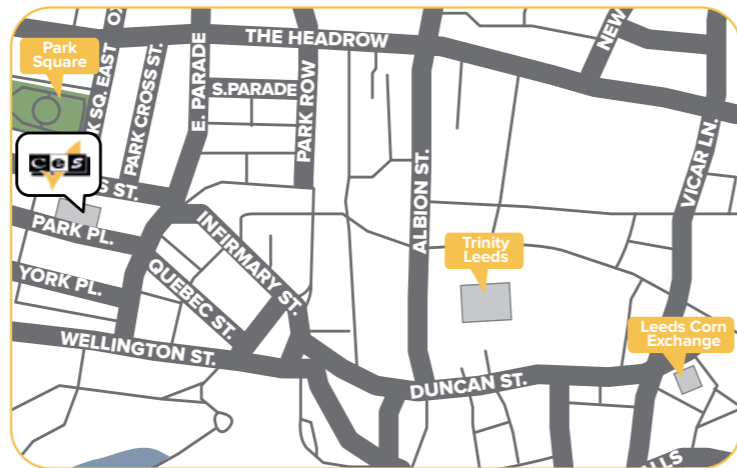

Official Celta centre
IELTS **CELTA**
Continuing Professional Development for Teachers of English as a Foreign Language

- Dedicated and experienced staff with full qualifications.
- Average commute time of 20 minutes from homestays.
- Located in the very heart of Leeds city centre.
- 8 minutes walk from all forms of public transport.