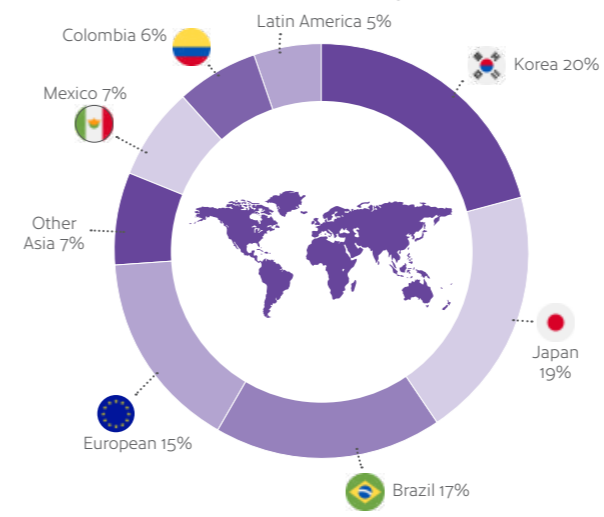

Our nationality mix

Accreditations & Memberships

Book at worldwide lowest price at:
<https://www.languagecourse.net/school-centre-of-english-studies-ces-london.php3>

+1 646 503 18 10	+44 330 124 03 17	+34 93 220 38 75	+33 1-78416974	+41 225 180 700	+49 221 162 56897	+43 720116182
+31 858880253	+7 4995000466	+46 844 68 36 76	+47 219 30 570	+45 898 83 996	+39 02-94751194	+48 223 988 072
+81 345 895 399	+55 213 958 08 76	+86 19816218990