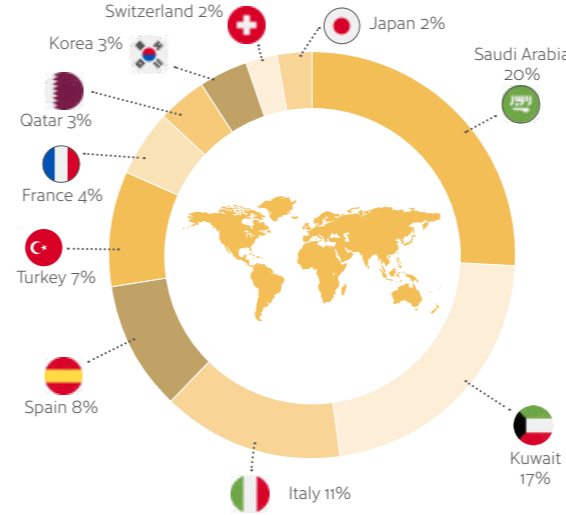

Our nationality mix

Accreditations & Memberships

LanguageCourse^{net} Book at worldwide lowest price at:
<https://www.languagecourse.net/school-centre-of-english-studies-ces-london.php3>

- +1 646 503 18 10
- +31 858880253
- +44 330 124 03 17
- +7 4995000466
- +34 93 220 38 75
- +46 844 68 36 76
- +81 345 895 399
- +33 1-78416974
- +47 219 30 570
- +55 213 958 08 76
- +41 225 180 700
- +45 898 83 996
- +86 19816218990
- +49 221 162 56897
- +39 02-94751194
- +43 720116182
- +48 223 988 072