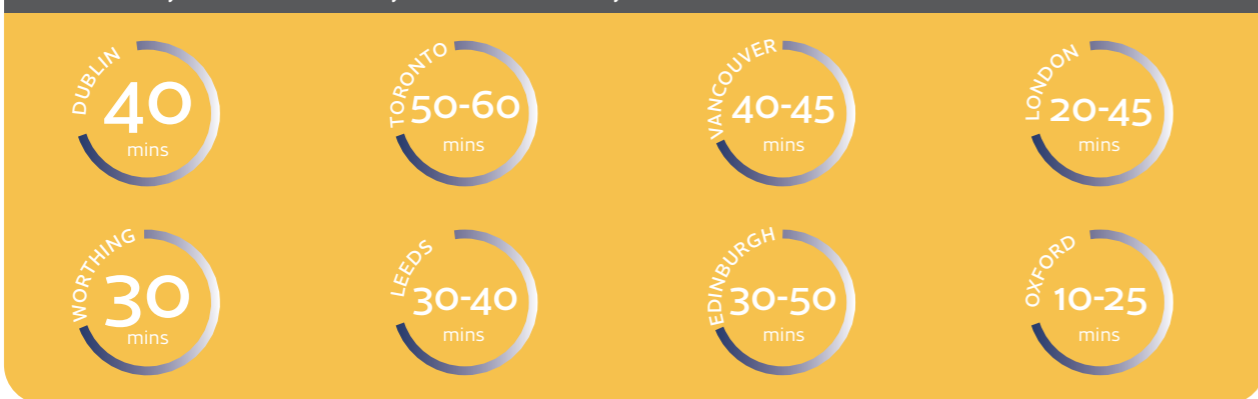

CES can also offer 'Premium Home Stay' option in Wimbledon and Oxford.

CES Homestay facilities are ideally located within easy access to all our schools

Residential Accommodation

For students aged 18+ years of age who may prefer more independence - or if you want to experience living in a furnished apartment or residence while you improve your language skills with other like-minded students - then perhaps one of our alternative accommodation options would be the best choice for you.

CES offers wonderful self-catering residential accommodation (availability dependent) in Dublin, London, Vancouver, Toronto, Leeds and Worthing. Single en-suite rooms form part of an apartment of 4/5 bedrooms with shared cooking and eating facilities. Many of the new residences also have gym and laundry facilities on-site.