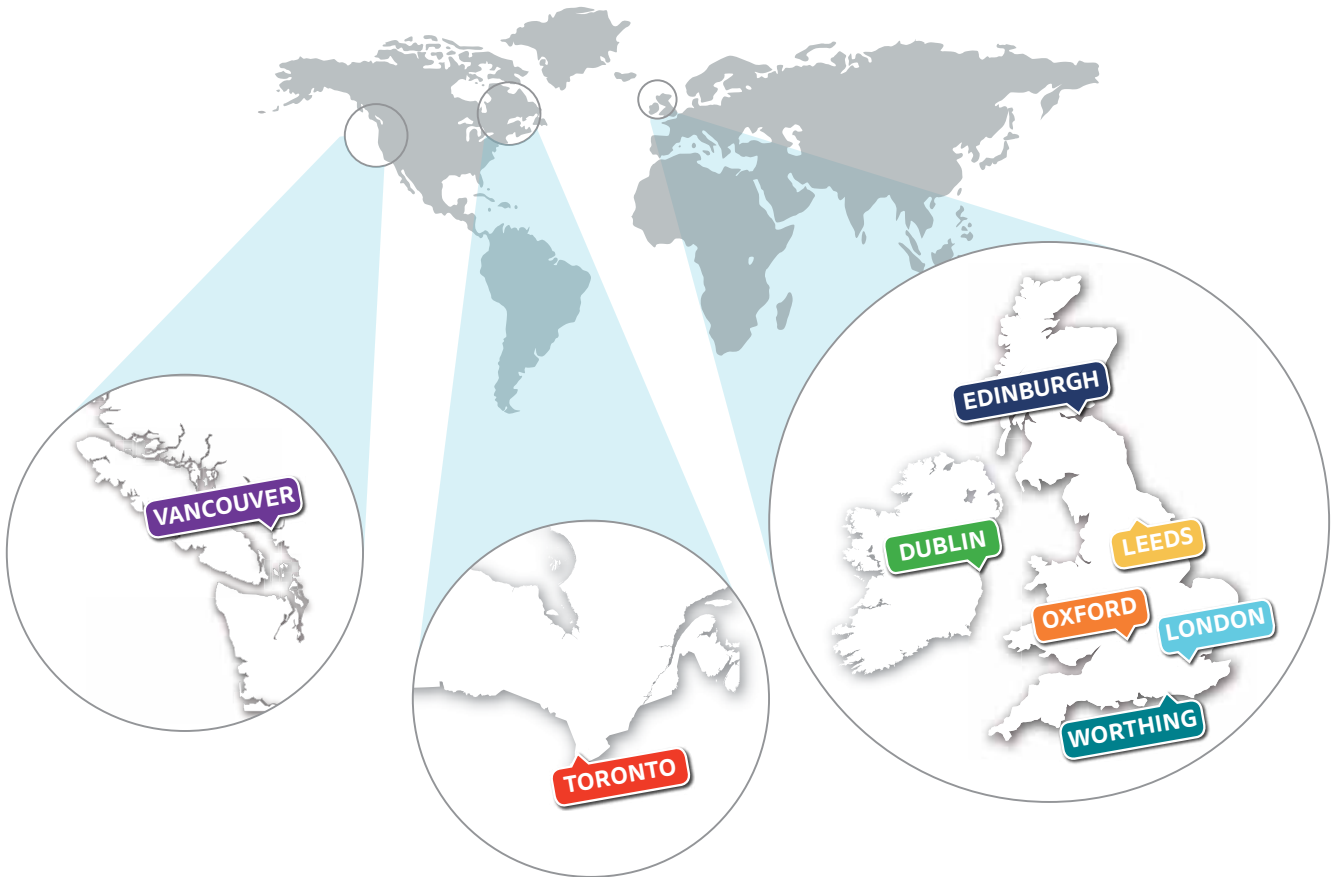

www.ces-schools.com

www.ieltstoronto.com

www.ieltsdublin.com

www.ieltsleeds.com

DUBLIN	TORONTO	VANCOUVER	LONDON	EDINBURGH	OXFORD	LEEDS	WORTHING
31 Dame Street, Dublin 2, Ireland	112 Elizabeth Street, Toronto, ON M5G 1P5, Canada	322 Water Street, Mezzanine Vancouver, BC V6B 1B6 Canada	Nelson House, 271 Kingston Road, Wimbledon, SW19 3NW England	54 Manor Place, Edinburgh, EH3 7EH Scotland	67 High Street, Wheatley, Oxfordshire, OX33 1XT England	9 Park Place, Leeds, LS1 2RU England	12 Stoke Abbott Road, Worthing, West Sussex, BN11 1HE England
+353 (0)1 671 4233 info@ces-schools.com	+1 416 968 1405 toronto@ces-schools.com	+1 877 337 5377 vancouver@ces-schools.com	+44(0)20 8543 5150 london@ces-schools.com	+44(0)131 226 5004 edinburgh@ces-schools.com	+44(0)1865 874786 oxford@ces-schools.com	+44 (0)113 2427171 leeds@ces-schools.com	+44 (0)1903 231330 worthing@ces-schools.com