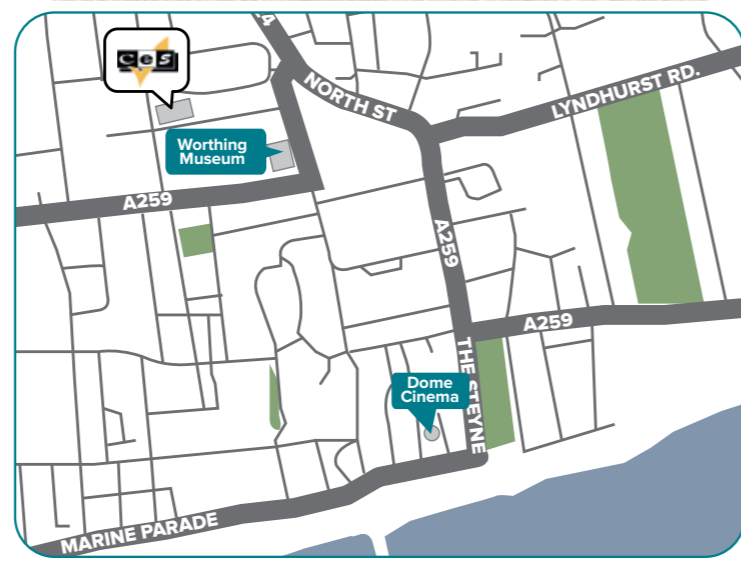

Worthing

"Experience England by the sea"

Worthing is a small town on the south coast of England. CES Worthing is located in a quiet residential area, with spacious gardens providing ample room to relax between lessons. Our dedicated social programme team are on hand to help you experience the best the south coast has to offer.

MINIMUM AGE
16

MAXIMUM PER CLASS
14

AVERAGE CLASS SIZE
10

YEAR-ROUND CLASSROOMS
14

AVERAGE STUDENT NUMBER
75

Charming

A beautiful seaside town, full of traditional English charm.

Beach vibe

A thriving seafront offering plenty of opportunities to enjoy the British sun.

Friendly

Worthing is known for its warm welcome to all visitors.

Only British Council accredited school in Worthing.

Families within walking distance and close to public transport.

Worthing is a small safe and secure town.

Easy to navigate with excellent public transport.

Accreditations & Memberships