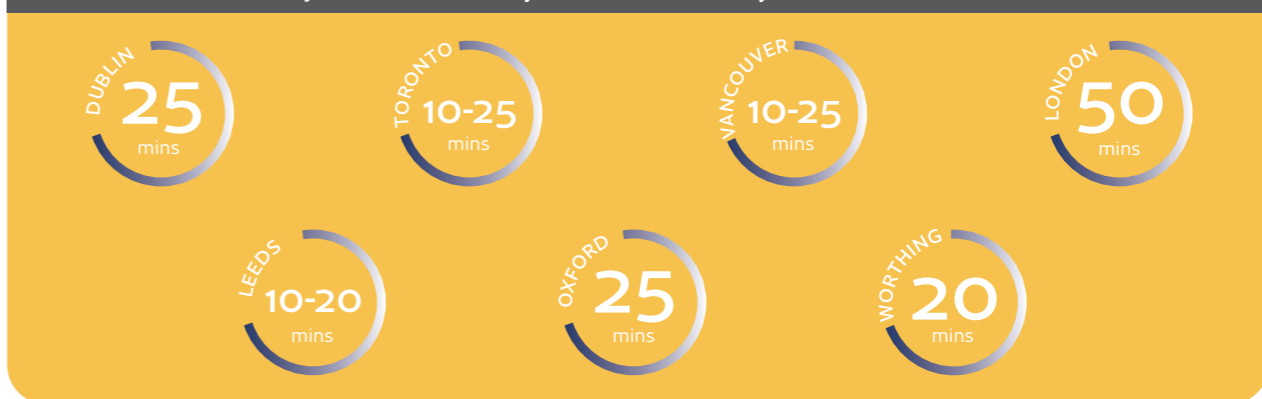

In CES Dublin we also offer 2 private CES shared houses with single, twin or double rooms, all ensuite with shared cooking and eating facilities.

CES Student Residential facilities are ideally located within easy access to all our schools