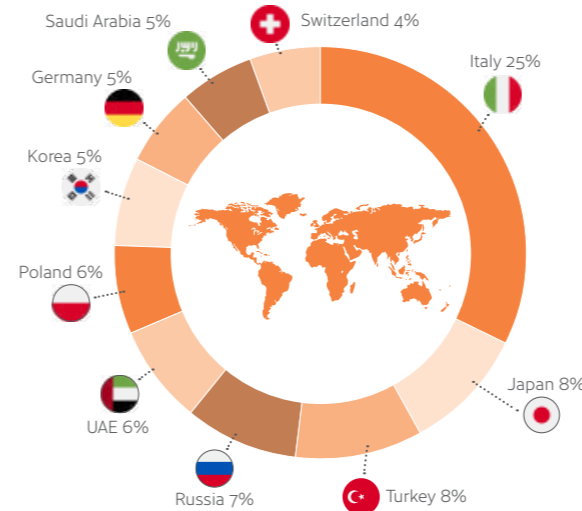

Our nationality mix

Accreditations & Memberships

LanguageCourse^{net} Book at worldwide lowest price at:
<https://www.languagecourse.net/school-centre-of-english-studies-ces-london.php3>

+1 646 503 18 10	+44 330 124 03 17	+34 93 220 38 75	+33 1-78416974	+41 225 180 700	+49 221 162 56897	+43 720116182
+31 858880253	+7 4995000466	+46 844 68 36 76	+47 219 30 570	+45 898 83 996	+39 02-94751194	+48 223 988 072
+81 345 895 399	+55 213 958 08 76	+86 19816218990