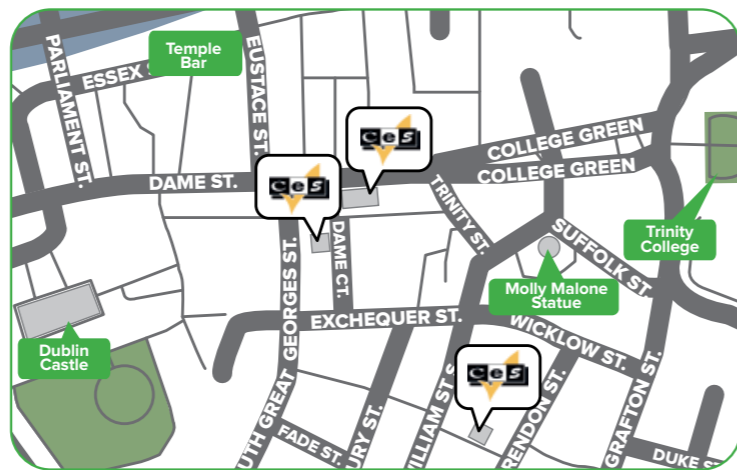

Official IELTS, Pearson, OET, Cambridge test centre & Celta centre

IELTS OET UNIVERSITY OF CAMBRIDGE CELTA ETS TOEIC