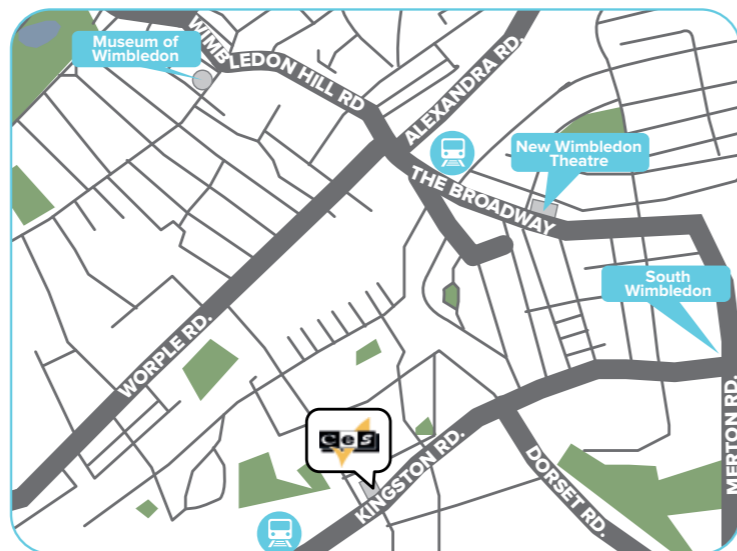

MINIMUM AGE
16

MAXIMUM PER CLASS
14

AVERAGE CLASS SIZE
12

YEAR-ROUND CLASSROOMS
11

DISTANCE TO LONDON
25
mins

Small school with an experienced and dedicated team

Families within walking distance and close to public transport

Located in the fashionable suburb of Wimbledon

10 minutes walk from the train / tube system