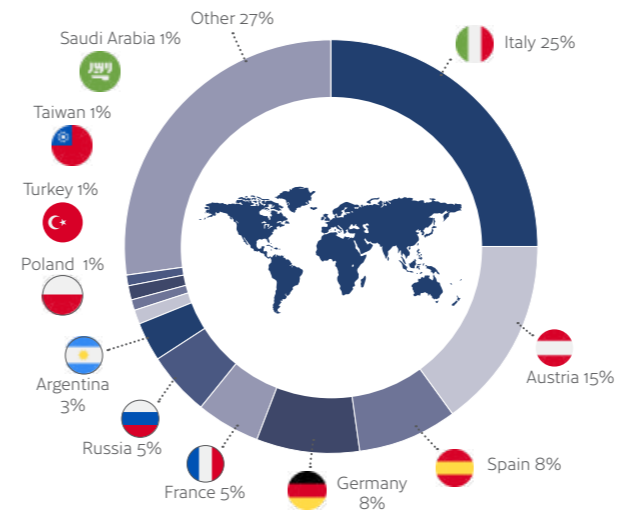

Our nationality mix

Accreditations & Memberships

LanguageCourse^{net} Book at worldwide lowest price at:
<https://www.languagecourse.net/school-centre-of-english-studies-ces-london.php3>

+1 646 503 18 10	+44 330 124 03 17	+34 93 220 38 75	+33 1-78416974	+41 225 180 700	+49 221 162 56897	+43 720116182
+31 858880253	+7 4995000466	+46 844 68 36 76	+47 219 30 570	+45 898 83 996	+39 02-94751194	+48 223 988 072
+81 345 895 399	+55 213 958 08 76	+86 19816218990