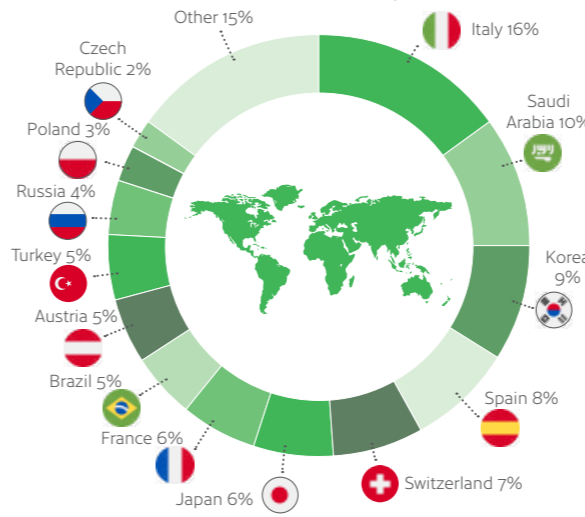

Our nationality mix

Accreditations & Memberships
ALTO **Marketing English in Ireland** **IALC** **Eaquals**

LanguageCourse^{net} Book at worldwide lowest price at:
<https://www.languagecourse.net/school-centre-of-english-studies-ces-london.php3>

- +1 646 503 18 10
- +44 330 124 03 17
- +34 93 220 38 75
- +33 1-78416974
- +41 225 180 700
- +49 221 162 56897
- +43 720116182
- +31 858880253
- +7 4995000466
- +46 844 68 36 76
- +47 219 30 570
- +45 898 83 996
- +39 02-94751194
- +81 345 895 399
- +55 213 958 08 76
- +86 19816218990
- +48 223 988 072