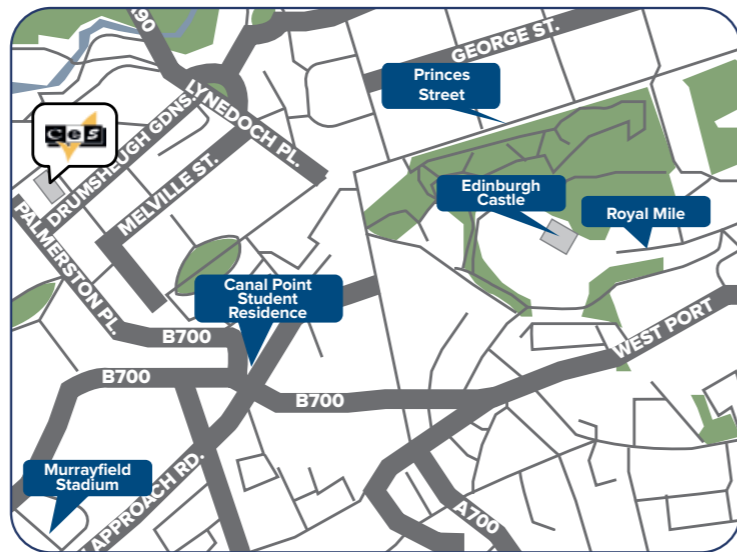

Official Celta centre
CELTA
Centres for Learning English in Scotland and Wales