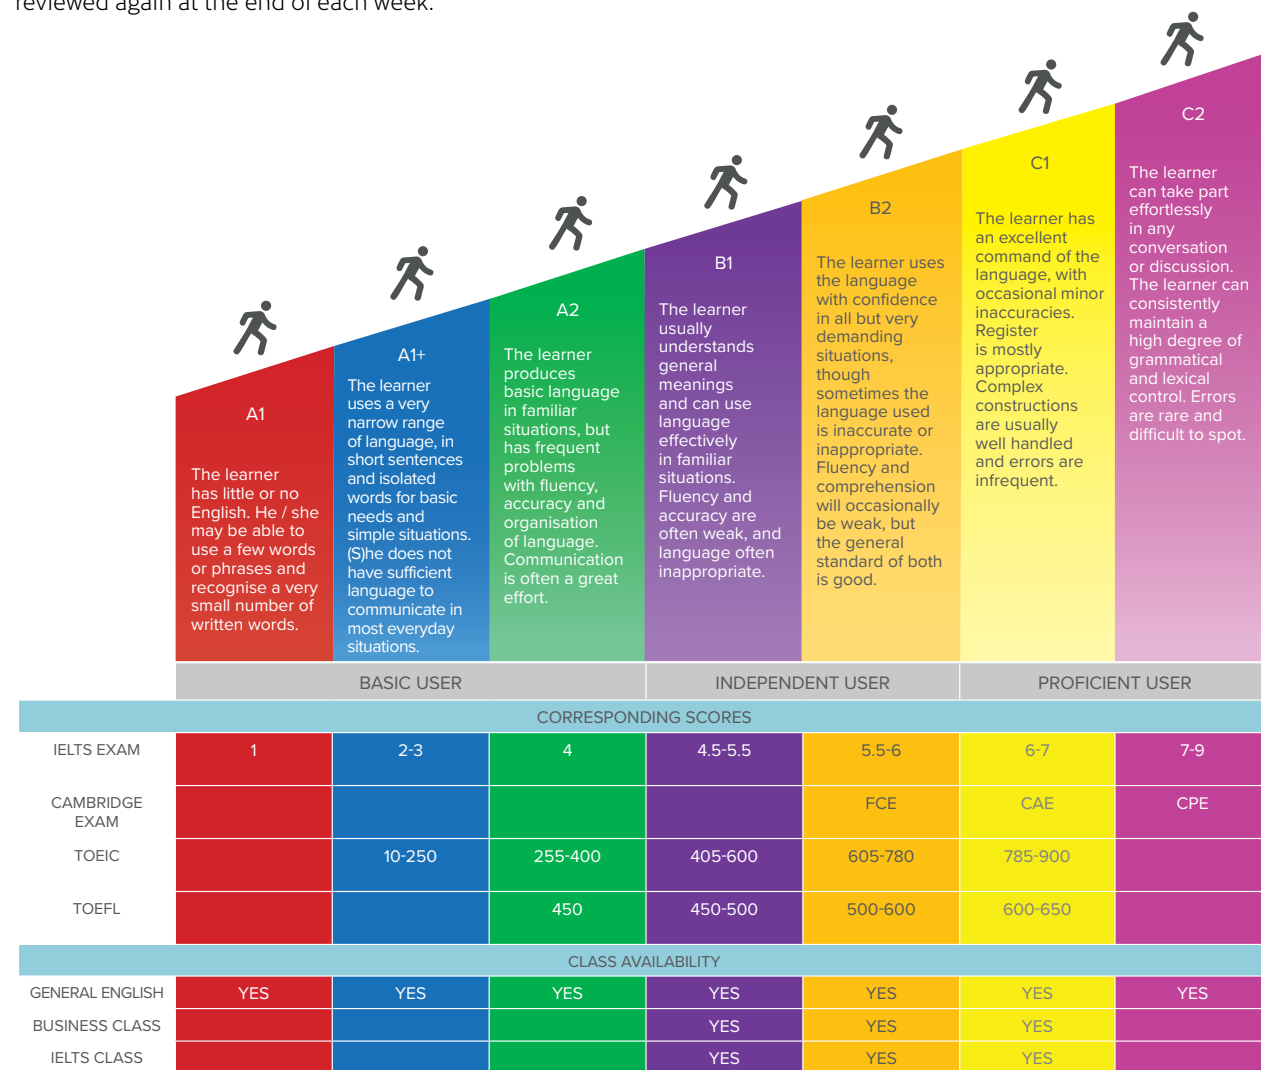

Level Descriptors

CES offers tuition for students who wish to make the maximum amount of progress to develop their English language skills that may be required for further study or future career opportunities. CES provides various language courses suitable to all English language levels. Our professional Academic Team are available to help and advise you on your language course choices.

Every week your teachers make a plan based on the learning needs of the students.

The course book and our Curriculum Framework, which is matched to the CEFR (Common European Framework of References for Languages) is the basis for much of the curriculum, with supplementary material taken from resource books and authentic materials.

Learning objectives for the week are set and shared with students on Monday morning. These objectives are reviewed again at the end of each week.

You will also have regular revision and testing to help you review your learning and measure your progress. In addition, you will have regular online tutorials with your teacher where you can discuss your individual progress and needs in more detail.

ALL OUR LANGUAGE COURSES INCLUDE

- Placement test
- Access to CES Online Platform
- Welcome Orientation tour on the first Monday of your course
- Access to the Adult Social programme
- Access to the Self-Access Centre
- Full use of school facilities

* CES Vancouver does not offer online tutorials.

Course Information

COURSE	LOCATIONS			HOURS PER WEEK			MINUTES PER LESSON			SCHEDULE			
	★ = most popular	IRL	UK	CAN	IRL	UK	CAN	IRL	UK	CAN	IRELAND	UK	CANADA
Standard General English	✓	✓	✓		18.33	15	15	55	45	45	09:00 - 13:00, Mon - Fri	09:30 - 13:00, Mon - Fri	09:00 - 12:15, Mon - Fri
★ Intensive General English	✓	✓	✓		23.83	22	18.75	55	45	45	09:00 - 13:00, Mon - Fri, 14:00 - 16:00, Tues to Thurs	09:30 - 13:00, Mon - Fri, 14:00 - 16:30 Tues to Thurs	09:00 - 14:00, Mon - Thurs, 09:00 - 12:15 Fridays
Super Intensive General English	✗	✗	✓				22.5			45			09:00 - 15:15, Mon - Thurs, 09:00 - 12:15 Fridays
Combination Course	✓	✓	✓		23.33	23.33	19	55	45	45	09:00 - 13:00 Mon - Fri Group Lessons, 14:00 - 16:30 Two Afternoons One-to-One		
One-To-One Lessons *	✓	✓	✓		Min 2	Min 2	Min 2	60	60	60			
★ Standard IELTS Preparation	✓	✗	✓		18.33		15	55		45	09:00 - 13:00, Mon - Fri		09:00 - 12:15, Mon - Fri
Intensive IELTS Preparation	✓	✓	✓		23.83	22	18.75	55	45	45	09:00 - 13:00, Mon - Fri, 14:00 - 16:00, Tues to Thurs	09:30 - 13:00, Mon - Fri, 14:00 - 16:30 Tues to Thurs	09:00 - 14:00, Mon - Thurs, 09:00 - 12:15 Fridays
Cambridge Preparation	✓	✓	✓		23.83	23.33	18.75	55	45	45	9:00 - 13:00, Mon to Fri (GE), 14:00 - 16:00, Tues to Thurs (Cambridge)	09:30 - 13:00, Mon to Fri (GE), 14:00 - 16:30 two afternoons One to One Cambridge Prep	09:00 - 12:15, Mon - Fri (GE), 13:00 - 15:15, Mon - Thurs (One-to-One Cambridge Prep)
★ University Pathway Program	✓	✓	✓		23.83	22	22.5	55	45	45	09:00 - 13:00, Mon - Fri, 14:00 - 16:00, Tues to Thurs	09:30 - 13:00, Mon - Fri, 14:00 - 16:30 Tues to Thurs	09:00 - 15:15, Mon - Thurs, 09:00 - 12:15 Fridays
★ Overseas Teacher Training **	✓	✓	✗		18.33	15		55	45		09:00 - 13:00, Mon - Fri	09:30 - 13:00, Mon - Fri	
CELTA ***	✓	✓	✗		35	35		90	90		09:00 - 17:00, Mon - Fri	09:30 - 17:00 Mon - Fri	
General English with Business	✓	✓	✓		23.83	22	18.75	55	45	45	09:00 - 13:00 Mon - Fri General English, 14:00 - 16:00 Tues - Thurs - Business English	09:30 - 13:00 Mon - Fri General English, 14:00 - 16:30 Tues - Thurs Business English	09:00 - 12:15 Mon - Fri General English, 13:00 - 14:00 Mon - Thurs Business English
Digital Marketing ****	✗	✗	✓				22.5			45			09:00 - 15:15, Mon - Thurs, 09:00 - 12:15 Fridays
30+ ****	✗	✗	✓				15			45			09:00 - 12:15, Mon - Fri
50+ *****	✗	✓	✗			15				45		09:30 - 13:00, Mon - Fri	

* Min 2 hours / session ** UK: London, Edinburgh, Leeds, Worthing; Canada: Groups Only
*** Online Part time: Independent work approx 20 hrs p/w, must attend teaching practice every week
**** Toronto only ***** Afternoon cultural visits and 1 full day tour included

LanguageCourse.net Book at worldwide lowest price at: <https://www.languagecourse.net/school-centre-of-english-studies-ces-london.php3>

- +1 646 503 18 10
- +44 330 124 03 17
- +34 93 220 38 75
- +33 1-78416974
- +41 225 180 700
- +49 221 162 56897
- +43 720116182
- +31 858880253
- +7 4995000466
- +46 844 68 36 76
- +47 219 30 570
- +45 898 83 996
- +39 02-94751194
- +48 223 988 072
- +81 345 895 399
- +55 213 958 08 76
- +86 19816218990