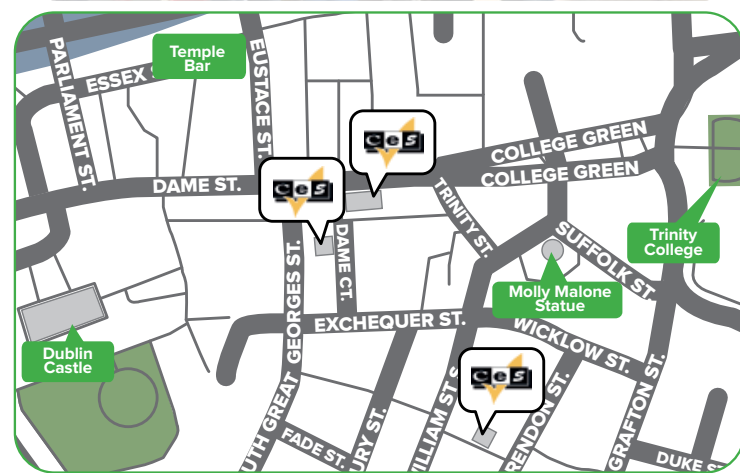

Official IELTS, Pearson, OET, Cambridge test centre & Celta centre