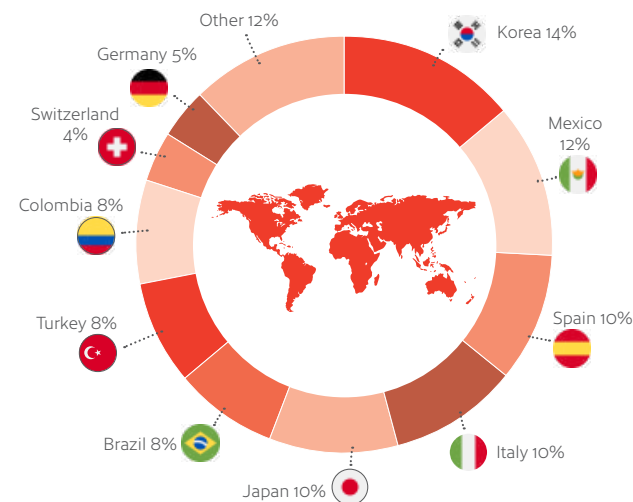

Our nationality mix

Accreditations & Memberships

LanguageCourse^{net} Book at worldwide lowest price at: <https://www.languagecourse.net/school-centre-of-english-studies-ces-london.php3>

- +1 646 503 18 10
- +44 330 124 03 17
- +34 93 220 38 75
- +33 1-78416974
- +41 225 180 700
- +49 221 162 56897
- +43 720116182
- +31 858880253
- +7 4995000466
- +46 844 68 36 76
- +47 219 30 570
- +45 898 83 996
- +39 02-94751194
- +81 345 895 399
- +55 213 958 08 76
- +86 19816218990
- +48 223 988 072