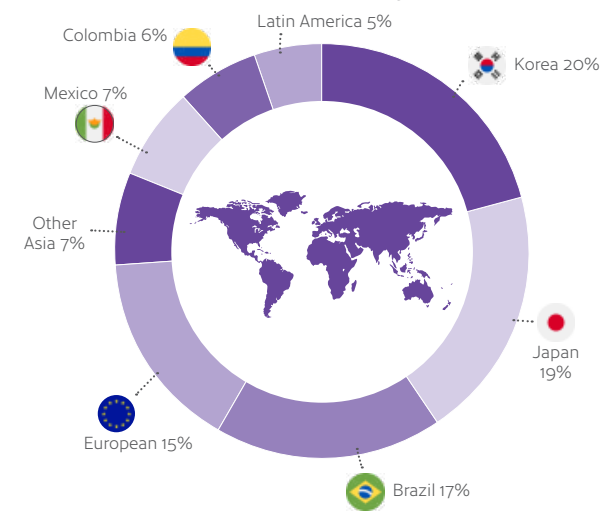

Our nationality mix

Accreditations & Memberships
ALTO IALC

LanguageCourse^{net} Book at worldwide lowest price at:
<https://www.languagecourse.net/school-centre-of-english-studies-ces-london.php3>

- +1 646 503 18 10
- +33 1-78416974
- +41 225 180 700
- +49 221 162 56897
- +43 720116182
- +31 858880253
- +7 4995000466
- +46 844 68 36 76
- +47 219 30 570
- +45 898 83 996
- +39 02-94751194
- +81 345 895 399
- +55 213 958 08 76
- +86 19816218990