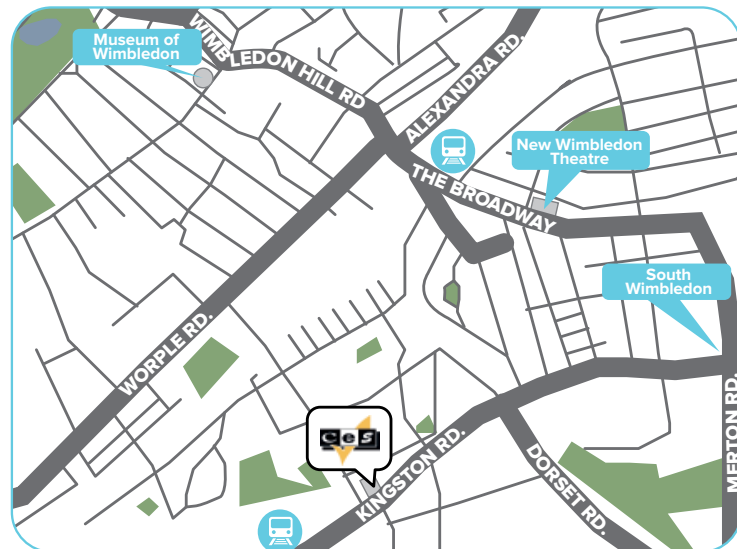

Historical

One of the most famous cities in the world, there is history and culture around every corner.

Contemporary

Full of modern art galleries, designer shopping, latest theatre shows, movies, concerts, diverse and stylish restaurants.

Small school with an experienced and dedicated team

Families within walking distance and close to public transport

Located in the fashionable suburb of Wimbledon

10 minutes walk from the train / tube system