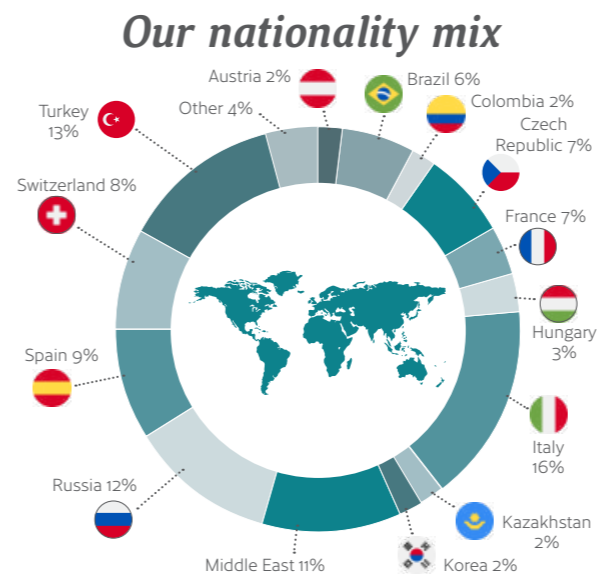

### Charming

A beautiful seaside town, full of traditional English charm.

### Friendly

Worthing is known for its warm welcome to all visitors.

Only British Council accredited school in Worthing.

Families within walking distance and close to public transport.

Worthing is a small safe and secure town.

Easy to navigate with excellent public transport.

Accreditations & Memberships