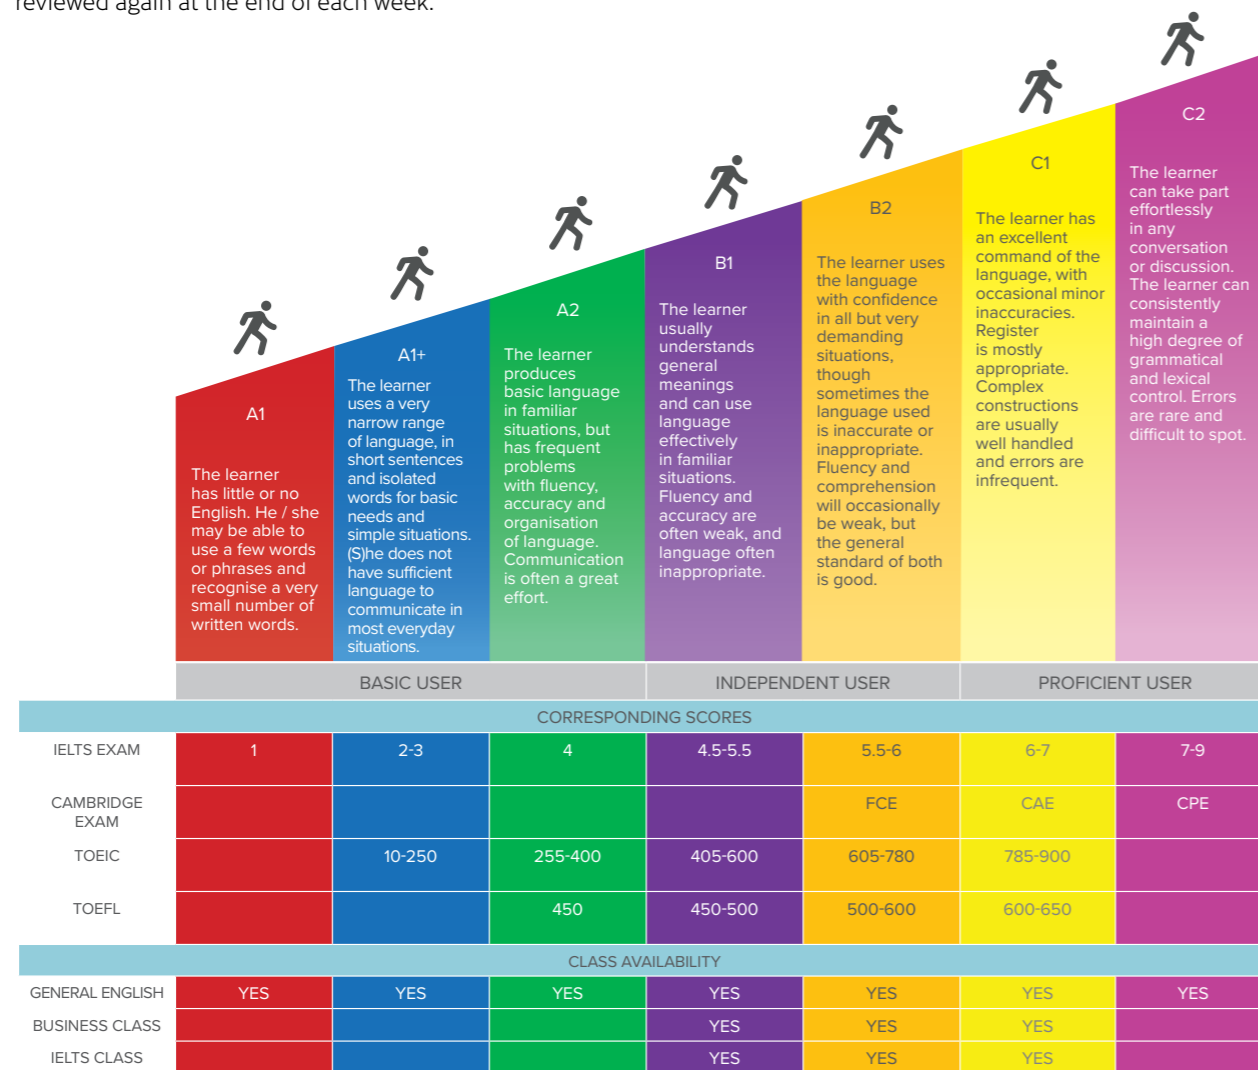

Level Descriptors

CES offers tuition for students who wish to make the maximum amount of progress to develop their English language skills that may be required for further study or future career opportunities. CES provides various language courses suitable to all English language levels. Our professional Academic Team are available to help and advise you on your language course choices.

Every week your teachers make a plan based on the learning needs of the students.

The course book and our Curriculum Framework, which is matched to the CEFR (Common European Framework of References for Languages) is the basis for much of the curriculum, with supplementary material taken from resource books and authentic materials.

Learning objectives for the week are set and shared with students on Monday morning. These objectives are reviewed again at the end of each week.

You will also have regular revision and testing to help you review your learning and measure your progress. In addition, you will have regular online tutorials with your teacher where you can discuss your individual progress and needs in more detail.

ALL OUR LANGUAGE COURSES INCLUDE

- Placement test
- Access to CES Online Platform
- Welcome Orientation tour on the first Monday of your course
- Access to the Adult Social programme
- Access to the Self-Access Centre
- Full use of school facilities

* CES Vancouver does not offer online tutorials.

Course Information

COURSE	LOCATIONS			HOURS PER WEEK			MINUTES PER LESSON			SCHEDULE		
	IRL	UK	CAN	IRL	UK	CAN	IRL	UK	CAN	IRELAND	UK	CANADA
★ = most popular												
Standard General English	✓	✓	✓	18.33	15	15	55	45	45	09:00 - 13:00, Mon - Fri	09:30 - 13:00, Mon - Fri	09:00 - 12:15, Mon - Fri
★ Intensive General English	✓	✓	✓	23.83	22	18.75	55	45	45	09:00 - 13:00, Mon - Fri, 14:00 - 16:00, Tues to Thurs	09:30 - 13:00, Mon - Fri, 14:00 - 16:30 Tues to Thurs	09:00 - 14:00, Mon - Thurs, 09:00 - 12:15 Fridays
Super Intensive General English	X	X	✓				22.5		45			09:00 - 15:15, Mon - Thurs, 09:00 - 12:15 Fridays
Combination Course	✓	✓	✓	23.33	23.33	19	55	45	45	09:00 - 13:00 Mon - Fri Group Lessons, 14:00 - 16:30 Two Afternoons One-to-One		
One-To-One Lessons *	✓	✓	✓	Min 2	Min 2	Min 2	60	60	60			
★ Standard IELTS Preparation	✓	X	✓	18.33			15	55	45	09:00 - 13:00, Mon - Fri		09:00 - 12:15, Mon - Fri
Intensive IELTS Preparation	✓	✓	✓	23.83	22	18.75	55	45	45	09:00 - 13:00, Mon - Fri, 14:00 - 16:00, Tues to Thurs	09:30 - 13:00, Mon - Fri, 14:00 - 16:30 Tues to Thurs	09:00 - 14:00, Mon - Thurs, 09:00 - 12:15 Fridays
Cambridge Preparation	✓	✓	✓	23.83	23.33	18.75	55	45	45	9:00 - 13:00, Mon to Fri (GE), 14:00 - 16:00, Tues to Thurs (Cambridge)	09:30 - 13:00, Mon to Fri (GE), 14:00 - 16:30 two afternoons One to One Cambridge Prep	09:00 - 12:15, Mon - Fri (GE), 13:00 - 15:15, Mon - Thurs (One-to-One Cambridge Prep)
★ University Pathway Program	✓	✓	✓	23.83	22	22.5	55	45	45	09:00 - 13:00, Mon - Fri, 14:00 - 16:00, Tues to Thurs	09:30 - 13:00, Mon - Fri, 14:00 - 16:30 Tues to Thurs	09:00 - 15:15, Mon - Thurs, 09:00 - 12:15 Fridays
★ Overseas Teacher Training **	✓	✓	X	18.33	15		55	45		09:00 - 13:00, Mon - Fri	09:30 - 13:00, Mon - Fri	
CELTA ***	✓	✓	X	35	35		90	90		09:00 - 17:00, Mon - Fri	09:30 - 17:00, Mon - Fri	
General English with Business	✓	✓	✓	23.83	22	18.75	55	45	45	09:00 - 13:00 Mon - Fri General English, 14:00 - 16:00 Tues - Thurs - Business English	09:30 - 13:00 Mon - Fri General English, 14:00 - 16:30 Tues - Thurs Business English	09:00 - 12:15 Mon - Fri General English, 13:00 - 14:00 Mon - Thurs Business English
Digital Marketing ****	X	X	✓				22.5		45			09:00 - 15:15, Mon - Thurs, 09:00 - 12:15 Fridays
30+ ****	X	X	✓				15		45			09:00 - 12:15, Mon - Fri
50+ *****	X	✓	X		15				45		09:30 - 13:00, Mon - Fri	

* Min 2 hours / session ** UK: London, Edinburgh, Leeds, Worthing; Canada: Groups Only
*** Online Part time: Independent work approx 20 hrs p/w, must attend teaching practice every week
**** Toronto only ***** Afternoon cultural visits and 1 full day tour included

LanguageCourse.net Book at worldwide lowest price at: <https://www.languagecourse.net/school-centre-of-english-studies-ces-oxford.php3>

- +1 646 503 18 10
- +44 330 124 03 17
- +34 93 220 38 75
- +33 1-78416974
- +41 225 180 700
- +49 221 162 56897
- +43 720116182
- +31 858880253
- +7 4995000466
- +46 844 68 36 76
- +47 219 30 570
- +45 898 83 996
- +39 02-94751194
- +48 223 988 072
- +81 345 895 399
- +55 213 958 08 76
- +86 19816218990