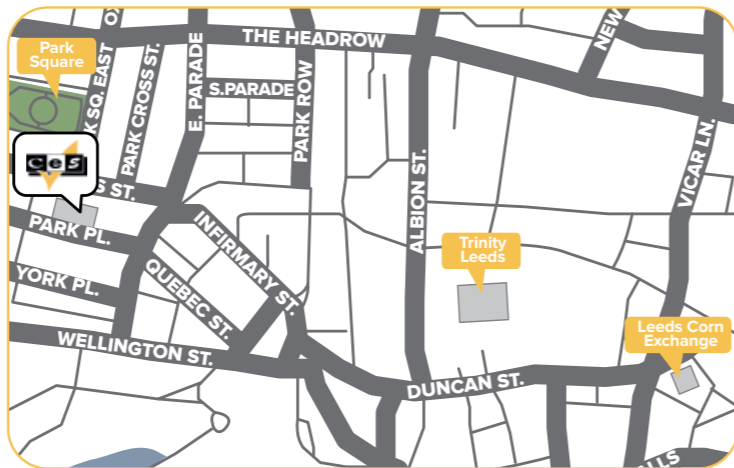

Official Celta centre
IELTS **CELTA**
Continuing Professional Development for Teachers of English

- Dedicated and experienced staff with full qualifications.
- Average commute time of 20 minutes from homestays.
- Located in the very heart of Leeds city centre.
- 8 minutes walk from all forms of public transport.