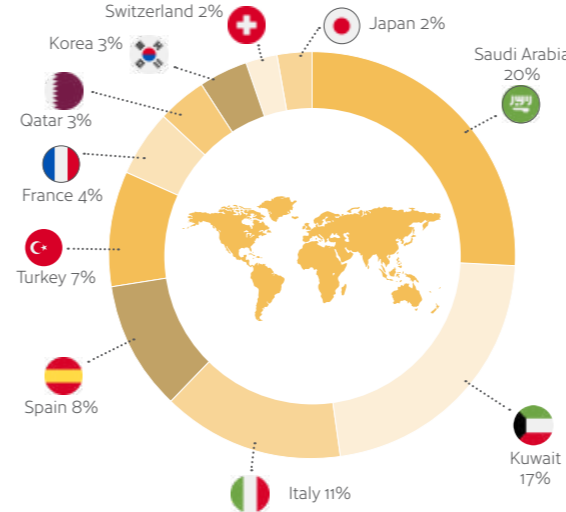

Our nationality mix

Accreditations & Memberships

LanguageCourse^{net} Book at worldwide lowest price at:
<https://www.languagecourse.net/school-centre-of-english-studies-ces-oxford.php3>

- +1 646 503 18 10
- +44 330 124 03 17
- +34 93 220 38 75
- +33 1-78416974
- +41 225 180 700
- +49 221 162 56897
- +43 720116182
- +31 858880253
- +7 4995000466
- +46 844 68 36 76
- +47 219 30 570
- +45 898 83 996
- +39 02-94751194
- +81 345 895 399
- +55 213 958 08 76
- +86 19816218990
- +48 223 988 072