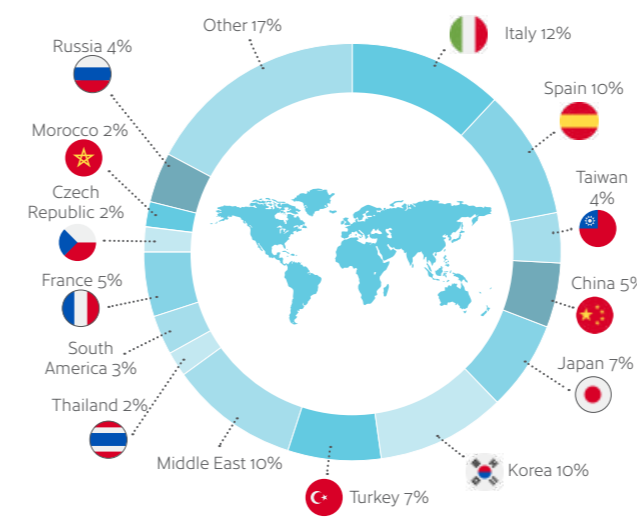

Our nationality mix

Accreditations & Memberships

LanguageCourse^{net} Book at worldwide lowest price at:
<https://www.languagecourse.net/school-centre-of-english-studies-ces-oxford.php3>

- +1 646 503 18 10
- +44 330 124 03 17
- +34 93 220 38 75
- +33 1-78416974
- +41 225 180 700
- +49 221 162 56897
- +43 720116182
- +31 858880253
- +7 4995000466
- +46 844 68 36 76
- +47 219 30 570
- +45 898 83 996
- +39 02-94751194
- +48 223 988 072
- +81 345 895 399
- +55 213 958 08 76
- +86 19816218990