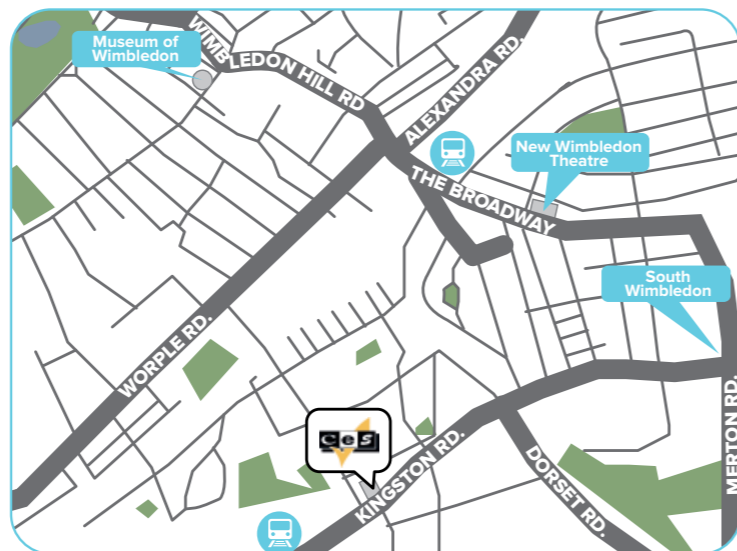

- MINIMUM AGE: 16
- MAXIMUM PER CLASS: 14
- AVERAGE CLASS SIZE: 12
- YEAR-ROUND CLASSROOMS: 11
- DISTANCE TO LONDON: 25 mins

- Small school with an experienced and dedicated team
- Families within walking distance and close to public transport
- Located in the fashionable suburb of Wimbledon
- 10 minutes walk from the train / tube system