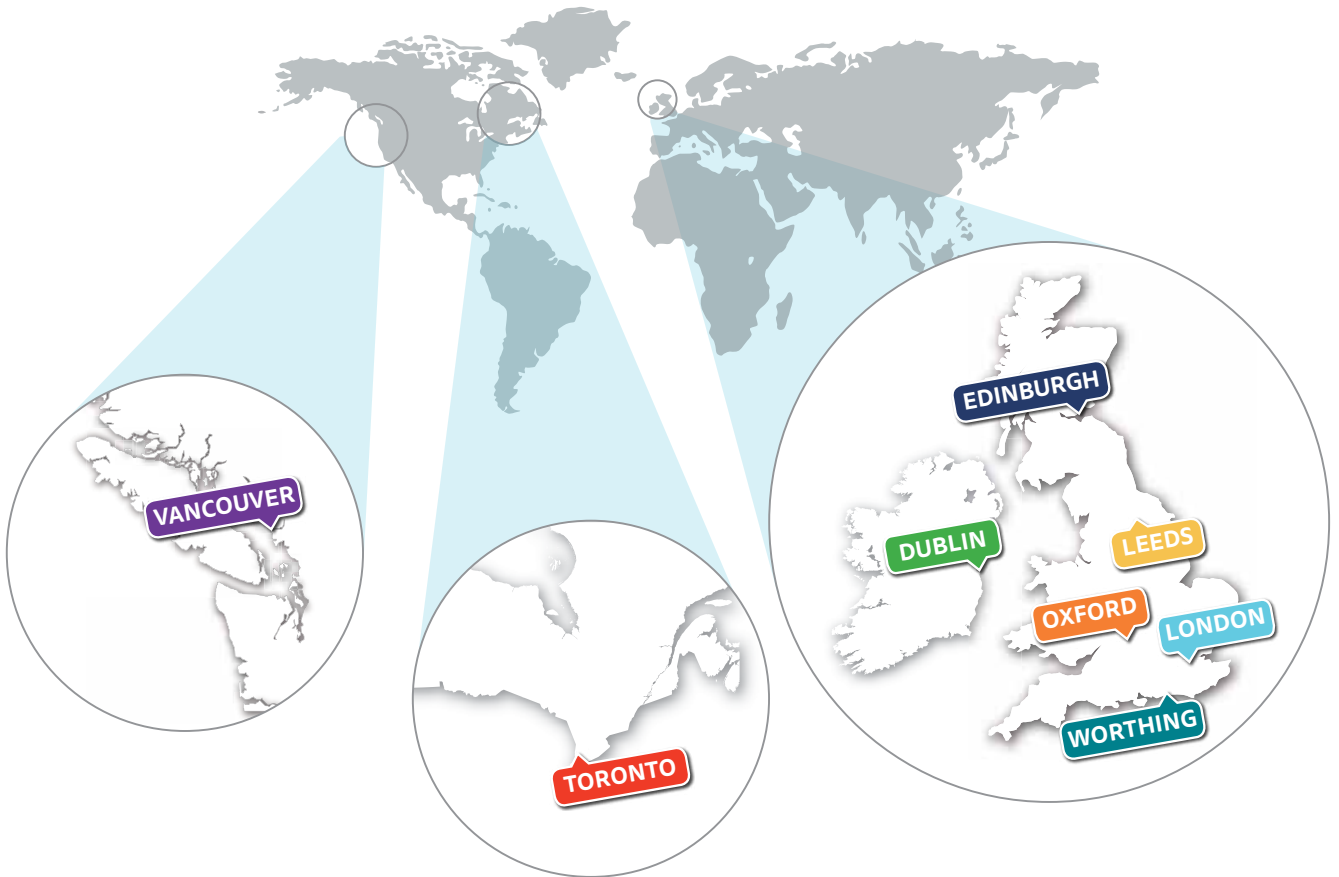

Log On today...

WWW.CES-SCHOOLS.COM/LOGIN

www.ces-schools.com

www.ieltstoronto.com

www.ieltsdublin.com

www.ieltsleeds.com

DUBLIN	TORONTO	VANCOUVER	LONDON	EDINBURGH	OXFORD	LEEDS	WORTHING
31 Dame Street, Dublin 2, Ireland	112 Elizabeth Street, Toronto, ON M5G 1P5, Canada	322 Water Street, Mezzanine Vancouver, BC V6B 1B6 Canada	Nelson House, 271 Kingston Road, Wimbledon, SW19 3NW England	54 Manor Place, Edinburgh, EH3 7EH Scotland	67 High Street, Wheatley, Oxfordshire, OX33 1XT England	9 Park Place, Leeds, LS1 2RU England	12 Stoke Abbott Road, Worthing, West Sussex, BN11 1HE England
+353 (0)1 671 4233 info@ces-schools.com	+1 416 968 1405 toronto@ces-schools.com	+1 877 337 5377 vancouver@ces-schools.com	+44(0)20 8543 5150 london@ces-schools.com	+44(0)131 226 5004 edinburgh@ces-schools.com	+44(0)1865 874786 oxford@ces-schools.com	+44 (0)113 2427171 leeds@ces-schools.com	+44 (0)1903 231330 worthing@ces-schools.com