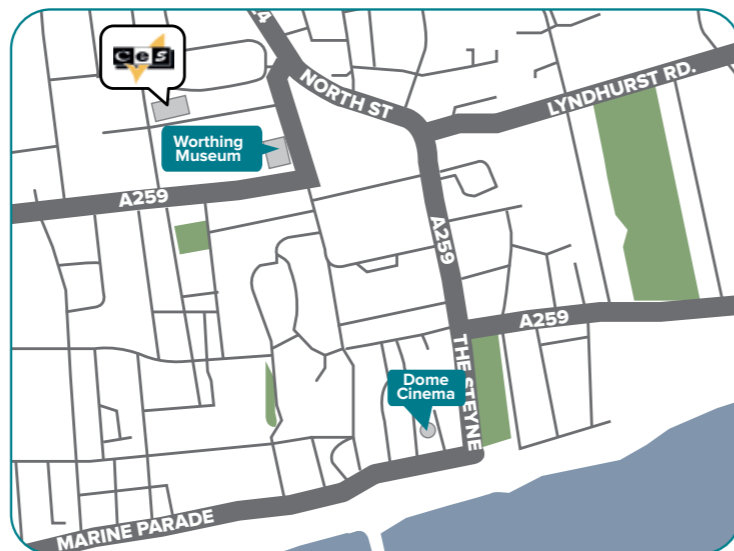

- Only British Council accredited school in Worthing.
- Families within walking distance and close to public transport.
- Worthing is a small safe and secure town.
- Easy to navigate with excellent public transport.