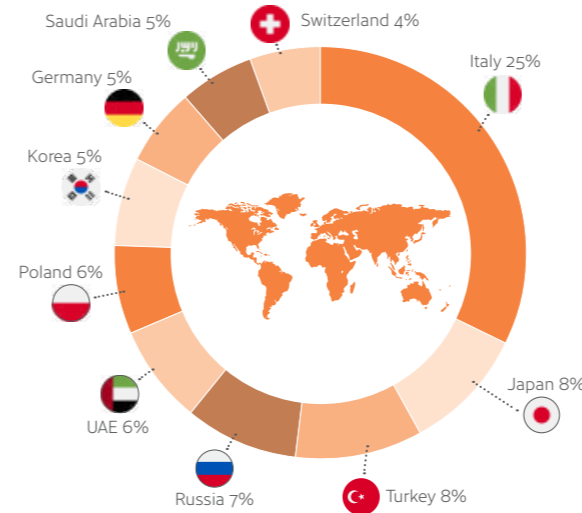

Our nationality mix

Accreditations & Memberships

LanguageCourse^{net} Book at worldwide lowest price at:
<https://www.languagecourse.net/school-centre-of-english-studies-ces-oxford.php3>

+1 646 503 18 10	+44 330 124 03 17	+34 93 220 38 75	+33 1-78416974	+41 225 180 700	+49 221 162 56897	+43 720116182
+31 858880253	+7 4995000466	+46 844 68 36 76	+47 219 30 570	+45 898 83 996	+39 02-94751194	+48 223 988 072
+81 345 895 399	+55 213 958 08 76	+86 19816218990