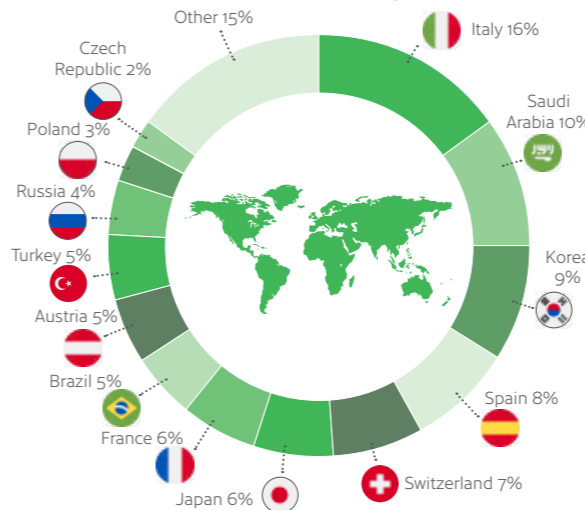

Our nationality mix

Accreditations & Memberships

LanguageCourse^{net} Book at worldwide lowest price at:
<https://www.languagecourse.net/school-centre-of-english-studies-ces-oxford.php3>

+1 646 503 18 10	+44 330 124 03 17	+34 93 220 38 75	+33 1-78416974	+41 225 180 700	+49 221 162 56897	+43 720116182
+31 858880253	+7 4995000466	+46 844 68 36 76	+47 219 30 570	+45 898 83 996	+39 02-94751194	+48 223 988 072
+81 345 895 399	+55 213 958 08 76	+86 19816218990