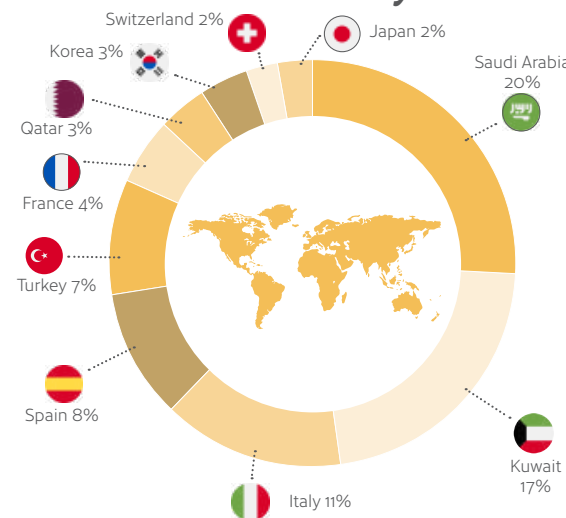

Our nationality mix

Accreditations & Memberships

LanguageCourse^{net} Book at worldwide lowest price at:
<https://www.languagecourse.net/school-centre-of-english-studies-ces-oxford.php3>

- +1 646 503 18 10
- +44 330 124 03 17
- +34 93 220 38 75
- +33 1-78416974
- +41 225 180 700
- +49 221 162 56897
- +43 720116182
- +31 858880253
- +7 4995000466
- +46 844 68 36 76
- +47 219 30 570
- +45 898 83 996
- +39 02-94751194
- +48 223 988 072
- +81 345 895 399
- +55 213 958 08 76
- +86 19816218990