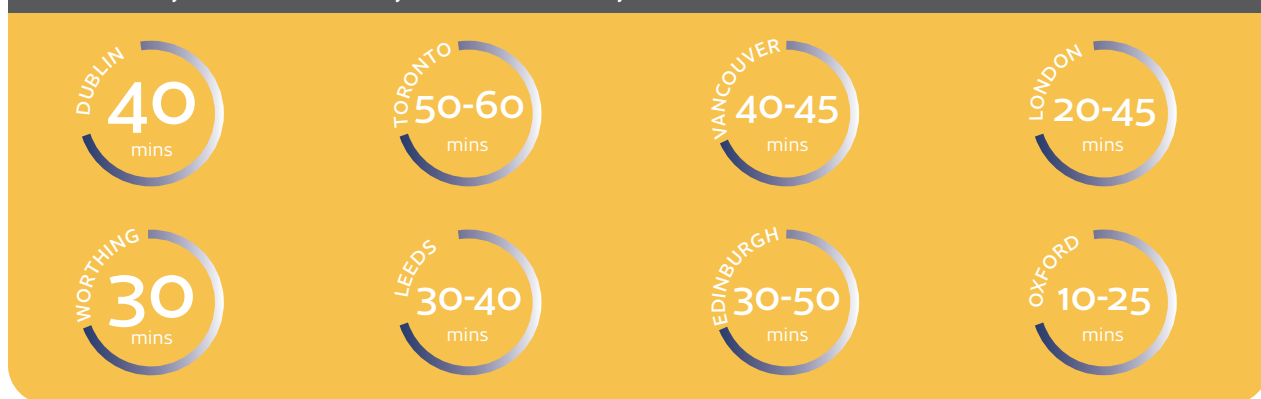

CES can also offer 'Premium Home Stay' option in Wimbledon and Oxford.

CES Homestay facilities are ideally located within easy access to all our schools

Residential Accommodation

For students aged 18+ years of age who may prefer more independence - or if you want to experience living in a furnished apartment or residence while you improve your language skills with other like-minded students - then perhaps one of our alternative accommodation options would be the best choice for you.

CES offers wonderful self-catering residential accommodation (availability dependent) in Dublin, London, Vancouver, Toronto, Leeds and Worthing. Single en-suite rooms form part of an apartment of 4/5 bedrooms with shared cooking and eating facilities. Many of the new residences also have gym and laundry facilities on-site.