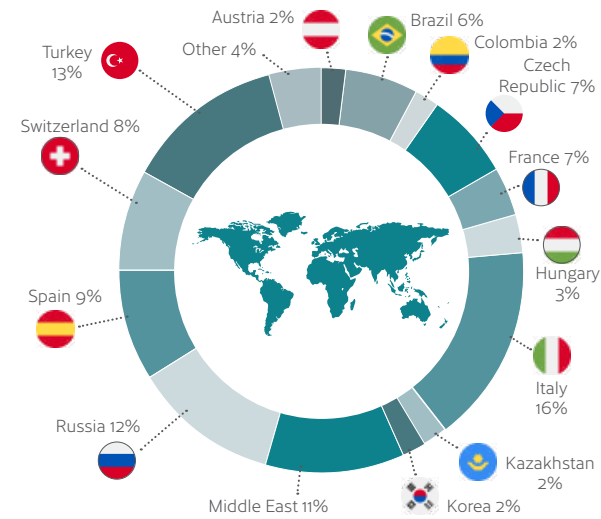

Our nationality mix

Accreditations & Memberships

LanguageCourse^{net} Book at worldwide lowest price at:
<https://www.languagecourse.net/school-centre-of-english-studies-ces-oxford.php3>

- +1 646 503 18 10
- +44 330 124 03 17
- +34 93 220 38 75
- +33 1-78416974
- +41 225 180 700
- +49 221 162 56897
- +43 720116182
- +31 858880253
- +7 4995000466
- +46 844 68 36 76
- +47 219 30 570
- +45 898 83 996
- +39 02-94751194
- +48 223 988 072
- +81 345 895 399
- +55 213 958 08 76
- +86 19816218990