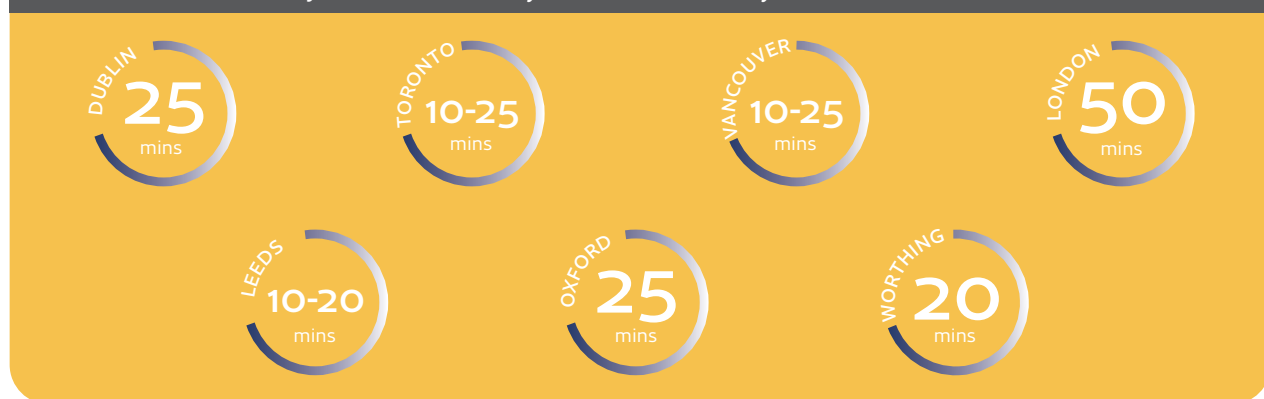

In CES Dublin we also offer 2 private CES shared houses with single, twin or double rooms, all ensuite with shared cooking and eating facilities.

CES Student Residential facilities are ideally located within easy access to all our schools