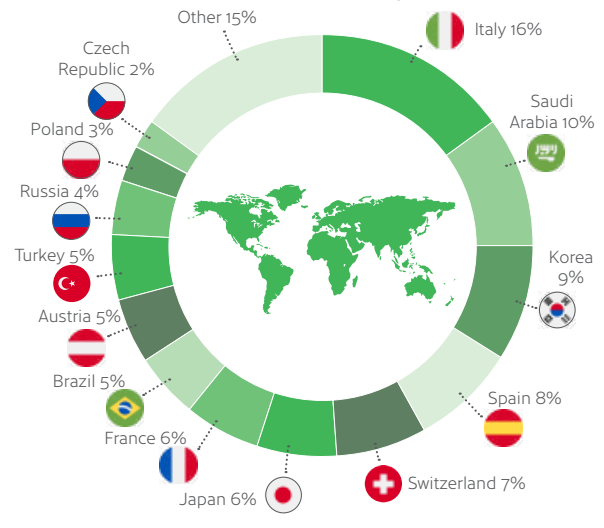

Dublin

Experience the warmth and heart of Europe's most welcoming city

Our Dublin school has the perfect locations, right in the heart of the historic city of Dublin. All the main tourist attractions, shopping areas and relaxing city parks are within 15 minutes walk from the schools.

- ### Vibrant

A city that's as intimate as a village and as friendly as an Irish pub.
- ### Social

Dublin is famous for its great pubs and friendly people. Take some time and experience some Irish hospitality.
- ### Historic

The city's streets and alleys are filled with vibrant art and historic buildings, hip cafés and traditional pubs.

Official IELTS, Pearson, OET, Cambridge test centre & Celta centre

- MINIMUM AGE **16**
- MAXIMUM PER CLASS **14**
- AVERAGE CLASS SIZE **12**
- YEAR-ROUND CLASSROOMS **34**
- IELTS EXAMS **70+** per week

- Experienced and highly qualified staff.
- Over 40 years' experience.
- 3 campuses in the heart of Dublin.
- Excellent accommodation options available.

Our nationality mix

Accreditations & Memberships

LanguageCourse^{net} Book at worldwide lowest price at:
<https://www.languagecourse.net/school-centre-of-english-studies-ces-oxford.php3>