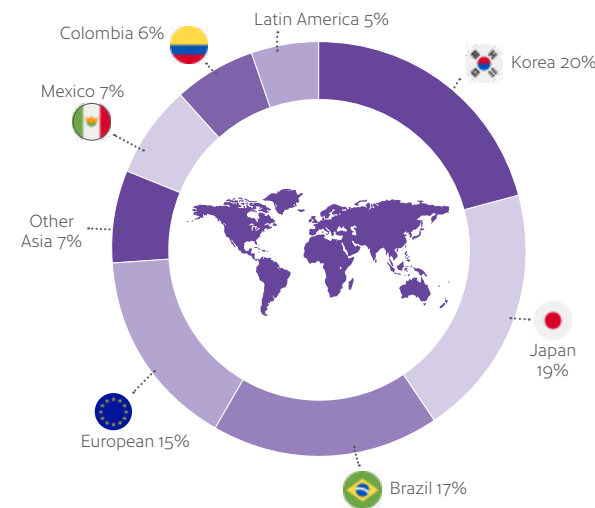

Our nationality mix

Accreditations & Memberships

LanguageCourse^{net} Book at worldwide lowest price at:
<https://www.languagecourse.net/school-centre-of-english-studies-ces-oxford.php3>

+1 646 503 18 10	+44 330 124 03 17	+34 93 220 38 75	+33 1-78416974	+41 225 180 700	+49 221 162 56897	+43 720116182
+31 858880253	+7 4995000466	+46 844 68 36 76	+47 219 30 570	+45 898 83 996	+39 02-94751194	+48 223 988 072
+81 345 895 399	+55 213 958 08 76	+86 19816218990