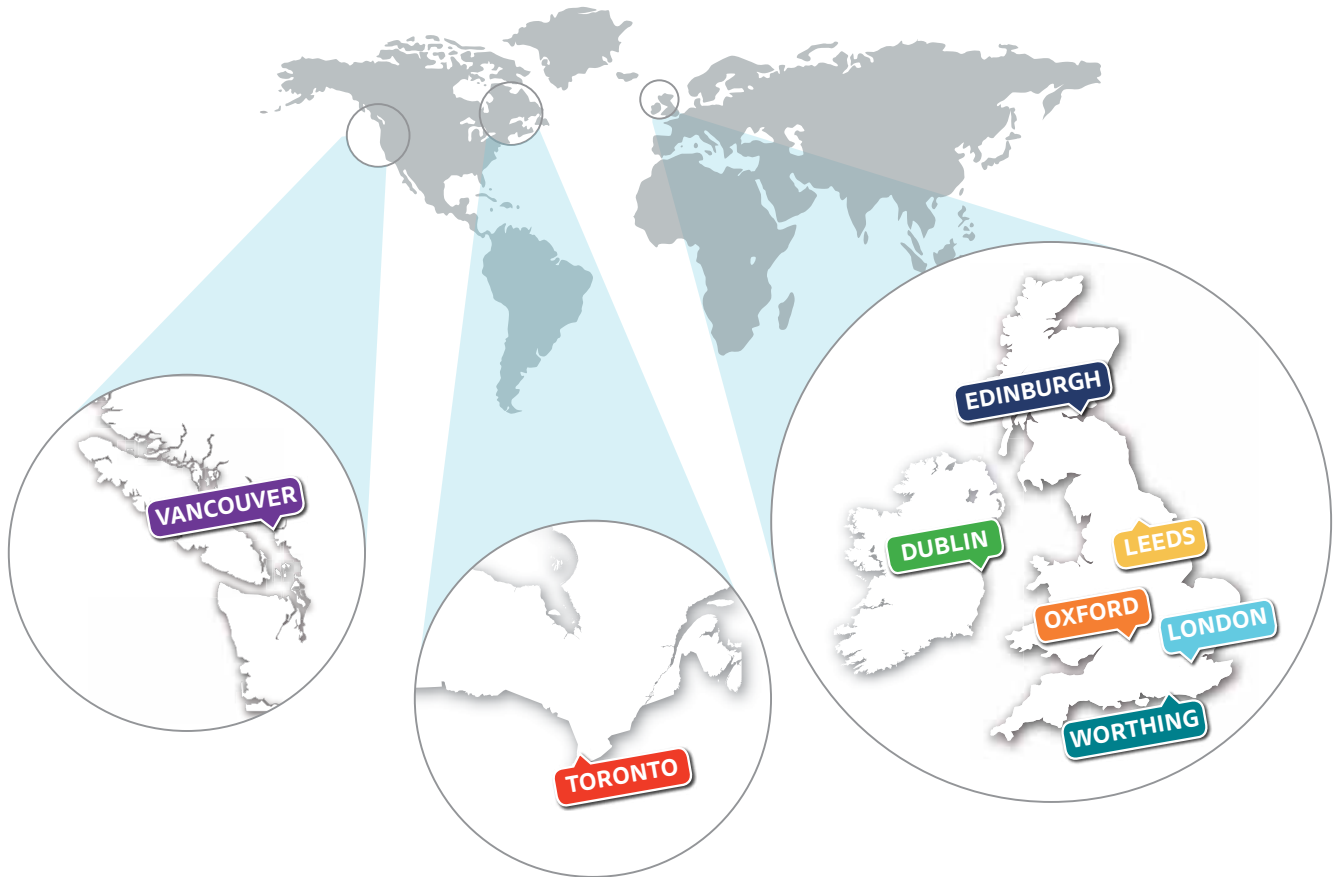

Log On today...

WWW.CES-SCHOOLS.COM/LOGIN

www.ces-schools.com

www.ieltstoronto.com

www.ieltsdublin.com

www.ieltsleeds.com

DUBLIN	TORONTO	VANCOUVER	LONDON	EDINBURGH	OXFORD	LEEDS	WORTHING
31 Dame Street, Dublin 2, Ireland	112 Elizabeth Street, Toronto, ON M5G 1P5, Canada	322 Water Street, Mezzanine Vancouver, BC V6B 1B6 Canada	Nelson House, 271 Kingston Road, Wimbledon, SW19 3NW England	54 Manor Place, Edinburgh, EH3 7EH Scotland	67 High Street, Wheatley, Oxfordshire, OX33 1XT England	9 Park Place, Leeds, LS1 2RU England	12 Stoke Abbott Road, Worthing, West Sussex, BN11 1HE England
+353 (0)1 671 4233 info@ces-schools.com	+1 416 968 1405 toronto@ces-schools.com	+1 877 337 5377 vancouver@ces-schools.com	+44(0)20 8543 5150 london@ces-schools.com	+44(0)131 226 5004 edinburgh@ces-schools.com	+44(0)1865 874786 oxford@ces-schools.com	+44 (0)113 2427171 leeds@ces-schools.com	+44 (0)1903 231330 worthing@ces-schools.com