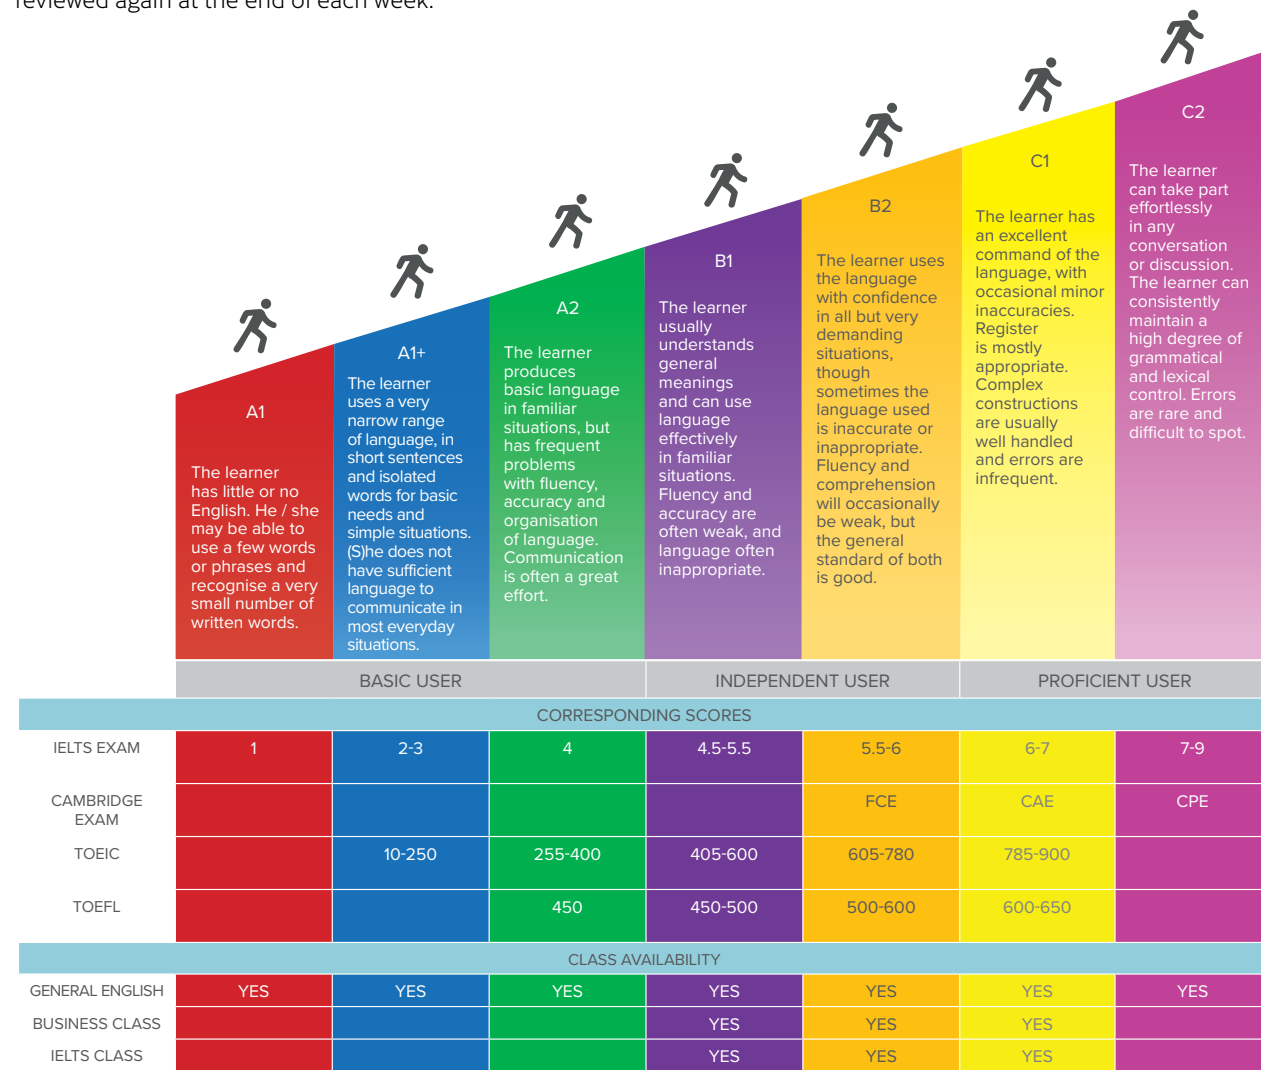

Level Descriptors

CES offers tuition for students who wish to make the maximum amount of progress to develop their English language skills that may be required for further study or future career opportunities. CES provides various language courses suitable to all English language levels. Our professional Academic Team are available to help and advise you on your language course choices.

Every week your teachers make a plan based on the learning needs of the students.

The course book and our Curriculum Framework, which is matched to the CEFR (Common European Framework of References for Languages) is the basis for much of the curriculum, with supplementary material taken from resource books and authentic materials.

Learning objectives for the week are set and shared with students on Monday morning. These objectives are reviewed again at the end of each week.

You will also have regular revision and testing to help you review your learning and measure your progress. In addition, you will have regular online tutorials with your teacher where you can discuss your individual progress and needs in more detail.

ALL OUR LANGUAGE COURSES INCLUDE

- Placement test
- Access to CES Online Platform
- Welcome Orientation tour on the first Monday of your course
- Access to the Adult Social programme
- Access to the Self-Access Centre
- Full use of school facilities

* CES Vancouver does not offer online tutorials.

Course Information

COURSE	LOCATIONS			HOURS PER WEEK			MINUTES PER LESSON			SCHEDULE		
	IRL	UK	CAN	IRL	UK	CAN	IRL	UK	CAN	IRELAND	UK	CANADA
★ = most popular												
Standard General English	✓	✓	✓	18.33	15	15	55	45	45	09:00 - 13:00, Mon - Fri	09:30 - 13:00, Mon - Fri	09:00 - 12:15, Mon - Fri
★ Intensive General English	✓	✓	✓	23.83	22	18.75	55	45	45	09:00 - 13:00, Mon - Fri, 14:00 - 16:00, Tues to Thurs	09:30 - 13:00, Mon - Fri, 14:00 - 16:30 Tues to Thurs	09:00 - 14:00, Mon - Thurs, 09:00 - 12:15 Fridays
Super Intensive General English	X	X	✓				22.5		45			09:00 - 15:15, Mon - Thurs, 09:00 - 12:15 Fridays
Combination Course	✓	✓	✓	23.33	23.33	19	55	45	45	09:00 - 13:00 Mon - Fri Group Lessons, 14:00 - 16:30 Two Afternoons One-to-One		
One-To-One Lessons *	✓	✓	✓	Min 2	Min 2	Min 2	60	60	60			
★ Standard IELTS Preparation	✓	X	✓	18.33			15	55	45	09:00 - 13:00, Mon - Fri		09:00 - 12:15, Mon - Fri
Intensive IELTS Preparation	✓	✓	✓	23.83	22	18.75	55	45	45	09:00 - 13:00, Mon - Fri, 14:00 - 16:00, Tues to Thurs	09:30 - 13:00, Mon - Fri, 14:00 - 16:30 Tues to Thurs	09:00 - 14:00, Mon - Thurs, 09:00 - 12:15 Fridays
Cambridge Preparation	✓	✓	✓	23.83	23.33	18.75	55	45	45	9:00 - 13:00, Mon to Fri (GE), 14:00 - 16:00, Tues to Thurs (Cambridge)	09:30 - 13:00, Mon to Fri (GE), 14:00 - 16:30 two afternoons One to One Cambridge Prep	09:00 - 12:15, Mon - Fri (GE), 13:00 - 15:15, Mon - Thurs (One-to-One Cambridge Prep)
★ University Pathway Program	✓	✓	✓	23.83	22	22.5	55	45	45	09:00 - 13:00, Mon - Fri, 14:00 - 16:00, Tues to Thurs	09:30 - 13:00, Mon - Fri, 14:00 - 16:30 Tues to Thurs	09:00 - 15:15, Mon - Thurs, 09:00 - 12:15 Fridays
★ Overseas Teacher Training **	✓	✓	X	18.33	15		55	45		09:00 - 13:00, Mon - Fri	09:30 - 13:00, Mon - Fri	
CELTA ***	✓	✓	X	35	35		90	90		09:00 - 17:00, Mon - Fri	09:30 - 17:00, Mon - Fri	
General English with Business	✓	✓	✓	23.83	22	18.75	55	45	45	09:00 - 13:00 Mon - Fri General English, 14:00 - 16:00 Tues - Thurs - Business English	09:30 - 13:00 Mon - Fri General English, 14:00 - 16:30 Tues - Thurs Business English	09:00 - 12:15 Mon - Fri General English, 13:00 - 14:00 Mon - Thurs Business English
Digital Marketing ****	X	X	✓				22.5		45			09:00 - 15:15, Mon - Thurs, 09:00 - 12:15 Fridays
30+ ****	X	X	✓				15		45			09:00 - 12:15, Mon - Fri
50+ *****	X	✓	X		15				45		09:30 - 13:00, Mon - Fri	

* Min 2 hours / session ** UK: London, Edinburgh, Leeds, Worthing; Canada: Groups Only
*** Online Part time: Independent work approx 20 hrs p/w, must attend teaching practice every week
**** Toronto only ***** Afternoon cultural visits and 1 full day tour included

LanguageCourse.net Book at worldwide lowest price at: <https://www.languagecourse.net/school-centre-of-english-studies-ces-oxford.php3>

- +1 646 503 18 10
- +44 330 124 03 17
- +34 93 220 38 75
- +33 1-78416974
- +41 225 180 700
- +49 221 162 56897
- +43 720116182
- +31 858880253
- +7 4995000466
- +46 844 68 36 76
- +47 219 30 570
- +45 898 83 996
- +39 02-94751194
- +48 223 988 072
- +81 345 895 399
- +55 213 958 08 76
- +86 19816218990