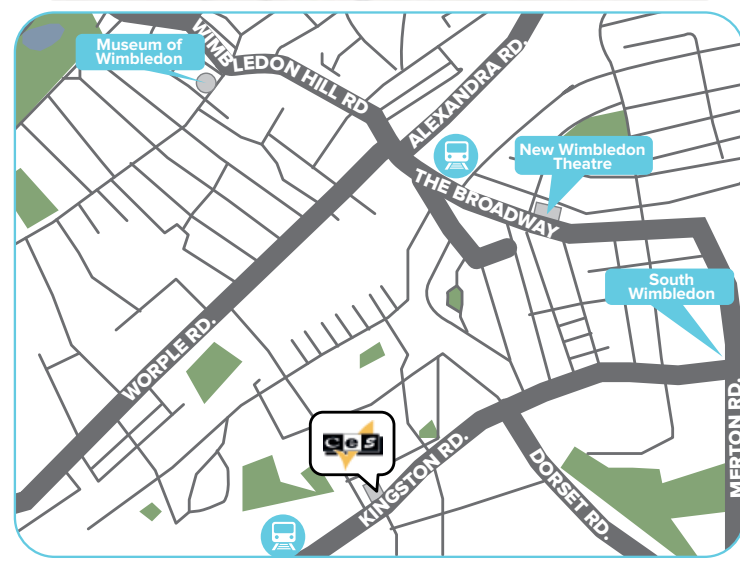

MINIMUM AGE
16

MAXIMUM PER CLASS
14

AVERAGE CLASS SIZE
12

YEAR-ROUND CLASSROOMS
11

DISTANCE TO LONDON
25
mins

Small school with an experienced and dedicated team

Families within walking distance and close to public transport

Located in the fashionable suburb of Wimbledon

10 minutes walk from the train / tube system