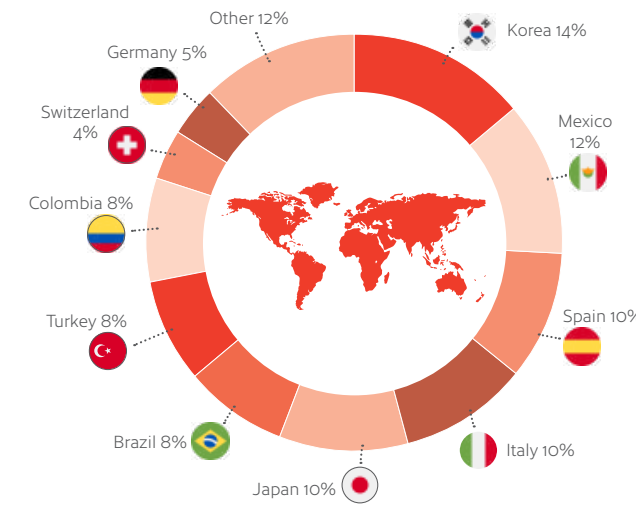

Our nationality mix

Accreditations & Memberships

LanguageCourse^{net} Book at worldwide lowest price at:
<https://www.languagecourse.net/school-centre-of-english-studies-ces-oxford.php3>

- +1 646 503 18 10
- +44 330 124 03 17
- +34 93 220 38 75
- +33 1-78416974
- +41 225 180 700
- +49 221 162 56897
- +43 720116182
- +31 858880253
- +7 4995000466
- +46 844 68 36 76
- +47 219 30 570
- +45 898 83 996
- +39 02-94751194
- +48 223 988 072
- +81 345 895 399
- +55 213 958 08 76
- +86 19816218990