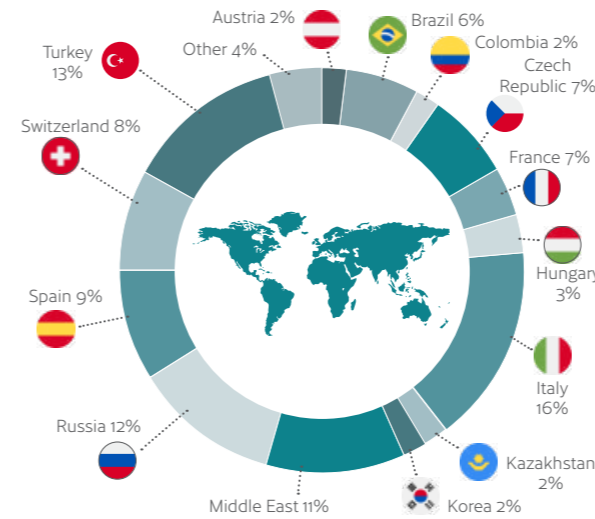

Our nationality mix

Accreditations & Memberships

LanguageCourse^{net} Book at worldwide lowest price at:
<https://www.languagecourse.net/school-centre-of-english-studies-ces-oxford.php3>

+1 646 503 18 10	+44 330 124 03 17	+34 93 220 38 75	+33 1-78416974	+41 225 180 700	+49 221 162 56897	+43 720116182
+31 858880253	+7 4995000466	+46 844 68 36 76	+47 219 30 570	+45 898 83 996	+39 02-94751194	+48 223 988 072
+81 345 895 399	+55 213 958 08 76	+86 19816218990