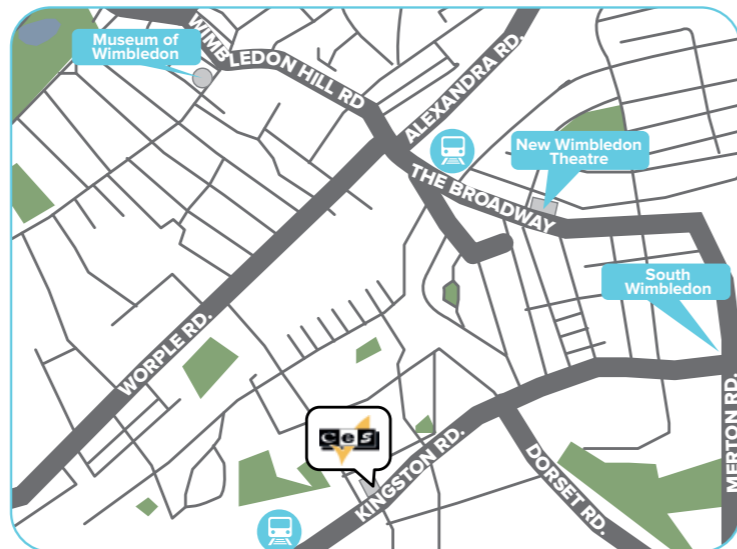

## Accessible

Located in the heart of the historic district – just 200 meters from Waterfront Station, the centre point for public transportation.

- Small school with an experienced and dedicated team
- Families within walking distance and close to public transport
- Located in the fashionable suburb of Wimbledon
- 10 minutes walk from the train / tube system