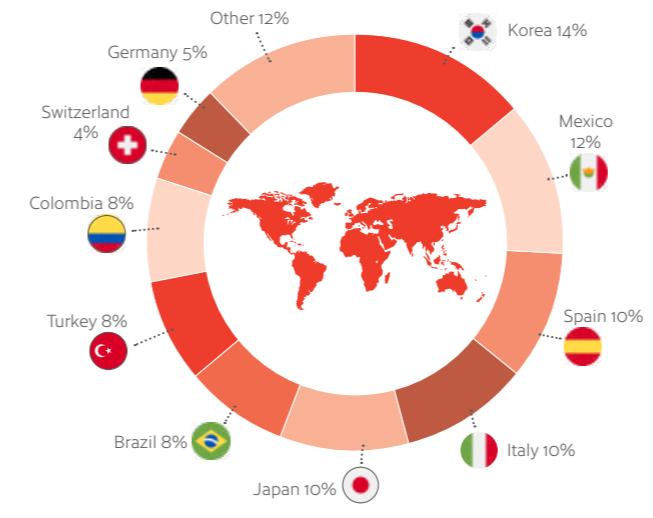

Our nationality mix

Accreditations & Memberships

LanguageCourse^{net} Book at worldwide lowest price at:
<https://www.languagecourse.net/school-centre-of-english-studies-ces-oxford.php3>

- +1 646 503 18 10
- +44 330 124 03 17
- +34 93 220 38 75
- +33 1-78416974
- +41 225 180 700
- +49 221 162 56897
- +43 720116182
- +31 858880253
- +7 4995000466
- +46 844 68 36 76
- +47 219 30 570
- +45 898 83 996
- +39 02-94751194
- +48 223 988 072
- +81 345 895 399
- +55 213 958 08 76
- +86 19816218990