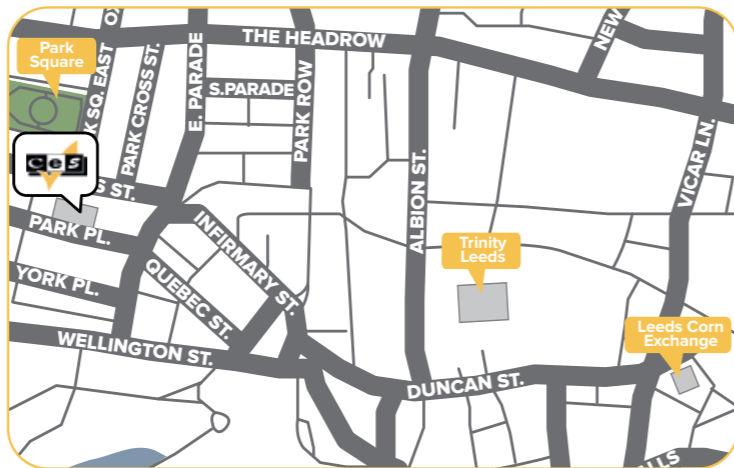

Official Celta centre
IELTS **CELTA**
Continuing Education for Teachers of English as a Foreign Language

Dedicated and experienced staff with full qualifications.

Average commute time of 20 minutes from homestays.

Located in the very heart of Leeds city centre.

8 minutes walk from all forms of public transport.