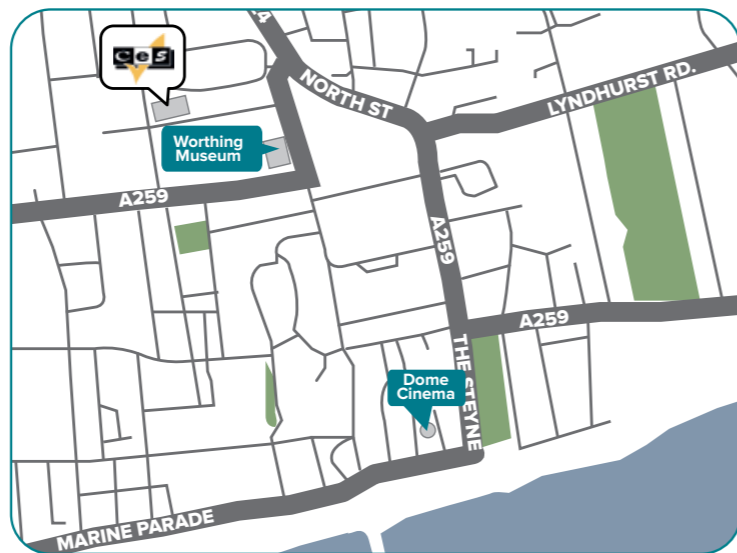

Beach vibe

A thriving seafront offering plenty of opportunities to enjoy the British sun.

Friendly

Worthing is known for its warm welcome to all visitors.

Only British Council accredited school in Worthing.

Families within walking distance and close to public transport.

Worthing is a small safe and secure town.

Easy to navigate with excellent public transport.