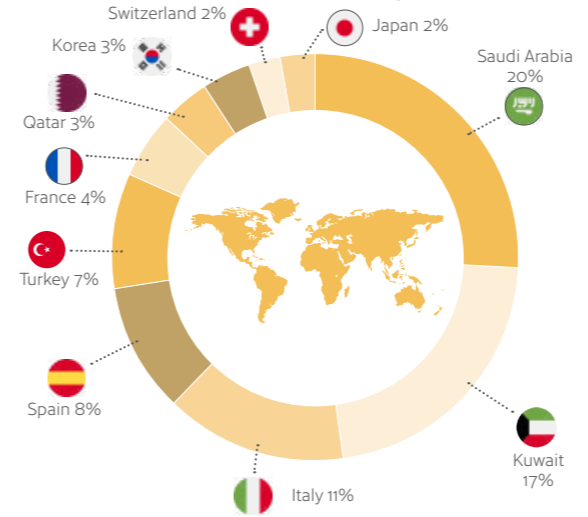

Our nationality mix

Accreditations & Memberships
ALTO **BRITISH COUNCIL** **IALC** **ENGLISHUK**

LanguageCourse^{net} Book at worldwide lowest price at:
<https://www.languagecourse.net/school-centre-of-english-studies-ces-oxford.php3>

+1 646 503 18 10	+44 330 124 03 17	+34 93 220 38 75	+33 1-78416974	+41 225 180 700	+49 221 162 56897	+43 720116182
+31 858880253	+7 4995000466	+46 844 68 36 76	+47 219 30 570	+45 898 83 996	+39 02-94751194	+48 223 988 072
+81 345 895 399	+55 213 958 08 76	+86 19816218990