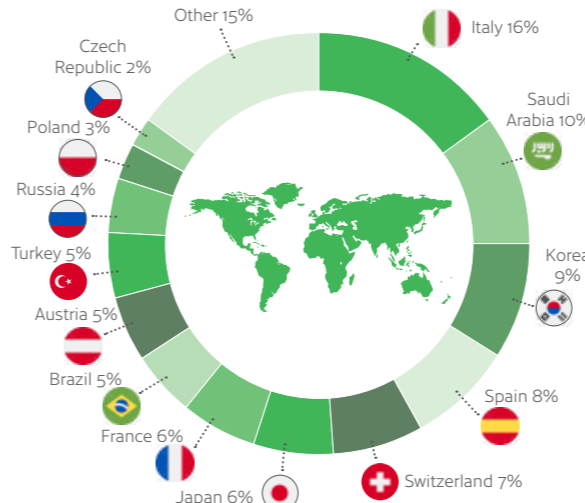

Dublin

Experience the warmth and heart of Europe's most welcoming city

Our Dublin school has the perfect locations, right in the heart of the historic city of Dublin. All the main tourist attractions, shopping areas and relaxing city parks are within 15 minutes walk from the schools.

The city's streets and alleys are filled with vibrant art and historic buildings, hip cafés and traditional pubs.

Official IELTS, Pearson, OET, Cambridge test centre & Celta centre

- MINIMUM AGE **16**
- MAXIMUM PER CLASS **14**
- AVERAGE CLASS SIZE **12**
- YEAR-ROUND CLASSROOMS **34**
- IELTS EXAMS **70+** per week

- Experienced and highly qualified staff.
- Over 40 years' experience.
- 3 campuses in the heart of Dublin.
- Excellent accommodation options available.

Our nationality mix

Accreditations & Memberships

LanguageCourse^{net} Book at worldwide lowest price at:
<https://www.languagecourse.net/school-centre-of-english-studies-ces-oxford.php3>