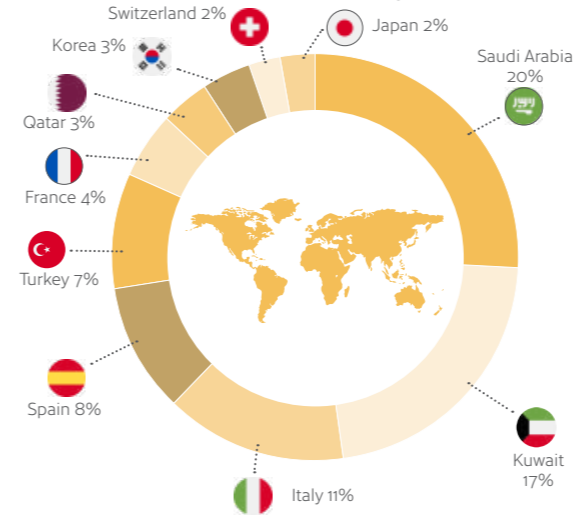

Our nationality mix

Accreditations & Memberships

ALTO **BRITISH COUNCIL** **IALC** **ENGLISHUK**

LanguageCourse^{net} Book at worldwide lowest price at:
<https://www.languagecourse.net/school-centre-of-english-studies-ces-oxford.php3>

- +1 646 503 18 10
- +44 330 124 03 17
- +34 93 220 38 75
- +33 1-78416974
- +41 225 180 700
- +49 221 162 56897
- +43 720116182
- +31 858880253
- +7 4995000466
- +46 844 68 36 76
- +47 219 30 570
- +45 898 83 996
- +39 02-94751194
- +81 345 895 399
- +55 213 958 08 76
- +86 19816218990
- +48 223 988 072