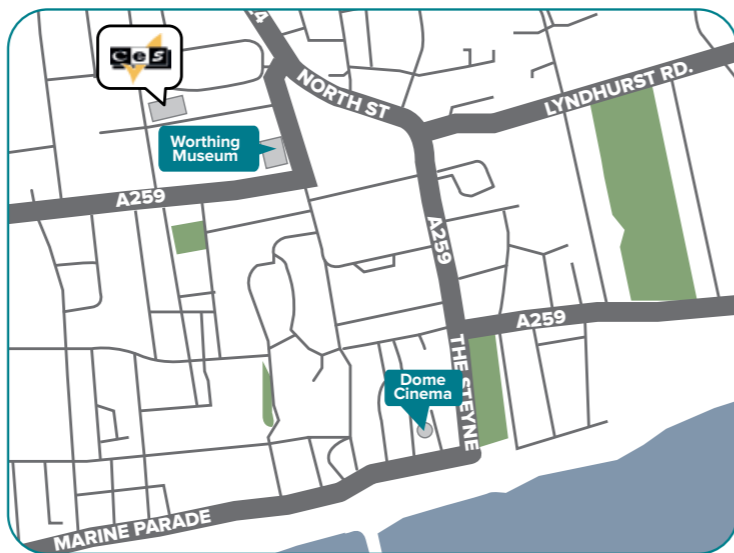

Only British Council accredited school in Worthing.

Families within walking distance and close to public transport.

Worthing is a small safe and secure town.

Easy to navigate with excellent public transport.