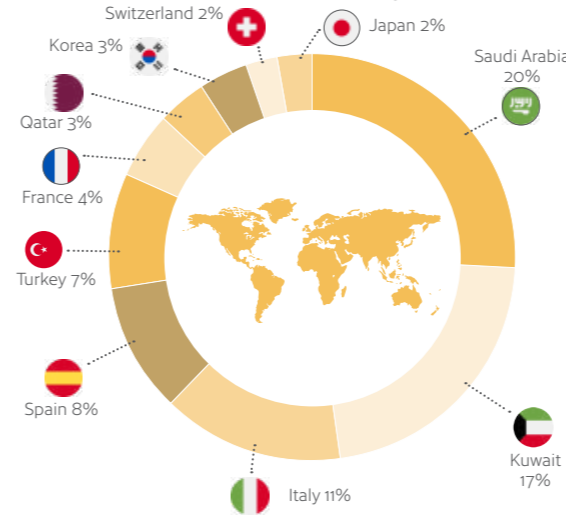

Our nationality mix

Accreditations & Memberships
ALTO **BRITISH COUNCIL** **IALC** **ENGLISHUK**

LanguageCourse^{net} Book at worldwide lowest price at:
<https://www.languagecourse.net/school-centre-of-english-studies-ces-oxford.php3>

- +1 646 503 18 10
- +44 330 124 03 17
- +34 93 220 38 75
- +33 1-78416974
- +41 225 180 700
- +49 221 162 56897
- +43 720116182
- +31 858880253
- +7 4995000466
- +46 844 68 36 76
- +47 219 30 570
- +45 898 83 996
- +39 02-94751194
- +81 345 895 399
- +55 213 958 08 76
- +86 19816218990
- +48 223 988 072