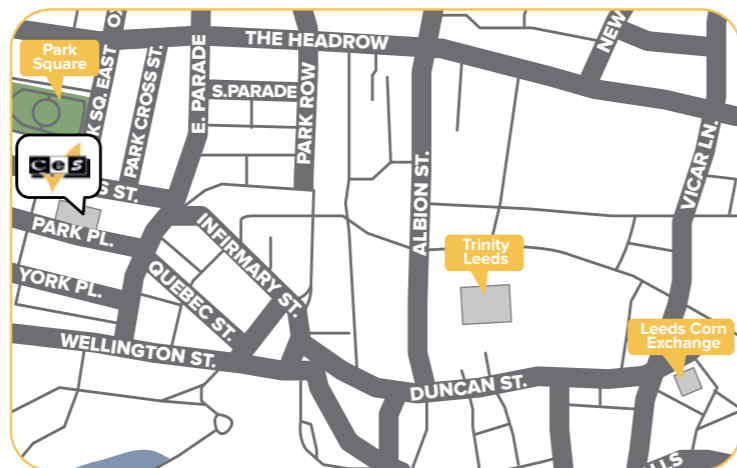

Official Celta centre
IELTS **CELTA**
Continuing Education for Teachers of English as a Foreign Language

- Dedicated and experienced staff with full qualifications.
- Average commute time of 20 minutes from homestays.
- Located in the very heart of Leeds city centre.
- 8 minutes walk from all forms of public transport.