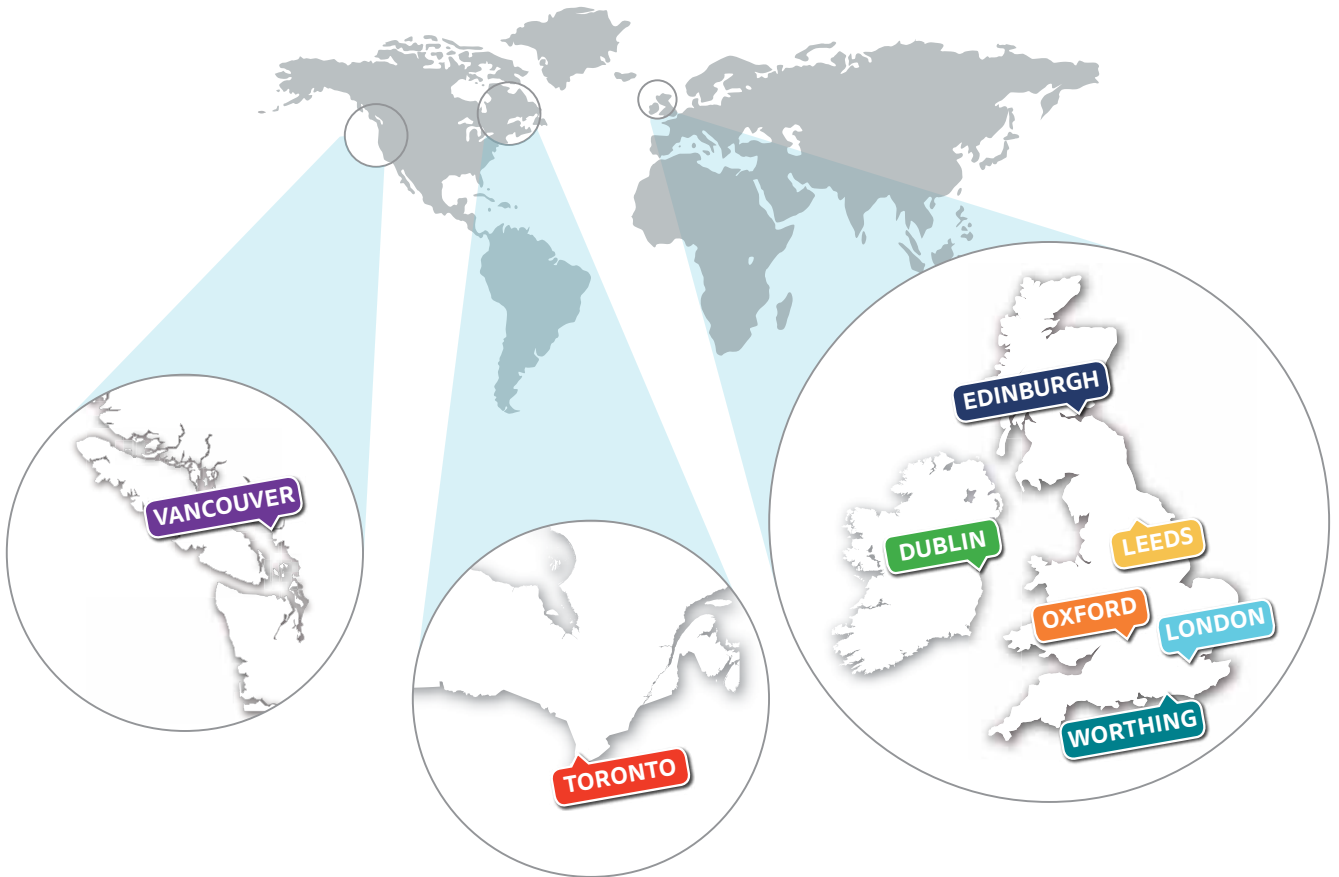

Log On today...

WWW.CES-SCHOOLS.COM/LOGIN

www.ces-schools.com

www.ieltstoronto.com

www.ieltsdublin.com

www.ieltsleeds.com

| | | | | | | | |
|--|--|--|--|--|---|---|--|
| | | | | | | | |
| DUBLIN | TORONTO | VANCOUVER | LONDON | EDINBURGH | OXFORD | LEEDS | WORTHING |
| 31 Dame Street, Dublin 2, Ireland | 112 Elizabeth Street, Toronto, ON M5G 1P5, Canada | 322 Water Street, Mezzanine Vancouver, BC V6B 1B6 Canada | Nelson House, 271 Kingston Road, Wimbledon, SW19 3NW England | 54 Manor Place, Edinburgh, EH3 7EH Scotland | 67 High Street, Wheatley, Oxfordshire, OX33 1XT England | 9 Park Place, Leeds, LS1 2RU England | 12 Stoke Abbott Road, Worthing, West Sussex, BN11 1HE England |
| +353 (0)1 671 4233 info@ces-schools.com | +1 416 968 1405 toronto@ces-schools.com | +1 877 337 5377 vancouver@ces-schools.com | +44(0)20 8543 5150 london@ces-schools.com | +44(0)131 226 5004 edinburgh@ces-schools.com | +44(0)1865 874786 oxford@ces-schools.com | +44 (0)113 2427171 leeds@ces-schools.com | +44 (0)1903 231330 worthing@ces-schools.com |