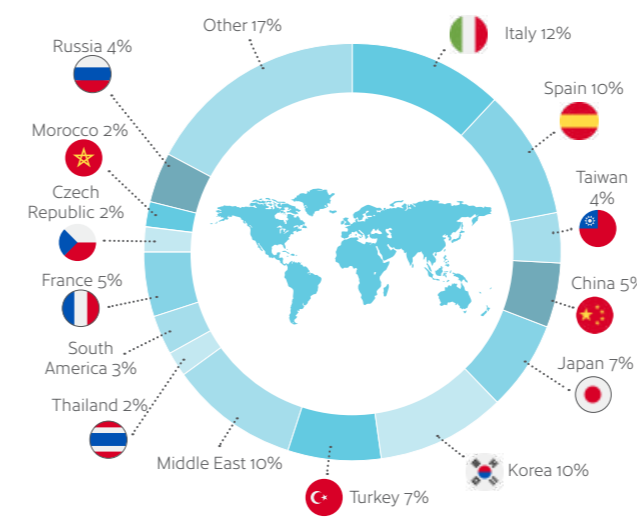

Our nationality mix

Accreditations & Memberships

Book at worldwide lowest price at: <https://www.languagecourse.net/school-centre-of-english-studies-ces-oxford.php3>

+1 646 503 18 10	+44 330 124 03 17	+34 93 220 38 75	+33 1-78416974	+41 225 180 700	+49 221 162 56897	+43 720116182
+31 858880253	+7 4995000466	+46 844 68 36 76	+47 219 30 570	+45 898 83 996	+39 02-94751194	+48 223 988 072
+81 345 895 399	+55 213 958 08 76	+86 19816218990