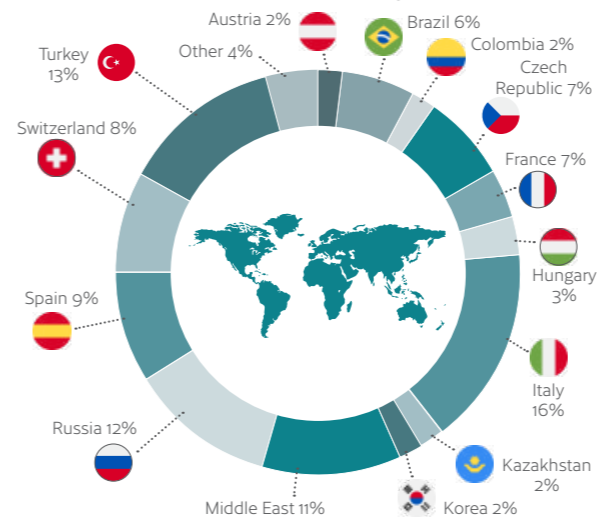

Our nationality mix

Accreditations & Memberships

LanguageCourse^{net} Book at worldwide lowest price at: <https://www.languagecourse.net/school-centre-of-english-studies-ces-oxford.php3>

+1 646 503 18 10	+44 330 124 03 17	+34 93 220 38 75	+33 1-78416974	+41 225 180 700	+49 221 162 56897	+43 720116182
+31 858880253	+7 4995000466	+46 844 68 36 76	+47 219 30 570	+45 898 83 996	+39 02-94751194	+48 223 988 072
+81 345 895 399	+55 213 958 08 76	+86 19816218990