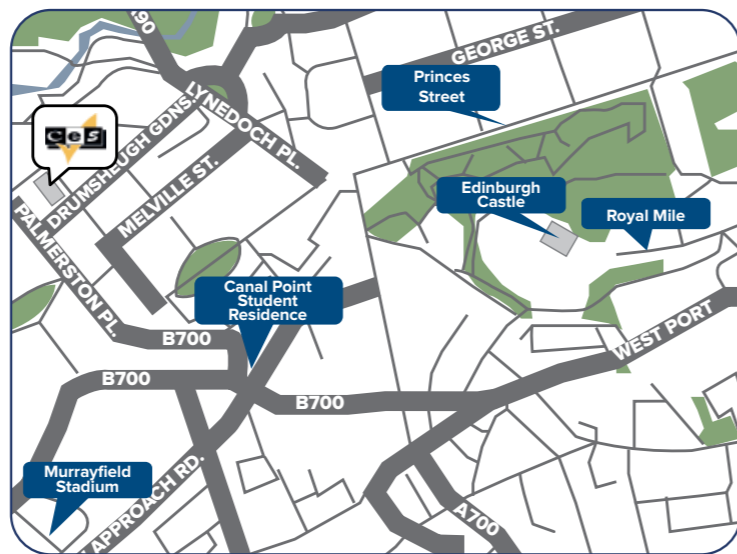

Official Celta centre
CELTA
Centres for Training English in Scotland