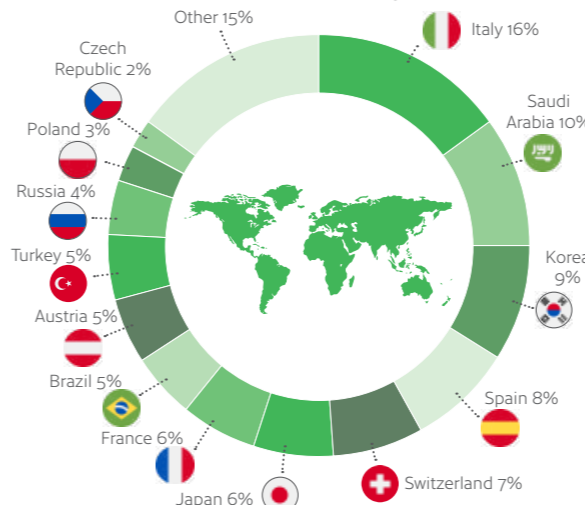

Our nationality mix

Accreditations & Memberships

LanguageCourse^{net} Book at worldwide lowest price at:
<https://www.languagecourse.net/school-centre-of-english-studies-ces-oxford.php3>

+1 646 503 18 10	+44 330 124 03 17	+34 93 220 38 75	+33 1-78416974	+41 225 180 700	+49 221 162 56897	+43 720116182
+31 858880253	+7 4995000466	+46 844 68 36 76	+47 219 30 570	+45 898 83 996	+39 02-94751194	+48 223 988 072
+81 345 895 399	+55 213 958 08 76	+86 19816218990