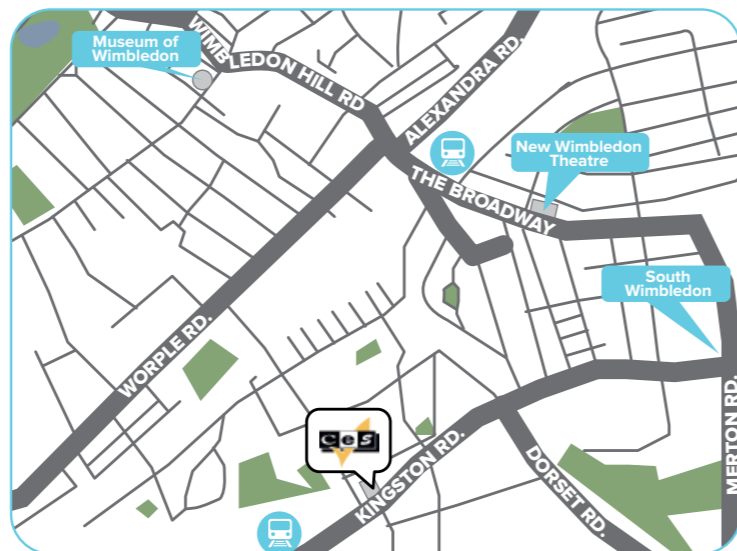

MINIMUM AGE **16**   MAXIMUM PER CLASS **14**   AVERAGE CLASS SIZE **12**   TEAR-ROUND CLASSROOMS **11**   DISTANCE TO LONDON **25** mins

Small school with an experienced and dedicated team

Families within walking distance and close to public transport

Located in the fashionable suburb of Wimbledon

10 minutes walk from the train / tube system