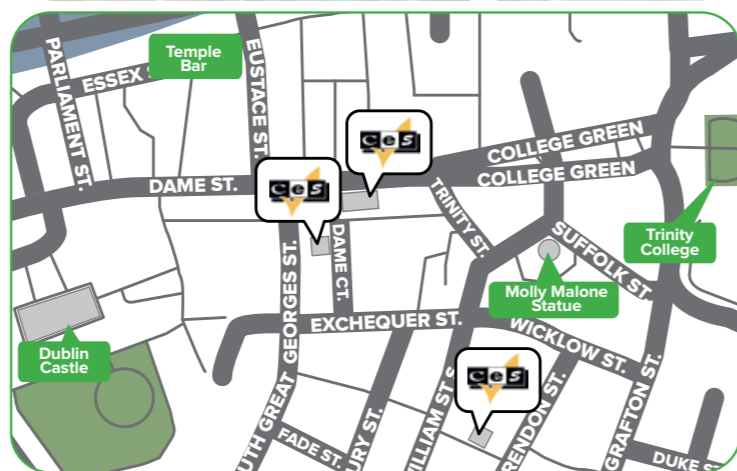

Official IELTS, Pearson, OET, Cambridge test centre & Celta centre
IELTS **OET** **UNIVERSITY OF CAMBRIDGE** **CELTA** **ETS TOEIC**