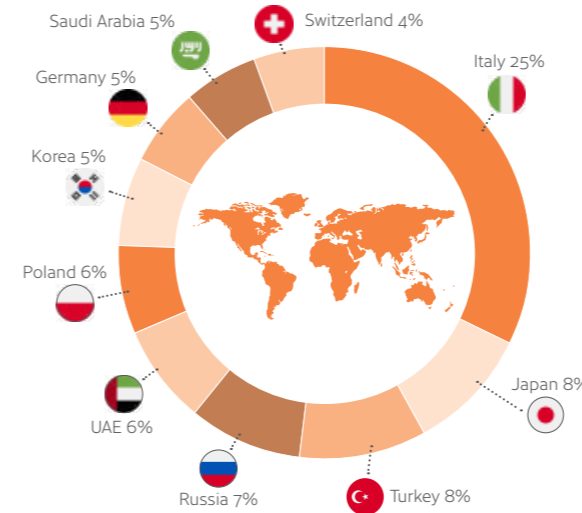

Our nationality mix

Accreditations & Memberships

LanguageCourse^{net} Book at worldwide lowest price at:
<https://www.languagecourse.net/school-centre-of-english-studies-ces-oxford.php3>

+1 646 503 18 10	+44 330 124 03 17	+34 93 220 38 75	+33 1-78416974	+41 225 180 700	+49 221 162 56897	+43 720116182
+31 858880253	+7 4995000466	+46 844 68 36 76	+47 219 30 570	+45 898 83 996	+39 02-94751194	+48 223 988 072
+81 345 895 399	+55 213 958 08 76	+86 19816218990