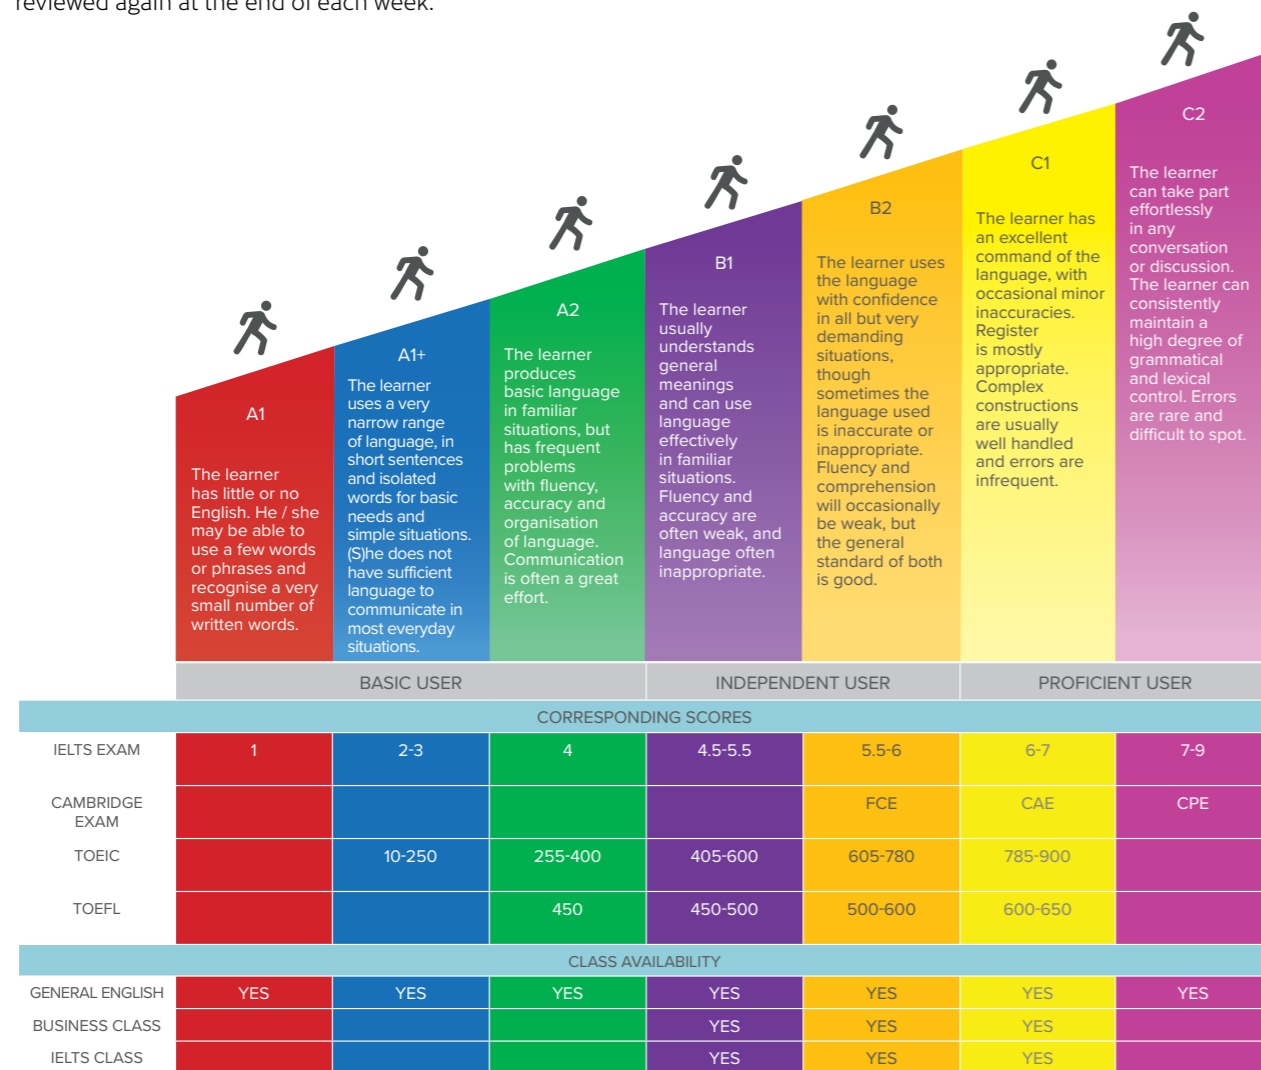

Level Descriptors

CES offers tuition for students who wish to make the maximum amount of progress to develop their English language skills that may be required for further study or future career opportunities. CES provides various language courses suitable to all English language levels. Our professional Academic Team are available to help and advise you on your language course choices.

Every week your teachers make a plan based on the learning needs of the students.

The course book and our Curriculum Framework, which is matched to the CEFR (Common European Framework of References for Languages) is the basis for much of the curriculum, with supplementary material taken from resource books and authentic materials.

Learning objectives for the week are set and shared with students on Monday morning. These objectives are reviewed again at the end of each week.

You will also have regular revision and testing to help you review your learning and measure your progress. In addition, you will have regular online tutorials with your teacher where you can discuss your individual progress and needs in more detail.

ALL OUR LANGUAGE COURSES INCLUDE

- Placement test
- Access to CES Online Platform
- Welcome Orientation tour on the first Monday of your course
- Access to the Adult Social programme
- Access to the Self-Access Centre
- Full use of school facilities

* CES Vancouver does not offer online tutorials.

Course Information

COURSE	LOCATIONS			HOURS PER WEEK			MINUTES PER LESSON			SCHEDULE			
	★ = most popular	IRL	UK	CAN	IRL	UK	CAN	IRL	UK	CAN	IRELAND	UK	CANADA
Standard General English	✓	✓	✓		18.33	15	15	55	45	45	09:00 - 13:00, Mon - Fri	09:30 - 13:00, Mon - Fri	09:00 - 12:15, Mon - Fri
★ Intensive General English	✓	✓	✓		23.83	22	18.75	55	45	45	09:00 - 13:00, Mon - Fri, 14:00 - 16:00, Tues to Thurs	09:30 - 13:00, Mon - Fri, 14:00 - 16:30 Tues to Thurs	09:00 - 14:00, Mon - Thurs, 09:00 - 12:15 Fridays
Super Intensive General English	X	X	✓				22.5			45			09:00 - 15:15, Mon - Thurs, 09:00 - 12:15 Fridays
Combination Course	✓	✓	✓		23.33	23.33	19	55	45	45	09:00 - 13:00 Mon - Fri Group Lessons, 14:00 - 16:30 Two Afternoons One-to-One		
One-To-One Lessons *	✓	✓	✓		Min 2	Min 2	Min 2	60	60	60			
★ Standard IELTS Preparation	✓	X	✓		18.33		15	55		45	09:00 - 13:00, Mon - Fri		09:00 - 12:15, Mon - Fri
Intensive IELTS Preparation	✓	✓	✓		23.83	22	18.75	55	45	45	09:00 - 13:00, Mon - Fri, 14:00 - 16:00, Tues to Thurs	09:30 - 13:00, Mon - Fri, 14:00 - 16:30 Tues to Thurs	09:00 - 14:00, Mon - Thurs, 09:00 - 12:15 Fridays
Cambridge Preparation	✓	✓	✓		23.83	23.33	18.75	55	45	45	9:00 - 13:00, Mon to Fri (GE), 14:00 - 16:00, Tues to Thurs (Cambridge)	09:30 - 13:00, Mon to Fri (GE), 14:00 - 16:30 two afternoons One to One Cambridge Prep	09:00 - 12:15, Mon - Fri (GE), 13:00 - 15:15, Mon - Thurs (One-to-One Cambridge Prep)
★ University Pathway Program	✓	✓	✓		23.83	22	22.5	55	45	45	09:00 - 13:00, Mon - Fri, 14:00 - 16:00, Tues to Thurs	09:30 - 13:00, Mon - Fri, 14:00 - 16:30 Tues to Thurs	09:00 - 15:15, Mon - Thurs, 09:00 - 12:15 Fridays
★ Overseas Teacher Training **	✓	✓	X		18.33	15		55	45		09:00 - 13:00, Mon - Fri	09:30 - 13:00, Mon - Fri	
CELTA ***	✓	✓	X		35	35		90	90		09:00 - 17:00, Mon - Fri	09:30 - 17:00 Mon - Fri	
General English with Business	✓	✓	✓		23.83	22	18.75	55	45	45	09:00 - 13:00 Mon - Fri General English, 14:00 - 16:00 Tues - Thurs - Business English	09:30 - 13:00 Mon - Fri General English, 14:00 - 16:30 Tues - Thurs Business English	09:00 - 12:15 Mon - Fri General English, 13:00 - 14:00 Mon - Thurs Business English
Digital Marketing ****	X	X	✓				22.5			45			09:00 - 15:15, Mon - Thurs, 09:00 - 12:15 Fridays
30+ ****	X	X	✓				15			45			09:00 - 12:15, Mon - Fri
50+ *****	X	✓	X			15				45		09:30 - 13:00, Mon - Fri	

* Min 2 hours / session ** UK: London, Edinburgh, Leeds, Worthing; Canada: Groups Only
*** Online Part time: Independent work approx 20 hrs p/w, must attend teaching practice every week
**** Toronto only ***** Afternoon cultural visits and 1 full day tour included

LanguageCourse.net Book at worldwide lowest price at: <https://www.languagecourse.net/school-centre-of-english-studies-ces-oxford.php3>

- +1 646 503 18 10
- +44 330 124 03 17
- +34 93 220 38 75
- +33 1-78416974
- +41 225 180 700
- +49 221 162 56897
- +43 720116182
- +31 858880253
- +7 4995000466
- +46 844 68 36 76
- +47 219 30 570
- +45 898 83 996
- +39 02-94751194
- +48 223 988 072
- +81 345 895 399
- +55 213 958 08 76
- +86 19816218990