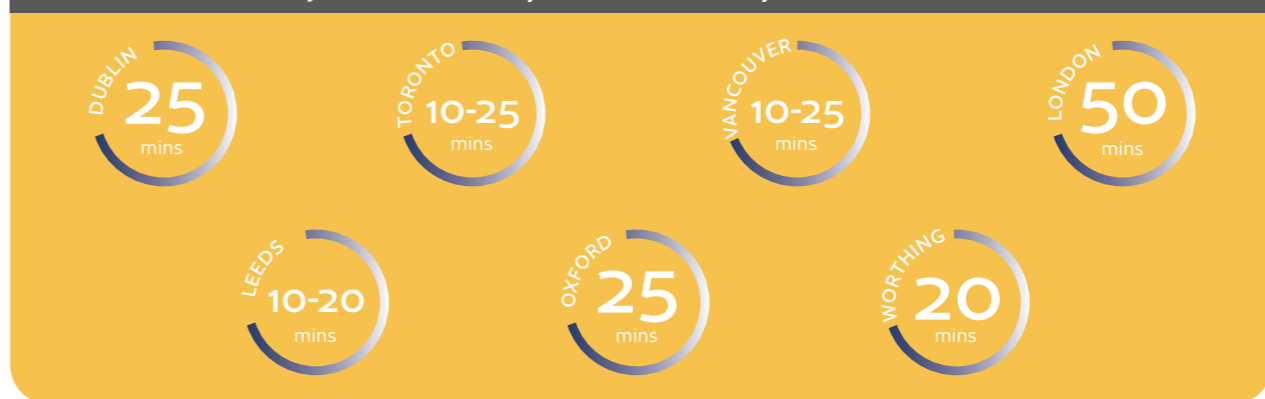

In CES Dublin we also offer 2 private CES shared houses with single, twin or double rooms, all ensuite with shared cooking and eating facilities.

CES Student Residential facilities are ideally located within easy access to all our schools