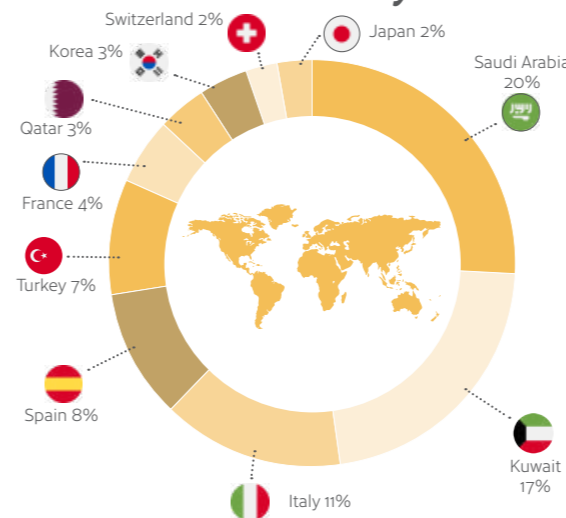

Our nationality mix

Accreditations & Memberships

LanguageCourse^{net} Book at worldwide lowest price at:
<https://www.languagecourse.net/school-centre-of-english-studies-ces-oxford.php3>

- +1 646 503 18 10
- +44 330 124 03 17
- +34 93 220 38 75
- +33 1-78416974
- +41 225 180 700
- +49 221 162 56897
- +43 720116182
- +31 858880253
- +7 4995000466
- +46 844 68 36 76
- +47 219 30 570
- +45 898 83 996
- +39 02-94751194
- +81 345 895 399
- +55 213 958 08 76
- +86 19816218990
- +48 223 988 072