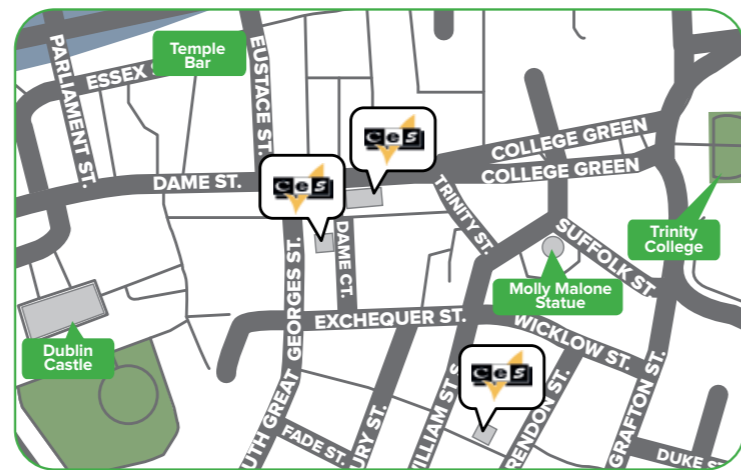

Official IELTS, Pearson, OET, Cambridge test centre & Celta centre