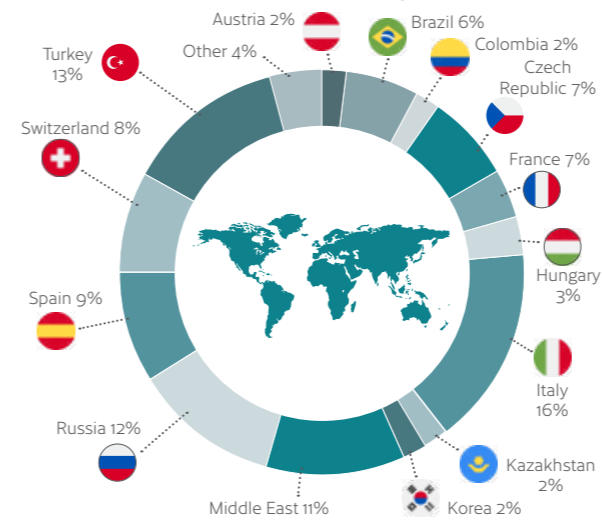

Our nationality mix

Accreditations & Memberships

LanguageCourse^{net} Book at worldwide lowest price at:
<https://www.languagecourse.net/school-centre-of-english-studies-ces-oxford.php3>

+1 646 503 18 10	+44 330 124 03 17	+34 93 220 38 75	+33 1-78416974	+41 225 180 700	+49 221 162 56897	+43 720116182
+31 858880253	+7 4995000466	+46 844 68 36 76	+47 219 30 570	+45 898 83 996	+39 02-94751194	+48 223 988 072
+81 345 895 399	+55 213 958 08 76	+86 19816218990