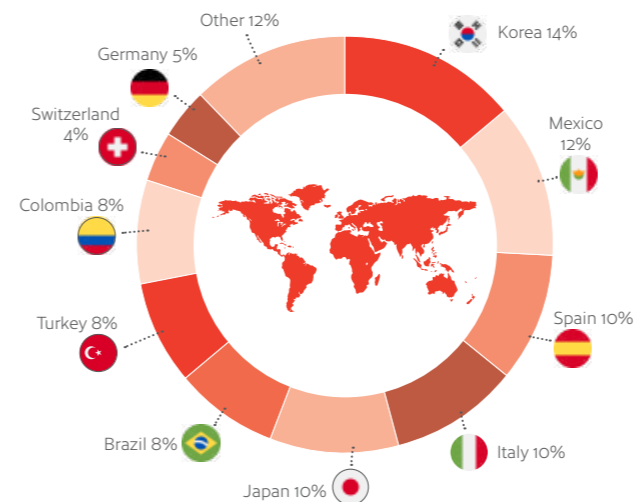

Our nationality mix

Accreditations & Memberships

LanguageCourse^{net} Book at worldwide lowest price at: <https://www.languagecourse.net/school-centre-of-english-studies-ces-oxford.php3>

- +1 646 503 18 10
- +44 330 124 03 17
- +34 93 220 38 75
- +33 1-78416974
- +41 225 180 700
- +49 221 162 56897
- +43 720116182
- +31 858880253
- +7 4995000466
- +46 844 68 36 76
- +47 219 30 570
- +45 898 83 996
- +39 02-94751194
- +81 345 895 399
- +55 213 958 08 76
- +86 19816218990
- +48 223 988 072