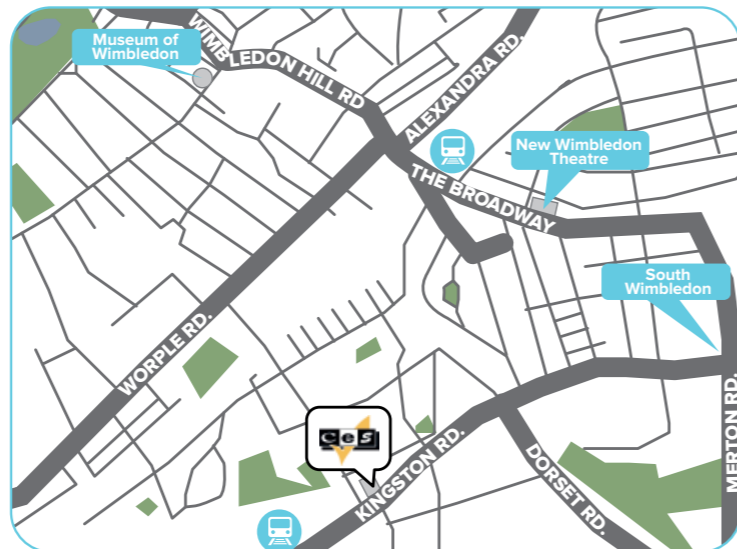

Historical

One of the most famous cities in the world, there is history and culture around every corner.

Contemporary

Full of modern art galleries, designer shopping, latest theatre shows, movies, concerts, diverse and stylish restaurants.

Small school with an experienced and dedicated team

Families within walking distance and close to public transport

Located in the fashionable suburb of Wimbledon

10 minutes walk from the train / tube system