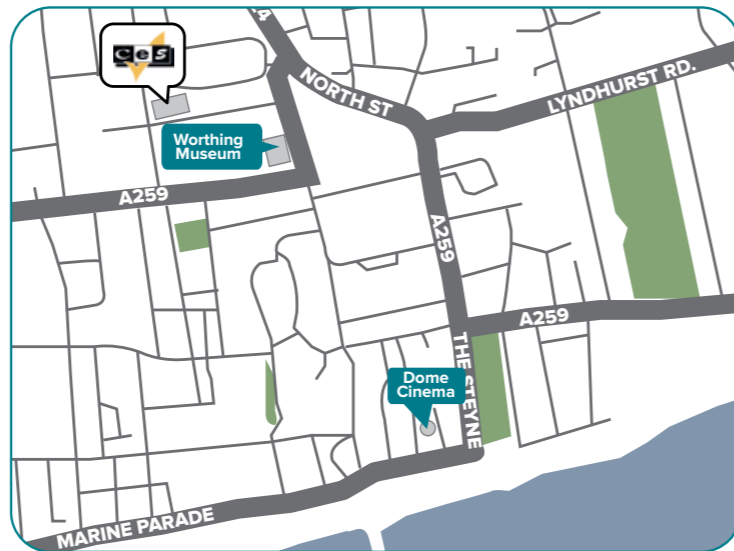

Beach vibe

A thriving seafront offering plenty of opportunities to enjoy the British sun.

Friendly

Worthing is known for its warm welcome to all visitors.

Only British Council accredited school in Worthing.

Families within walking distance and close to public transport.

Worthing is a small safe and secure town.

Easy to navigate with excellent public transport.