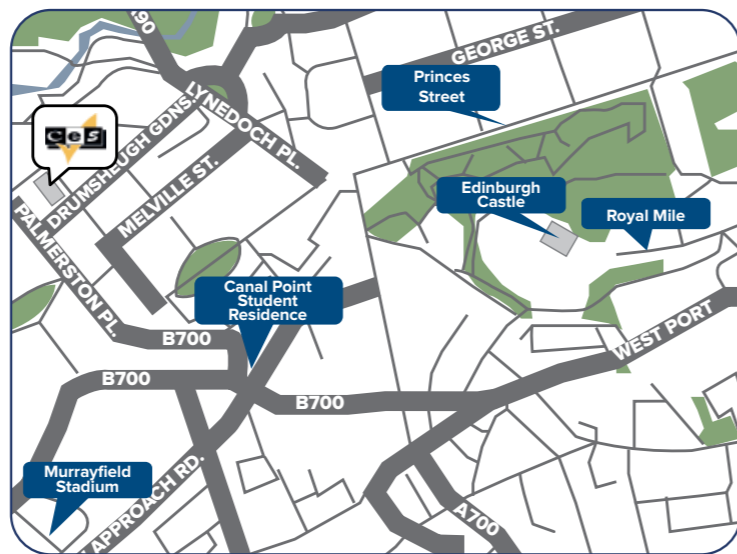

Official Celta centre
CELTA
Centres for Training English as a Second or Foreign Language