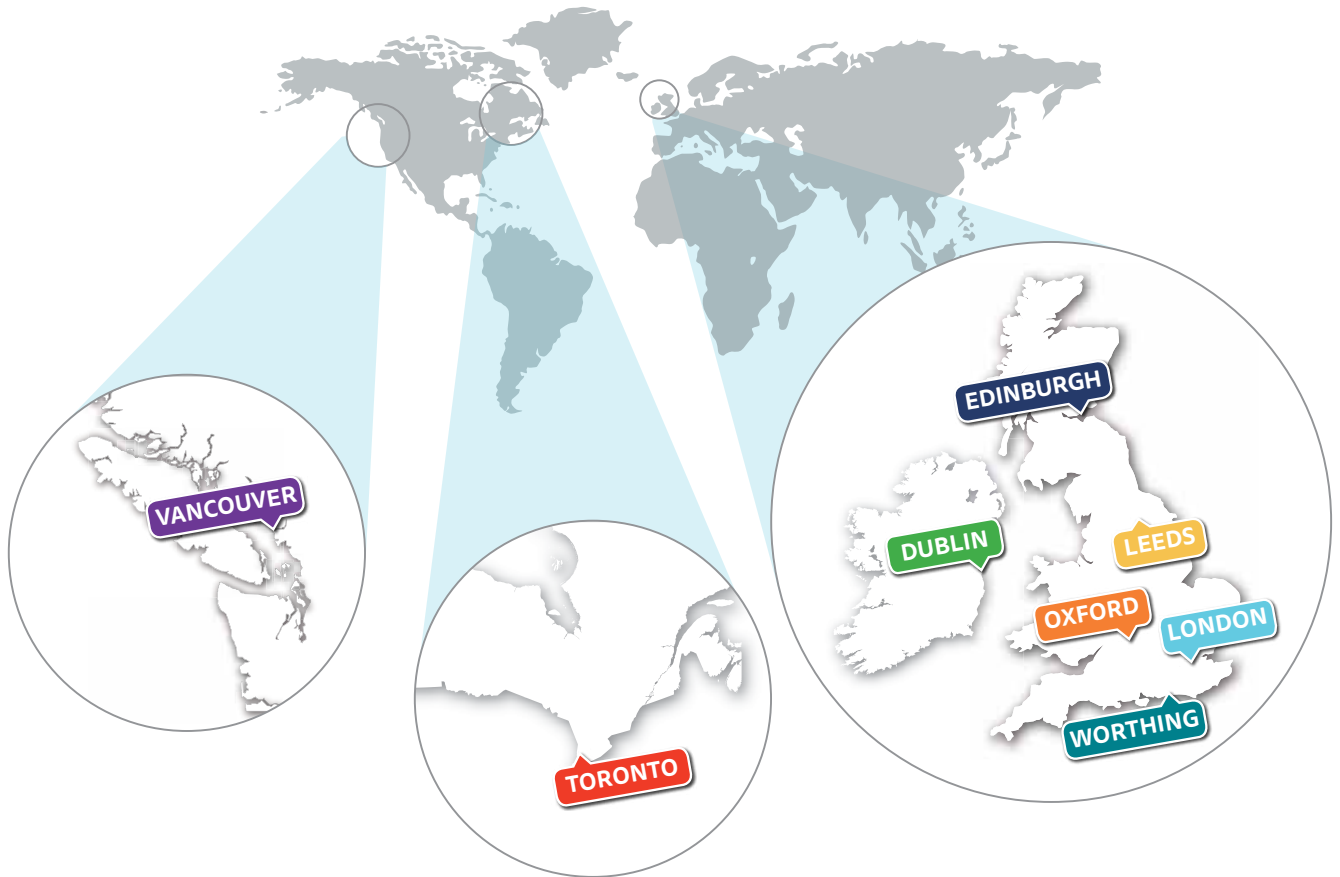

www.ces-schools.com

www.ieltstoronto.com

www.ieltsdublin.com

www.ieltsleeds.com

DUBLIN	TORONTO	VANCOUVER	LONDON	EDINBURGH	OXFORD	LEEDS	WORTHING
31 Dame Street, Dublin 2, Ireland	112 Elizabeth Street, Toronto, ON M5G 1P5, Canada	322 Water Street, Mezzanine Vancouver, BC V6B 1B6 Canada	Nelson House, 271 Kingston Road, Wimbledon, SW19 3NW England	54 Manor Place, Edinburgh, EH3 7EH Scotland	67 High Street, Wheatley, Oxfordshire, OX33 1XT England	9 Park Place, Leeds, LS1 2RU England	12 Stoke Abbott Road, Worthing, West Sussex, BN11 1HE England
+353 (0)1 671 4233 info@ces-schools.com	+1 416 968 1405 toronto@ces-schools.com	+1 877 337 5377 vancouver@ces-schools.com	+44(0)20 8543 5150 london@ces-schools.com	+44(0)131 226 5004 edinburgh@ces-schools.com	+44(0)1865 874786 oxford@ces-schools.com	+44 (0)113 2427171 leeds@ces-schools.com	+44 (0)1903 231330 worthing@ces-schools.com