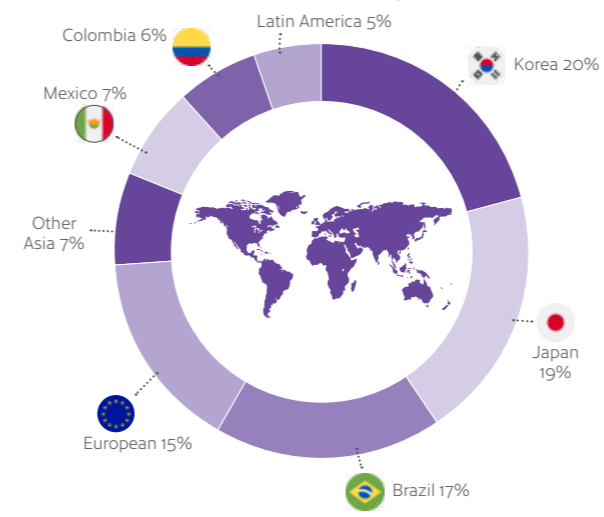

Our nationality mix

Accreditations & Memberships
ALTO IALC

LanguageCourse^{net} Book at worldwide lowest price at:
<https://www.languagecourse.net/school-centre-of-english-studies-ces-oxford.php3>

- +1 646 503 18 10
- +44 330 124 03 17
- +34 93 220 38 75
- +33 1-78416974
- +41 225 180 700
- +49 221 162 56897
- +43 720116182
- +31 858880253
- +7 4995000466
- +46 844 68 36 76
- +47 219 30 570
- +45 898 83 996
- +39 02-94751194
- +48 223 988 072
- +81 345 895 399
- +55 213 958 08 76
- +86 19816218990