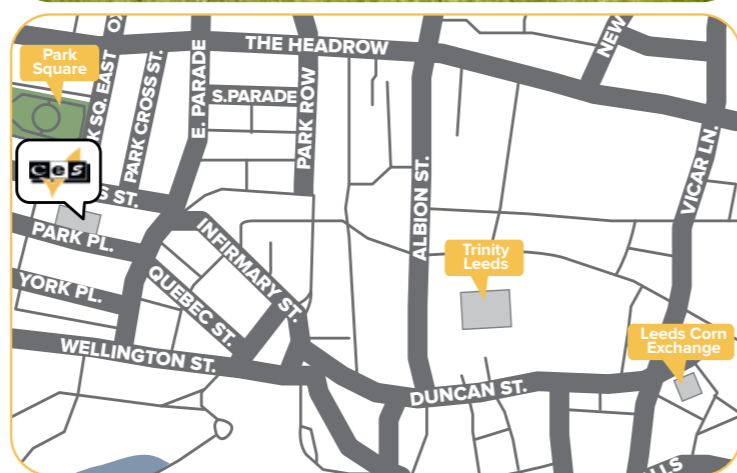

Official Celta centre
IELTS **CELTA**
Continuing Education for Teachers of English as a Foreign Language

- Dedicated and experienced staff with full qualifications.
- Average commute time of 20 minutes from homestays.
- Located in the very heart of Leeds city centre.
- 8 minutes walk from all forms of public transport.