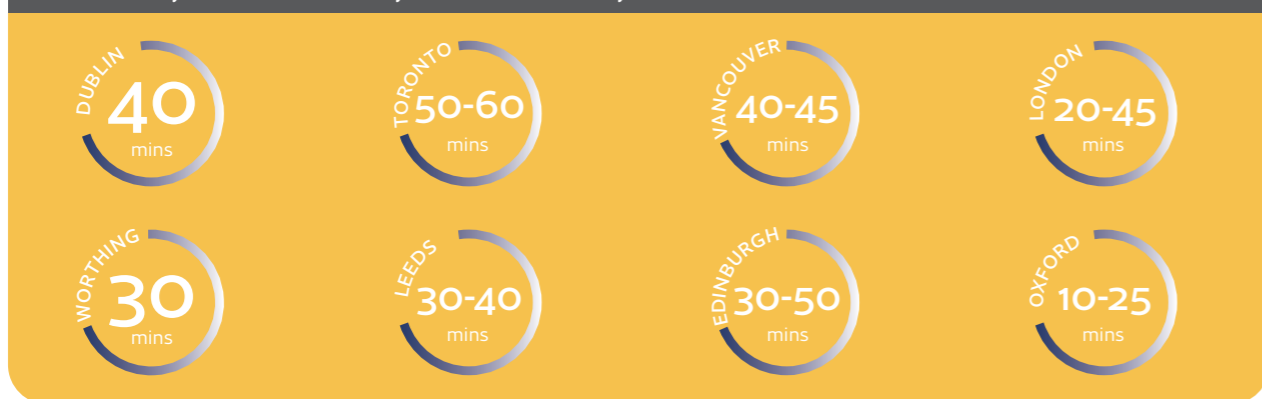

CES can also offer 'Premium Home Stay' option in Wimbledon and Oxford.

CES Homestay facilities are ideally located within easy access to all our schools

Residential Accommodation

For students aged 18+ years of age who may prefer more independence - or if you want to experience living in a furnished apartment or residence while you improve your language skills with other like-minded students - then perhaps one of our alternative accommodation options would be the best choice for you.

CES offers wonderful self-catering residential accommodation (availability dependent) in Dublin, London, Vancouver, Toronto, Leeds and Worthing. Single en-suite rooms form part of an apartment of 4/5 bedrooms with shared cooking and eating facilities. Many of the new residences also have gym and laundry facilities on-site.