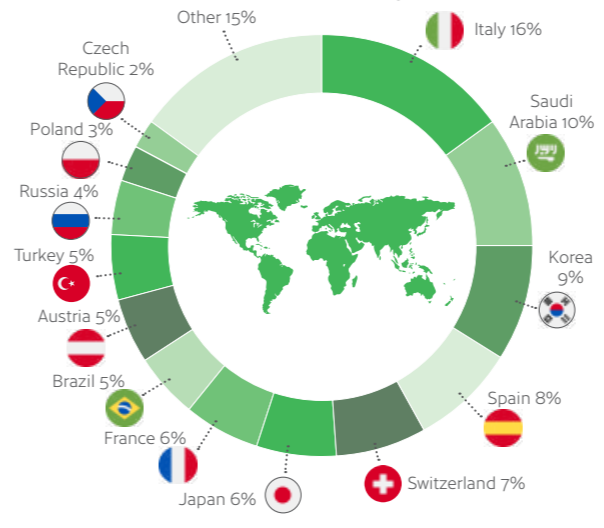

Dublin

Experience the warmth and heart of Europe's most welcoming city

Our Dublin school has the perfect locations, right in the heart of the historic city of Dublin. All the main tourist attractions, shopping areas and relaxing city parks are within 15 minutes walk from the schools.

The city's streets and alleys are filled with vibrant art and historic buildings, hip cafés and traditional pubs.

Official IELTS, Pearson, OET, Cambridge test centre & Celta centre

- MINIMUM AGE **16**
- MAXIMUM PER CLASS **14**
- AVERAGE CLASS SIZE **12**
- YEAR-ROUND CLASSROOMS **34**
- IELTS EXAMS **70+** per week

- Experienced and highly qualified staff.
- Over 40 years' experience.
- 3 campuses in the heart of Dublin.
- Excellent accommodation options available.

Our nationality mix

Accreditations & Memberships

LanguageCourse^{net} Book at worldwide lowest price at:
<https://www.languagecourse.net/school-centre-of-english-studies-ces-oxford.php3>