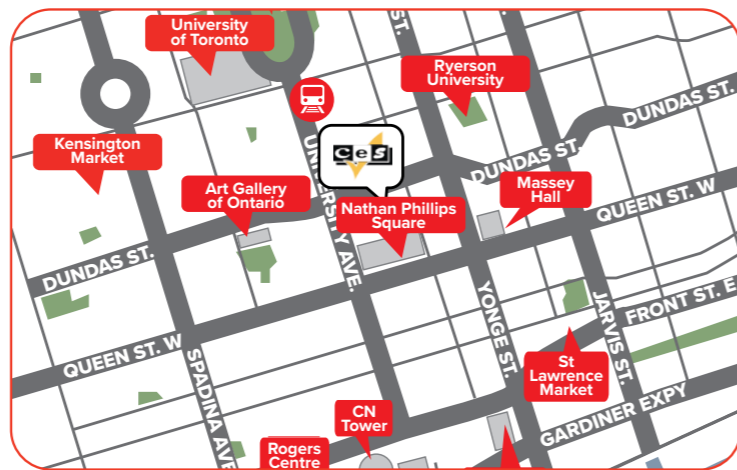

Toronto

"Study in Canada's most cosmopolitan city!"

Conveniently located in the heart of the downtown core, we are 250 meters from the lively Young and Dundas Square. CES Toronto is all about creating experiences of a lifetime! With its vibrant lifestyle, this dynamic metropolis filled with skyscrapers and many green spaces will boost your taste for adventure!

Exciting

This city offers a huge array of sporting and cultural events on a year-round basis.

Dynamic

Fantastic multicultural city with a rich and diverse culture – the epicentre of cuisine and entertainment in Canada.

Welcoming

Toronto is the Huron word for "meeting place" – with 250 ethnicities, Toronto is truly where the world comes together and all are welcome!

Official IELTS, OET, University of Cambridge Exams and CELPIP Test Centre

Accessible

Located in the heart of the historic district – just 200 meters from Waterfront Station, the centre point for public transportation.

Diverse

Outdoor markets, festivals, sports events, shows, shopping and dining – everything you could ask for!