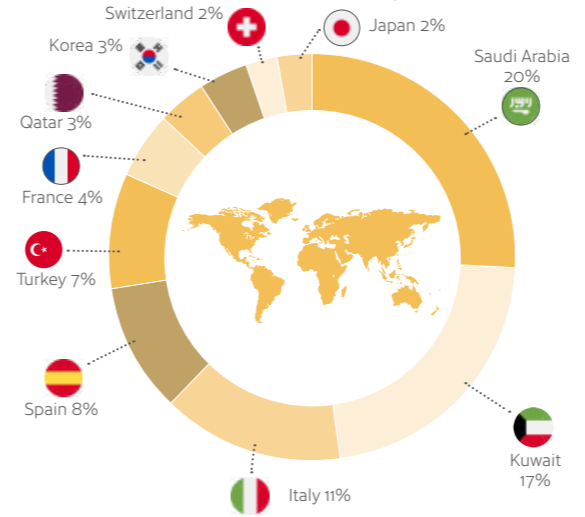

Our nationality mix

Accreditations & Memberships
ALTO **BRITISH COUNCIL** **IALC** **ENGLISHUK**

LanguageCourse^{net} Book at worldwide lowest price at:
<https://www.languagecourse.net/school-centre-of-english-studies-ces-oxford.php3>

- +1 646 503 18 10
- +31 858880253
- +44 330 124 03 17
- +7 4995000466
- +34 93 220 38 75
- +46 844 68 36 76
- +81 345 895 399
- +33 1-78416974
- +47 219 30 570
- +55 213 958 08 76
- +41 225 180 700
- +45 898 83 996
- +86 19816218990
- +49 221 162 56897
- +39 02-94751194
- +43 720116182
- +48 223 988 072