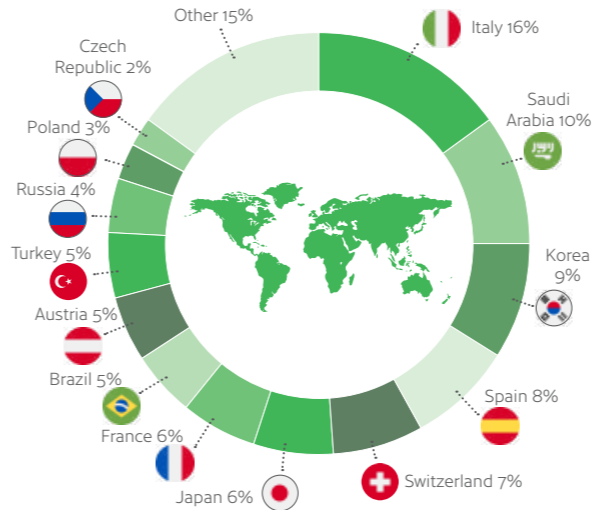

Our nationality mix

Accreditations & Memberships

ALTO Marketing English in Ireland IALC Eaquals

LanguageCourse^{net} Book at worldwide lowest price at: <https://www.languagecourse.net/school-centre-of-english-studies-ces-oxford.php3>

- +1 646 503 18 10
- +44 330 124 03 17
- +34 93 220 38 75
- +33 1-78416974
- +41 225 180 700
- +49 221 162 56897
- +43 720116182
- +31 858880253
- +7 4995000466
- +46 844 68 36 76
- +47 219 30 570
- +45 898 83 996
- +39 02-94751194
- +81 345 895 399
- +55 213 958 08 76
- +86 19816218990
- +48 223 988 072