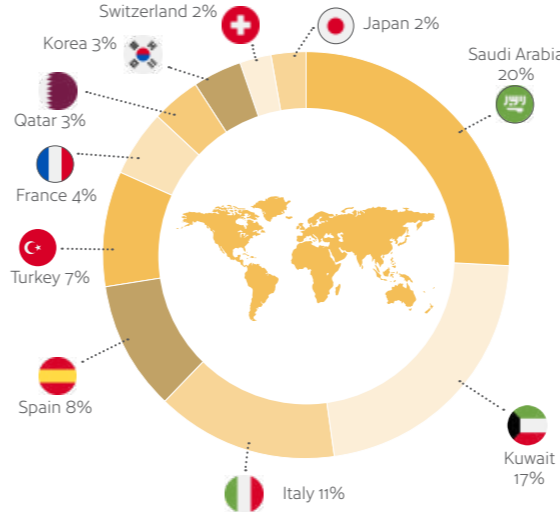

Our nationality mix

Accreditations & Memberships

LanguageCourse^{net} Book at worldwide lowest price at:
<https://www.languagecourse.net/school-centre-of-english-studies-ces-oxford.php3>

- +1 646 503 18 10
- +44 330 124 03 17
- +34 93 220 38 75
- +33 1-78416974
- +41 225 180 700
- +49 221 162 56897
- +43 720116182
- +31 858880253
- +7 4995000466
- +46 844 68 36 76
- +47 219 30 570
- +45 898 83 996
- +39 02-94751194
- +48 223 988 072
- +81 345 895 399
- +55 213 958 08 76
- +86 19816218990