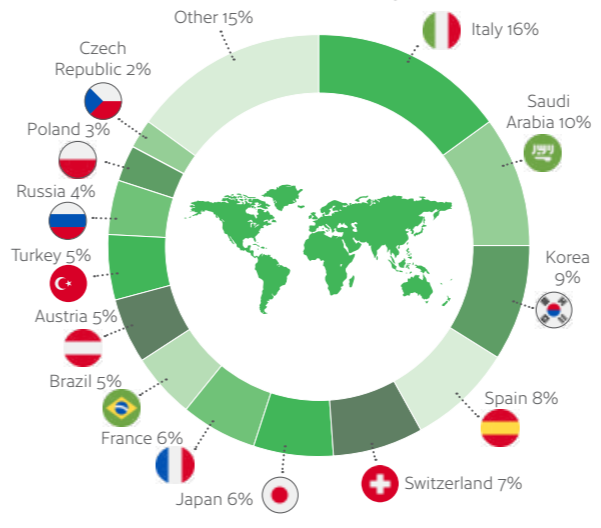

Our nationality mix

Accreditations & Memberships

ALTO Marketing English in Ireland IALC Eqauals

LanguageCourse^{net} Book at worldwide lowest price at: <https://www.languagecourse.net/school-centre-of-english-studies-ces-oxford.php3>

- +1 646 503 18 10
- +44 330 124 03 17
- +34 93 220 38 75
- +33 1-78416974
- +41 225 180 700
- +49 221 162 56897
- +43 720116182
- +31 858880253
- +7 4995000466
- +46 844 68 36 76
- +47 219 30 570
- +45 898 83 996
- +39 02-94751194
- +81 345 895 399
- +55 213 958 08 76
- +86 19816218990
- +48 223 988 072