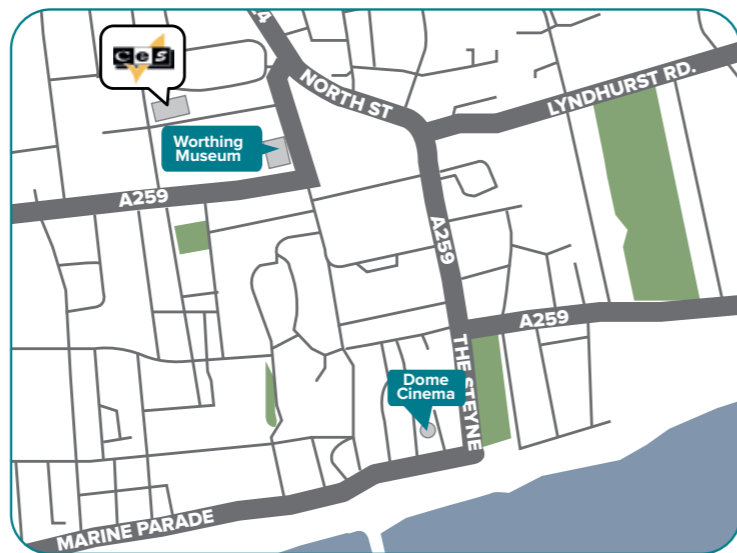

# Worthing

"Experience England by the sea"

Worthing is a small town on the south coast of England. CES Worthing is located in a quiet residential area, with spacious gardens providing ample room to relax between lessons. Our dedicated social programme team are on hand to help you experience the best the south coast has to offer.

**Charming**

A beautiful seaside town, full of traditional English charm.

**Beach vibe**

A thriving seafront offering plenty of opportunities to enjoy the British sun.

**Friendly**

Worthing is known for its warm welcome to all visitors.

Worthing is a small safe and secure town.

Easy to navigate with excellent public transport.