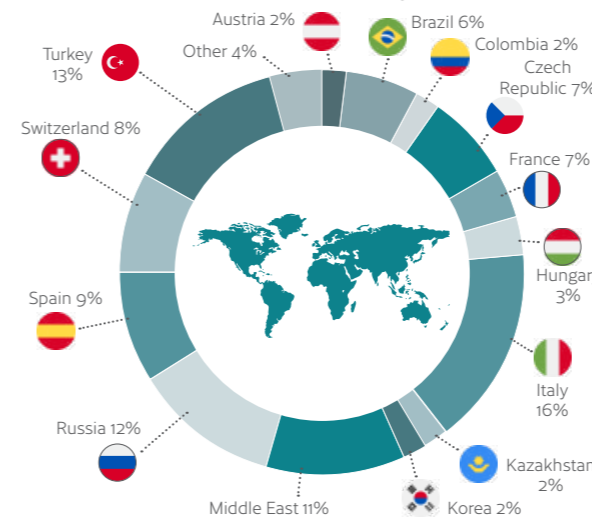

Our nationality mix

Accreditations & Memberships

LanguageCourse^{net} Book at worldwide lowest price at:
<https://www.languagecourse.net/school-centre-of-english-studies-ces-oxford.php3>

+1 646 503 18 10	+44 330 124 03 17	+34 93 220 38 75	+33 1-78416974	+41 225 180 700	+49 221 162 56897	+43 720116182
+31 858880253	+7 4995000466	+46 844 68 36 76	+47 219 30 570	+45 898 83 996	+39 02-94751194	+48 223 988 072
+81 345 895 399	+55 213 958 08 76	+86 19816218990