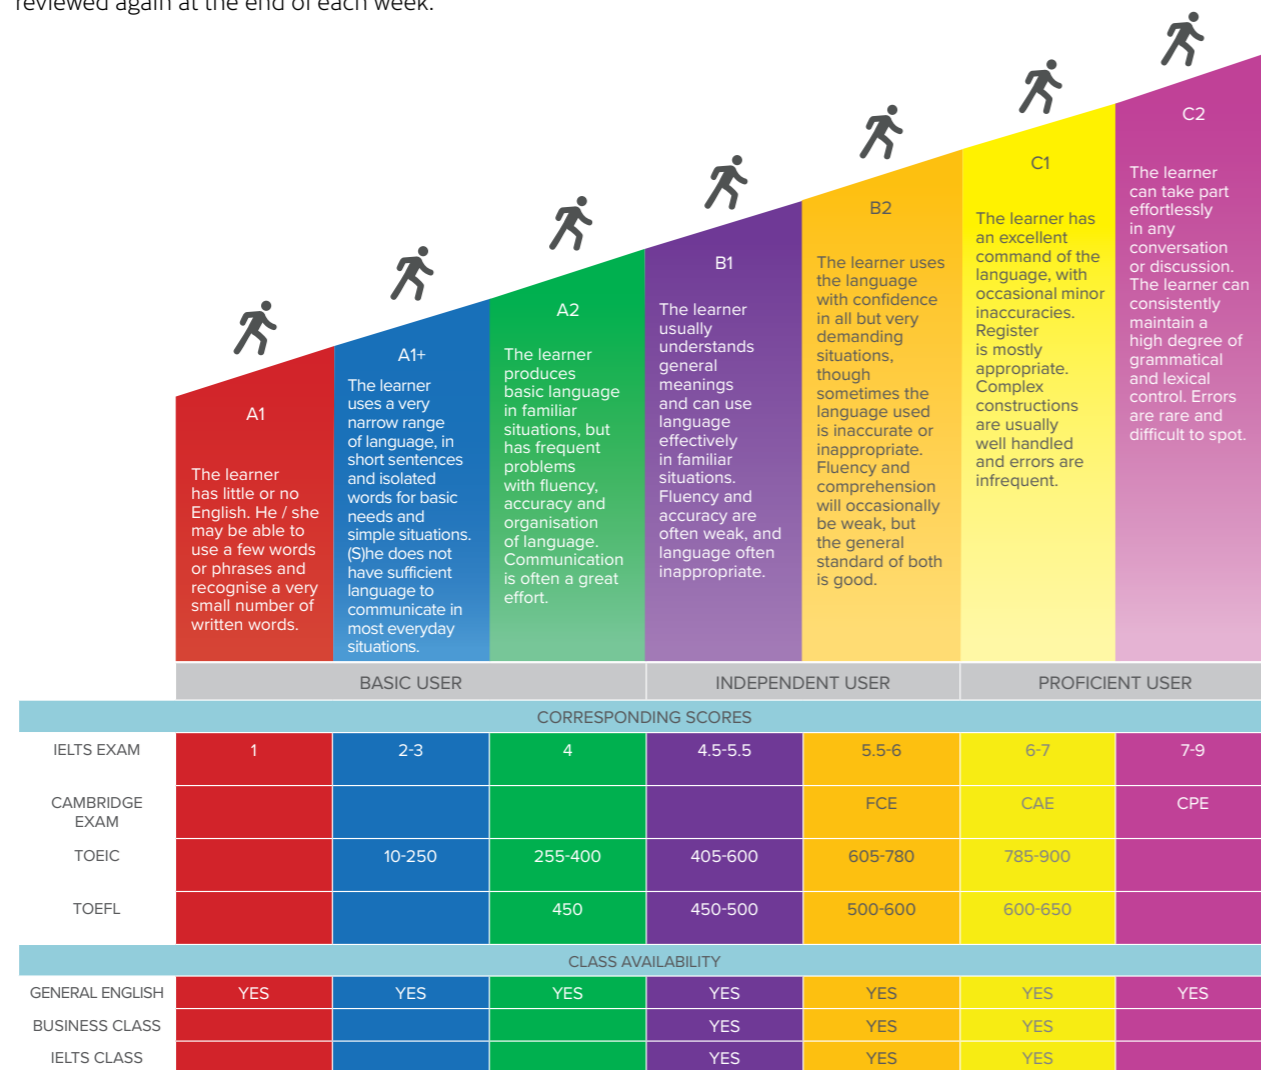

Level Descriptors

CES offers tuition for students who wish to make the maximum amount of progress to develop their English language skills that may be required for further study or future career opportunities. CES provides various language courses suitable to all English language levels. Our professional Academic Team are available to help and advise you on your language course choices.

Every week your teachers make a plan based on the learning needs of the students.

The course book and our Curriculum Framework, which is matched to the CEFR (Common European Framework of References for Languages) is the basis for much of the curriculum, with supplementary material taken from resource books and authentic materials.

Learning objectives for the week are set and shared with students on Monday morning. These objectives are reviewed again at the end of each week.

You will also have regular revision and testing to help you review your learning and measure your progress. In addition, you will have regular online tutorials with your teacher where you can discuss your individual progress and needs in more detail.

ALL OUR LANGUAGE COURSES INCLUDE

- Placement test
- Access to CES Online Platform
- Welcome Orientation tour on the first Monday of your course
- Access to the Adult Social programme
- Access to the Self-Access Centre
- Full use of school facilities

* CES Vancouver does not offer online tutorials.

Course Information

COURSE	LOCATIONS			HOURS PER WEEK			MINUTES PER LESSON			SCHEDULE		
	IRL	UK	CAN	IRL	UK	CAN	IRL	UK	CAN	IRELAND	UK	CANADA
★ = most popular												
Standard General English	✓	✓	✓	18.33	15	15	55	45	45	09:00 - 13:00, Mon - Fri	09:30 - 13:00, Mon - Fri	09:00 - 12:15, Mon - Fri
★ Intensive General English	✓	✓	✓	23.83	22	18.75	55	45	45	09:00 - 13:00, Mon - Fri, 14:00 - 16:00, Tues to Thurs	09:30 - 13:00, Mon - Fri, 14:00 - 16:30 Tues to Thurs	09:00 - 14:00, Mon - Thurs, 09:00 - 12:15 Fridays
Super Intensive General English	X	X	✓				22.5		45			09:00 - 15:15, Mon - Thurs, 09:00 - 12:15 Fridays
Combination Course	✓	✓	✓	23.33	23.33	19	55	45	45	09:00 - 13:00 Mon - Fri Group Lessons, 14:00 - 16:30 Two Afternoons One-to-One		
One-To-One Lessons *	✓	✓	✓	Min 2	Min 2	Min 2	60	60	60			
★ Standard IELTS Preparation	✓	X	✓	18.33			15	55	45	09:00 - 13:00, Mon - Fri		09:00 - 12:15, Mon - Fri
Intensive IELTS Preparation	✓	✓	✓	23.83	22	18.75	55	45	45	09:00 - 13:00, Mon - Fri, 14:00 - 16:00, Tues to Thurs	09:30 - 13:00, Mon - Fri, 14:00 - 16:30 Tues to Thurs	09:00 - 14:00, Mon - Thurs, 09:00 - 12:15 Fridays
Cambridge Preparation	✓	✓	✓	23.83	23.33	18.75	55	45	45	9:00 - 13:00, Mon to Fri (GE), 14:00 - 16:00, Tues to Thurs (Cambridge)	09:30 - 13:00, Mon to Fri (GE), 14:00 - 16:30 two afternoons One to One Cambridge Prep	09:00 - 12:15, Mon - Fri (GE), 13:00 - 15:15, Mon - Thurs (One-to-One Cambridge Prep)
★ University Pathway Program	✓	✓	✓	23.83	22	22.5	55	45	45	09:00 - 13:00, Mon - Fri, 14:00 - 16:00, Tues to Thurs	09:30 - 13:00, Mon - Fri, 14:00 - 16:30 Tues to Thurs	09:00 - 15:15, Mon - Thurs, 09:00 - 12:15 Fridays
★ Overseas Teacher Training **	✓	✓	X	18.33	15		55	45		09:00 - 13:00, Mon - Fri	09:30 - 13:00, Mon - Fri	
CELTA ***	✓	✓	X	35	35		90	90		09:00 - 17:00, Mon - Fri	09:30 - 17:00, Mon - Fri	
General English with Business	✓	✓	✓	23.83	22	18.75	55	45	45	09:00 - 13:00 Mon - Fri General English, 14:00 - 16:00 Tues - Thurs - Business English	09:30 - 13:00 Mon - Fri General English, 14:00 - 16:30 Tues - Thurs Business English	09:00 - 12:15 Mon - Fri General English, 13:00 - 14:00 Mon - Thurs Business English
Digital Marketing ****	X	X	✓				22.5		45			09:00 - 15:15, Mon - Thurs, 09:00 - 12:15 Fridays
30+ ****	X	X	✓				15		45			09:00 - 12:15, Mon - Fri
50+ *****	X	✓	X		15				45		09:30 - 13:00, Mon - Fri	

* Min 2 hours / session ** UK: London, Edinburgh, Leeds, Worthing; Canada: Groups Only
*** Online Part time: Independent work approx 20 hrs p/w, must attend teaching practice every week
**** Toronto only ***** Afternoon cultural visits and 1 full day tour included

LanguageCourse.net Book at worldwide lowest price at: <https://www.languagecourse.net/school-centre-of-english-studies-ces-oxford.php3>

- +1 646 503 18 10
- +44 330 124 03 17
- +34 93 220 38 75
- +33 1-78416974
- +41 225 180 700
- +49 221 162 56897
- +43 720116182
- +31 858880253
- +7 4995000466
- +46 844 68 36 76
- +47 219 30 570
- +45 898 83 996
- +39 02-94751194
- +48 223 988 072
- +81 345 895 399
- +55 213 958 08 76
- +86 19816218990