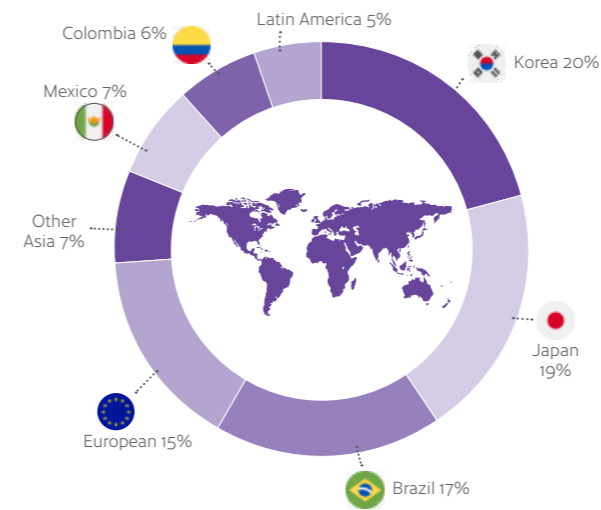

Our nationality mix

Accreditations & Memberships

LanguageCourse^{net} Book at worldwide lowest price at: <https://www.languagecourse.net/school-centre-of-english-studies-ces-oxford.php3>

- +1 646 503 18 10
- +44 330 124 03 17
- +34 93 220 38 75
- +33 1-78416974
- +41 225 180 700
- +49 221 162 56897
- +43 720116182
- +31 858880253
- +7 4995000466
- +46 844 68 36 76
- +47 219 30 570
- +45 898 83 996
- +39 02-94751194
- +81 345 895 399
- +55 213 958 08 76
- +86 19816218990
- +48 223 988 072