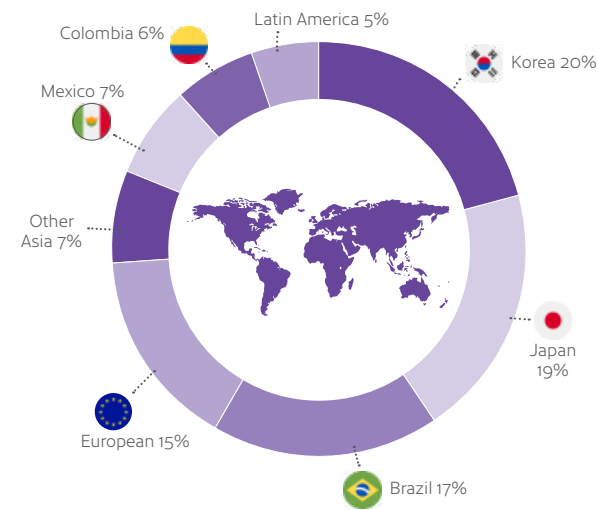

Our nationality mix

Accreditations & Memberships

LanguageCourse^{net} Book at worldwide lowest price at:
<https://www.languagecourse.net/school-centre-of-english-studies-ces-worthing.php3>

+1 646 503 18 10	+44 330 124 03 17	+34 93 220 38 75	+33 1-78416974	+41 225 180 700	+49 221 162 56897	+43 720116182
+31 858880253	+7 4995000466	+46 844 68 36 76	+47 219 30 570	+45 898 83 996	+39 02-94751194	+48 223 988 072
+81 345 895 399	+55 213 958 08 76	+86 19816218990