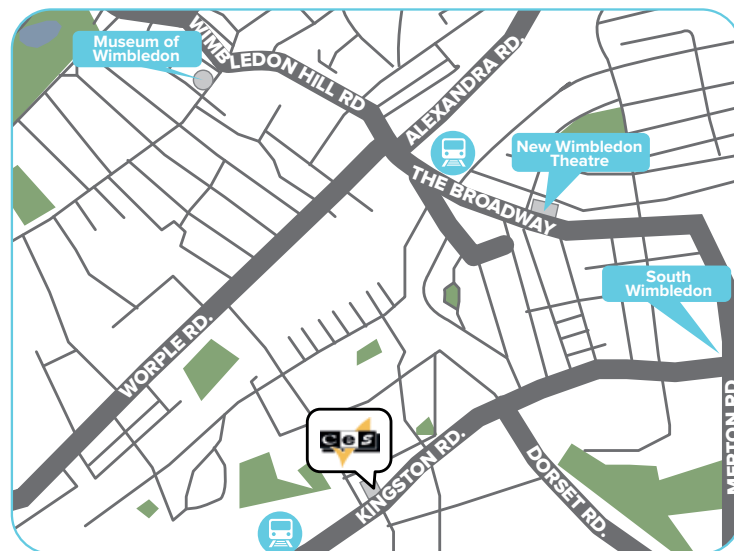

MINIMUM AGE
16

MAXIMUM PER CLASS
14

AVERAGE CLASS SIZE
12

YEAR-ROUND CLASSROOMS
11

DISTANCE TO LONDON
25
mins

Small school with an experienced and dedicated team

Families within walking distance and close to public transport

Located in the fashionable suburb of Wimbledon

10 minutes walk from the train / tube system