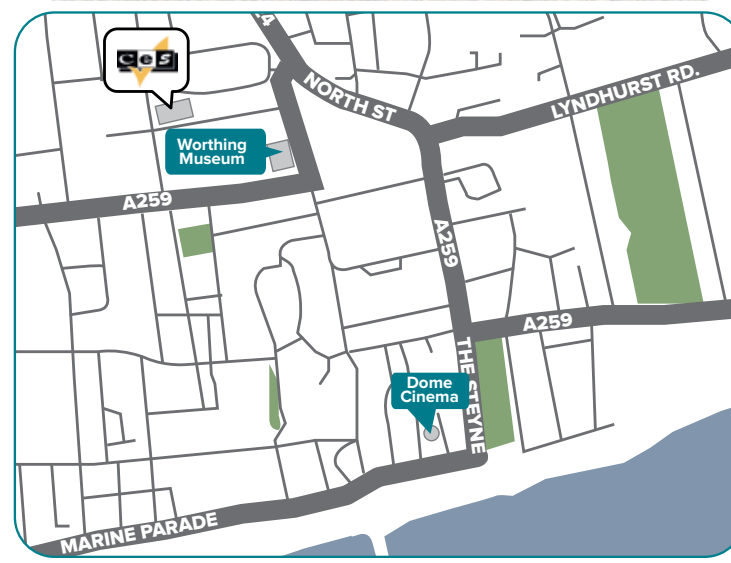

- Only British Council accredited school in Worthing.
- Families within walking distance and close to public transport.
- Worthing is a small safe and secure town.
- Easy to navigate with excellent public transport.