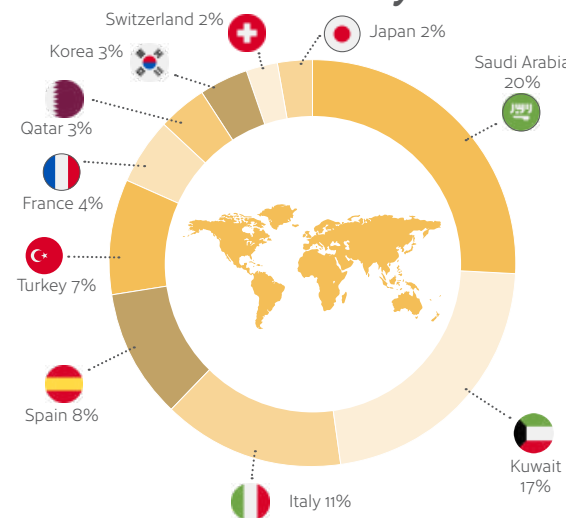

Our nationality mix

Accreditations & Memberships
ALTO **BRITISH COUNCIL** **IALC** **ENGLISHUK**

LanguageCourse^{net} Book at worldwide lowest price at:
<https://www.languagecourse.net/school-centre-of-english-studies-ces-worthing.php3>

- +1 646 503 18 10
- +44 330 124 03 17
- +34 93 220 38 75
- +33 1-78416974
- +41 225 180 700
- +49 221 162 56897
- +43 720116182
- +31 858880253
- +7 4995000466
- +46 844 68 36 76
- +47 219 30 570
- +45 898 83 996
- +39 02-94751194
- +48 223 988 072
- +81 345 895 399
- +55 213 958 08 76
- +86 19816218990