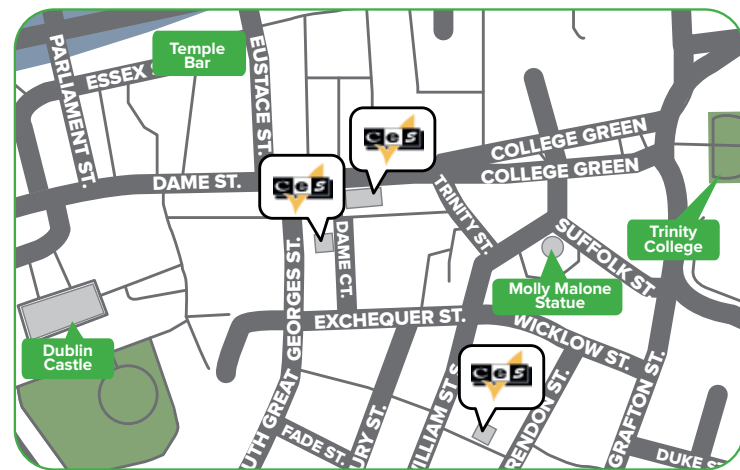

Official IELTS, Pearson, OET, Cambridge test centre & Celta centre