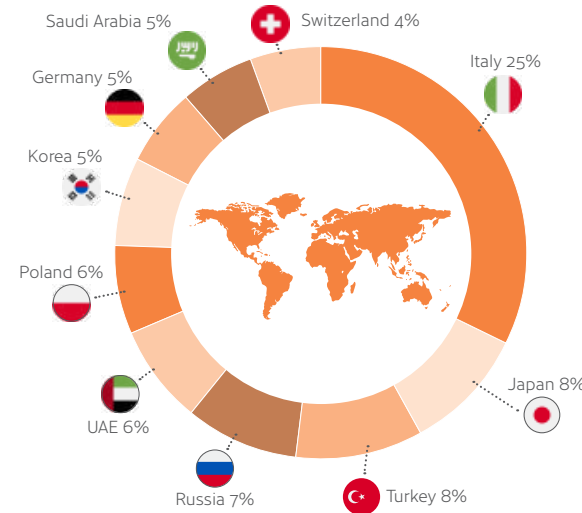

Our nationality mix

Accreditations & Memberships

LanguageCourse^{net} Book at worldwide lowest price at:
<https://www.languagecourse.net/school-centre-of-english-studies-ces-worthing.php3>

+1 646 503 18 10	+44 330 124 03 17	+34 93 220 38 75	+33 1-78416974	+41 225 180 700	+49 221 162 56897	+43 720116182
+31 858880253	+7 4995000466	+46 844 68 36 76	+47 219 30 570	+45 898 83 996	+39 02-94751194	+48 223 988 072
+81 345 895 399	+55 213 958 08 76	+86 19816218990