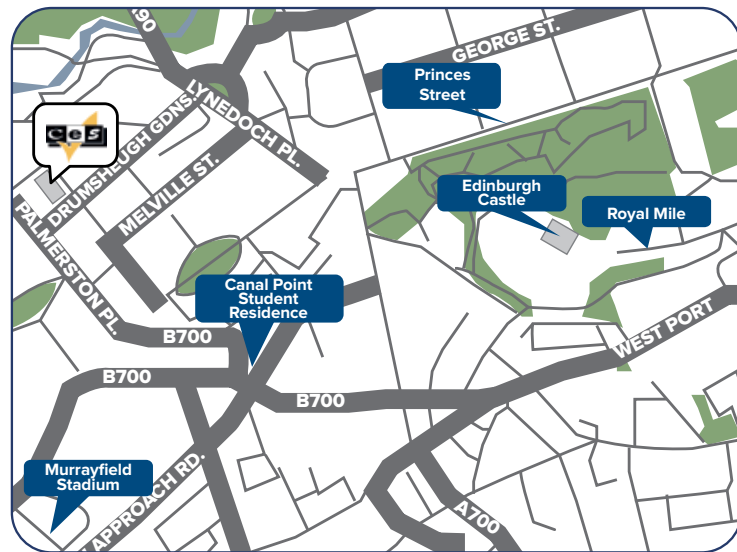

Official Celta centre
CELTA
Continuing to Transform English in Scotland's Higher Education