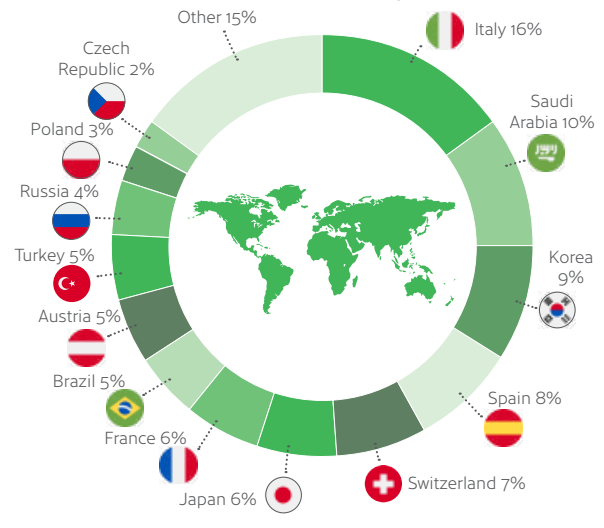

Dublin

Experience the warmth and heart of Europe's most welcoming city

Our Dublin school has the perfect locations, right in the heart of the historic city of Dublin. All the main tourist attractions, shopping areas and relaxing city parks are within 15 minutes walk from the schools.

- ### Vibrant

A city that's as intimate as a village and as friendly as an Irish pub.
- ### Social

Dublin is famous for its great pubs and friendly people. Take some time and experience some Irish hospitality.
- ### Historic

The city's streets and alleys are filled with vibrant art and historic buildings, hip cafés and traditional pubs.

Official IELTS, Pearson, OET, Cambridge test centre & Celta centre

- MINIMUM AGE **16**
- MAXIMUM PER CLASS **14**
- AVERAGE CLASS SIZE **12**
- YEAR-ROUND CLASSROOMS **34**
- IELTS EXAMS **70+** per week

- Experienced and highly qualified staff.
- Over 40 years' experience.
- 3 campuses in the heart of Dublin.
- Excellent accommodation options available.

Our nationality mix

Accreditations & Memberships

Toronto