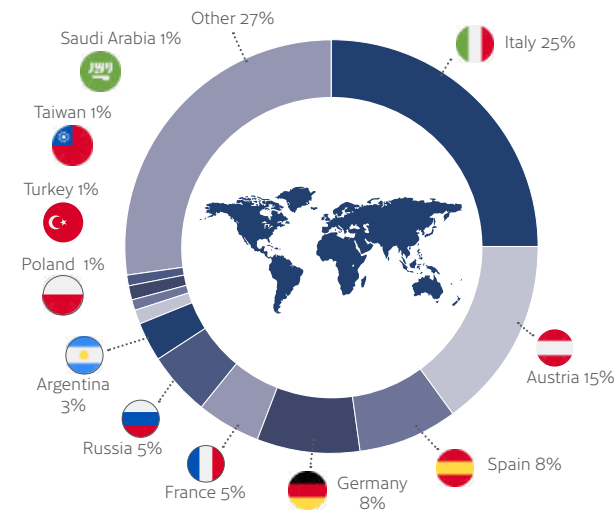

Our nationality mix

Accreditations & Memberships

LanguageCourse^{net} Book at worldwide lowest price at:
<https://www.languagecourse.net/school-centre-of-english-studies-ces-worthing.php3>

+1 646 503 18 10	+44 330 124 03 17	+34 93 220 38 75	+33 1-78416974	+41 225 180 700	+49 221 162 56897	+43 720116182
+31 858880253	+7 4995000466	+46 844 68 36 76	+47 219 30 570	+45 898 83 996	+39 02-94751194	+48 223 988 072
+81 345 895 399	+55 213 958 08 76	+86 19816218990