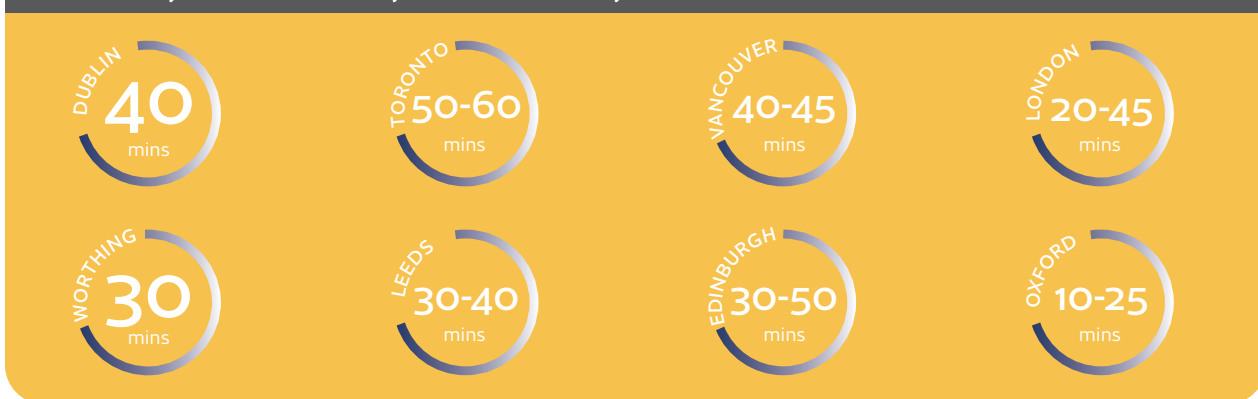

CES can also offer 'Premium Home Stay' option in Wimbledon and Oxford.

CES Homestay facilities are ideally located within easy access to all our schools

Residential Accommodation

For students aged 18+ years of age who may prefer more independence - or if you want to experience living in a furnished apartment or residence while you improve your language skills with other like-minded students - then perhaps one of our alternative accommodation options would be the best choice for you.

CES offers wonderful self-catering residential accommodation (availability dependent) in Dublin, London, Vancouver, Toronto, Leeds and Worthing. Single en-suite rooms form part of an apartment of 4/5 bedrooms with shared cooking and eating facilities. Many of the new residences also have gym and laundry facilities on-site.