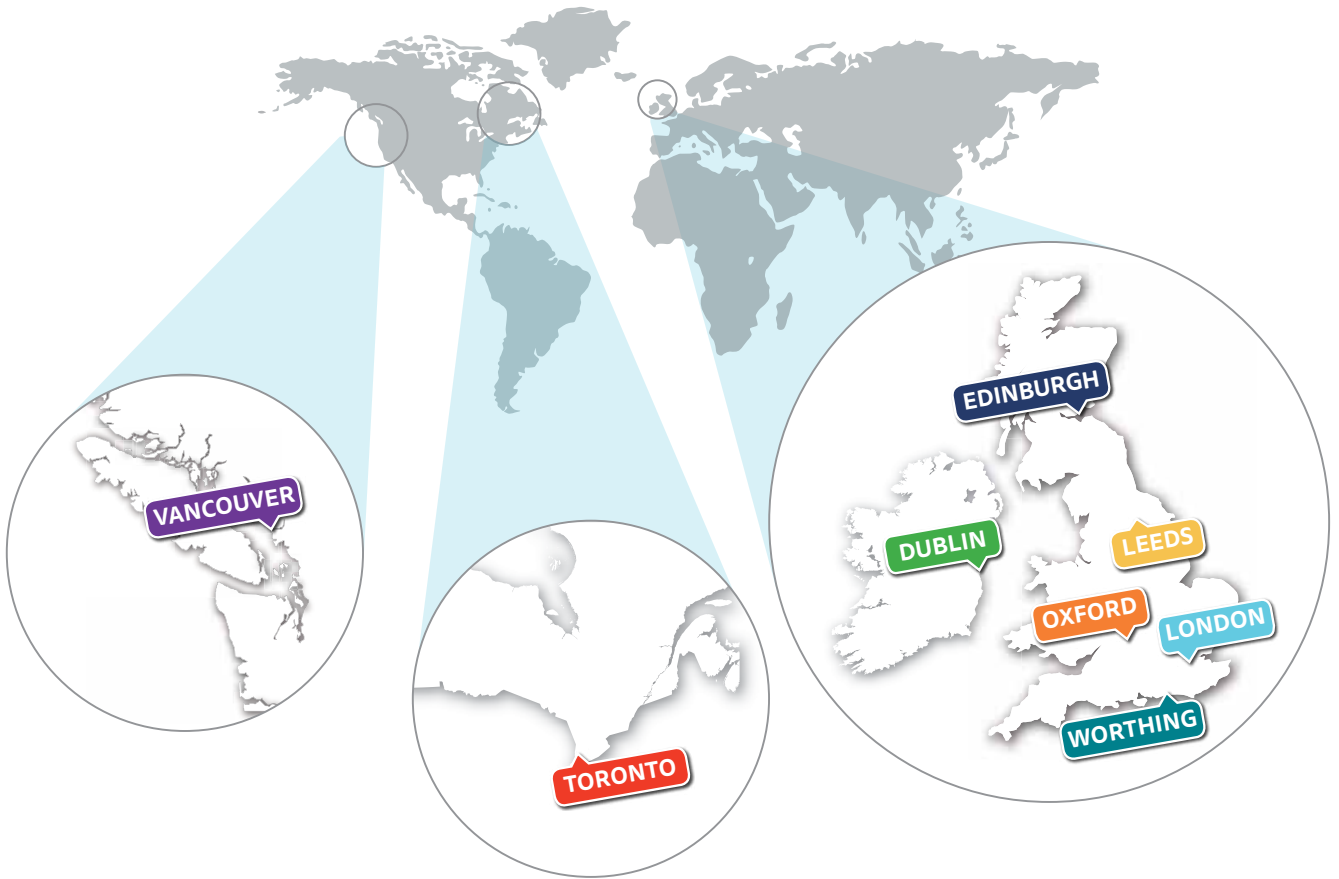

www.ces-schools.com

www.ieltstoronto.com

www.ieltsdublin.com

www.ieltsleeds.com

DUBLIN	TORONTO	VANCOUVER	LONDON	EDINBURGH	OXFORD	LEEDS	WORTHING
31 Dame Street, Dublin 2, Ireland	112 Elizabeth Street, Toronto, ON M5G 1P5, Canada	322 Water Street, Mezzanine Vancouver, BC V6B 1B6 Canada	Nelson House, 271 Kingston Road, Wimbledon, SW19 3NW England	54 Manor Place, Edinburgh, EH3 7EH Scotland	67 High Street, Wheatley, Oxfordshire, OX33 1XT England	9 Park Place, Leeds, LS1 2RU England	12 Stoke Abbott Road, Worthing, West Sussex, BN11 1HE England
+353 (0)1 671 4233 info@ces-schools.com	+1 416 968 1405 toronto@ces-schools.com	+1 877 337 5377 vancouver@ces-schools.com	+44(0)20 8543 5150 london@ces-schools.com	+44(0)131 226 5004 edinburgh@ces-schools.com	+44(0)1865 874786 oxford@ces-schools.com	+44 (0)113 2427171 leeds@ces-schools.com	+44 (0)1903 231330 worthing@ces-schools.com