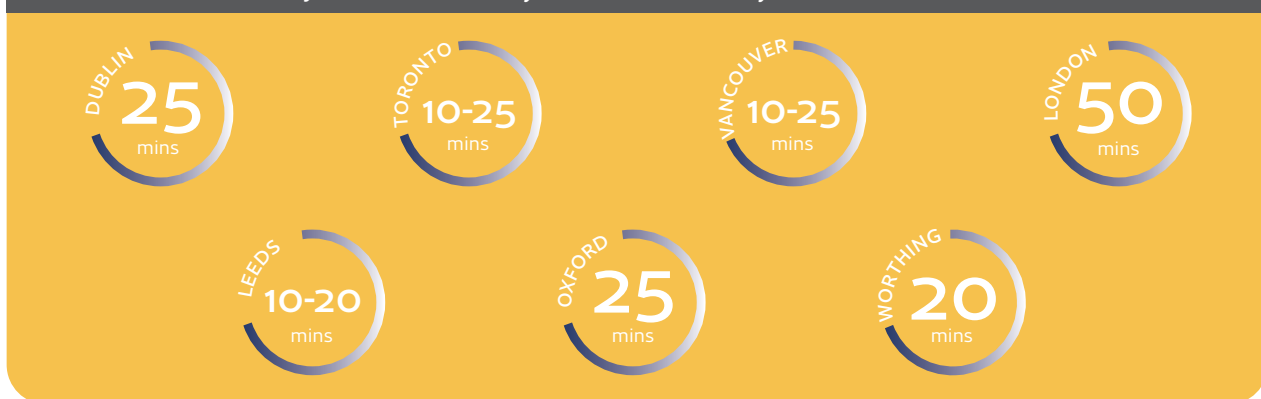

In CES Dublin we also offer 2 private CES shared houses with single, twin or double rooms, all ensuite with shared cooking and eating facilities.

CES Student Residential facilities are ideally located within easy access to all our schools