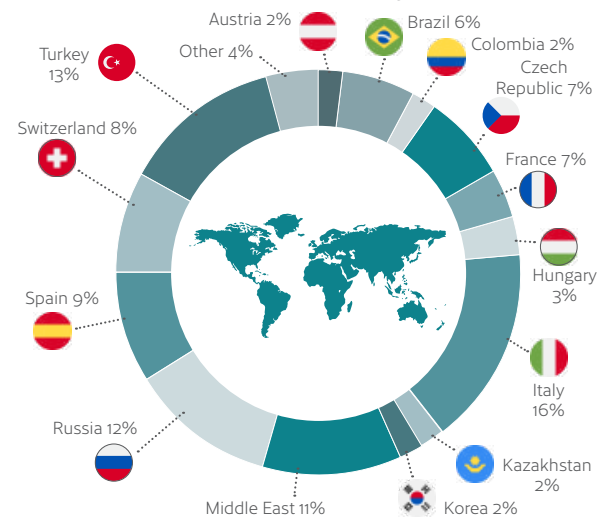

Our nationality mix

Accreditations & Memberships

LanguageCourse^{net} Book at worldwide lowest price at: <https://www.languagecourse.net/school-centre-of-english-studies-ces-worthing.php3>

- +1 646 503 18 10
- +31 858880253
- +44 330 124 03 17
- +7 4995000466
- +34 93 220 38 75
- +46 844 68 36 76
- +33 1-78416974
- +47 219 30 570
- +55 213 958 08 76
- +41 225 180 700
- +45 898 83 996
- +86 19816218990
- +49 221 162 56897
- +39 02-94751194
- +43 720116182
- +48 223 988 072