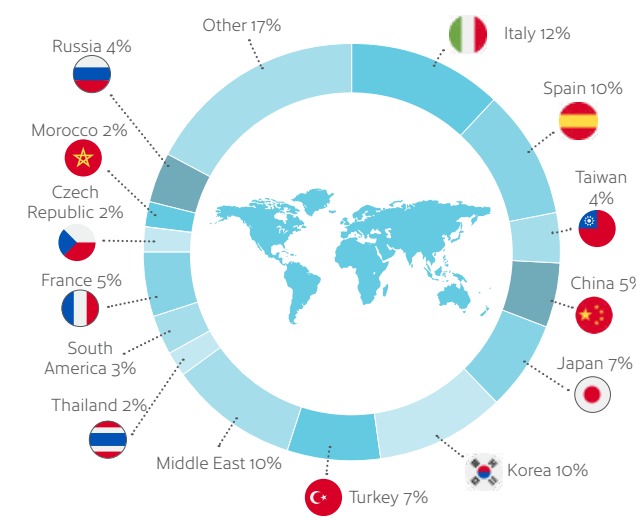

Our nationality mix

Accreditations & Memberships

LanguageCourse^{net} Book at worldwide lowest price at:
<https://www.languagecourse.net/school-centre-of-english-studies-ces-worthing.php3>

+1 646 503 18 10	+44 330 124 03 17	+34 93 220 38 75	+33 1-78416974	+41 225 180 700	+49 221 162 56897	+43 720116182
+31 858880253	+7 4995000466	+46 844 68 36 76	+47 219 30 570	+45 898 83 996	+39 02-94751194	+48 223 988 072
+81 345 895 399	+55 213 958 08 76	+86 19816218990