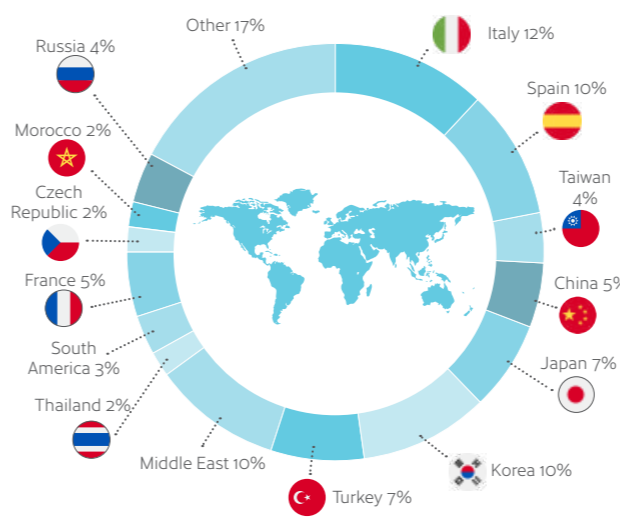

Our nationality mix

Accreditations & Memberships

LanguageCourse^{net} Book at worldwide lowest price at: <https://www.languagecourse.net/school-centre-of-english-studies-ces-worthing.php3>

+1 646 503 18 10	+44 330 124 03 17	+34 93 220 38 75	+33 1-78416974	+41 225 180 700	+49 221 162 56897	+43 720116182
+31 858880253	+7 4995000466	+46 844 68 36 76	+47 219 30 570	+45 898 83 996	+39 02-94751194	+48 223 988 072
+81 345 895 399	+55 213 958 08 76	+86 19816218990