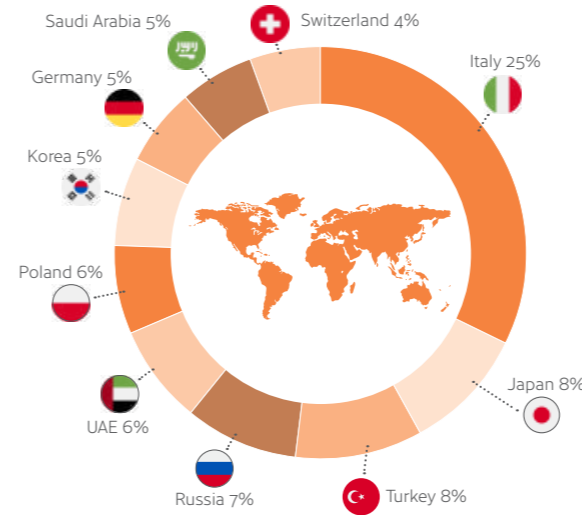

Our nationality mix

Accreditations & Memberships

LanguageCourse^{net} Book at worldwide lowest price at: <https://www.languagecourse.net/school-centre-of-english-studies-ces-worthing.php3>

+1 646 503 18 10	+44 330 124 03 17	+34 93 220 38 75	+33 1-78416974	+41 225 180 700	+49 221 162 56897	+43 720116182
+31 858880253	+7 4995000466	+46 844 68 36 76	+47 219 30 570	+45 898 83 996	+39 02-94751194	+48 223 988 072
+81 345 895 399	+55 213 958 08 76	+86 19816218990