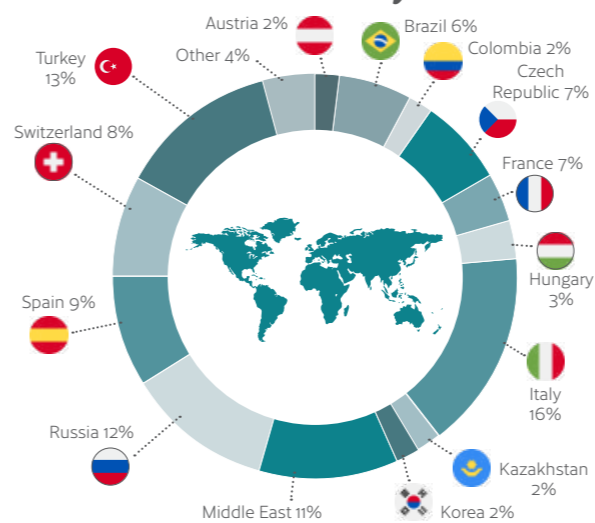

Our nationality mix

Accreditations & Memberships

LanguageCourse^{net} Book at worldwide lowest price at: <https://www.languagecourse.net/school-centre-of-english-studies-ces-worthing.php3>

- +1 646 503 18 10
- +31 858880253
- +44 330 124 03 17
- +7 4995000466
- +34 93 220 38 75
- +46 844 68 36 76
- +33 1-78416974
- +47 219 30 570
- +55 213 958 08 76
- +41 225 180 700
- +45 898 83 996
- +86 19816218990
- +49 221 162 56897
- +39 02-94751194
- +43 720116182
- +48 223 988 072