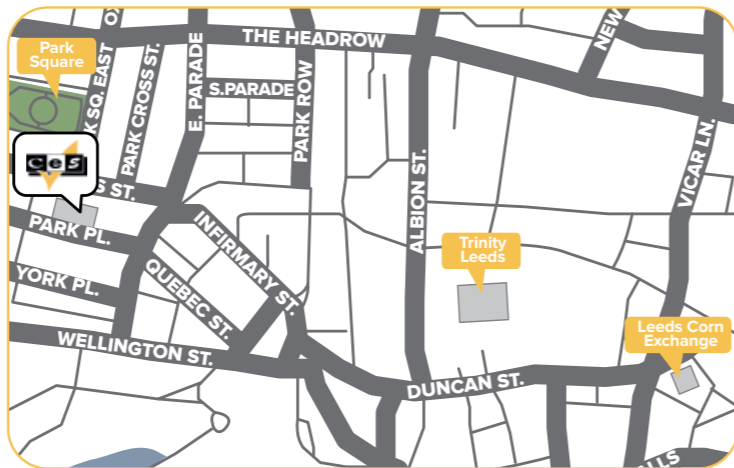

Official Celta centre
IELTS **CELTA**
Continuing Education Training & Development for Teachers of English as a Foreign Language

- Dedicated and experienced staff with full qualifications.
- Average commute time of 20 minutes from homestays.
- Located in the very heart of Leeds city centre.
- 8 minutes walk from all forms of public transport.