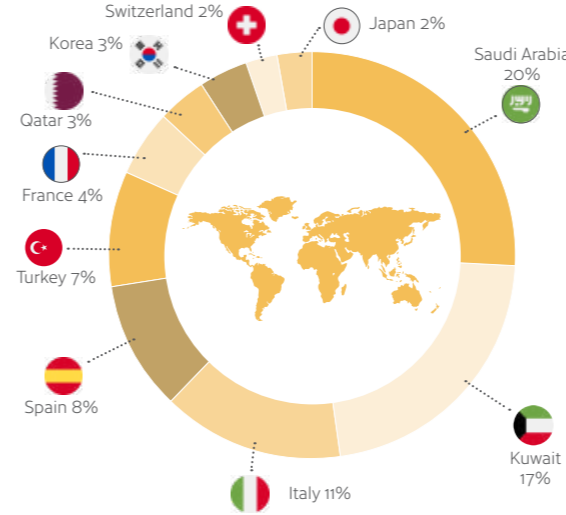

Our nationality mix

Accreditations & Memberships

LanguageCourse^{net} Book at worldwide lowest price at:
<https://www.languagecourse.net/school-centre-of-english-studies-ces-worthing.php3>

- +1 646 503 18 10
- +44 330 124 03 17
- +34 93 220 38 75
- +33 1-78416974
- +41 225 180 700
- +49 221 162 56897
- +43 720116182
- +31 858880253
- +7 4995000466
- +46 844 68 36 76
- +47 219 30 570
- +45 898 83 996
- +39 02-94751194
- +48 223 988 072
- +81 345 895 399
- +55 213 958 08 76
- +86 19816218990