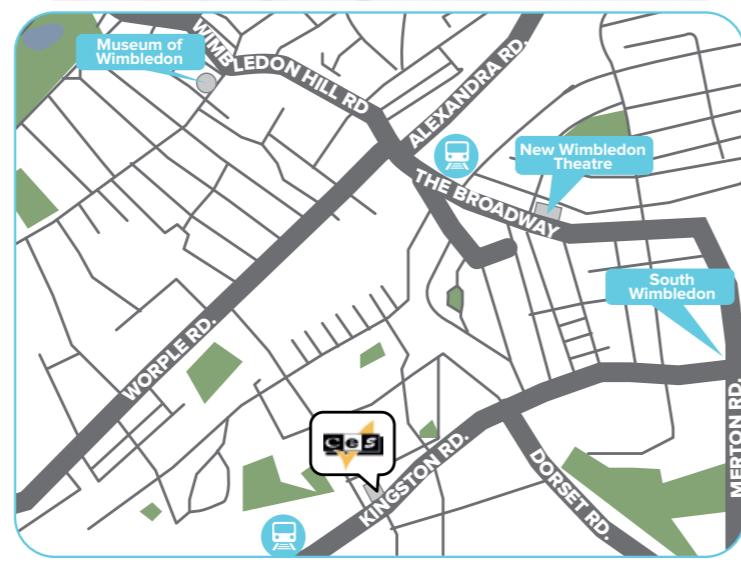

## Accessible

Located in the heart of the historic district – just 200 meters from Waterfront Station, the centre point for public transportation.

MINIMUM AGE **16**

MAXIMUM PER CLASS **14**

AVERAGE CLASS SIZE **12**

YEAR-ROUND CLASSROOMS **11**

DISTANCE TO LONDON **25** mins

**Vibrant**

Always lively and busy, London is the economic and social hub of the UK and, it could be said, of the world.

Small school with an experienced and dedicated team

Families within walking distance and close to public transport

Located in the fashionable suburb of Wimbledon

10 minutes walk from the train / tube system