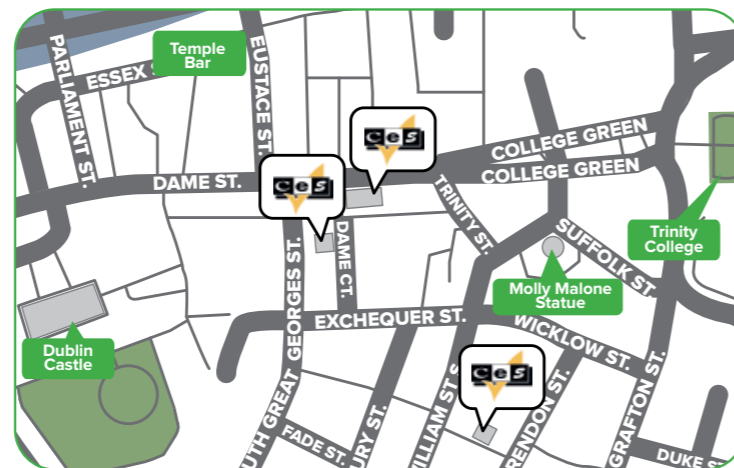

Official IELTS, Pearson, OET, Cambridge test centre & Celta centre