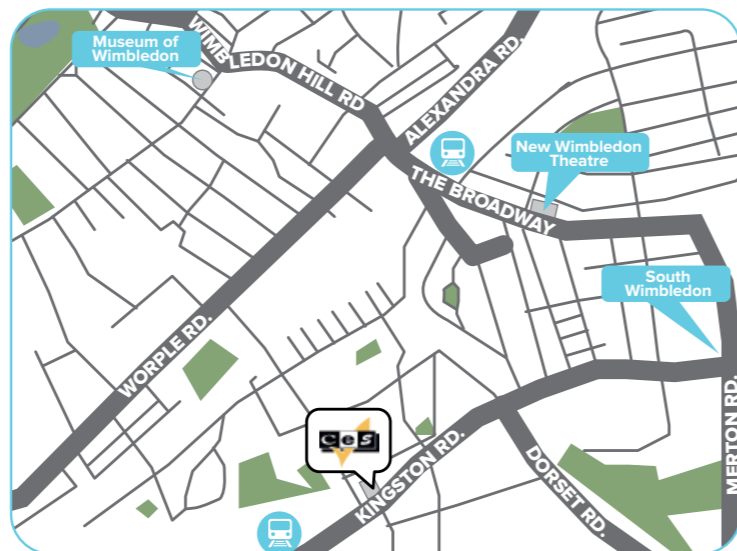

## Accessible

Located in the heart of the historic district – just 200 meters from Waterfront Station, the centre point for public transportation.

### Contemporary

Full of modern art galleries, designer shopping, latest theatre shows, movies, concerts, diverse and stylish restaurants.

- Small school with an experienced and dedicated team
- Families within walking distance and close to public transport
- Located in the fashionable suburb of Wimbledon
- 10 minutes walk from the train / tube system