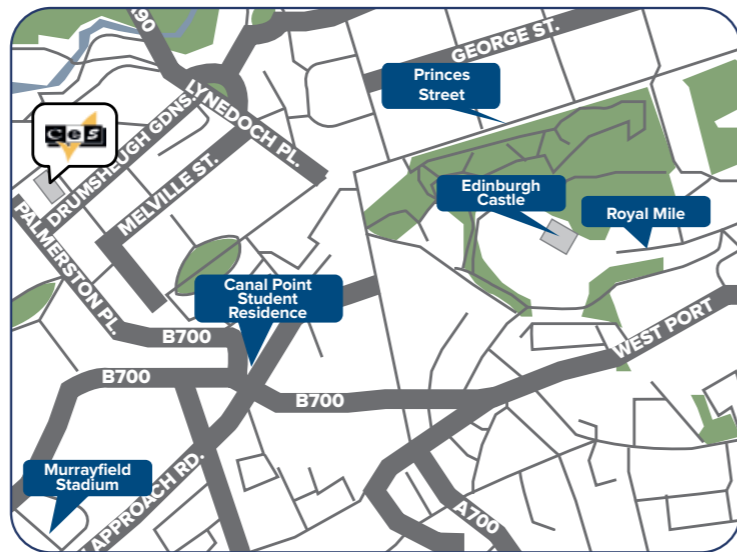

Official Celta centre
CELTA
Continuing to 'Teaching English to Speakers of Other Languages'