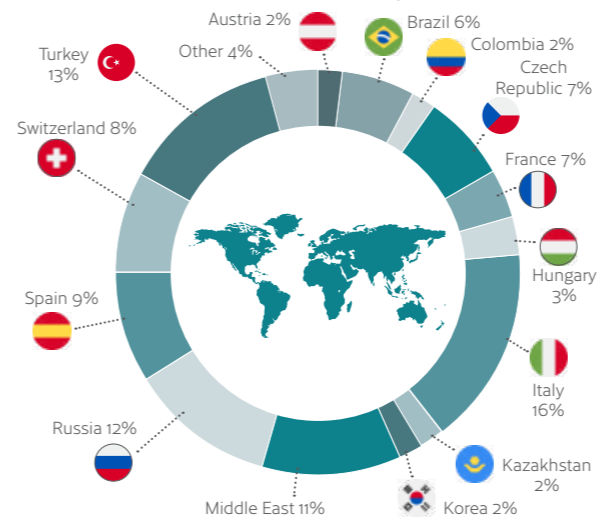

Our nationality mix

Accreditations & Memberships

LanguageCourse^{net} Book at worldwide lowest price at: <https://www.languagecourse.net/school-centre-of-english-studies-ces-worthing.php3>

- +1 646 503 18 10
- +31 858880253
- +44 330 124 03 17
- +7 4995000466
- +34 93 220 38 75
- +46 844 68 36 76
- +33 1-78416974
- +47 219 30 570
- +55 213 958 08 76
- +41 225 180 700
- +45 898 83 996
- +86 19816218990
- +49 221 162 56897
- +39 02-94751194
- +43 720116182
- +48 223 988 072