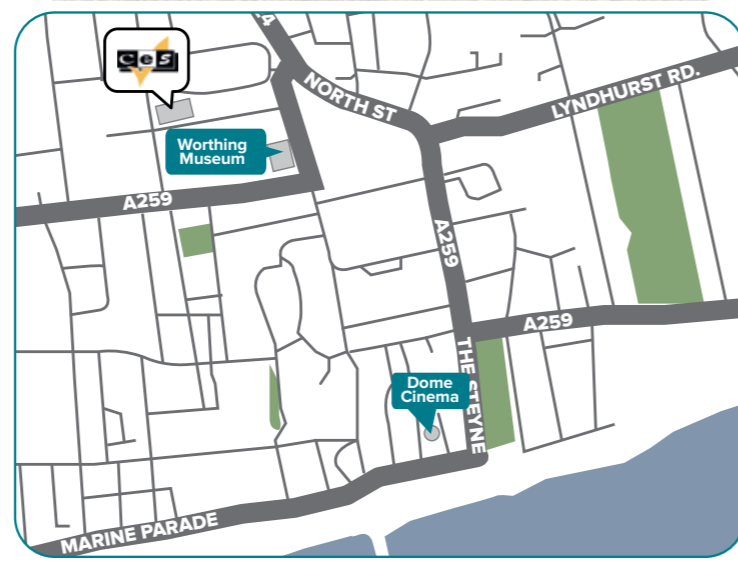

Worthing

"Experience England by the sea"

Worthing is a small town on the south coast of England. CES Worthing is located in a quiet residential area, with spacious gardens providing ample room to relax between lessons. Our dedicated social programme team are on hand to help you experience the best the south coast has to offer.

MINIMUM AGE
16

MAXIMUM PER CLASS
14

AVERAGE CLASS SIZE
10

YEAR-ROUND CLASSROOMS
14

AVERAGE STUDENT NUMBER
75

Charming

A beautiful seaside town, full of traditional English charm.

Beach vibe

A thriving seafront offering plenty of opportunities to enjoy the British sun.

Friendly

Worthing is known for its warm welcome to all visitors.

Only British Council accredited school in Worthing.

Families within walking distance and close to public transport.

Worthing is a small safe and secure town.

Easy to navigate with excellent public transport.

Accreditations & Memberships