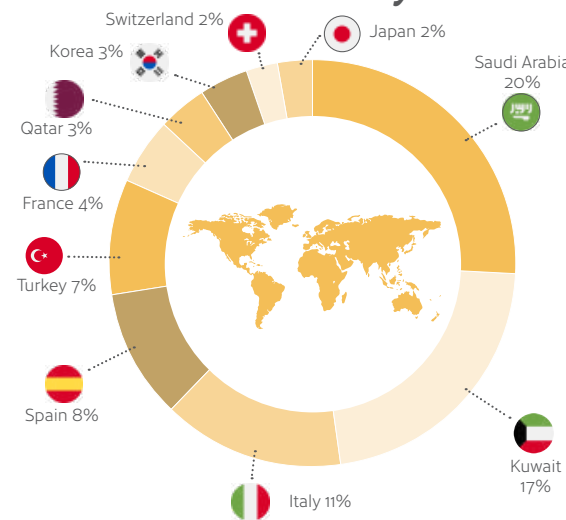

Our nationality mix

Accreditations & Memberships

LanguageCourse^{net} Book at worldwide lowest price at:
<https://www.languagecourse.net/school-centre-of-english-studies-ces-worthing.php3>

- +1 646 503 18 10
- +31 858880253
- +44 330 124 03 17
- +7 4995000466
- +34 93 220 38 75
- +46 844 68 36 76
- +81 345 895 399
- +33 1-78416974
- +47 219 30 570
- +55 213 958 08 76
- +41 225 180 700
- +45 898 83 996
- +86 19816218990
- +49 221 162 56897
- +39 02-94751194
- +43 720116182
- +48 223 988 072