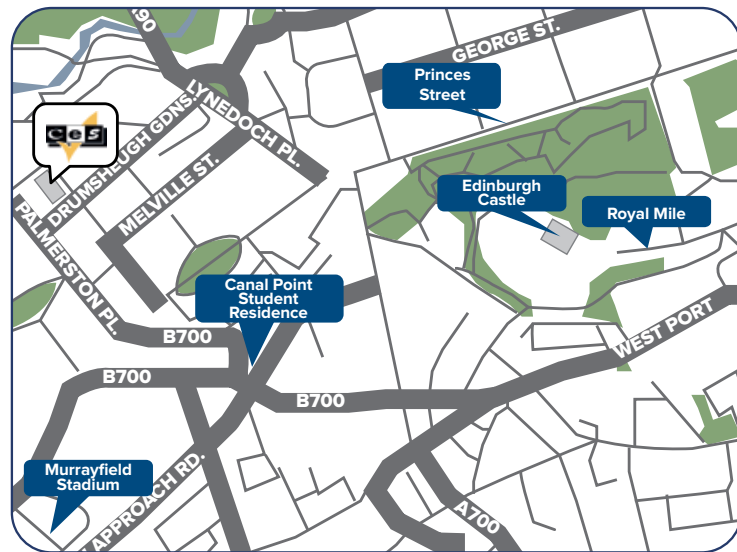

Official Celta centre
CELTA
Centres for Training English in Scotland