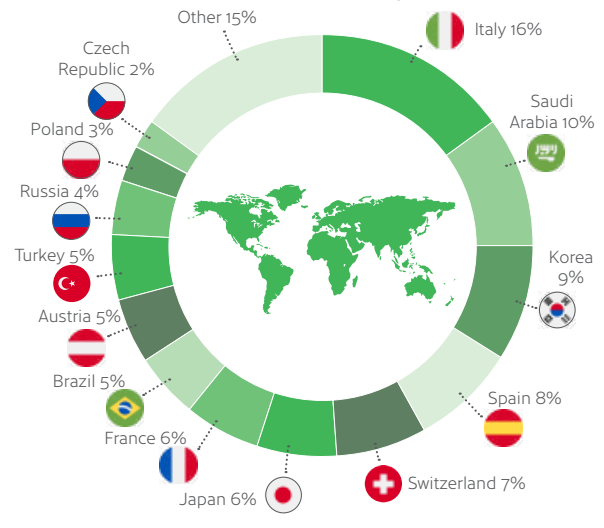

Dublin

Experience the warmth and heart of Europe's most welcoming city

Our Dublin school has the perfect locations, right in the heart of the historic city of Dublin. All the main tourist attractions, shopping areas and relaxing city parks are within 15 minutes walk from the schools.

Vibrant

A city that's as intimate as a village and as friendly as an Irish pub.

Social

Dublin is famous for its great pubs and friendly people. Take some time and experience some Irish hospitality.

Historic

The city's streets and alleys are filled with vibrant art and historic buildings, hip cafés and traditional pubs.

Official IELTS, Pearson, OET, Cambridge test centre & Celta centre

- MINIMUM AGE **16**
- MAXIMUM PER CLASS **14**
- AVERAGE CLASS SIZE **12**
- YEAR-ROUND CLASSROOMS **34**
- IELTS EXAMS **70+** per week

-  Experienced and highly qualified staff.
-  Over 40 years' experience.
-  3 campuses in the heart of Dublin.
-  Excellent accommodation options available.

Our nationality mix

Accreditations & Memberships