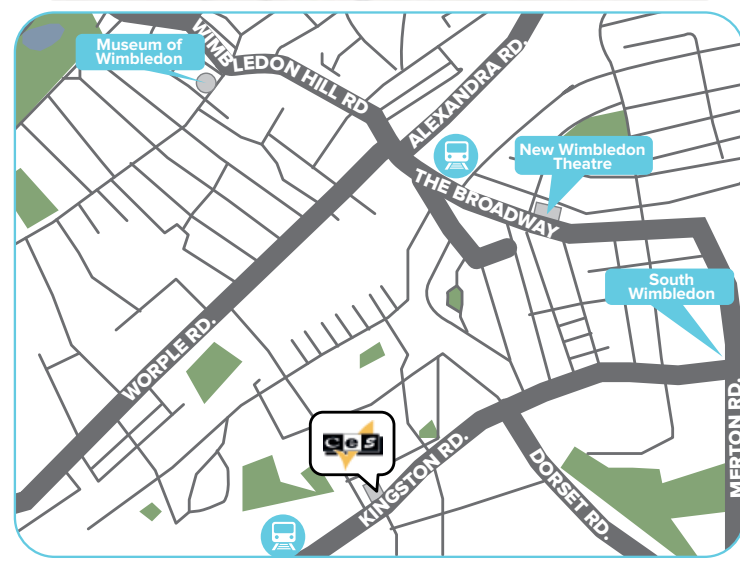

MINIMUM AGE

16

MAXIMUM PER CLASS

14

AVERAGE CLASS SIZE

12

YEAR-ROUND CLASSROOMS

11

DISTANCE TO LONDON

25

mins

Small school with an experienced and dedicated team

Families within walking distance and close to public transport

Located in the fashionable suburb of Wimbledon

10 minutes walk from the train / tube system