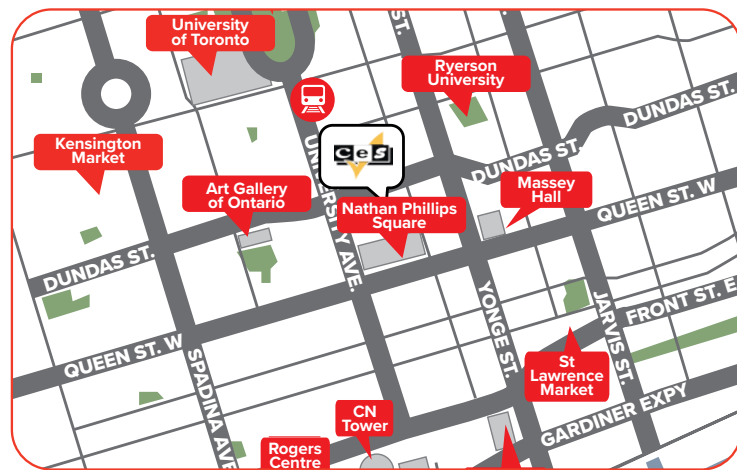

Official IELTS, OET, University of Cambridge Exams and CELPIP Test Centre