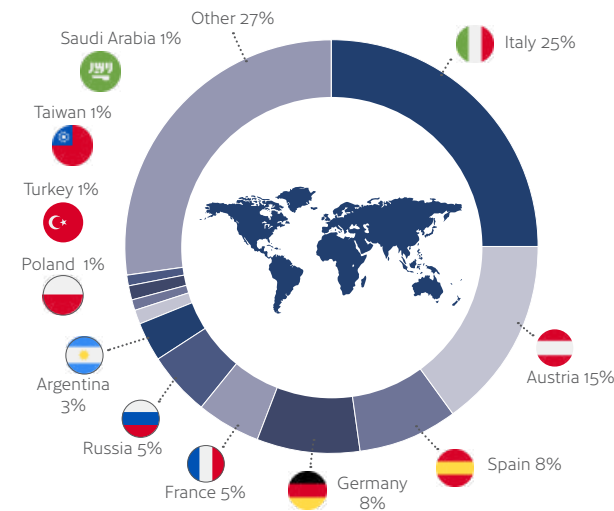

Our nationality mix

Accreditations & Memberships

LanguageCourse^{net} Book at worldwide lowest price at:
<https://www.languagecourse.net/school-centre-of-english-studies-ces-worthing.php3>

- +1 646 503 18 10
- +44 330 124 03 17
- +34 93 220 38 75
- +33 1-78416974
- +41 225 180 700
- +49 221 162 56897
- +43 720116182
- +31 858880253
- +7 4995000466
- +46 844 68 36 76
- +47 219 30 570
- +45 898 83 996
- +39 02-94751194
- +81 345 895 399
- +55 213 958 08 76
- +86 19816218990
- +48 223 988 072