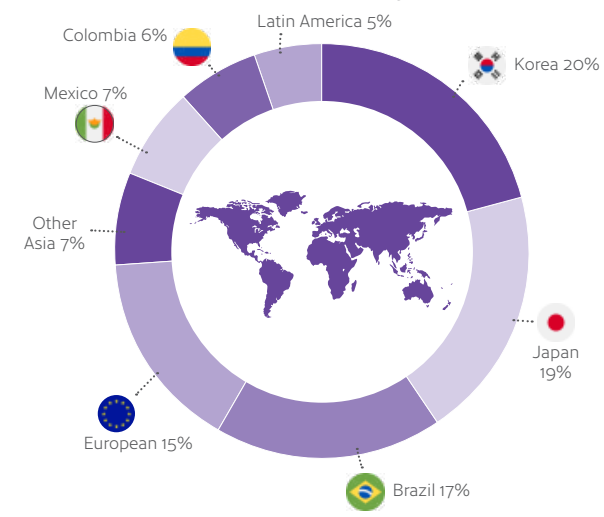

Our nationality mix

Accreditations & Memberships

ALTO **IALC**

LanguageCourse^{net} Book at worldwide lowest price at:
<https://www.languagecourse.net/school-centre-of-english-studies-ces-worthing.php3>

+1 646 503 18 10	+44 330 124 03 17	+34 93 220 38 75	+33 1-78416974	+41 225 180 700	+49 221 162 56897	+43 720116182
+31 858880253	+7 4995000466	+46 844 68 36 76	+47 219 30 570	+45 898 83 996	+39 02-94751194	+48 223 988 072
+81 345 895 399	+55 213 958 08 76	+86 19816218990