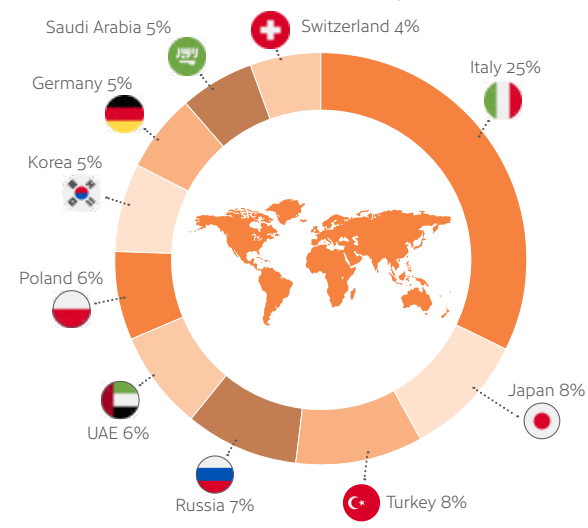

Our nationality mix

Accreditations & Memberships

ALTO BRITISH COUNCIL IALC ENGLISHUK

LanguageCourse^{net} Book at worldwide lowest price at:
<https://www.languagecourse.net/school-centre-of-english-studies-ces-worthing.php3>

+1 646 503 18 10	+44 330 124 03 17	+34 93 220 38 75	+33 1-78416974	+41 225 180 700	+49 221 162 56897	+43 720116182
+31 858880253	+7 4995000466	+46 844 68 36 76	+47 219 30 570	+45 898 83 996	+39 02-94751194	+48 223 988 072
+81 345 895 399	+55 213 958 08 76	+86 19816218990