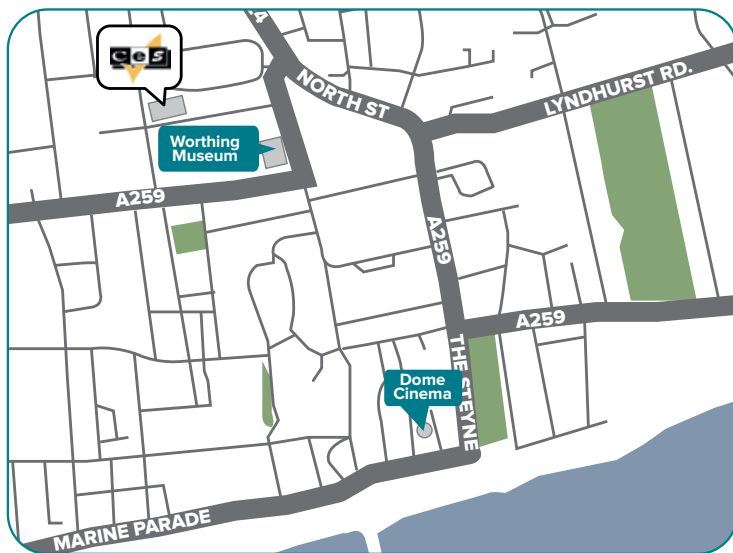

Small school with a dedicated team.

Homestays located so you are never more than 20 minutes.

Located in the quiet village of Wheatley.

Public transport is just 5 minutes from the school.

Our nationality mix

- Dedicated and experienced staff with full qualifications.
- Average commute time of 20 minutes from homestays.
- Located in the very heart of Leeds city centre.
- 8 minutes walk from all forms of public transport.

Worthing

"Experience England by the sea"

Worthing is a small town on the south coast of England. CES Worthing is located in a quiet residential area, with spacious gardens providing ample room to relax between lessons. Our dedicated social programme team are on hand to help you experience the best the south coast has to offer.

A thriving seafront offering plenty of opportunities to enjoy the British sun.

Friendly

Worthing is known for its warm welcome to all visitors.

- Only British Council accredited school in Worthing.
- Families within walking distance and close to public transport.
- Worthing is a small safe and secure town.
- Easy to navigate with excellent public transport.