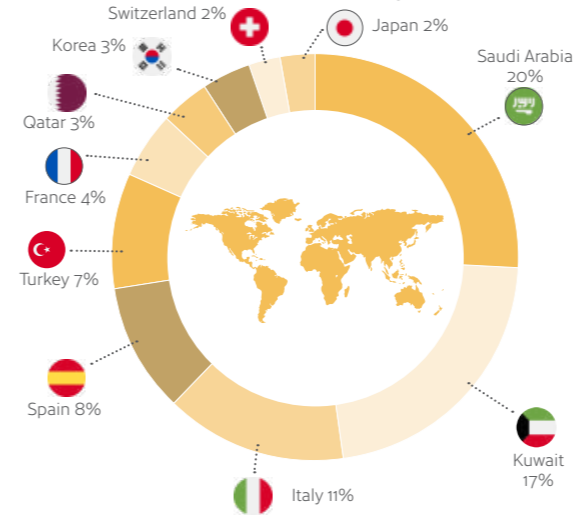

Our nationality mix

Accreditations & Memberships
ALTO **BRITISH COUNCIL** **IALC** **ENGLISHUK**

LanguageCourse^{net} Book at worldwide lowest price at:
<https://www.languagecourse.net/school-centre-of-english-studies-ces-worthing.php3>

+1 646 503 18 10	+44 330 124 03 17	+34 93 220 38 75	+33 1-78416974	+41 225 180 700	+49 221 162 56897	+43 720116182
+31 858880253	+7 4995000466	+46 844 68 36 76	+47 219 30 570	+45 898 83 996	+39 02-94751194	+48 223 988 072
+81 345 895 399	+55 213 958 08 76	+86 19816218990