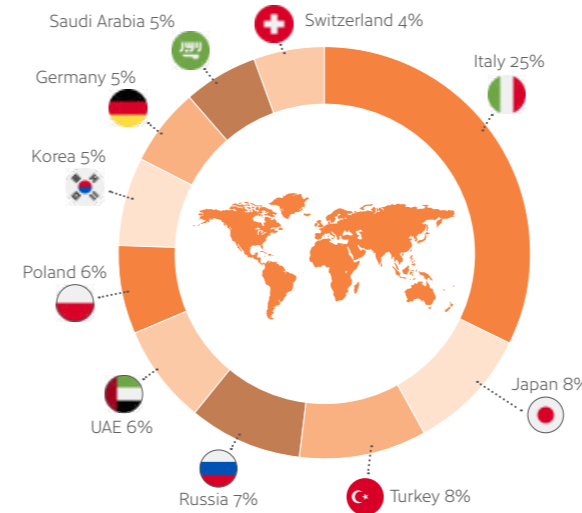

Homestays located so you are never more than 20 minutes.

Located in the quiet village of Wheatley.

Public transport is just 5 minutes from the school.

Our nationality mix

Accreditations & Memberships

LanguageCourse^{net} Book at worldwide lowest price at:
<https://www.languagecourse.net/school-centre-of-english-studies-ces-worthing.php3>