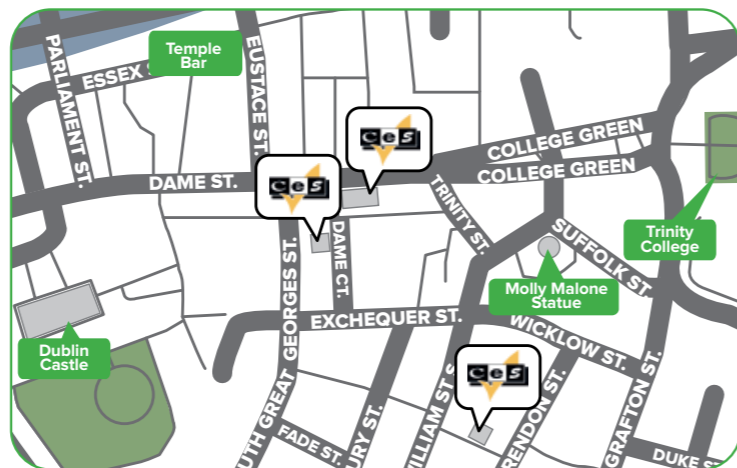

Official IELTS, Pearson, OET, Cambridge test centre & Celta centre
IELTS **OET** **UNIVERSITY OF CAMBRIDGE** **CELTA** **ETS TOEIC**