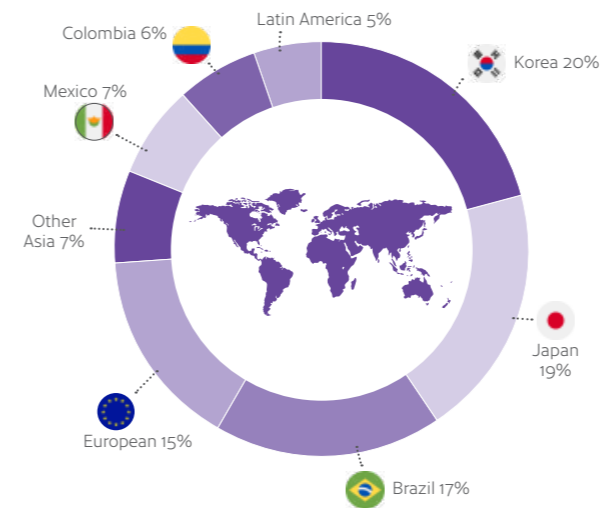

Our nationality mix

Accreditations & Memberships

LanguageCourse^{net} Book at worldwide lowest price at:
<https://www.languagecourse.net/school-centre-of-english-studies-ces-worthing.php3>

+1 646 503 18 10	+44 330 124 03 17	+34 93 220 38 75	+33 1-78416974	+41 225 180 700	+49 221 162 56897	+43 720116182
+31 858880253	+7 4995000466	+46 844 68 36 76	+47 219 30 570	+45 898 83 996	+39 02-94751194	+48 223 988 072
+81 345 895 399	+55 213 958 08 76	+86 19816218990