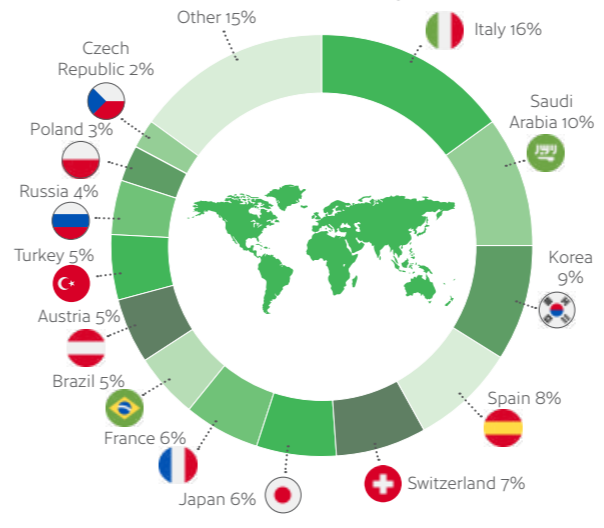

The city's streets and alleys are filled with vibrant art and historic buildings, hip cafés and traditional pubs.

Official IELTS, Pearson, OET, Cambridge test centre & Celta centre
IELTS **OET** **UNIVERSITY OF CAMBRIDGE** **CELTA** **ETS TOEIC**

MINIMUM AGE **16**

MAXIMUM PER CLASS **14**

AVERAGE CLASS SIZE **12**

YEAR-ROUND CLASSROOMS **34**

IELTS EXAMS **70+** per week

- Experienced and highly qualified staff.
- Over 40 years' experience.
- 3 campuses in the heart of Dublin.
- Excellent accommodation options available.

Our nationality mix

Accreditations & Memberships
ALTO **Marketing English in Ireland** **IALC** **Eaquals**

Toronto

"Study in Canada's most cosmopolitan city!"

Conveniently located in the heart of the downtown core, we are 250 meters from the lively Young and Dundas Square. CES Toronto is all about creating experiences of a lifetime! With its vibrant lifestyle, this dynamic metropolis filled with skyscrapers and many green spaces will boost your taste for adventure!