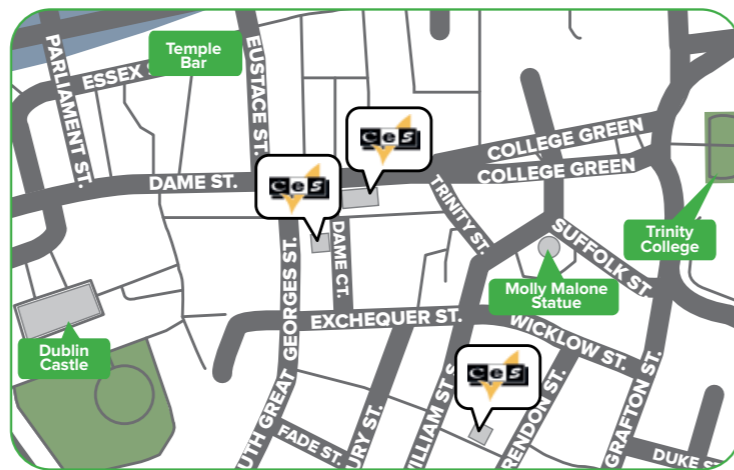

Official IELTS, Pearson, OET, Cambridge test centre & Celta centre
IELTS **OET** **UNIVERSITY OF CAMBRIDGE** **CELTA** **ETS TOEIC**