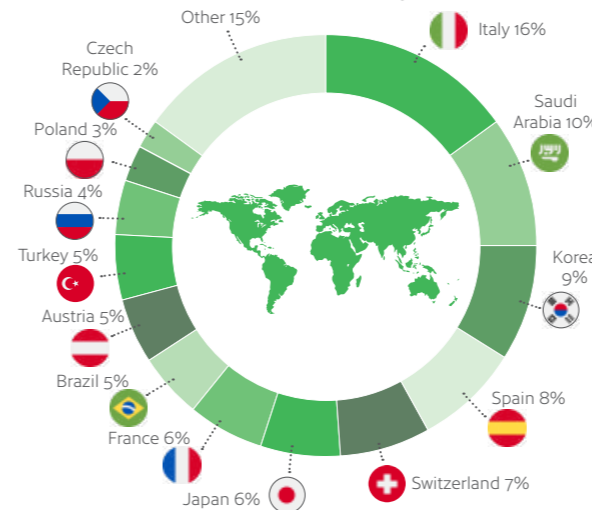

Our nationality mix

Accreditations & Memberships

LanguageCourse^{net} Book at worldwide lowest price at: <https://www.languagecourse.net/school-centre-of-english-studies-ces-worthing.php3>

- +1 646 503 18 10
- +44 330 124 03 17
- +34 93 220 38 75
- +33 1-78416974
- +41 225 180 700
- +49 221 162 56897
- +43 720116182
- +31 858880253
- +7 4995000466
- +46 844 68 36 76
- +47 219 30 570
- +45 898 83 996
- +39 02-94751194
- +81 345 895 399
- +55 213 958 08 76
- +86 19816218990
- +48 223 988 072