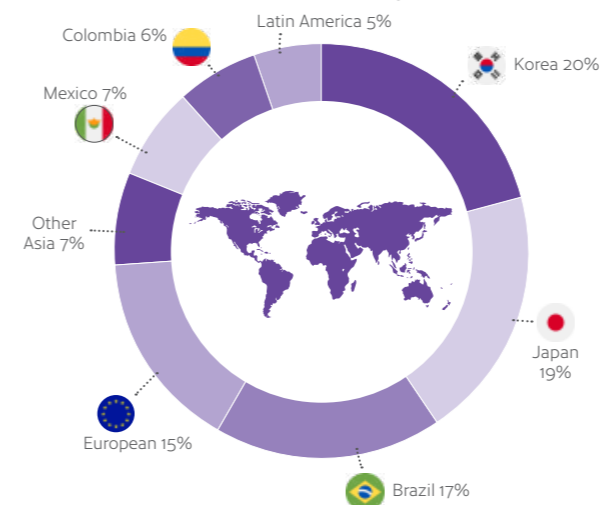

Our nationality mix

Accreditations & Memberships
ALTO **IALC**

LanguageCourse^{net} Book at worldwide lowest price at:
<https://www.languagecourse.net/school-centre-of-english-studies-ces-worthing.php3>

- +1 646 503 18 10
- +31 858880253
- +44 330 124 03 17
- +7 4995000466
- +34 93 220 38 75
- +46 844 68 36 76
- +33 1-78416974
- +47 219 30 570
- +81 345 895 399
- +55 213 958 08 76
- +41 225 180 700
- +45 898 83 996
- +86 19816218990
- +49 221 162 56897
- +39 02-94751194
- +43 720116182
- +48 223 988 072