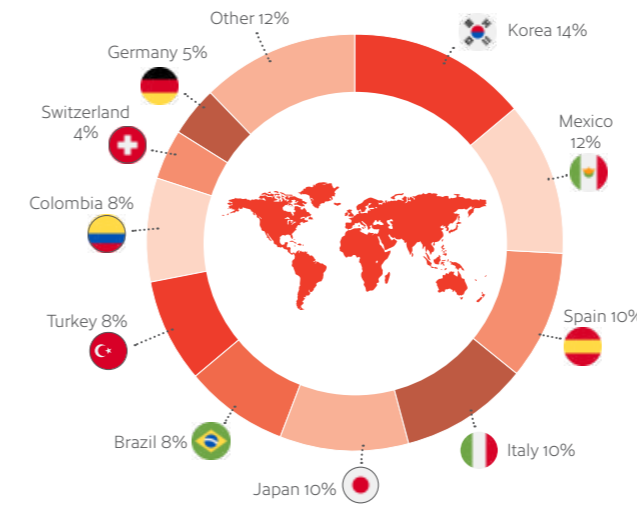

Our nationality mix

Accreditations & Memberships

LanguageCourse^{net} Book at worldwide lowest price at: <https://www.languagecourse.net/school-centre-of-english-studies-ces-worthing.php3>

- +1 646 503 18 10
- +33 1-78416974
- +41 225 180 700
- +49 221 162 56897
- +43 720116182
- +31 858880253
- +7 4995000466
- +46 844 68 36 76
- +47 219 30 570
- +45 898 83 996
- +39 02-94751194
- +81 345 895 399
- +55 213 958 08 76
- +86 19816218990