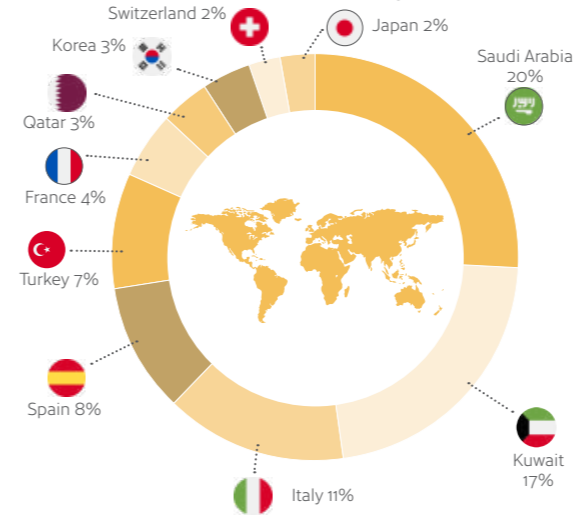

Our nationality mix

Accreditations & Memberships

ALTO **BRITISH COUNCIL** **IALC** **ENGLISHUK**

LanguageCourse^{net} Book at worldwide lowest price at:
<https://www.languagecourse.net/school-centre-of-english-studies-ces-worthing.php3>

- +1 646 503 18 10
- +44 330 124 03 17
- +34 93 220 38 75
- +33 1-78416974
- +41 225 180 700
- +49 221 162 56897
- +43 720116182
- +31 858880253
- +7 4995000466
- +46 844 68 36 76
- +47 219 30 570
- +45 898 83 996
- +39 02-94751194
- +48 223 988 072
- +81 345 895 399
- +55 213 958 08 76
- +86 19816218990