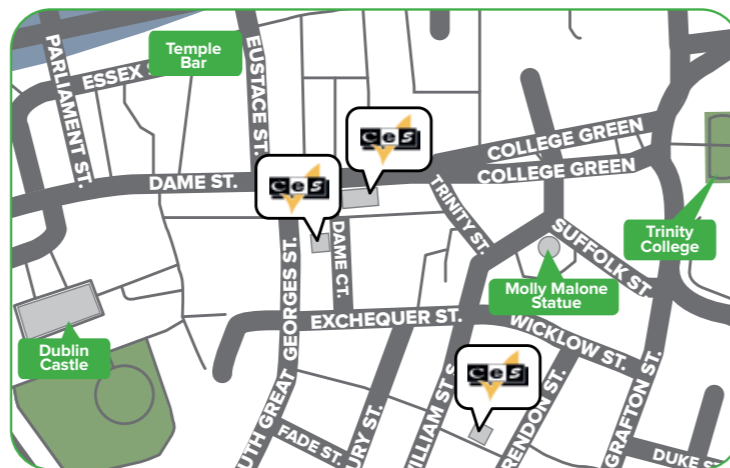

Official IELTS, Pearson, OET, Cambridge test centre & Celta centre

IELTS OET UNIVERSITY OF CAMBRIDGE CELTA ETS TOEIC