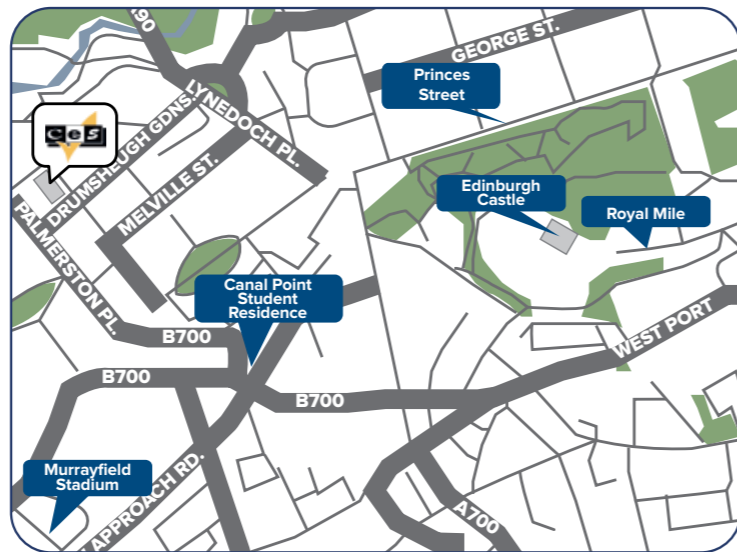

Official Celta centre
CELTA
Centres for Training English in Scotland