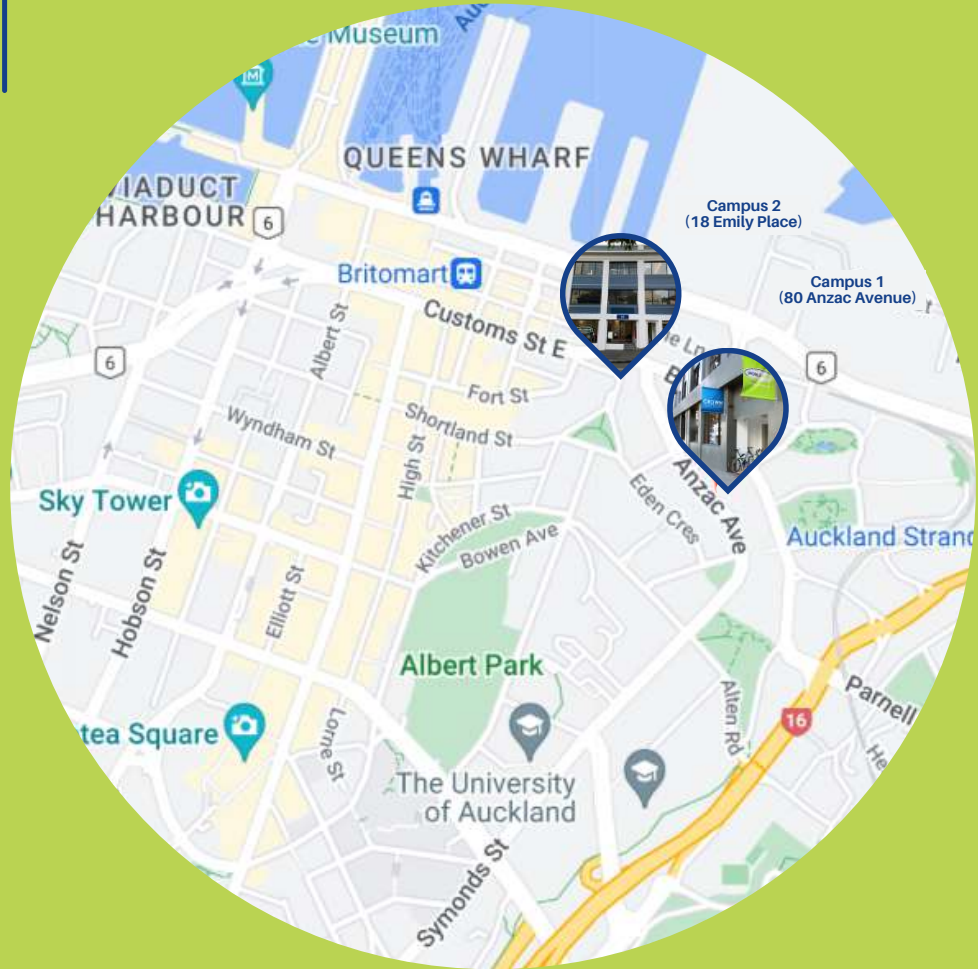

We are located in the heart of Auckland CBD, the Britomart train station and major bus stops are all within walking distance.

Near Worldwide School there are many restaurants, cafes, shops, bars, movie theatres and many important companies and buildings as well as 2 Universities and other tertiary institutions.

A short walk distance:

- 10 min. to Britomart train station
- 2 min. to the closest bus stop
- 5 min. to supermarket and shopping area
- 18 min. to Auckland Sky Tower

WORLDWIDE AND CROWN

Campus 1: 80 Anzac Avenue