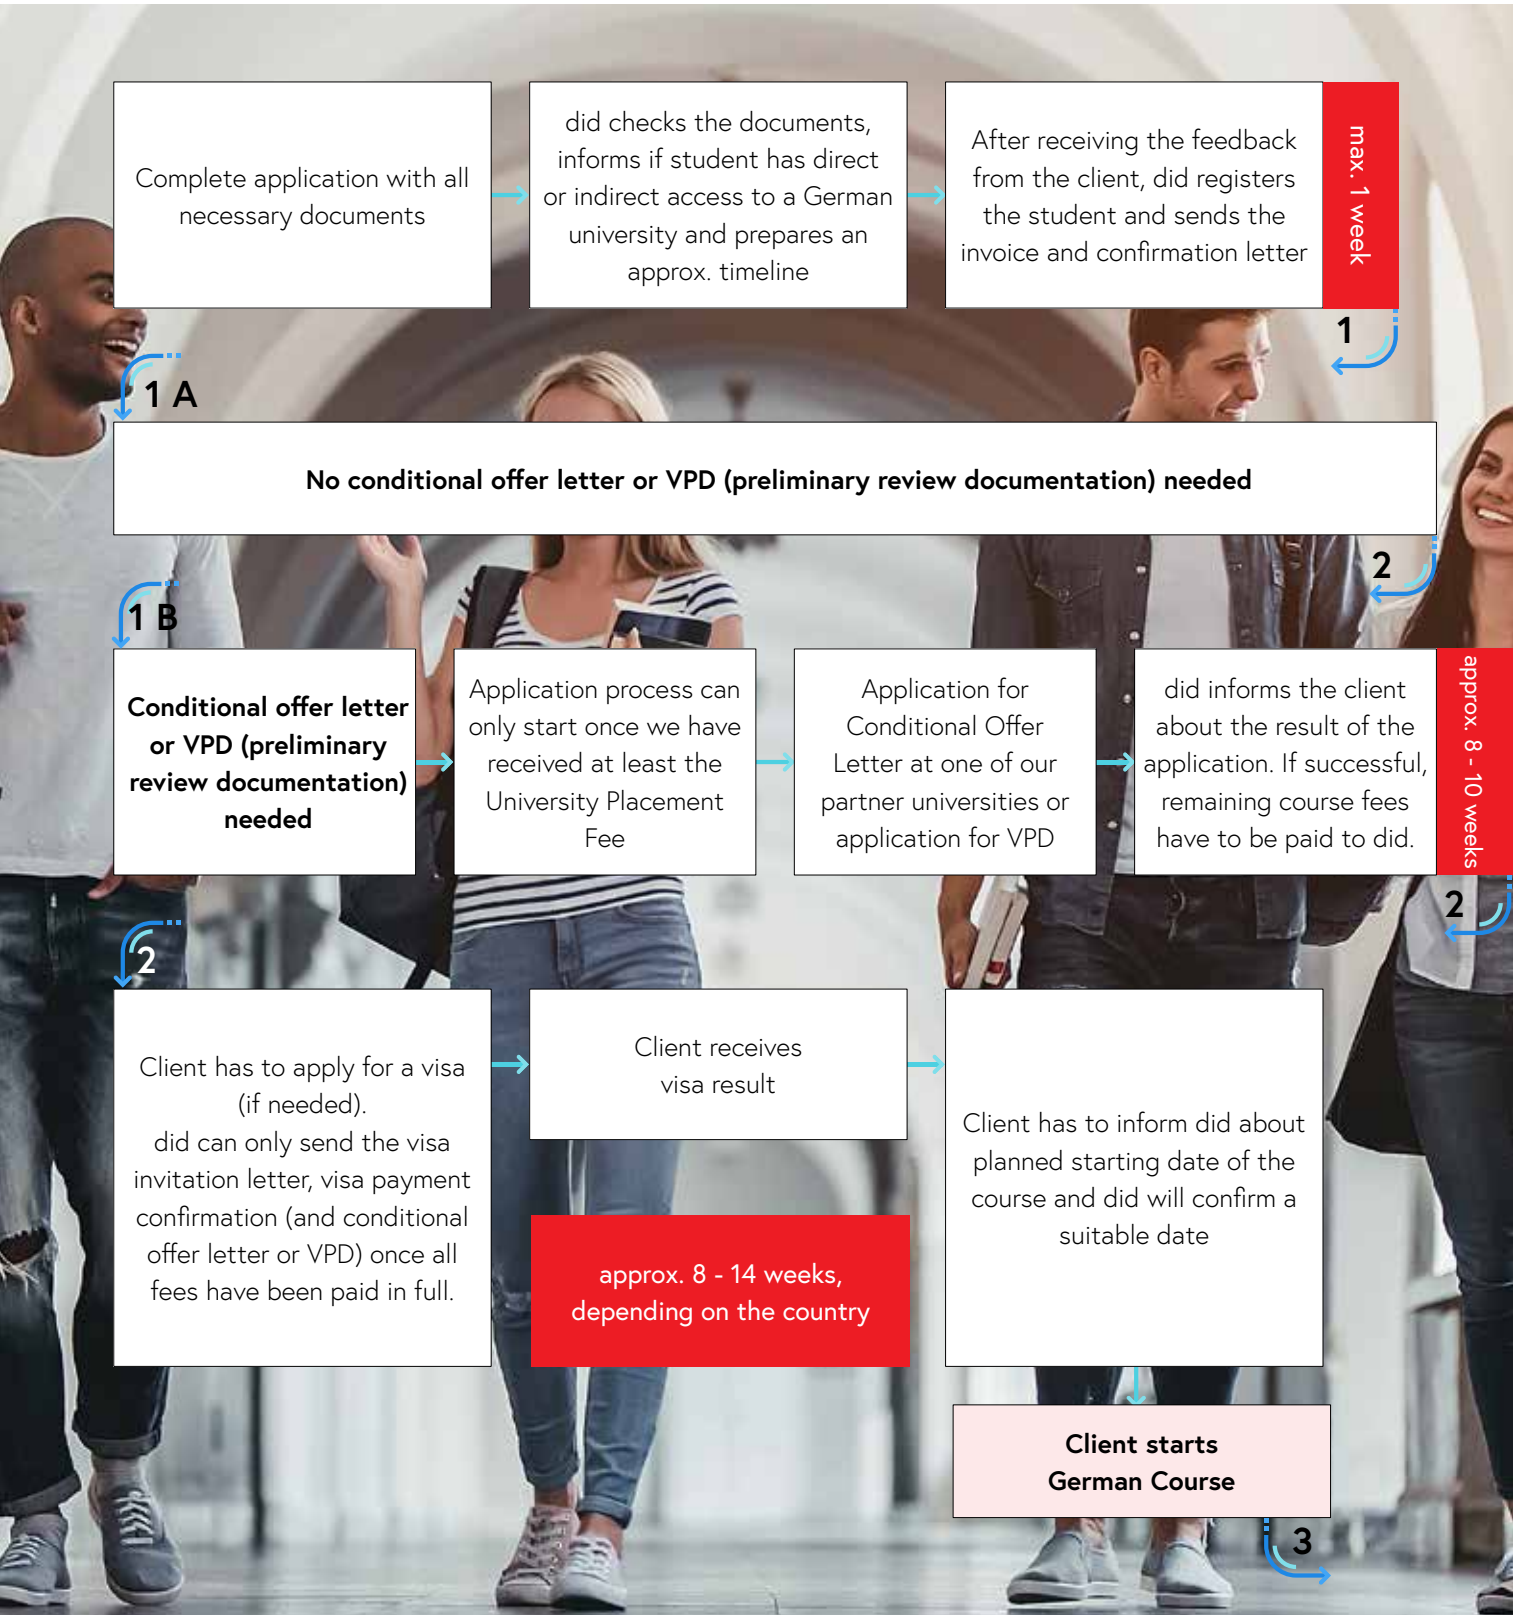

UNIVERSITY PATHWAYS

YOUR WAY INTO GERMAN HIGHER EDUCATION SYSTEM

10

did deutsch-institut

Your benefits when booking at

LanguageCourse.net

LOWER PRICES than when booking directly with the school

FREE online course

BETTER cancellation and payment terms

NO agency fees

Get free advice from our friendly consultants to help you find the best school in Hamburg

+1-646 503 18 10 +44 330 124 03 17 +1-800 713 71 35 (toll-free number) +97-225 69 51 89 +35-316 91 75 25

BOOK HERE at worldwide lowest price

**Pay less than
booking at the
school**

Trustpilot Excellent **4.8/5**

1.292 reviews

Show all **1.292** reviews of LanguageCourse.net on Trustpilot

The below link is clickable in PDF

<https://www.languagecourse.net/school-did-deutsch-institut-hamburg.php3>