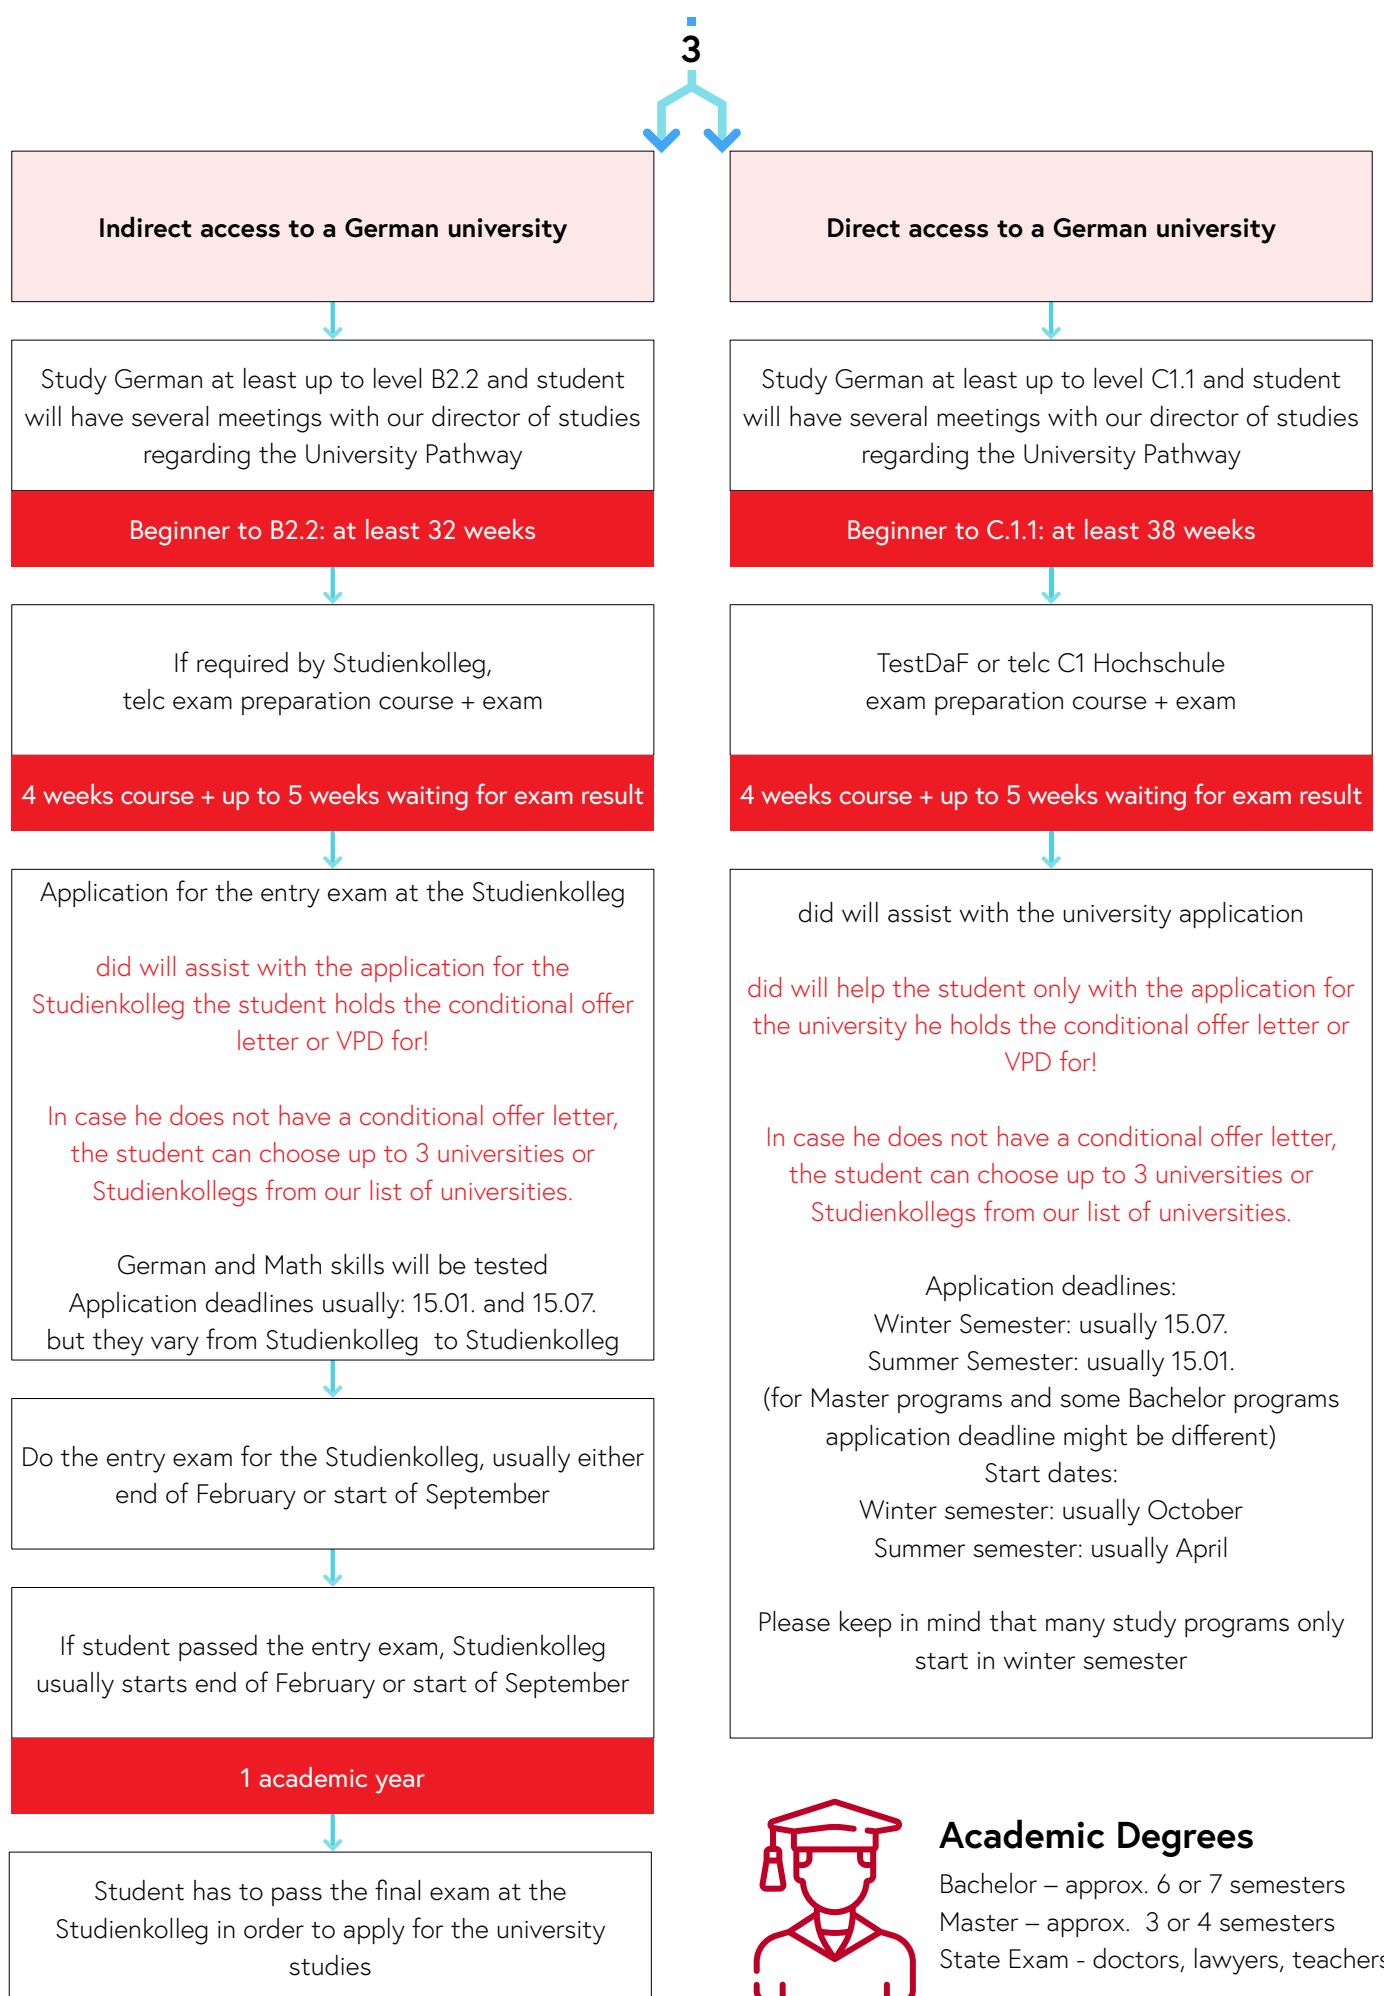

Academic Degrees

Bachelor – approx. 6 or 7 semesters
Master – approx. 3 or 4 semesters
State Exam - doctors, lawyers, teachers

Your benefits when booking at

LanguageCourse.net

LOWER PRICES than when booking directly with the school

FREE online course

BETTER cancellation and payment terms

NO agency fees

Get free advice from our friendly consultants to help you find the best school in Munich

+1-646 503 18 10 +44 330 124 03 17 +1-800 713 71 35 (toll-free number) +97-225 69 51 89 +35-316 91 75 25

BOOK HERE at worldwide lowest price

**Pay less than
booking at the
school**

Trustpilot Excellent 4.8/5

1.292 reviews

Show all **1.292** reviews of LanguageCourse.net on Trustpilot

The below link is clickable in PDF

<https://www.languagecourse.net/school-did-deutsch-institut-munich.php3>