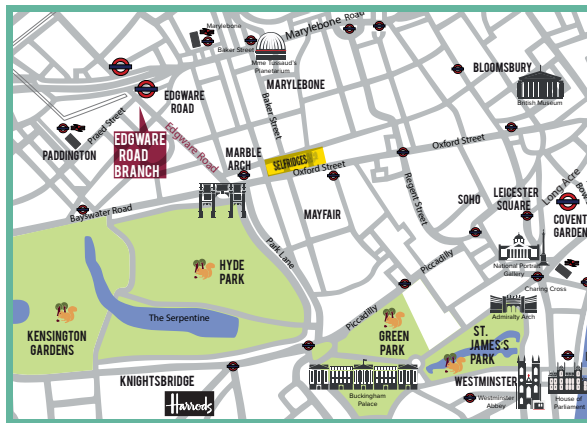

WELCOME TO Edgware Academy

Established in 1997, Edgware Academy is an English Language teaching provider in the very heart of London with excellent transport links to the whole of the city.

Edgware Academy provides English Language teaching at a range of levels from Beginner to Advanced in a friendly and professional environment.

Our mission is to make quality English Language education available to all individuals, from a wide variety of backgrounds, wishing to achieve higher personal, academic and career goals.

The diversity of backgrounds and nationalities in the Academy reflects London culture and creates a fun and exciting learning environment with friendships and memories that will last a lifetime.

Accredited by the British Accreditation Council we are also member of Study UK.

— Edgware Academy —

CONTENTS

LEARNING AT EDGWARE ACADEMY

YOUR INDIVIDUAL PROGRESS

KEY FACTS

COURSES

GENERAL

- General English
- General English + Skills
- Intensive English
- Conversation Classes
- One-to-one English
- Business English
- All-Year Round Groups

ACADEMIC

- IELTS Preparation
- Evening IELTS Preparation
- Cambridge FCE Preparation
- Cambridge CAE preparation

YOUNG LEARNERS

- All-Year Round Groups

ACCOMMODATION

- Halls of residence
- Homestay
- House share

WHAT OUR STUDENTS SAY

SOCIAL PROGRAMME

YOUR NEXT STEP

Accreditations & Memberships

LanguageCourse.net Book at worldwide lowest price at:

<https://www.languagecourse.net/school-edgware-academy-london.php3>

+1 646 503 18 10
+31 858880253

+44 330 124 03 17
+7 4995000466

+34 93 220 38 75
+46 844 68 36 76
+81 345 895 399

+33 1-78416974
+47 219 30 570
+55 213 958 08 76

+41 225 180 700
+45 898 83 996
+86 19816218990

+49 221 162 56897
+39 02-94751194

+43 720116182
+48 223 988 072