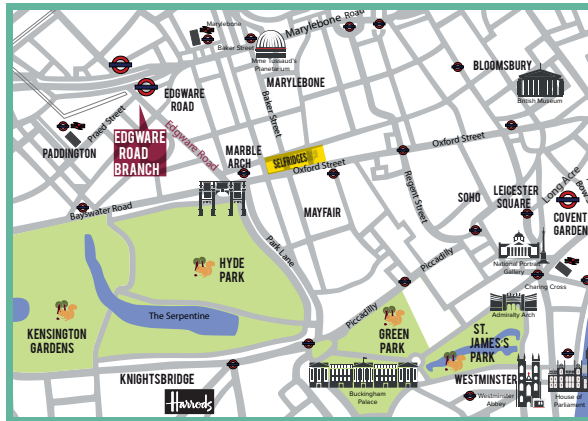

WELCOME TO Edgware Academy

Established in 1997, Edgware Academy is an English Language teaching provider in the very heart of London with excellent transport links to the whole of the city.

Edgware Academy provides English Language teaching at a range of levels from Beginner to Advanced in a friendly and professional environment.

Our mission is to make quality English Language education available to all individuals, from a wide variety of backgrounds, wishing to achieve higher personal, academic and career goals.

The diversity of backgrounds and nationalities in the Academy reflects London culture and creates a fun and exciting learning environment with friendships and memories that will last a lifetime.

Accredited by the British Accreditation Council we are also member of Study UK.

— Edgware Academy —

Accreditations & Memberships

CONTENTS

LEARNING AT EDGWARE ACADEMY

YOUR INDIVIDUAL PROGRESS

KEY FACTS

COURSES

GENERAL

- General English
- General English + Skills
- Intensive English
- Conversation Classes
- One-to-one English
- Business English
- All-Year Round Groups

ACADEMIC

- IELTS Preparation
- Evening IELTS Preparation
- Cambridge FCE Preparation
- Cambridge CAE preparation

YOUNG LEARNERS

- All-Year Round Groups

ACCOMMODATION

- Halls of residence
- Homestay
- House share

WHAT OUR STUDENTS SAY

SOCIAL PROGRAMME

YOUR NEXT STEP

LanguageCourse.net Book at worldwide lowest price at:

<https://www.languagecourse.net/school-edgware-academy-london.php3>

+1 646 503 18 10

+44 330 124 03 17

+34 93 220 38 75

+33 1-78416974

+41 225 180 700

+49 221 162 56897

+43 720116182

+31 858880253

+7 4995000466

+46 844 68 36 76

+47 219 30 570

+45 898 83 996

+39 02-94751194

+48 223 988 072

+81 345 895 399

+55 213 958 08 76

+86 19816218990