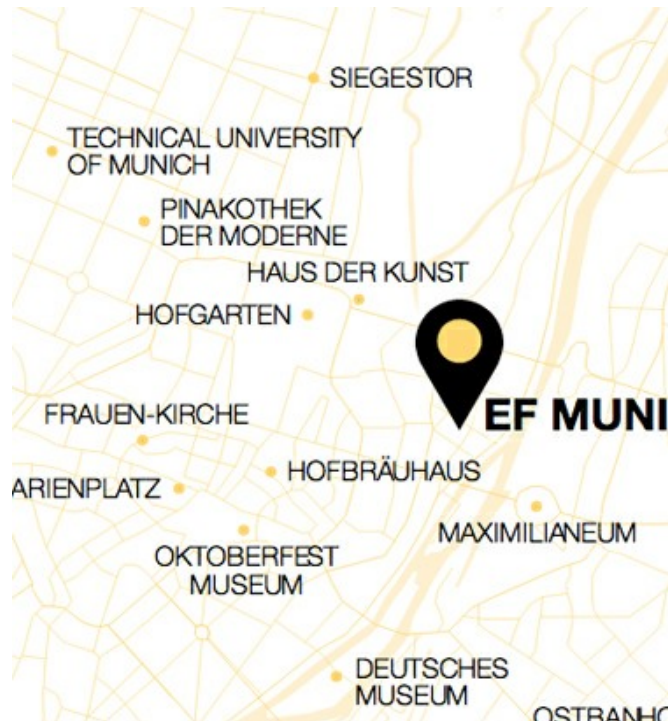

Activities

Examples of free activities

- Student parties (International Dinners, Dance Courses, Costume Parties, Karaoke Singing)
- Sports (Bowling, soccer, hiking, mountain biking, sledging, indoor and outdoor swimming)
- Insight tours (BMW-Factory, Munich Brewery, Munich Airport, Bavaria Film Studios)
- Visit of Art Museums (Alte, Neue Pinakothek, Staatsgalerie der Modernen Kunst)

Examples of excursions and other activities:

- Cinema (8.- EURO), Theater (15.- EURO)
- German cooking (20.- EURO)
- Deutsches Museum – Europe's largest technical museum (10.- EURO)
- Tour of the Royal Castle Nymphenburg in Munich (10.- EURO)
- Zoo (12.- EURO)
- Tour to the Nazi concentration camp in Dachau (15.- EURO)

Action and Discovery Packs:

Action Pack

- Action Pack - Hiking in the Alps- (APMUN)
- Hiking in the beautiful Alps close to Munich
- Action Pack - Go-Kart Racing - (AP2MUN)
- Go-carting with your friends.

Discovery Pack

- Discovery Pack - Historical Munich - (DCPMUN)
- Guided walking tour of hist. Munich, incl. Nazi concentration camp Dachau, the royal palace, most beautiful Rokoko Cuvilliers-theater, Schatzkammer and visit of baroques churches.
- Discovery Pack - Salzburg - (DCP2MUN)
- Train to/fro Salzburg/Austria. Guided tour of medieval city fortress incl. Torture chamber, splendid view over Salzburg. Tour of hist. city center. Visit of historical Mozart's Birth House.

FreeTime Facilities

Cafeteria/Vending machines

Public Cafeteria, 5 minutes walk. Meal+drink between 3-5 EUR

Games Room

XBox

Garden

Courtyard , English Garten Park 400 meters away from school

Average Costs

A coffee

3.- EURO

Cinema Ticket

10.- EURO

Gym card/month

30.- EURO

Mobile sim card

25 EURO/Month

Accreditations

EAQUALS

Highest language school standard in Europe. Member since 2001 (EF's first school to do so)

FADAF

Membership