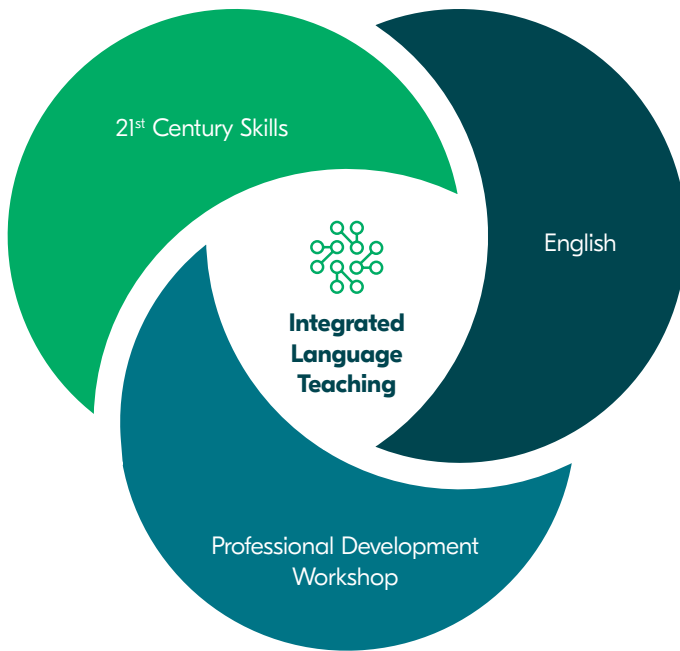

“At the beginning, I thought the critical thinking modules were pointless. But I soon completely changed my mind. Critical thinking is not about being right or being wrong, it’s about how you try to solve the task and the most difficult part is doing this in English. In the end it is worth the effort. I have developed new skills that will improve many aspects of my life. The materials will be useful in job interviews but will also help me with some challenges and adversities in my personal life. This is the characteristic that distinguishes Emerald”

Dalila, student from Brazil

Skills development opportunities include

- Creativity
- Critical Thinking
- Leadership
- Collaboration
- Time Management
- Problem Solving