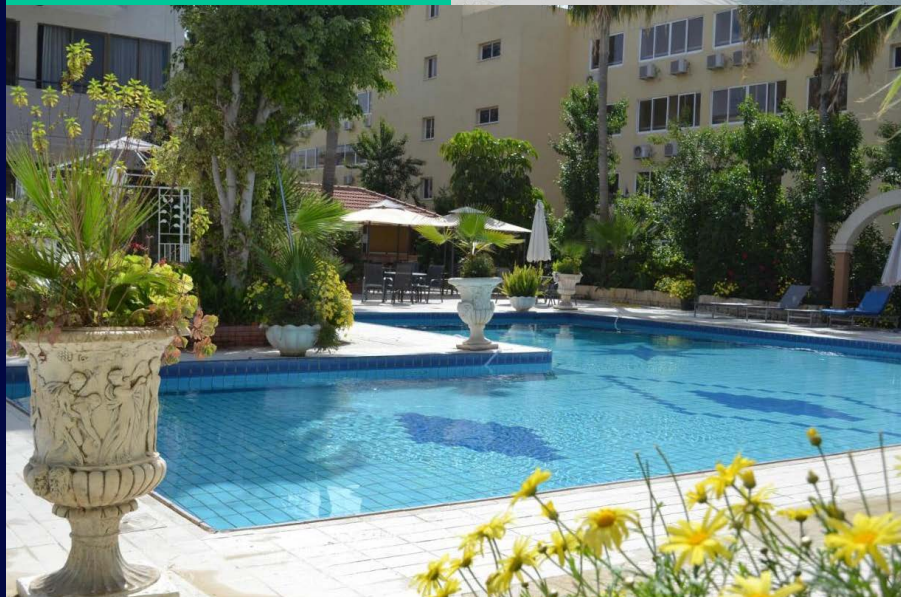

bayswater.ac/cyprus

E-mail us
bookings@bayswater.ac

Telephone
+357 96 629426

Address
Profitis Elias Street, Limassol 4046

Agent Enquiries

Our Agents are appointed experts in your country and can give you specialist advice on our courses, as well as any visa requirements. Contact us for an Agent in your area.

For agent sales enquiries please contact us at
sales@bayswater.ac

LanguageCourse.net Book at worldwide lowest price at:
<https://www.languagecourse.net/school-english-in-cyprus-limassol.php3>

+1 646 503 18 10
 +31 858880253

+44 330 124 03 17
 +7 4995000466

+34 93 220 38 75
 +46 844 68 36 76
 +81 345 895 399

+33 1-78416974
 +47 219 30 570
 +55 213 958 08 76

+41 225 180 700
 +45 898 83 996
 +86 19816218990

+49 221 162 56897
 +39 02-94751194

+43 720116182
 +48 223 988 072