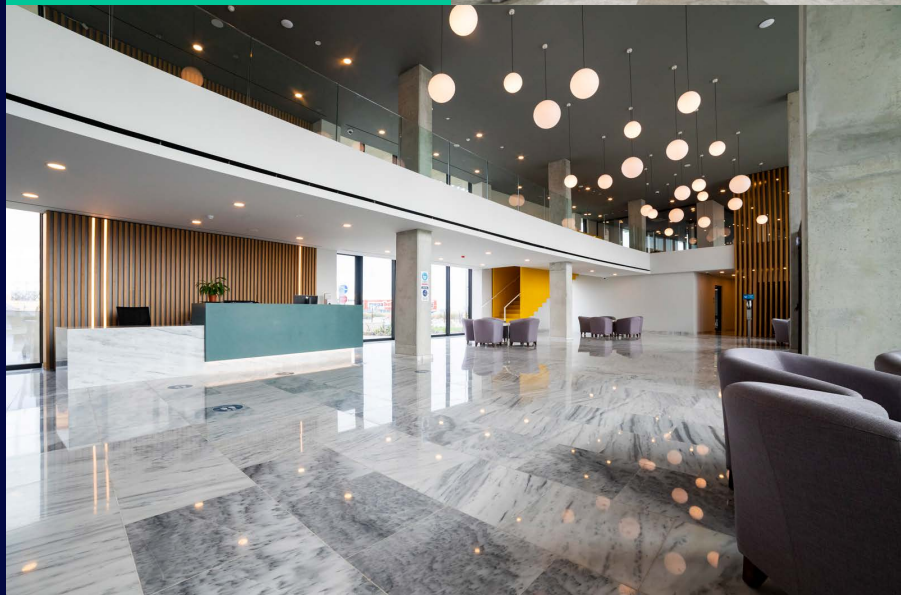

Travel times:

English in Cyprus	24 mins	
1 Old Town	17 mins	
2 Fasouri Waterpark	17 mins	
3 Limassol Marina	19 mins