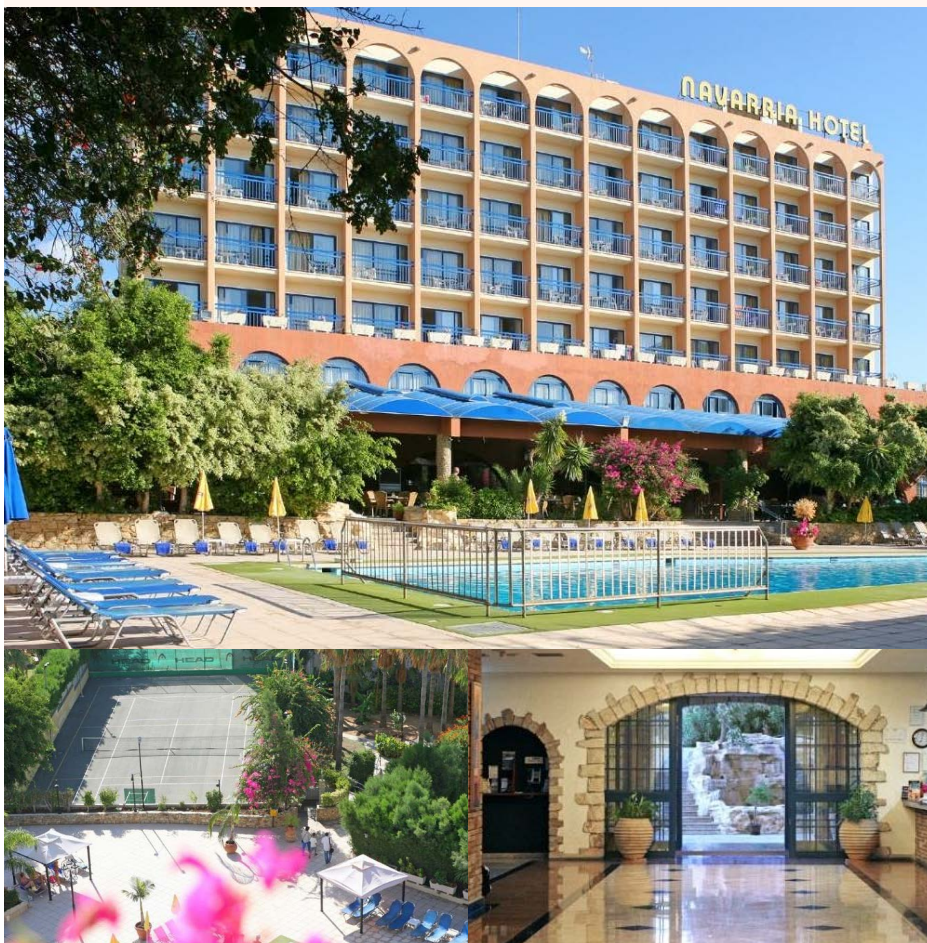

# Navarria Hotel

Limassol - Cyprus

## Why choose Navarria Hotel

3-minutes walk from the sandy beach and tourist area

Swimming pool & sun terrace

International cuisine in the a la carte restaurant or buffer

## The area

Located within the Limassol Tourist area, this full-service 3\* hotel is suitable for individuals, families or groups and is a 3-minutes walk to the beach, and a 10-minutes ride by bus to the city centre, Old Town and Marina.