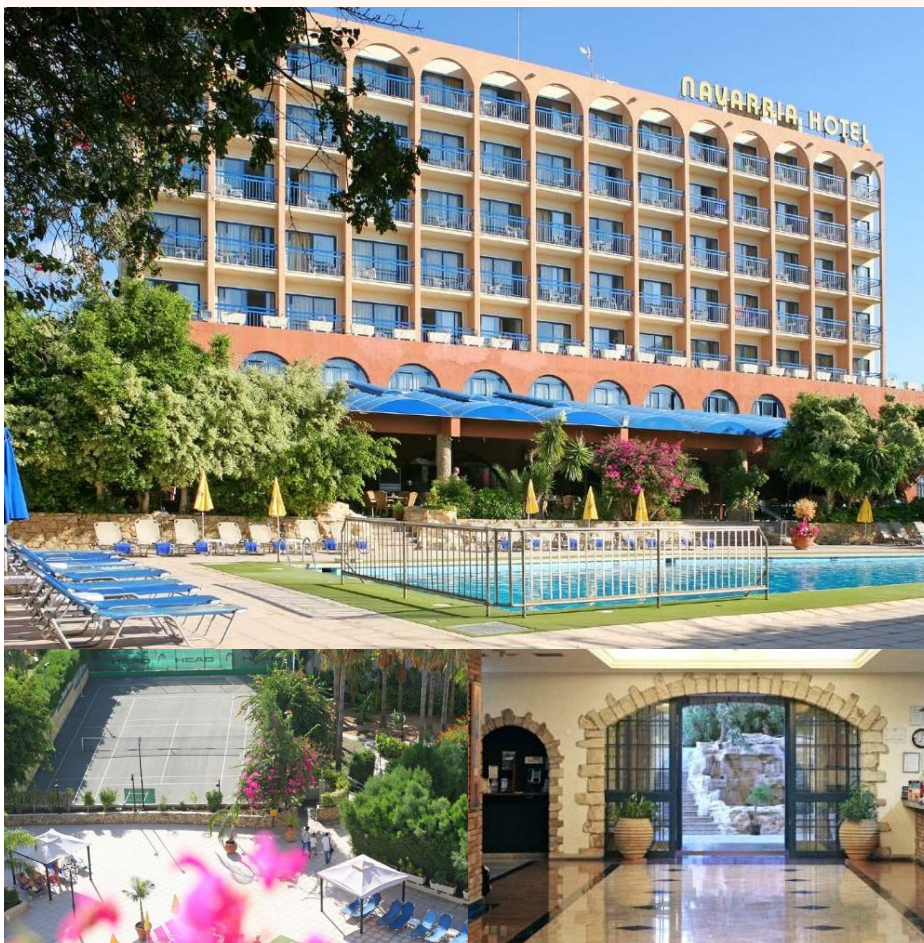

# Navarria Hotel

Limassol - Cyprus

## Why choose Navarria Hotel

3-minutes walk from the sandy beach and tourist area

Swimming pool & sun terrace

International cuisine in the a la carte restaurant or buffer

## The area

Located within the Limassol Tourist area, this full-service 3\* hotel is suitable for individuals, families or groups and is a 3-minutes walk to the beach, and a 10-minutes ride by bus to the city centre, Old Town and Marina.