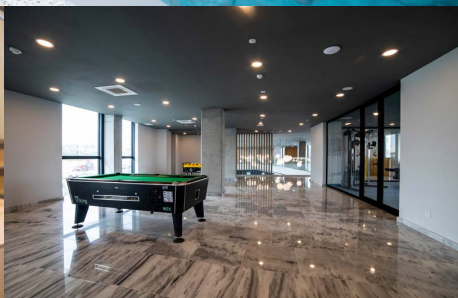

Apollonia Student Halls

Limassol - Cyprus

Why choose Apollonia Student Halls

- Affordable
- Brand New
- Stylish and spacious
- 24 Hour Reception
- Restaurant
- Gym

The area

This fantastic residence is just a 7 minute walk from the school and only a 15 minute bus ride to town. There is a bus stop immediately outside the residence.