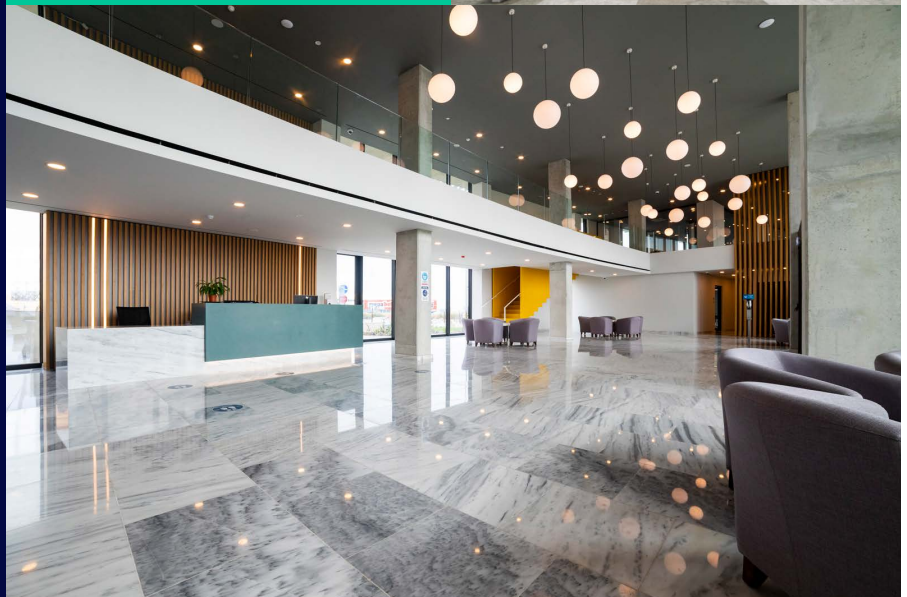

Travel times:

English in Cyprus	24 mins	
1 Old Town	17 mins	
2 Fasouri Waterpark	17 mins	
3 Limassol Marina	19 mins