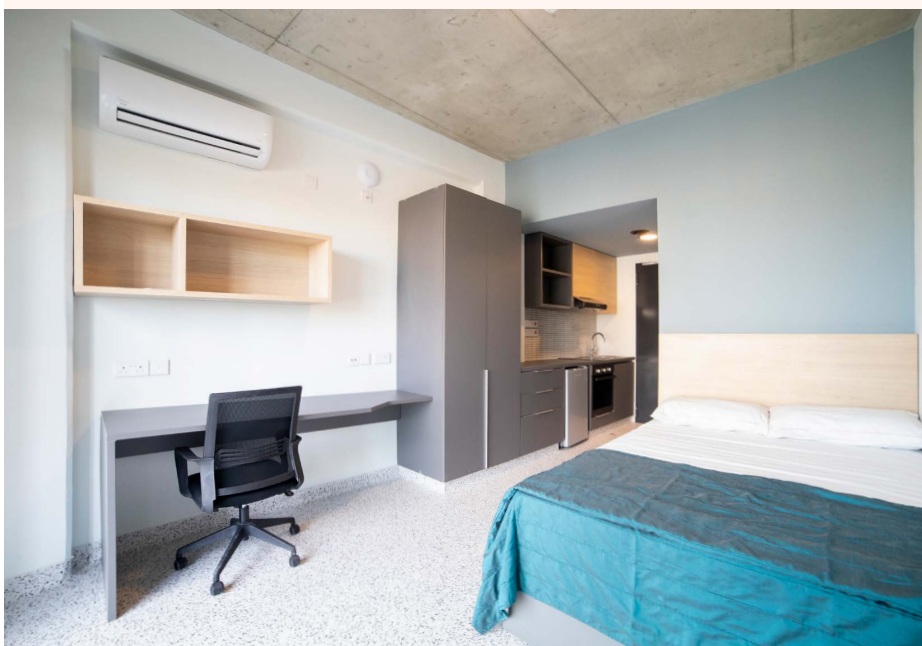

Apollonia Student Halls

Limassol - Cyprus

Why choose Apollonia Student Halls

- Affordable
- Brand New
- Stylish and spacious
- 24 Hour Reception
- Restaurant
- Gym

The area

This fantastic residence is just a 7 minute walk from the school and only a 15 minute bus ride to town. There is a bus stop immediately outside the residence.

The campus boasts state of the art design with high ceilings and marble floors.

Key facts:

Room Types	Studio (Single occupancy) & 2 Bedroom Apartments (for students traveling together)	Board	An international restaurant is connected and students can use their key card for the student discount
Bathroom	En-suite	Bed type	Single bed
Available	July and August	Minimum age	18+, or 15+ if accompanied by an adult
Kitchen facilities	Private kitchenette		
Travel time to school	7 minute walk		
Arrival & departure	Arrival: Sunday Departure: Sunday	Check In/Check Out	After 15:00 / Before 10:00
Security/ Reception	24-hour reception		
Internet	free WiFi		
Cleaning	Cleaning upon request at extra charge		
Towel	Provided		
Laundry	On-site coin operated		
Residence facilities	Play room, restaurant, mini market and gym		
Room furnishing	Single bed, ensuite bathroom with shower, study desk and chair		
Deposit	€100 damage deposit required upon arrival		